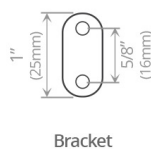

A

B

C

E

D

What's inside the box?	Qty
A. Towel Hook	1
B. Screw	2
C. Set Screw	1
D. Allen Key	1
E. Bracket	1

FINISHES

Model #	Description	Finish	Weight (lb)	WxHxD (mm)	WxHxD (inches)	Metal Type
V5213	Fire Towel Hook	Chrome	0.3	20 x 45 x 35	3/4 x 1 3/4 x 1 3/8	Brass
V5214	Fire Towel Hook	Brushed Nickel	0.3	20 x 45 x 35	3/4 x 1 3/4 x 1 3/8	Brass
V5215	Fire Towel Hook	Matte Black	0.3	20 x 45 x 35	3/4 x 1 3/4 x 1 3/8	Brass
V5210-BGL	Fire Towel Hook	Brushed Gold Light	0.3	20 x 45 x 35	3/4 x 1 3/4 x 1 3/8	Brass
V5210-BGD	Fire Towel Hook	Brushed Gold Dark	0.3	20 x 45 x 35	3/4 x 1 3/4 x 1 3/8	Brass