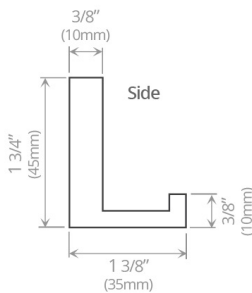

A

B

C

E

D

What's inside the box?	Qty
A. Towel Hook	1
B. Screw	2
C. Set Screw	1
D. Allen Key	1
E. Bracket	1

FINISHES

Model #	Description	Finish	Weight (lb)	WxHxD (mm)	WxHxD (inches)	Metal Type
V5213	Fire Towel Hook	Chrome	0.3	20 x 45 x 35	3/4 x 1 3/4 x 1 3/8	Brass
V5214	Fire Towel Hook	Brushed Nickel	0.3	20 x 45 x 35	3/4 x 1 3/4 x 1 3/8	Brass
V5215	Fire Towel Hook	Matte Black	0.3	20 x 45 x 35	3/4 x 1 3/4 x 1 3/8	Brass
V5210-BGL	Fire Towel Hook	Brushed Gold Light	0.3	20 x 45 x 35	3/4 x 1 3/4 x 1 3/8	Brass
V5210-BGD	Fire Towel Hook	Brushed Gold Dark	0.3	20 x 45 x 35	3/4 x 1 3/4 x 1 3/8	Brass