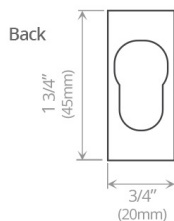

A

B

C

E

D

What's inside the box?	Qty
A. Towel Hook	1
B. Screw	2
C. Set Screw	1
D. Allen Key	1
E. Bracket	1

FINISHES

Model #	Description	Finish	Weight (lb)	WxHxD (mm)	WxHxD (inches)	Metal Type
V5213	Fire Towel Hook	Chrome	0.3	20 x 45 x 35	3/4 x 1 3/4 x 1 3/8	Brass
V5214	Fire Towel Hook	Brushed Nickel	0.3	20 x 45 x 35	3/4 x 1 3/4 x 1 3/8	Brass
V5215	Fire Towel Hook	Matte Black	0.3	20 x 45 x 35	3/4 x 1 3/4 x 1 3/8	Brass
V5210-BGL	Fire Towel Hook	Brushed Gold Light	0.3	20 x 45 x 35	3/4 x 1 3/4 x 1 3/8	Brass
V5210-BGD	Fire Towel Hook	Brushed Gold Dark	0.3	20 x 45 x 35	3/4 x 1 3/4 x 1 3/8	Brass