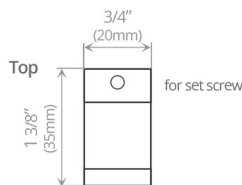

A

B

C

E

D

What's inside the box?	Qty
A. Towel Hook	1
B. Screw	2
C. Set Screw	1
D. Allen Key	1
E. Bracket	1

FINISHES

Model #	Description	Finish	Weight (lb)	WxHxD (mm)	WxHxD (inches)	Metal Type
V5213	Fire Towel Hook	Chrome	0.3	20 x 45 x 35	3/4 x 1 3/4 x 1 3/8	Brass
V5214	Fire Towel Hook	Brushed Nickel	0.3	20 x 45 x 35	3/4 x 1 3/4 x 1 3/8	Brass
V5215	Fire Towel Hook	Matte Black	0.3	20 x 45 x 35	3/4 x 1 3/4 x 1 3/8	Brass
V5210-BGL	Fire Towel Hook	Brushed Gold Light	0.3	20 x 45 x 35	3/4 x 1 3/4 x 1 3/8	Brass
V5210-BGD	Fire Towel Hook	Brushed Gold Dark	0.3	20 x 45 x 35	3/4 x 1 3/4 x 1 3/8	Brass