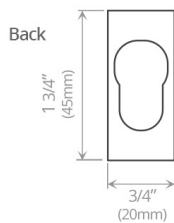

A

B

C

E

D

FINISHES

What's inside the box?	Qty
A. Towel Hook	1
B. Screw	2
C. Set Screw	1
D. Allen Key	1
E. Bracket	1

Model #	Description	Finish	Weight (lb)	WxHxD (mm)	WxHxD (inches)	Metal Type
V1213	Erupt Towel Hook	Chrome	0.3	20 x 45 x 35	3/4 x 1 3/4 x 1 3/8	Brass
V1214	Erupt Towel Hook	Brushed Nickel	0.3	20 x 45 x 35	3/4 x 1 3/4 x 1 3/8	Brass
V1215	Erupt Towel Hook	Matte Black	0.3	20 x 45 x 35	3/4 x 1 3/4 x 1 3/8	Brass
V1210-BGL	Erupt Towel Hook	Brushed Gold Light	0.3	20 x 45 x 35	3/4 x 1 3/4 x 1 3/8	Brass
V1210-BGD	Erupt Towel Hook	Brushed Gold Dark	0.3	20 x 45 x 35	3/4 x 1 3/4 x 1 3/8	Brass