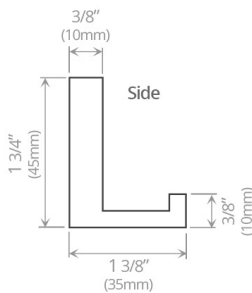

A

B

C

E

D

FINISHES

What's inside the box?	Qty
A. Towel Hook	1
B. Screw	2
C. Set Screw	1
D. Allen Key	1
E. Bracket	1

Model #	Description	Finish	Weight (lb)	WxHxD (mm)	WxHxD (inches)	Metal Type
V1213	Erupt Towel Hook	Chrome	0.3	20 x 45 x 35	3/4 x 1 3/4 x 1 3/8	Brass
V1214	Erupt Towel Hook	Brushed Nickel	0.3	20 x 45 x 35	3/4 x 1 3/4 x 1 3/8	Brass
V1215	Erupt Towel Hook	Matte Black	0.3	20 x 45 x 35	3/4 x 1 3/4 x 1 3/8	Brass
V1210-BGL	Erupt Towel Hook	Brushed Gold Light	0.3	20 x 45 x 35	3/4 x 1 3/4 x 1 3/8	Brass
V1210-BGD	Erupt Towel Hook	Brushed Gold Dark	0.3	20 x 45 x 35	3/4 x 1 3/4 x 1 3/8	Brass