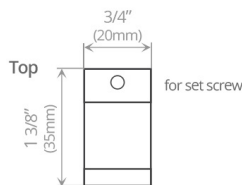

A

B

C

E

D

FINISHES

What's inside the box?	Qty
A. Towel Hook	1
B. Screw	2
C. Set Screw	1
D. Allen Key	1
E. Bracket	1

Model #	Description	Finish	Weight (lb)	WxHxD (mm)	WxHxD (inches)	Metal Type
V1213	Erupt Towel Hook	Chrome	0.3	20 x 45 x 35	3/4 x 1 3/4 x 1 3/8	Brass
V1214	Erupt Towel Hook	Brushed Nickel	0.3	20 x 45 x 35	3/4 x 1 3/4 x 1 3/8	Brass
V1215	Erupt Towel Hook	Matte Black	0.3	20 x 45 x 35	3/4 x 1 3/4 x 1 3/8	Brass
V1210-BGL	Erupt Towel Hook	Brushed Gold Light	0.3	20 x 45 x 35	3/4 x 1 3/4 x 1 3/8	Brass
V1210-BGD	Erupt Towel Hook	Brushed Gold Dark	0.3	20 x 45 x 35	3/4 x 1 3/4 x 1 3/8	Brass