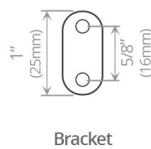

A

B

C

E

D

FINISHES

What's inside the box?	Qty
A. Towel Hook	1
B. Screw	2
C. Set Screw	1
D. Allen Key	1
E. Bracket	1

Model #	Description	Finish	Weight (lb)	WxHxD (mm)	WxHxD (inches)	Metal Type
V1213	Erupt Towel Hook	Chrome	0.3	20 x 45 x 35	3/4 x 1 3/4 x 1 3/8	Brass
V1214	Erupt Towel Hook	Brushed Nickel	0.3	20 x 45 x 35	3/4 x 1 3/4 x 1 3/8	Brass
V1215	Erupt Towel Hook	Matte Black	0.3	20 x 45 x 35	3/4 x 1 3/4 x 1 3/8	Brass
V1210-BGL	Erupt Towel Hook	Brushed Gold Light	0.3	20 x 45 x 35	3/4 x 1 3/4 x 1 3/8	Brass
V1210-BGD	Erupt Towel Hook	Brushed Gold Dark	0.3	20 x 45 x 35	3/4 x 1 3/4 x 1 3/8	Brass