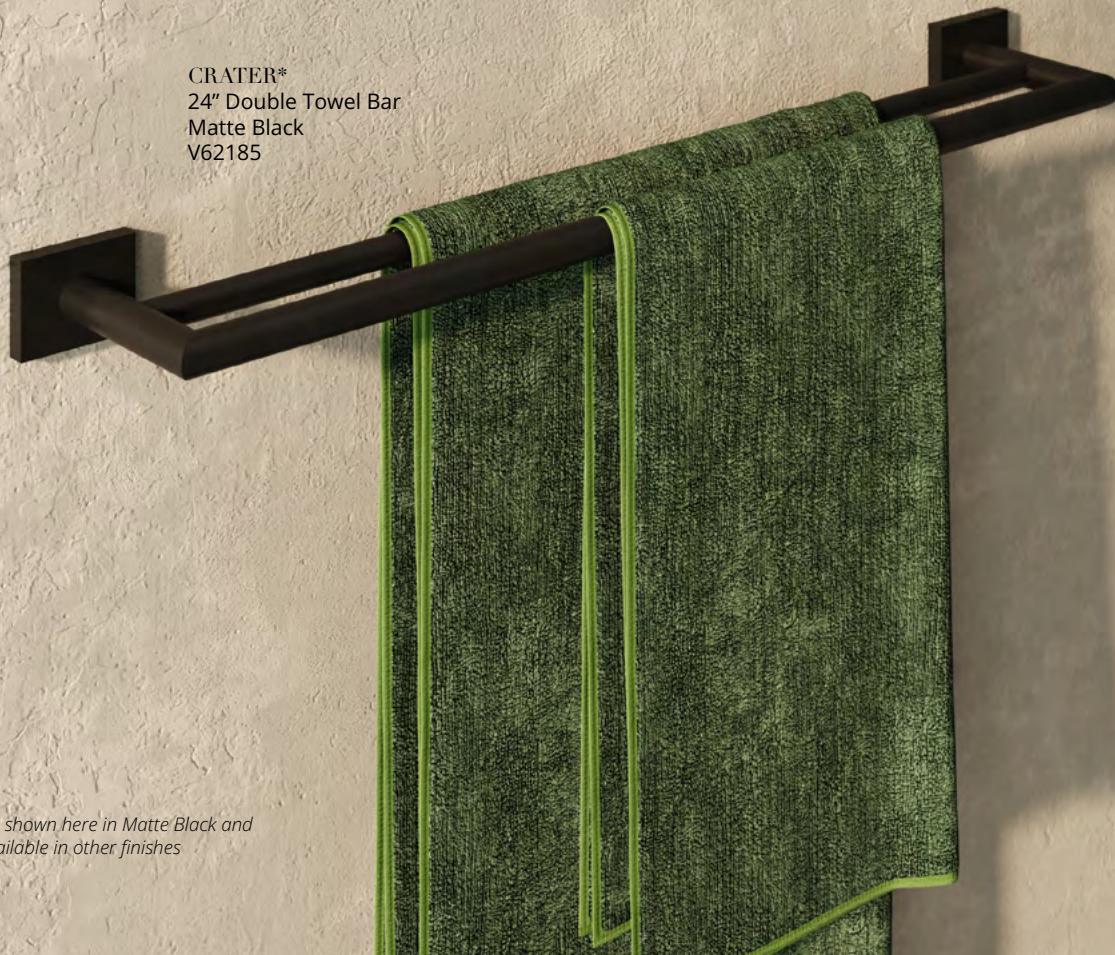

Chrome

*\*Lava is shown here in Chrome  
and is also available in other finishes*

LAVA\*  
Toilet Paper Holder  
V67013

Chrome

CRATER\*  
24" Double Towel Bar  
Matte Black  
V62185

*\*Crater is shown here in Matte Black and  
is also available in other finishes*