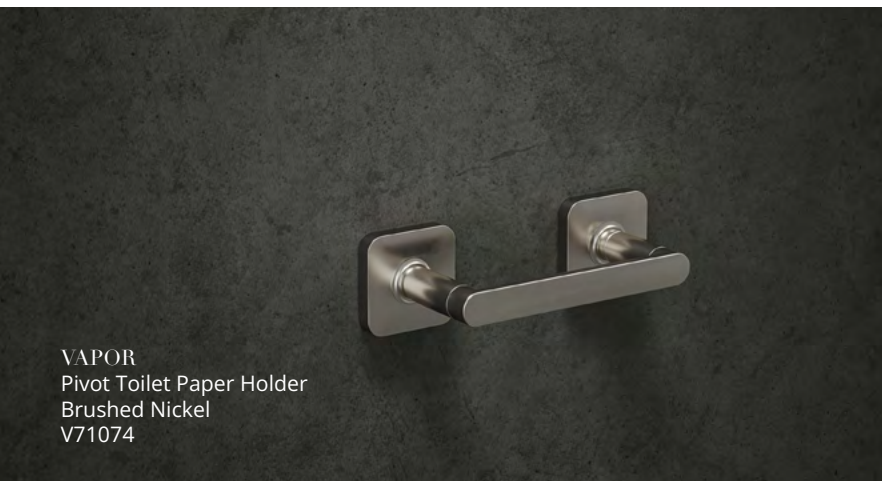

VAPOR
Pivot Toilet Paper Holder
Brushed Nickel
V71074