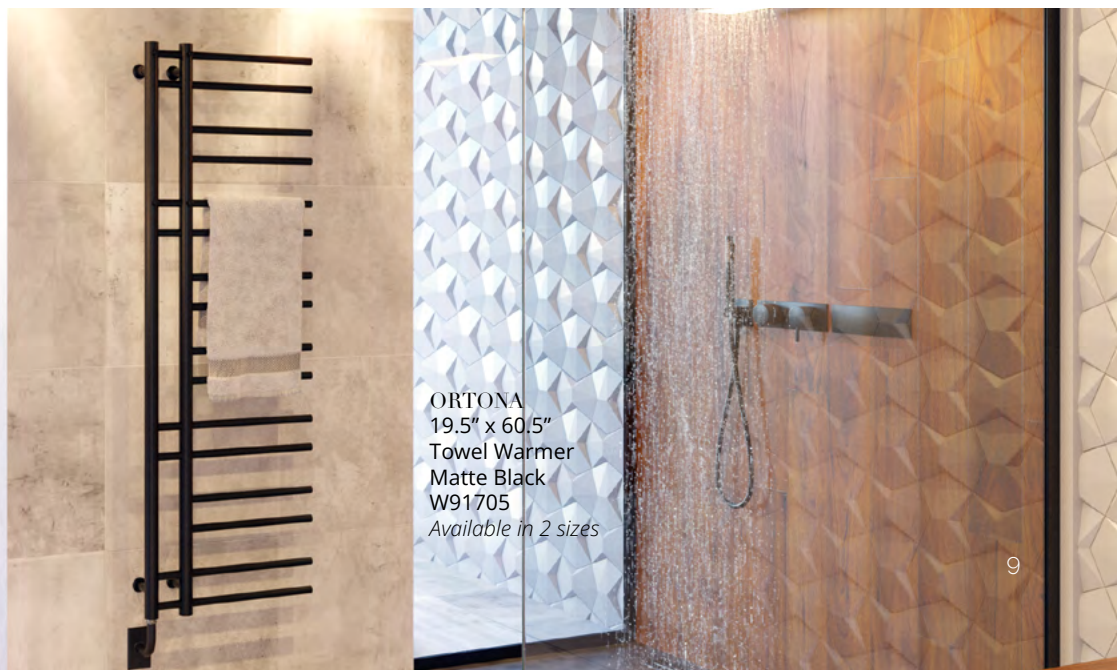

ORTONA
19.5" x 60.5"
Towel Warmer
Matte Black
W91705
Available in 2 sizes