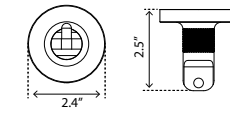

Blaze

Double Towel Hook Crochet porte-serviette double

Matte Black & Chrome
Matte Black & PVD Brushed Gold

Code & Price

V69220.35
\$116

V69220.58
\$129

Towel Hook Crochet à serviette

Matte Black & Chrome
Matte Black & PVD Brushed Gold