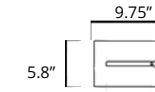

Erupt

Square Freestanding Toilet Paper Holder Porte-papier carré autoportant carrée

Matte White
Chrome
Matte Black

Code & Price	
V91052	\$514
V91053	\$444
V91055	\$514

Square Freestanding Double Towel Bar Porte-serviettes autoportant double carrée