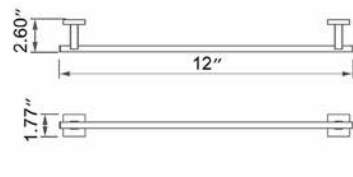

12" Towel Bar
Porte-serviettes 12"

Chrome
Matte Black

Code & Price

V66133
$100

V66135
$129