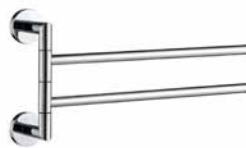

Swivelling Towel Bar Porte-serviettes pivotant

	Code & Price		Code & Price
Chrome	V63453 $183	◆ Polished Nickel	V63456 $269
Brushed Nickel	V63454 $196	◆ PVD Brushed Gold	V63458 $318
Matte Black	V63455 $220	◆ PVD Brushed Bronze	V63459 $341