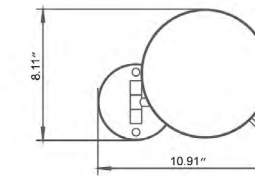

Wall-Mounted Mirror Miroir mural

Chrome
Matte Black

Code & Price

V9113
$221

V9115
$279

- 3x Zoom
- Zoom x3