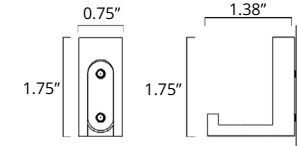

Towel Hook Crochet à serviette

Chrome
Brushed Nickel
Matte Black

Code & Price
V1213 $55
V1214 $58
V1215 $70

Brushed Gold Dark
Brushed Gold Light

Code & Price
V1210-BGD $75
V1210-BGL $75