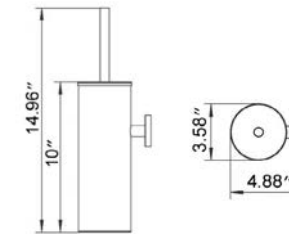

Summit

Double-Sided Lighted Freestanding Mirror Miroir autoportant éclairé double face

- 5x Zoom
- Battery Operated
- LED Backlit
- 560 Lumens
- Power Adapter included
- Zoom x5
- Fonctionnent sur batterie
- LED rétro-éclairé
- 560 lumens
- Adaptateur secteur inclus

- Chrome
- Brushed Nickel
- Matte Black

Code & Price	
V9013	$286
V9014	$308
V9015	$330

Double-Sided Lighted Wall-Mounted Mirror Miroir mural éclairé double face

- 5x Zoom
- Battery Operated
- LED Backlit
- 572 Lumens
- Zoom x5
- Fonctionnent sur batterie
- LED rétro-éclairé
- 572 lumens

- Chrome
- Brushed Nickel
- Matte Black

Code & Price	
V9053	$308
V9054	$330
V9055	$352

Wall-Mounted Mirror Miroir mural

- 3x Zoom
- Zoom x3

- Chrome
- Matte Black

Code & Price	
V9113	$221
V9115	$279

Freestanding Mirror Miroir autoportant

- 3x Zoom
- Zoom x3

- Chrome
- Matte Black

Code & Price	
V9133	$187
V9135	$256

Summit

Freestanding Toilet Brush Brosse de toilette autoportante

- Chrome
- Brushed Nickel
- Matte Black

Code & Price	
V92113	$116
V92114	$129
V92115	$139

Wall-Mounted Toilet Brush Brosse de toilette murale

- Chrome
- Brushed Nickel
- Matte Black

Code & Price	
V92123	$129
V92124	$139
V92125	$151

Wall-Mounted Toilet Brush Brosse de toilette murale

- Chrome
- Brushed Nickel
- Matte Black

Code & Price	
V92133	$163
V92134	$174
V92135	$187

Wall-Mounted Soap Dispenser - 150ml Distributeur de savon mural - 150ml

- Chrome
- Brushed Nickel
- Matte Black

Code & Price	
V92313	$104
V92314	$116
V92315	$129

Wall-Mounted Soap Dispenser - 250ml Distributeur de savon mural - 250ml

- Chrome
- Brushed Nickel
- Matte Black

Code & Price	
V92323	$139
V92324	$151
V92325	$163