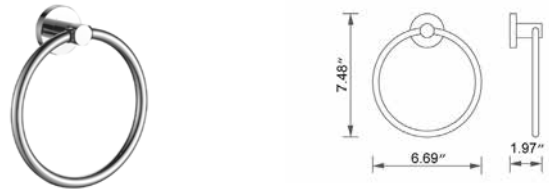

Towel Ring Anneau porte-serviette

	Code & Price		Code & Price
Chrome	V67313 $81	◆ Polished Nickel	V67316 $129
Brushed Nickel	V67314 $100	◆ PVD Brushed Gold	V67318 $156
Matte Black	V67315 $129	◆ PVD Brushed Bronze	V67319 $164