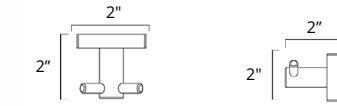

Double Towel Hook Crochet porte-serviette double

	Code & Price		Code & Price
Matte White	V63252 $81	Polished Nickel	V63256 $85
Chrome	V63253 $52	PVD Brushed Gold	V63258 $93
Brushed Nickel	V63254 $75	PVD Brushed Bronze	V63259 $92
Matte Black	V63255 $85