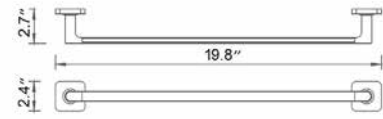

18" Towel Bar Porte-serviettes 18"

- Chrome
- Brushed Nickel
- Matte Black

Code & Price		Code & Price
V71143 $168	◆ Polished Nickel	V71146 $238
V71144 $216	◆ PVD Brushed Gold	V71148 $255
V71145 $221	◆ PVD Brushed Bronze	V71149 $273