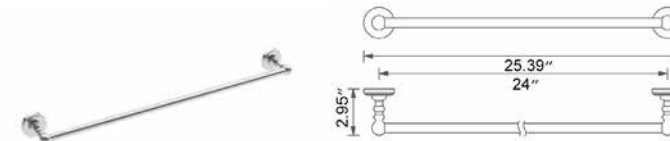

24" Towel Bar Porte-serviettes 24"

	Code & Price		Code & Price
Chrome	V68153 $146	◆ Matte Black	V68155 $244
Brushed Nickel	V68154 $168	Polished Nickel	V68156 $198