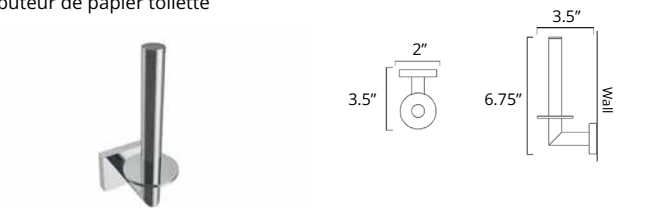

Spare Toilet Paper Holder Distributeur de papier toilette

Chrome
Brushed Nickel
Matte Black

Code & Price	Finish	Code & Price
V62083 $82	Polished Nickel	V62086 $128
V62084 $92	PVD Brushed Gold	V62088 $158
V62085 $103	PVD Brushed Bronze	V62089 $167