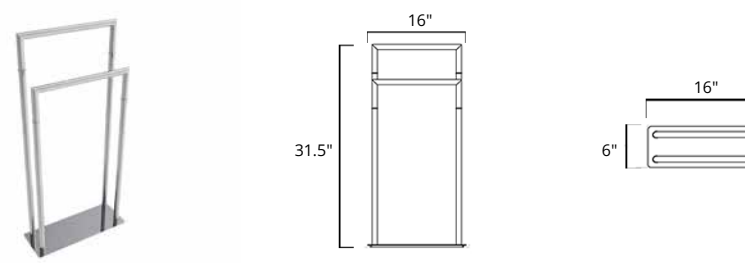

Square Freestanding Swivelling Double Towel Bar

Porte-serviettes carré autoportant pivotant double

- Chrome
- Matte Black

Code & Price	
V91253	\$549
V91255	\$607

Round Freestanding Towel Stand

Porte-serviettes rond autoportant