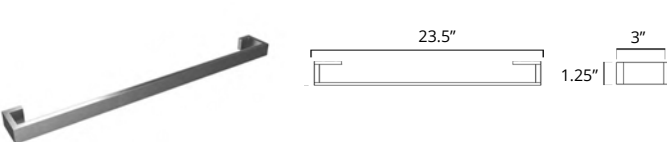

24" Towel Bar Porte-serviettes 24"

Finish	Code & Price	Code & Price
Chrome	V5153 $183	Brushed Gold Dark V5150-BGD $323
Brushed Nickel	V5154 $196	Brushed Gold Light V5150-BGL $323
Matte Black	V5155 $231