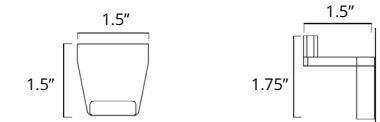

- Chrome
- Brushed Nickel
- Matte Black

Code & Price	
V61213	$49
V61214	$52
V61215	$58