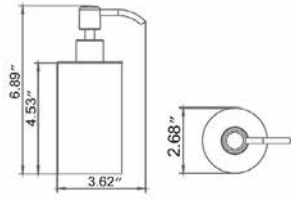

Summit

Freestanding Soap Dispenser - 220ml Distributeur de savon autoportante - 220ml