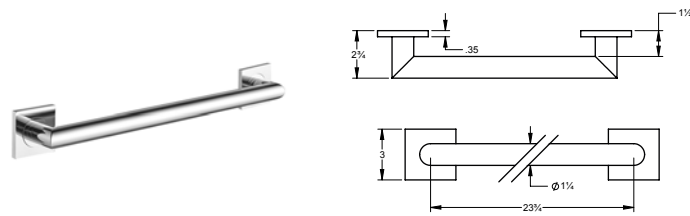

24" Crater Grab Bar

Barre d'appui Crater de 24"

	Code & Price		Code & Price
Matte White	V94352 $275	Matte Black	V94355 $275
Chrome	V94353 $231	Polished Nickel	V94356 $297
Brushed Nickel	V94354 $286	PVD Brushed Gold	V94358 $320