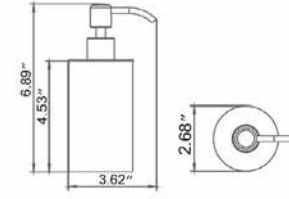

Flow

Freestanding Soap Dispenser - 220ml Distributeur de savon autoportante - 220ml

- Chrome
- Brushed Nickel
- Matte Black

Code & Price

- V92333
  $174
- V92334
  $187
- V92335
  $198