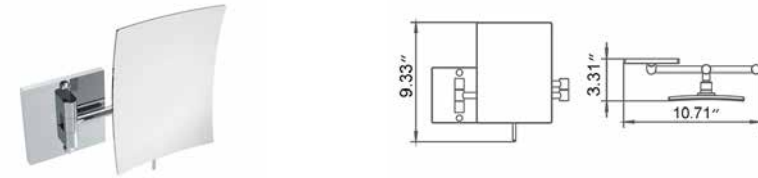

Cinder

Wall-Mounted Mirror Miroir mural

Code & Price	
Chrome	V9123 $233
Matte Black	V9125 $292

• 3x Zoom • Zoom x3