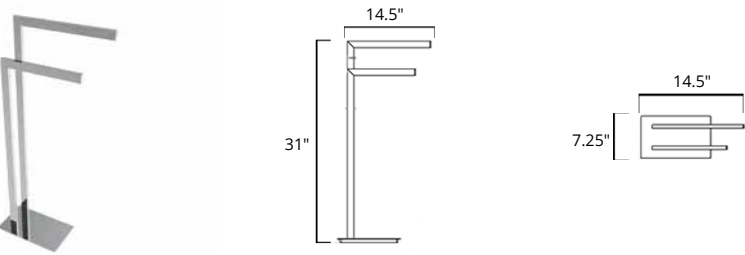

Square Freestanding Double Towel Bar Porte-serviettes autoportant double carrée

Code & Price	
Matte White	V91152 \$818
Chrome	V91153 \$700
Matte Black	V91155 \$818

Square Freestanding Swivelling Double Towel Bar Porte-serviettes carré autoportant pivotant double