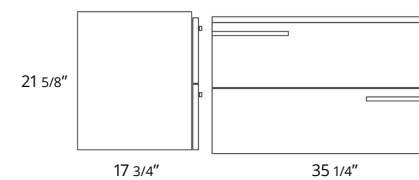

36" Two Drawer Wall-Mounted 36" Deux tiroirs à montage mural