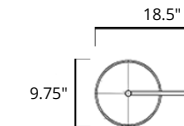

	Code & Price
Matte White	V91112 \$759
Chrome	V91113 \$642
Matte Black	V91115 \$759

Round Freestanding Swivelling Double Towel Bar Porte-serviettes rond autoportant pivotant double

	Code & Price
Chrome	V91213 \$490
Matte Black	V91215 \$549