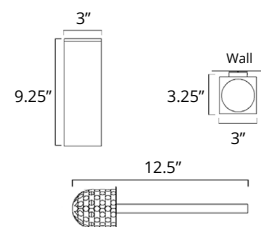

- Chrome
- Brushed Nickel
- Matte Black

Code & Price

- V5613
  $117
- V5614
  $128
- V5615
  $141