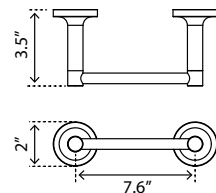

Pivot Toilet Paper Holder Porte-papier hygiénique pivotant

- Chrome
- Brushed Nickel
- Matte Black

Code & Price	Code & Price
V70073 $156	Polished Nickel V70076 $205
V70074 $192	PVD Brushed Gold V70078 $233
V70075 $198	PVD Brushed Bronze V70079 $240