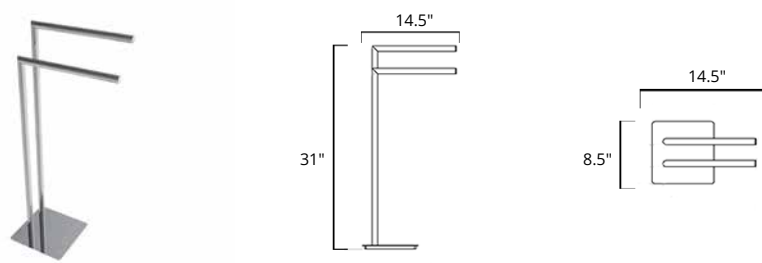

Square Freestanding Toilet Paper Holder

Porte-papier carré autoportant carrée

- Matte White
- Chrome
- Matte Black

Code & Price	
V91052	\$514
V91053	\$444
V91055	\$514

Round Freestanding Double Towel Bar

Porte-serviettes autoportant double rond