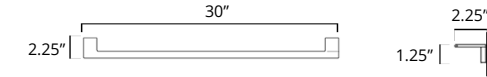

Ash

30" Towel Bar
Porte-serviettes 30"

- Chrome
- Brushed Nickel
- Matte Black

Code & Price	
V61163	$170
V61164	$190
V61165	$220