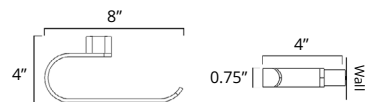

Brushed Gold Dark
Brushed Gold Light

Code & Price
V4220-BGD \$103
V4220-BGL \$103

Towel Hook Crochet à serviette

Chrome
Brushed Nickel
Matte Black

Code & Price
V4233 \$42
V4234 \$46
V4235 \$53

8" Towel Bar Porte-serviettes 8"