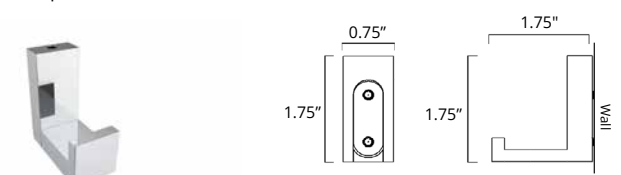

Deep Towel Hook Crochet à serviette profond

Finish	Code & Price
Chrome	V5243 $64
Brushed Nickel	V5244 $69
Matte Black	V5245 $78