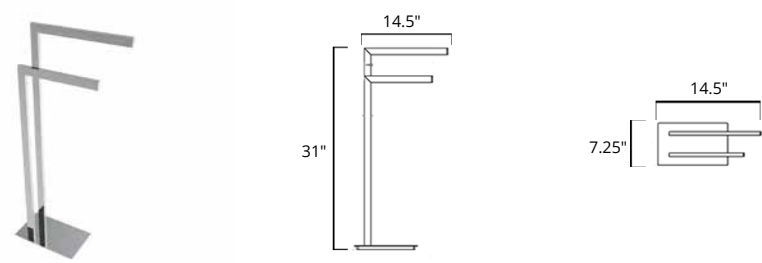

Square Freestanding Double Towel Bar

Porte-serviettes autoportant double carrée

- Matte White
- Chrome
- Matte Black

Code & Price	
V91152	$818
V91153	$700
V91155	$818