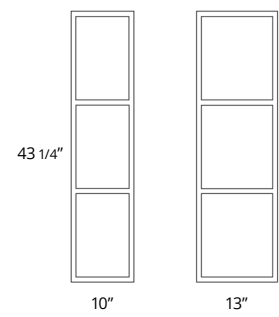

- Dark Walnut
- Sage Green
- White Oak

Code & Price	
BA1012.DW	$1166
BA1012.SG	$1166
BA1012.WO	$1166