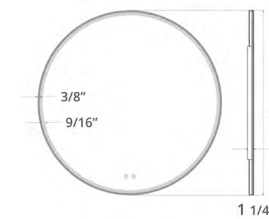

36" Denver LED Mirror 36" Miroir LED Denver

Code & Price	
Brushed Bronze	ID1036.BB $900
Brushed Gold	ID1036.BG $900
Matte Black	ID1036.MB $847
Delivered Lumens	3100
Wattage	22W