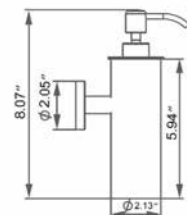

Wall-Mounted Soap Dispenser - 250ml Distributeur de savon mural - 250ml

- Chrome
- Brushed Nickel
- Matte Black

Code & Price	
V92323	$139
V92324	$151
V92325	$163