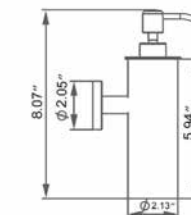

Wall-Mounted Soap Dispenser - 250ml Distributeur de savon mural - 250ml

- Chrome
- Brushed Nickel
- Matte Black

Code & Price	
V92323	$139
V92324	$151
V92325	$163