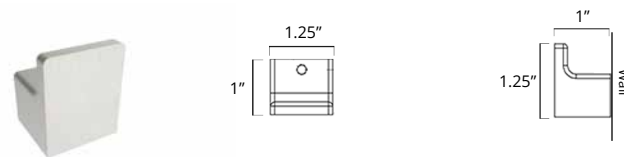

Towel Hook
Crochet à serviette

- Chrome
- Brushed Nickel
- Matte Black

Code & Price	
V3233	$42
V3234	$46
V3235	$53