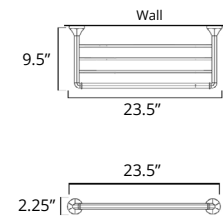

Towel Shelf Étagère à serviettes