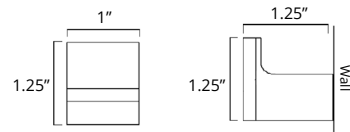

Towel Hook Crochet à serviette

Chrome
Brushed Nickel
Matte Black

Code & Price
V4233 $42
V4234 $46
V4235 $53