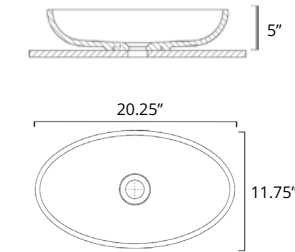

Puccini two-tone

	Code	Price
W x D x H L x P x T 20.25" x 11.75" x 5"	B9712	$773
Height from Countertop Hauteur du comptoir 5"		
Finish: <i>Matte White & Matte Black</i>