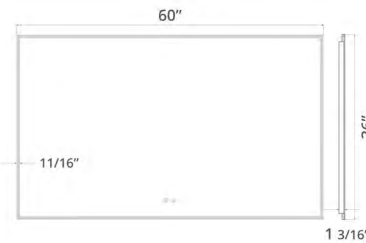

60" x 36" Camden LED Mirror
60" x 36" Miroir LED Camden

Code & Price	
IC1160	$1149

Delivered Lumens 4750
Wattage 39W