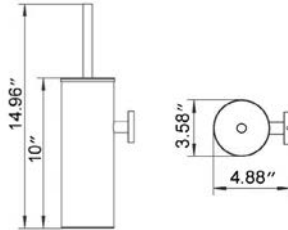

Glow

Freestanding Toilet Brush Brosse de toilette autoportante

- Chrome
- Brushed Nickel
- Matte Black

Code & Price	
V92113	$116
V92114	$129
V92115	$139

Wall-Mounted Toilet Brush Brosse de toilette murale

- Chrome
- Brushed Nickel
- Matte Black

Code & Price	
V92123	$129
V92124	$139
V92125	$151

Wall-Mounted Toilet Brush Brosse de toilette murale

- Chrome
- Brushed Nickel
- Matte Black

Code & Price	
V92133	$163
V92134	$174
V92135	$187

Wall-Mounted Soap Dispenser - 150ml Distributeur de savon mural - 150ml

- Chrome
- Brushed Nickel
- Matte Black

Code & Price	
V92313	$104
V92314	$116
V92315	$129

Wall-Mounted Soap Dispenser - 250ml Distributeur de savon mural - 250ml

- Chrome
- Brushed Nickel
- Matte Black

Code & Price	
V92323	$139
V92324	$151
V92325	$163

Glow

Freestanding Soap Dispenser - 220ml Distributeur de savon autoportante - 220ml

- Chrome
- Brushed Nickel
- Matte Black

Code & Price	
V92333	$174
V92334	$187
V92335	$198

Glass Corner Shelf Étagère d'angle en verre

- Chrome
- Brushed Nickel
- Matte Black

Code & Price	
V92433	$116
V92434	$129
V92435	$139

Squeegee Raclette

- Chrome
- Matte Black

Code & Price	
V92213	$104
V92215	$129

Includes 2 bracket types.
Comprend 2 types de supports.

Replacement Squeegee Rubber Lip Bandelette de recharge pour raclette

- Matte Black

Code & Price	
V9221L	$17