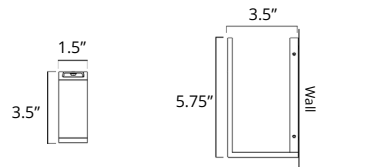

Spare Toilet Paper Holder Distributeur de papier toilette

Chrome
Brushed Nickel
Matte Black

Code & Price
V1083 $154
V1084 $166
V1085 $198

Brushed Gold Dark
Brushed Gold Light

Code & Price
V1080-BGD $172
V1080-BGL $172