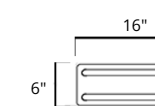

Round Freestanding Towel Stand Porte-serviettes rond autoportant

	Code & Price
Chrome	V91313 $700
Matte Black	V91315 $818

Glow

Heat

Lava

Magma

Sky