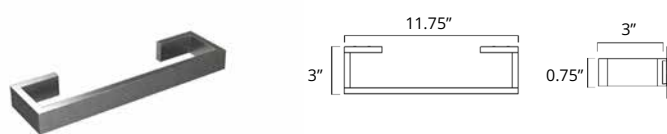

12" Towel Bar Porte-serviettes 12"

Finish	Code & Price	Code & Price
Chrome	V5313 $141	Brushed Gold Dark V5310-BGD $247
Brushed Nickel	V5314 $154	Brushed Gold Light V5310-BGL $247
Matte Black	V5315 $176