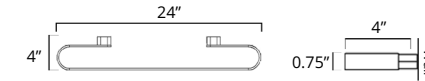

Code & Price
V4333 \$170
V4335 \$203

Flow

24" Towel Bar Porte-serviettes 24"

Chrome
Matte Black

Code & Price
V4353 \$196
V4355 \$231

30" Towel Bar Porte-serviettes 30"

Chrome
Brushed Nickel
Matte Black

Code & Price
V4363 \$224
V4364 \$238
V4365 \$265