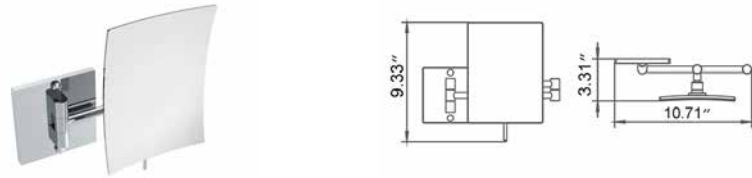

Square Freestanding Towel Stand Porte-serviettes carré autoportant

Chrome
Matte Black

Code & Price	
V91353	\$771
V91355	\$888

Erupt

Erupt

Wall-Mounted Mirror Miroir mural

Chrome
Matte Black

Code & Price