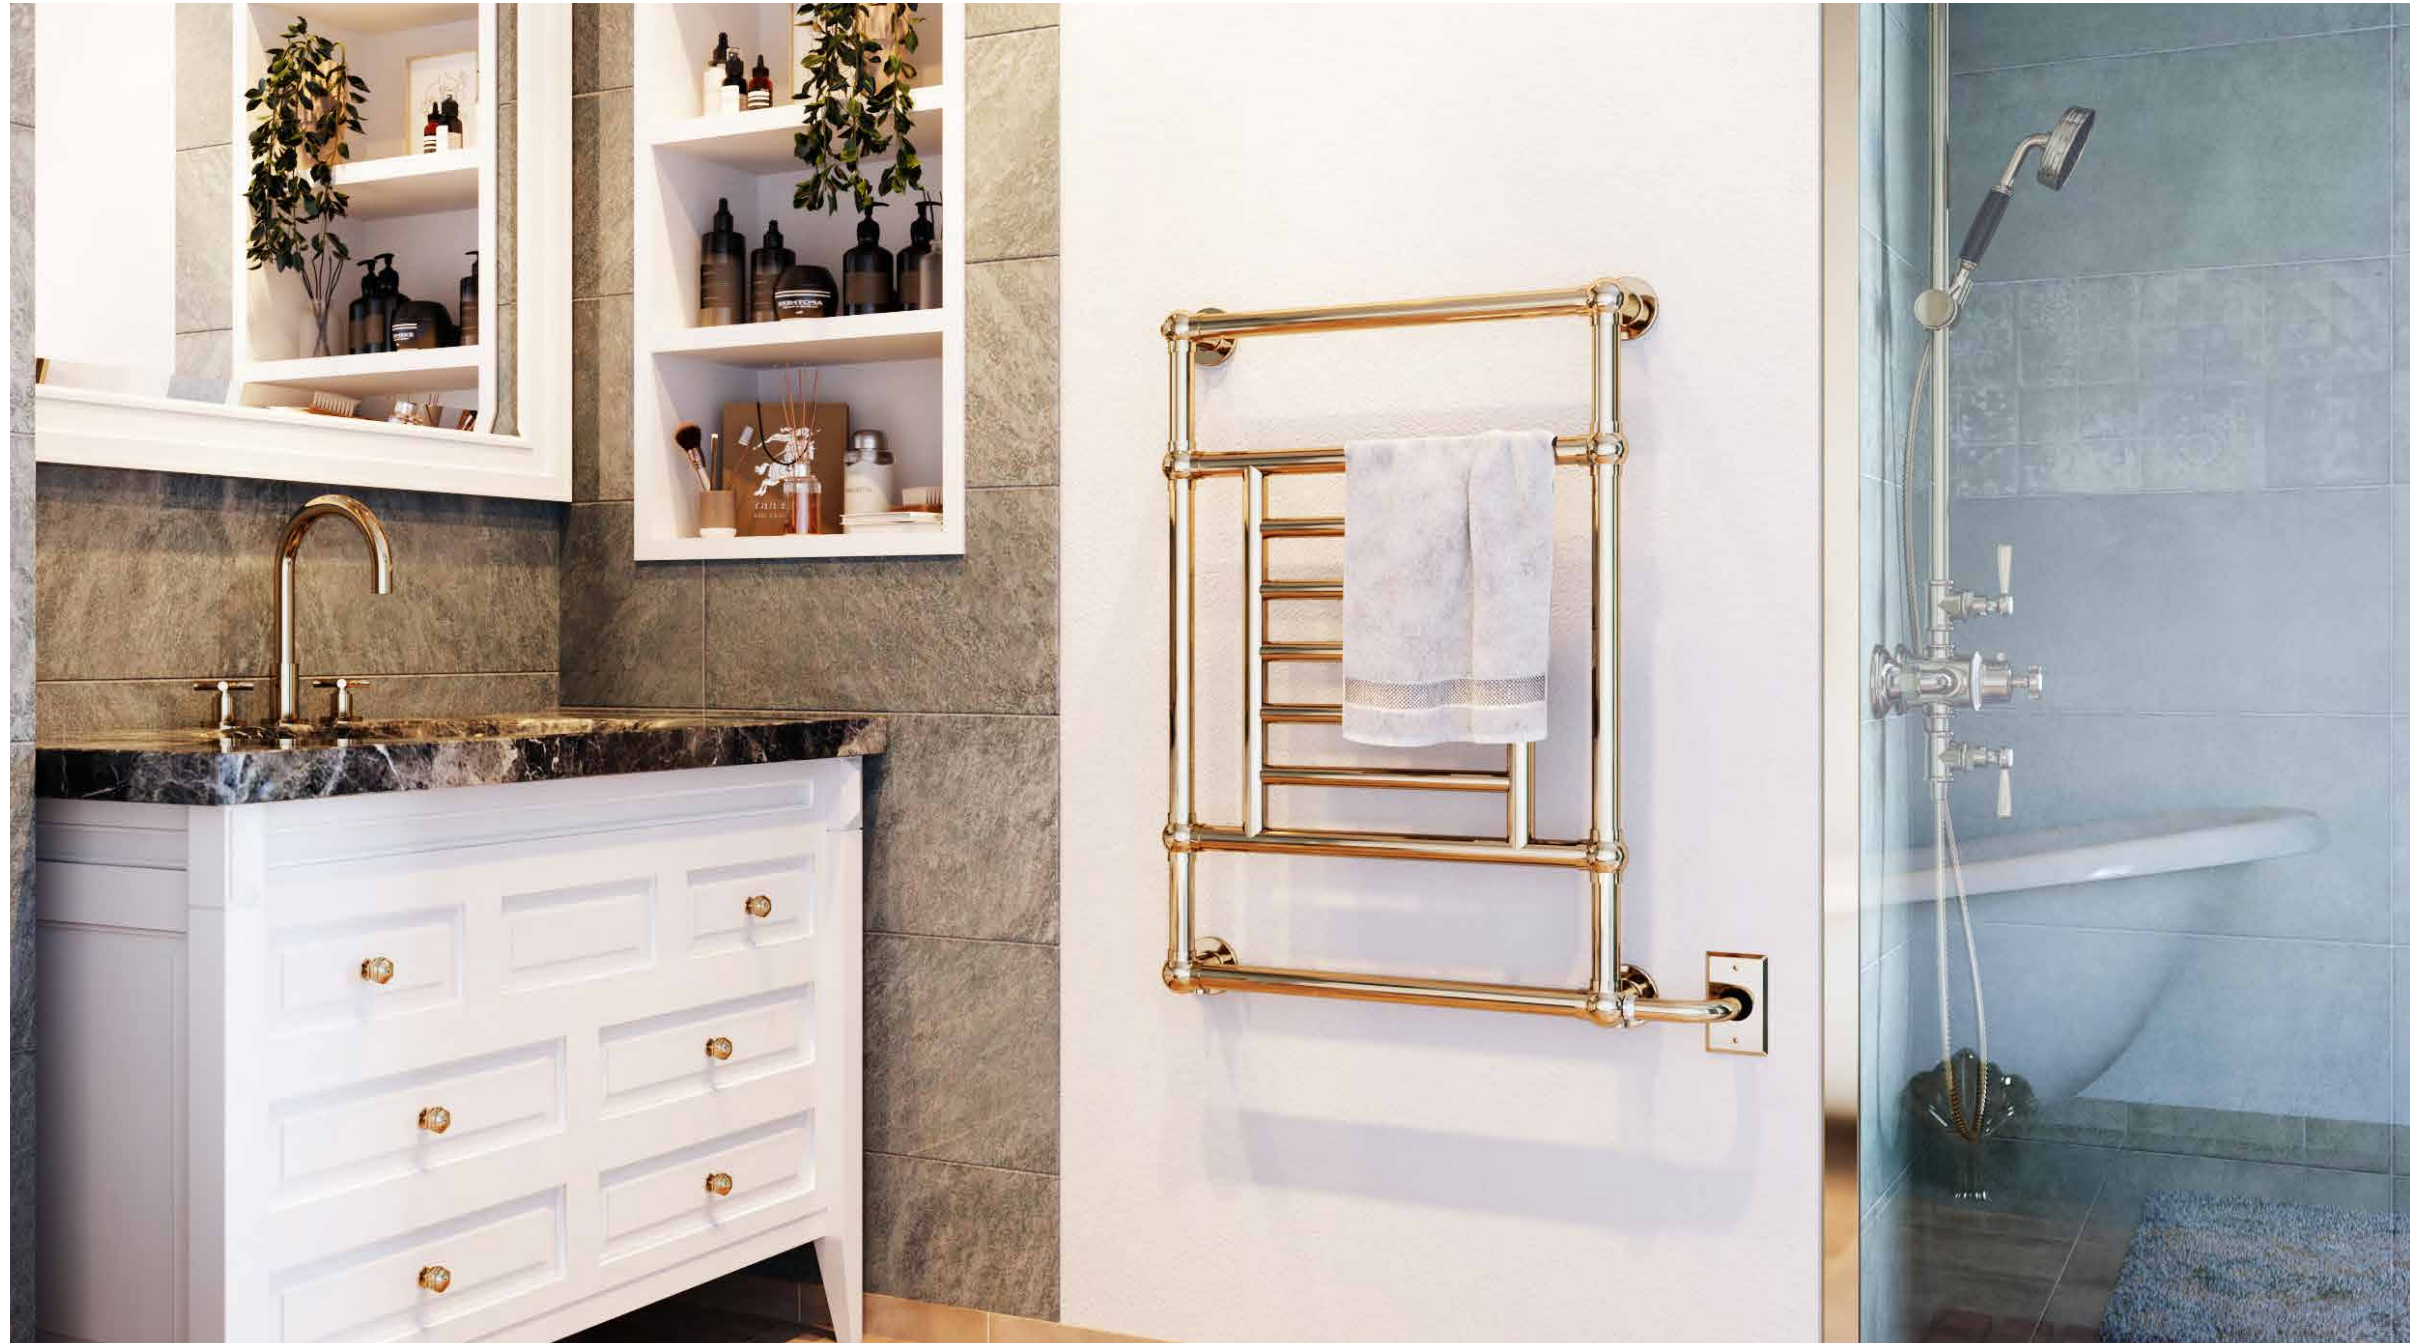

Traditional

CLASSIC TOUCHES TIMELESS ELEGANCE

The Traditional range is inspired by exposed silhouettes and striking vintage flair. This classic selection of towel warmers offers both rounded and angular models in a range of sizes, so you're sure to find something to perfectly suit your vision. Inspired by iconic styles of the past, these gorgeous pieces bring vintage style into play and fit seamlessly as a feature piece in any bathroom. If you're looking for a statement focal point, a traditional towel warmer brings depth, character and a hint of opulence.

UNE TOUCHE CLASSIQUE UNE ÉLÉGANCE INTEMPORELLE

La collection Traditionnelle s'inspire de profils apparents et d'un style vintage saisissant. Cette sélection classique de chauffe-serviettes propose des modèles à la fois arrondis et angulaires en différentes tailles; vous êtes donc assuré de trouver quelque chose qui conviendra parfaitement à votre vision. Inspirées des modèles emblématiques d'autrefois, ces superbes pièces mettent en valeur un style vintage et s'adaptent parfaitement à toutes les salles de bain. Si vous êtes à la recherche d'un point de mire original, un chauffe-serviettes traditionnel apportera de la profondeur, du caractère et une touche d'opulence.

TUZIO®

Please note, product specifications and dimensions are subject to change without notice.
Veuillez noter que les spécifications et les dimensions des produits sont sujettes à changement sans préavis.

Traditional