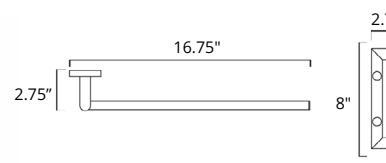

Swivelling Towel Bar Porte-serviettes pivotant

Chrome
Brushed Nickel
Matte Black

Code & Price
V62453 $183
V62454 $196
V62455 $220

◆ Polished Nickel
◆ PVD Brushed Gold
◆ PVD Brushed Bronze

Code & Price
V62456 $249
V62458 $271
V62459 $288