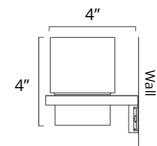

Glass Tumbler Gobelet en verre

Chrome
Brushed Nickel
Matte Black

Code & Price	
V1553	$99
V1554	$112
V1555	$132