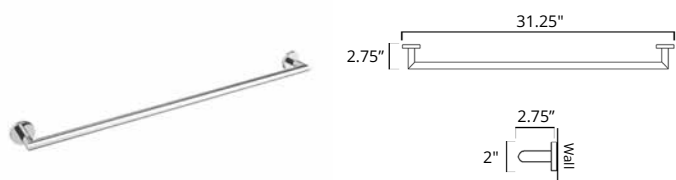

30" Towel Bar Porte-serviettes 30"

	Code & Price		Code & Price
Matte White	V63162 $191	Polished Nickel	V63166 $202
Chrome	V63163 $154	◆ PVD Brushed Gold	V63168 $248
Brushed Nickel	V63164 $166	◆ PVD Brushed Bronze	V63169 $269
Matte Black	V63165 $202