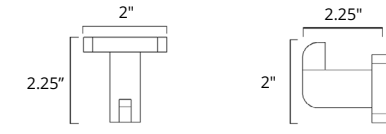

Spark

Towel Hook Crochet à serviette