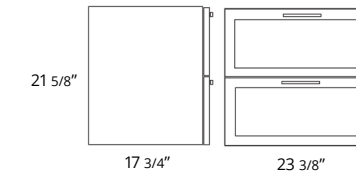

24" Two Drawer Wall-Mounted 24" Deux tiroirs à montage mural

Matte Black
Matte White
Navy Blue
Steel Blue

Code & Price	
BR1001.MB	$1749
BR1001.MW	$1749
BR1001.NB	$1749
BR1001.SB	$1749