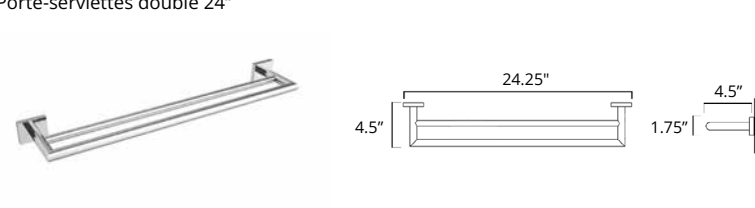

24" Double Towel Bar Porte-serviettes double 24"

Chrome
Brushed Nickel
Matte Black

Code & Price	Finish	Code & Price
V62183 $196	Polished Nickel	V62186 $269
V62184 $209	PVD Brushed Gold	V62188 $301
V62185 $233	PVD Brushed Bronze	V62189 $318