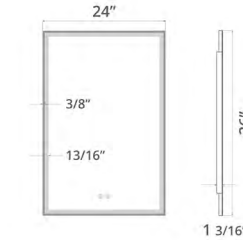

Code & Price	
Brushed Bronze	ID1036.BB \$900
Brushed Gold	ID1036.BG \$900
Matte Black	ID1036.MB \$847
Delivered Lumens	3100
Wattage	22W

Eden

Eden

Anodized aluminum frame finish options:

Features:

24" x 36" Eden LED Mirror
24" x 36" Miroir LED Eden