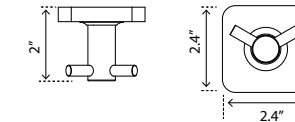

Double Towel Hook Crochet porte-serviette double

- Chrome
- Brushed Nickel
- Matte Black

Code & Price		Code & Price
V71223 $78	◆ Polished Nickel	V71226 $109
V71224 $89	◆ PVD Brushed Gold	V71228 $119
V71225 $93	◆ PVD Brushed Bronze	V71229 $132