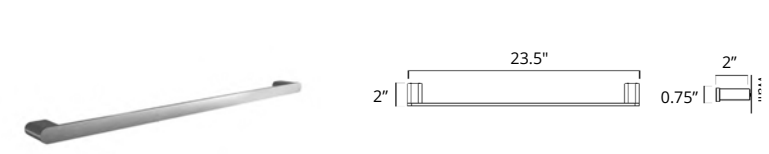

24" Towel Bar
Porte-serviettes 24"

Chrome
Brushed Nickel
Matte Black

Code & Price
V4153 $118
V4154 $127
V4155 $147

Brushed Gold Dark
Brushed Gold Light

Code & Price
V4150-BGD $247
V4150-BGL $247