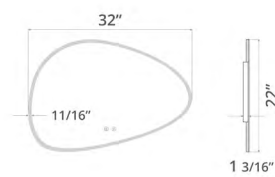

Code & Price	
IF1332	$614

Delivered Lumens 2400
Wattage 16W

Please note, product specifications and dimensions are subject to change without notice.
Veuillez noter que les spécifications et les dimensions des produits sont sujettes à changement sans préavis.

Felix

Gemma

Hudson

Iris

Kiara