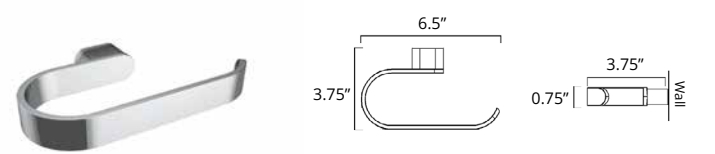

Toilet Paper Holder
Porte-papier hygiénique

Chrome
Brushed Nickel
Matte Black

Code & Price
V4033 $99
V4034 $104
V4035 $117