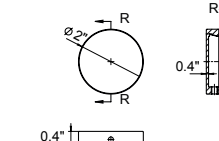

Glass Mounting Kit Kit d'installation pour verres

- Chrome
- Brushed Nickel
- Matte Black

Code & Price	Code & Price
V0003 $26	Polished Nickel V0006 $37
V0004 $37	PVD Brushed Gold V0008 $37
V0005 $31	PVD Brushed Bronze V0009 $37

Match your Glow accessories with one of our towel warmers:

Blenheim
Laveno
Ortona

page 18
page 22
page 26

Romano
Rosendal
Sorano

page 28
page 30
page 38