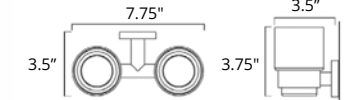

Double Glass Tumbler Double verre tumbler

	Code & Price
Chrome	V63563 $123
Brushed Nickel	V63564 $133
Matte Black	V63565 $147