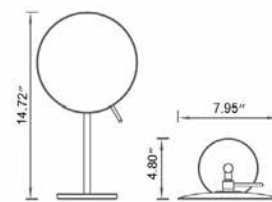

Code & Price

Chrome	V9053 \$308
Brushed Nickel	V9054 \$330
Matte Black	V9055 \$352

Wall-Mounted Mirror Miroir mural

- 3x Zoom
- Zoom x3

Code & Price

Chrome	V9113 \$221
Matte Black	V9115 \$279

Freestanding Mirror Miroir autoportant