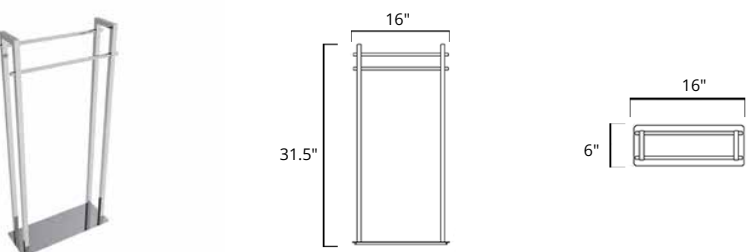

Square Freestanding Towel Stand Porte-serviettes carré autoportant

Code & Price	
Chrome	V91353 $771
Matte Black	V91355 $888