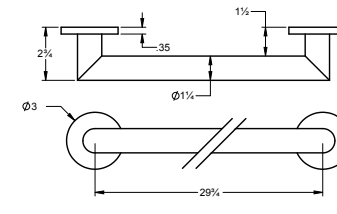

30" Summit Grab Bar

Barre d'appui Summit 30"

	Code & Price		Code & Price
Matte White	V94262 $297	Matte Black	V94265 $297
Chrome	V94263 $253	Polished Nickel	V94266 $320
Brushed Nickel	V94264 $308	PVD Brushed Gold	V94268 $341

To comply with ADA regulations a grab bar must:

- Have a diameter of 32mm
- Have a 38mm space between the wall and the grab bar
- Withstand 250lbs

Pour conformer aux règlement de l'ADA, une barre d'appui doit:

- Avoir un diamètre de 32mm
- Avoir un espace de 38mm entre le mur et la barre d'appui
- Résiste un poids de 250lbs