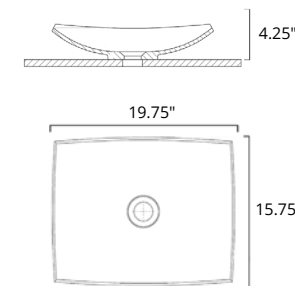

Vecchi

	Code	Price
W x D x H L x P x T 19.75" x 15.75" x 4.25"	B9411	$635
Height from Countertop Hauteur du comptoir 4.25"		
Finish: <i>Gloss White</i>