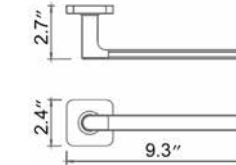

8" Towel Bar Porte-serviettes 8"

- Chrome
- Brushed Nickel
- Matte Black

Code & Price		Code & Price
V71323 $112	◆ Polished Nickel	V71326 $159
V71324 $142	◆ PVD Brushed Gold	V71328 $169
V71325 $139	◆ PVD Brushed Bronze	V71329 $184