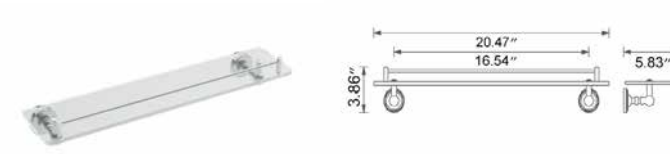

Glass Shelf Étagère en verre