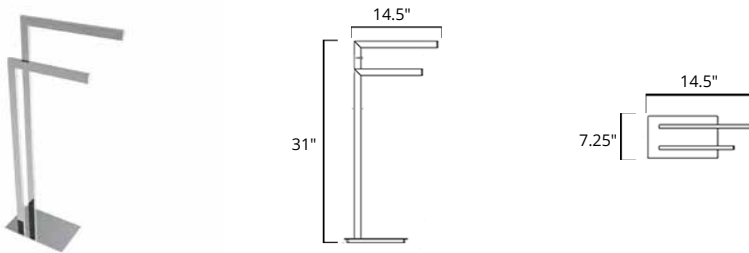

Code & Price	
V161B	\$41

Cinder

Square Freestanding Toilet Paper Holder Porte-papier carré autoportant carrée

Code & Price	
Matte White	V91052 \$514
Chrome	V91053 \$444
Matte Black	V91055 \$514

Square Freestanding Double Towel Bar Porte-serviettes autoportant double carrée