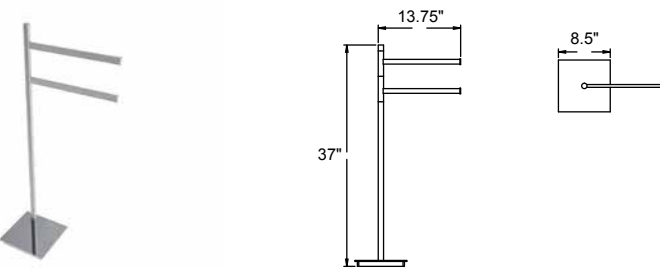

Square Freestanding Swivelling Double Towel Bar Porte-serviettes carré autoportant pivotant double

Code & Price	
Chrome	V91253 $549
Matte Black	V91255 $607