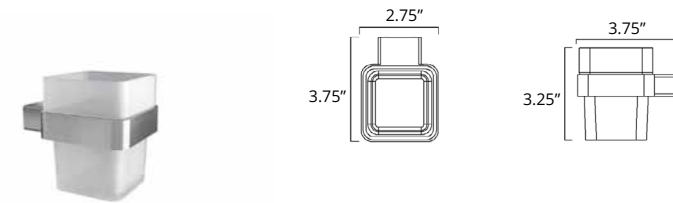

Glass Tumbler
Gobelet en verre

- Chrome
- Brushed Nickel
- Matte Black

Code & Price	
V3553	$64
V3554	$69
V3555	$78