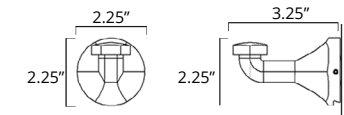

Towel Hook Crochet à serviette

Chrome
Brushed Nickel

Code & Price	
V2213	$41
V2214	$46