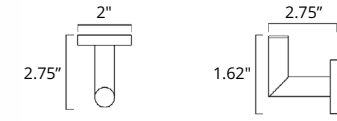

Summit

Towel Hook Crochet à serviette

	Code & Price		Code & Price
Matte White	V63212 $62	Polished Nickel	V63216 $65
Chrome	V63213 $46	PVD Brushed Gold	V63218 $81
Brushed Nickel	V63214 $56	PVD Brushed Bronze	V63219 $81
Matte Black	V63215 $65