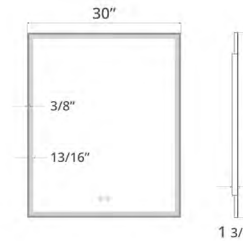

Brushed Bronze
Brushed Gold
Matte Black

Code & Price	
IE1124.BB	$741
IE1124.BG	$741
IE1124.MB	$635
Delivered Lumens	3150
Wattage	22W

30" x 36" Eden LED Mirror
30" x 36" Miroir LED Eden