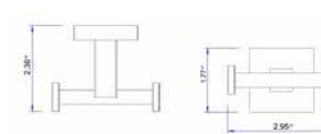

Double Towel Hook
Crochet porte-serviette double

Chrome
Matte Black

Code & Price

V66223
$56

V66225
$65