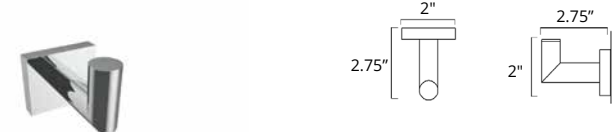

Towel Hook Crochet à serviette

Chrome
Brushed Nickel
Matte Black

Code & Price	Finish	Code & Price
V62213 $46	Polished Nickel	V62216 $67
V62214 $56	PVD Brushed Gold	V62218 $77
V62215 $65	PVD Brushed Bronze	V62219 $81