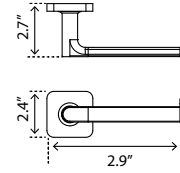

Vapor

Toilet Paper Holder Porte-papier hygiénique

- Chrome
- Brushed Nickel
- Matte Black

Code & Price		Code & Price
V71013 $90	◆ Polished Nickel	V71016 $129
V71014 $114	◆ PVD Brushed Gold	V71018 $136
V71015 $116	◆ PVD Brushed Bronze	V71019 $148