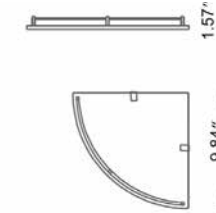

Glass Corner Shelf Étagère d'angle en verre

- Chrome
- Brushed Nickel
- Matte Black

Code & Price	
V92433	$116
V92434	$129
V92435	$139