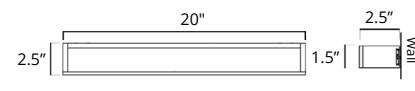

20" Towel Bar Porte-serviettes 20"

Chrome
Brushed Nickel
Matte Black

Code & Price
V1143 $250
V1144 $261
V1145 $296

Brushed Gold Dark
Brushed Gold Light

Code & Price
V1140-BGD $409
V1140-BGL $409