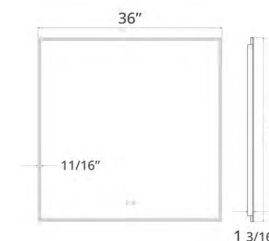

Code & Price	
IC1124	\$710

Delivered Lumens 3300
Wattage 23W

30" x 36" Camden LED Mirror
30" x 36" Miroir LED Camden

Code & Price	
IC1130	\$794

Delivered Lumens 3750
Wattage 26W

36" x 36" Camden LED Mirror
36" x 36" Miroir LED Camden