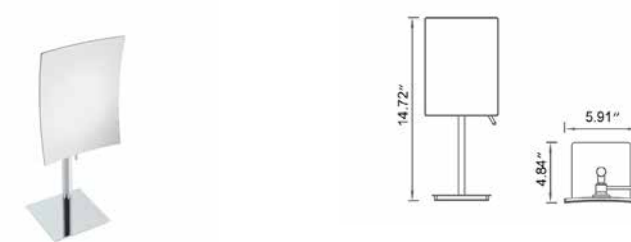

Freestanding Mirror Miroir autoportant

Code & Price	
Chrome	V9143 $221
Matte Black	V9145 $292

• 3x Zoom • Zoom x3