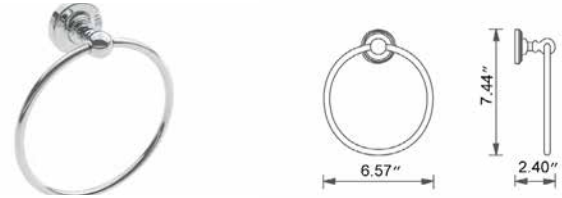

Ember

Ember

Towel Ring Anneau porte-serviette