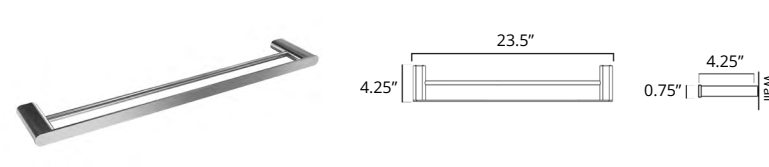

24" Double Towel Bar
Porte-serviettes double 24"

Chrome
Brushed Nickel
Matte Black

Code & Price
V4183 \$190
V4184 \$199
V4185 \$220

Flow

Towel Hook Crochet à serviette

Chrome
Brushed Nickel
Matte Black

Code & Price
V4213 \$39
V4214 \$42
V4215 \$48