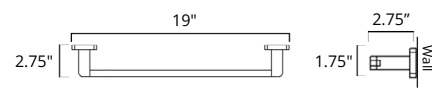

18" Towel Bar Porte-serviettes 18"