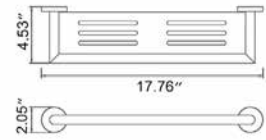

Summit

Shower Shelf Tablette de douche

- Chrome
- Brushed Nickel
- Matte Black

Code & Price		Code & Price
V63713 $180	◆ Polished Nickel	V63716 $273
V63714 $190	◆ PVD Brushed Gold	V63718 $298
V63715 $233	◆ PVD Brushed Bronze	V63719 $326