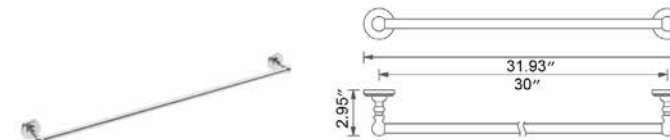

30" Towel Bar Porte-serviettes 30"

	Code & Price		Code & Price
Chrome	V68163 $156	◆ Matte Black	V68165 $259
Brushed Nickel	V68164 $180	Polished Nickel	V68166 $210