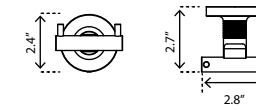

Blaze

Double Towel Hook Crochet porte-serviette double