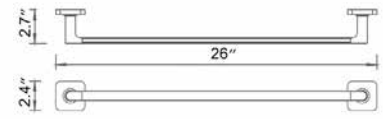

24" Towel Bar Porte-serviettes 24"

- Chrome
- Brushed Nickel
- Matte Black

Code & Price		Code & Price
V71153 $190	◆ Polished Nickel	V71156 $259
V71154 $242	◆ PVD Brushed Gold	V71158 $279
V71155 $245	◆ PVD Brushed Bronze	V71159 $294