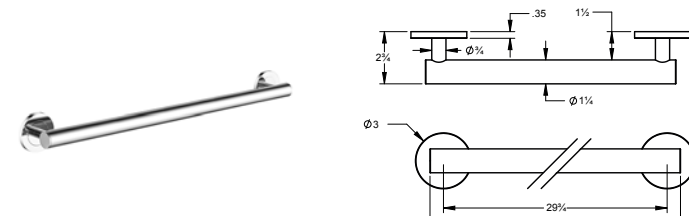

30" Lava Grab Bar

Barre d'appui Lava 30"

	Code & Price		Code & Price
Matte White	V94462 $297	Matte Black	V94465 $297
Chrome	V94463 $253	Polished Nickel	V94466 $320
Brushed Nickel	V94464 $308	PVD Brushed Gold	V94468 $341

To comply with ADA regulations a grab bar must:

- Have a diameter of 32mm
- Have a 38mm space between the wall and the grab bar
- Withstand 250lbs

Pour conformer aux règlement de l'ADA, une barre d'appui doit:

- Avoir un diamètre de 32mm
- Avoir un espace de 38mm entre le mur et la barre d'appui
- Résiste un poid de 250lbs

Please note, product specifications and dimensions are subject to change without notice.
Veuillez noter que les spécifications et les dimensions des produits sont sujettes à changement sans préavis.

Spark

Summit

Vapor

Freestanding

Grab Bars

Spark

Summit

Vapor

Freestanding

Grab Bars