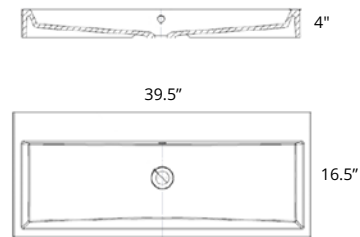

Vivaldi Trough

	Code	Price
W x D x H L x P x T 39.5" x 16.5" x 4"	B9931	$1017
Height from Countertop Hauteur du comptoir 4"		
Wall Mount Kit systeme de montage murale pour vasque Vivaldi	B7100	$29
<i>Finish: Gloss White Overflow is white</i>