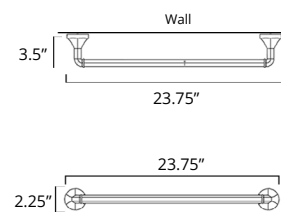

24" Towel Bar Porte-serviettes 24"

Chrome
Brushed Nickel

Code & Price	
V2153	$119
V2154	$131