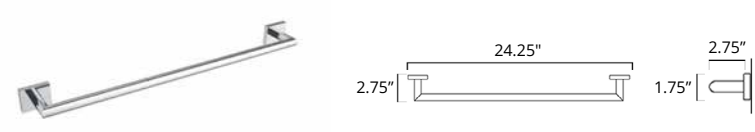

24" Towel Bar Porte-serviettes 24"

Chrome
Brushed Nickel
Matte Black

Code & Price	Finish	Code & Price
V62153 $127	Polished Nickel	V62156 $199
V62154 $153	PVD Brushed Gold	V62158 $219
V62155 $187	PVD Brushed Bronze	V62159 $231