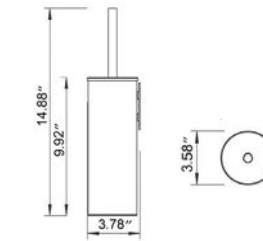

Wall-Mounted Toilet Brush Brosse de toilette murale

- Chrome
- Brushed Nickel
- Matte Black

Code & Price	
V92123	$129
V92124	$139
V92125	$151

Wall-Mounted Toilet Brush Brosse de toilette murale