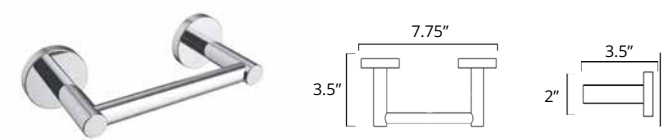

Pivot Toilet Paper Holder Porte-papier hygiénique pivotant

	Code & Price		Code & Price
Matte White	V63072 $179	Polished Nickel	V63076 $191
Chrome	V63073 $141	PVD Brushed Gold	V63078 $221
Brushed Nickel	V63074 $154	PVD Brushed Bronze	V63079 $232
Matte Black	V63075 $190