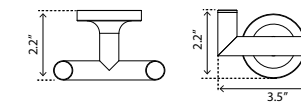

Double Towel Hook Crochet porte-serviette double

- Chrome
- Brushed Nickel
- Matte Black

Code & Price	Code & Price
V70223 $74	Polished Nickel V70226 $119
V70224 $112	PVD Brushed Gold V70228 $122
V70225 $88	PVD Brushed Bronze V70229 $123