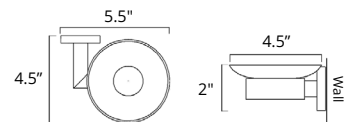

Glass Soap Dish Porte-savon en verre

	Code & Price
Chrome	V63513 $88
Brushed Nickel	V63514 $97
Matte Black	V63515 $109