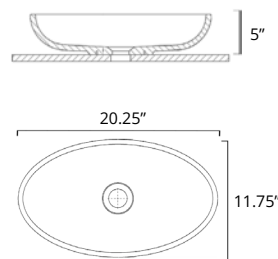

Martini

	Code	Price
W x D x H L x P x T 17.75" x 15" x 4.75"	B9511	\$561
Height from Countertop Hauteur du comptoir 4"		
Finish: <i>Gloss White</i>		

Puccini

	Code	Price
W x D x H L x P x T 20.25" x 11.75" x 5"	B9711	\$667
Height from Countertop Hauteur du comptoir 5"		
Finish: <i>Gloss White</i>		