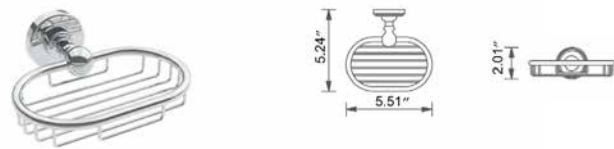

Ember

Ember

Towel Ring Anneau porte-serviette

	Code & Price		Code & Price
Chrome	V68313 \$90	◆ Matte Black	V68315 \$138
Brushed Nickel	V68314 \$100	Polished Nickel	V68316 \$116

Soap Basket Panier à savon

	Code & Price		Code & Price
Chrome	V68593 \$100	◆ Matte Black	V68595 \$166
Brushed Nickel	V68594 \$112	Polished Nickel	V68596 \$129