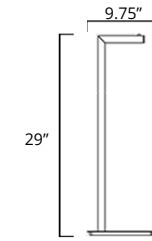

Erupt

Square Freestanding Toilet Paper Holder Porte-papier carré autoportant carrée

Matte White
Chrome
Matte Black

Code & Price	
V91052	\$514
V91053	\$444
V91055	\$514

Square Freestanding Double Towel Bar Porte-serviettes autoportant double carrée