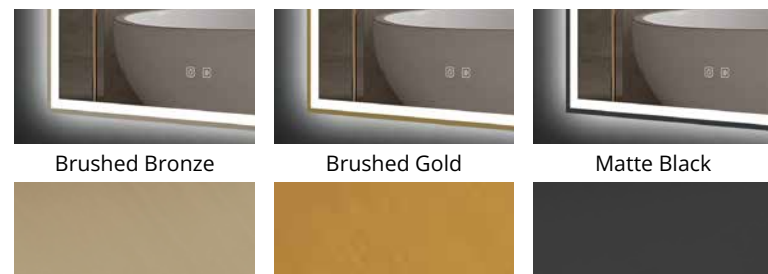

Features:

Brushed Bronze
Brushed Gold
Matte Black

Code & Price	
IE1124.BB	$741
IE1124.BG	$741
IE1124.MB	$635
Delivered Lumens	3150
Wattage	22W

Brushed Bronze
Brushed Gold
Matte Black

Code & Price	
IE1130.BB	$847
IE1130.BG	$847
IE1130.MB	$741
Delivered Lumens	3550
Wattage	25W

Brushed Bronze
Brushed Gold
Matte Black

Code & Price	
IE1136.BB	$953
IE1136.BG	$953
IE1136.MB	$847
Delivered Lumens	3850
Wattage	27W

Brushed Bronze
Brushed Gold
Matte Black

Code & Price	
IE1148.BB	$1149
IE1148.BG	$1149
IE1148.MB	$1049
Delivered Lumens	4700
Wattage	32W