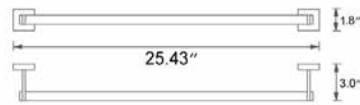

24" Towel Bar Porte-serviettes 24"