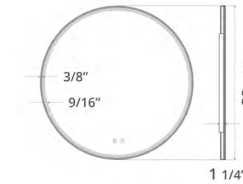

30" Denver LED Mirror 30" Miroir LED Denver

Code & Price	
Brushed Bronze	ID1030.BB $741
Brushed Gold	ID1030.BG $741
Matte Black	ID1030.MB $688
Delivered Lumens	2400
Wattage	17W