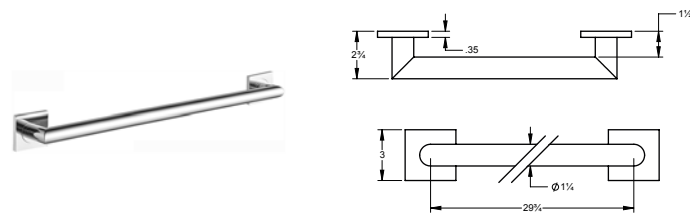

30" Crater Grab Bar

Barre d'appui Crater de 30"

	Code & Price		Code & Price
Matte White	V94362 $308	Matte Black	V94365 $308
Chrome	V94363 $264	Polished Nickel	V94366 $330
Brushed Nickel	V94364 $320	PVD Brushed Gold	V94368 $352

All ICO Grab Bars are:

- ADA Compliant
- Made of brass
- Weight tested to 250lbs

Toutes les barres d'appui ICO sont:

- Conforme à l'ADA
- Fabriqué en laiton
- Poid testé à 250lbs

Please note, product specifications and dimensions are subject to change without notice.
Veuillez noter que les spécifications et les dimensions des produits sont sujettes à changement sans préavis.