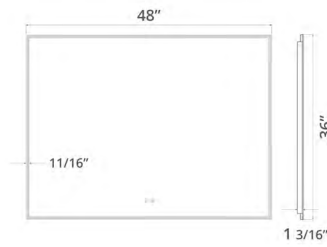

Camden

Camden

48" x 36" Camden LED Mirror
48" x 36" Miroir LED Camden

Code & Price	
IC1148	$1049

Delivered Lumens 4750
Wattage 33W