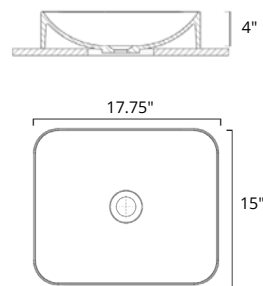

Martini

	Code	Price
W x D x H L x P x T 17.75" x 15" x 4.75"	B9511	\$561
Height from Countertop Hauteur du comptoir 4"		
Finish: <i>Gloss White</i>		

Puccini

	Code	Price
W x D x H L x P x T 20.25" x 11.75" x 5"	B9711	\$667
Height from Countertop Hauteur du comptoir 5"		
Finish: <i>Gloss White</i>		