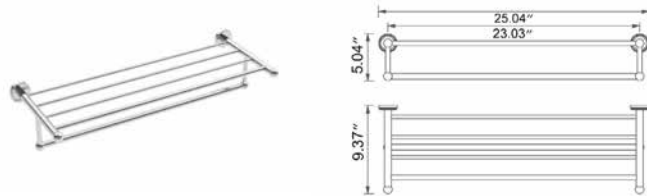

Towel Shelf With Bar Étagère à serviettes avec barre