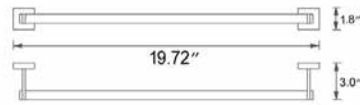

18" Towel Bar Porte-serviettes 18"