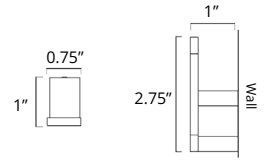

24" Double Towel Bar
Porte-serviettes double 24"

Chrome
Brushed Nickel
Matte Black

Code & Price
V4183 \$190
V4184 \$199
V4185 \$220

Flow

Towel Hook Crochet à serviette

Chrome
Brushed Nickel
Matte Black

Code & Price
V4213 \$39
V4214 \$42
V4215 \$48