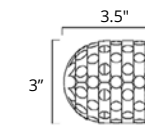

Replacement Toilet Brush
Remplacement brosse de toilette