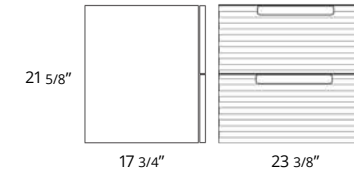

24" Two Drawer Wall-Mounted 24" Deux tiroirs à montage mural

Code & Price	
Ash Grey	BC1001.AGR $1802
Matte Black	BC1001.MBR $1802
Matte White	BC1001.MWR $1802
Steel Blue	BC1001.SBR $1802
Sage Green	BC1001.SGR $1802