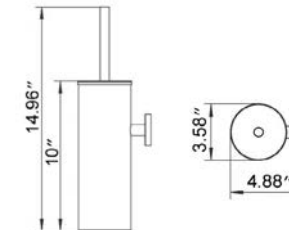

Lava

Double-Sided Lighted Freestanding Mirror Miroir autoportant éclairé double face

- 5x Zoom
- Battery Operated
- LED Backlit
- 560 Lumens
- Power Adapter included
- Zoom x5
- Fonctionnent sur batterie
- LED rétro-éclairé
- 560 lumens
- Adaptateur secteur inclus

Code & Price

Chrome	V9013 $286
Brushed Nickel	V9014 $308
Matte Black	V9015 $330

Double-Sided Lighted Wall-Mounted Mirror Miroir mural éclairé double face

- 5x Zoom
- Battery Operated
- LED Backlit
- 572 Lumens
- Zoom x5
- Fonctionnent sur batterie
- LED rétro-éclairé
- 572 lumens

Code & Price

Chrome	V9053 $308
Brushed Nickel	V9054 $330
Matte Black	V9055 $352

Wall-Mounted Mirror Miroir mural

- 3x Zoom
- Zoom x3

Code & Price

Chrome	V9113 $221
Matte Black	V9115 $279

Freestanding Mirror Miroir autoportant

- 3x Zoom
- Zoom x3

Code & Price

Chrome	V9133 $187
Matte Black	V9135 $256

Lava

Freestanding Toilet Brush Brosse de toilette autoportante

Chrome	V92113 $116
Brushed Nickel	V92114 $129
Matte Black	V92115 $139

Wall-Mounted Toilet Brush Brosse de toilette murale

Chrome	V92123 $129
Brushed Nickel	V92124 $139
Matte Black	V92125 $151

Wall-Mounted Toilet Brush Brosse de toilette murale

Chrome	V92133 $163
Brushed Nickel	V92134 $174
Matte Black	V92135 $187

Wall-Mounted Soap Dispenser - 150ml Distributeur de savon mural - 150ml

Chrome	V92313 $104
Brushed Nickel	V92314 $116
Matte Black	V92315 $129

Wall-Mounted Soap Dispenser - 250ml Distributeur de savon mural - 250ml

Chrome	V92323 $139
Brushed Nickel	V92324 $151
Matte Black	V92325 $163