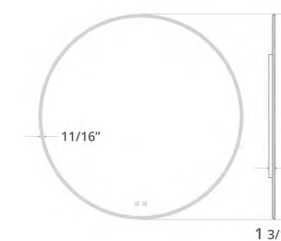

40" Bennett LED Mirror
40" Miroir LED Bennett

Code & Price	
IB1040	$899

Delivered Lumens	3300
Wattage	23W

Atlas

Bennett

Camden

Denver

Eden

Atlas

Bennett

Camden

Denver

Eden