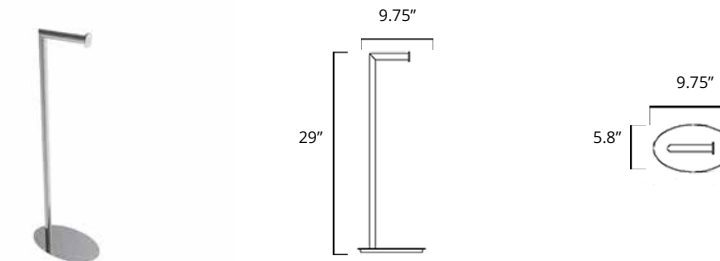

Round Freestanding Toilet Paper Holder Porte-papier autoportant rond

	Code & Price
Matte White	V91012 $490
Chrome	V91013 $420
Matte Black	V91015 $490