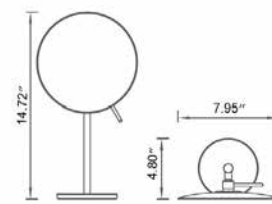

- Chrome
- Brushed Nickel
- Matte Black

Code & Price	
V9053	\$308
V9054	\$330
V9055	\$352

Wall-Mounted Mirror Miroir mural

- 3x Zoom
- Zoom x3

- Chrome
- Matte Black

Code & Price	
V9113	\$221
V9115	\$279

Freestanding Mirror Miroir autoportant