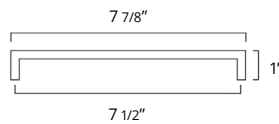

Square Vanity Handle Poignées de vanité carrées

- Brushed Brass
- Brushed Nickel
- Matte Black
- Chrome

Code & Price

- BA011.BB
  $52
- BA011.BN
  $52
- BA011.MB
  $52
- BA011.PC
  $52

*price is per handle