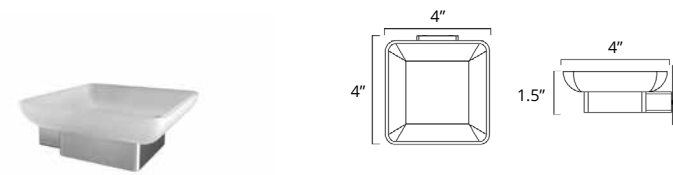

Cinder

Soap Dish Holder
Porte-savon

- Chrome
- Brushed Nickel
- Matte Black

Code & Price	
V3513	$64
V3514	$69
V3515	$78