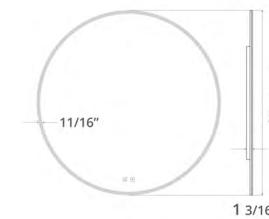

36" Bennett LED Mirror
36" Miroir LED Bennett

Code & Price	
IB1036	$688

Delivered Lumens	3150
Wattage	22W