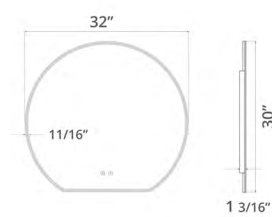

Felix

Gemma

Hudson

Iris

Kiara

32" x 30" Hudson LED Mirror
32" x 30" Miroir LED Hudson

Code & Price	
IH1432	\$688

Delivered Lumens 2700
Wattage 19W