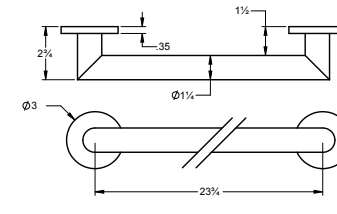

24" Summit Grab Bar

Barre d'appui Summit 24"

	Code & Price		Code & Price
Matte White	V94252 $264	Matte Black	V94255 $264
Chrome	V94253 $220	Polished Nickel	V94256 $286
Brushed Nickel	V94254 $275	PVD Brushed Gold	V94258 $308