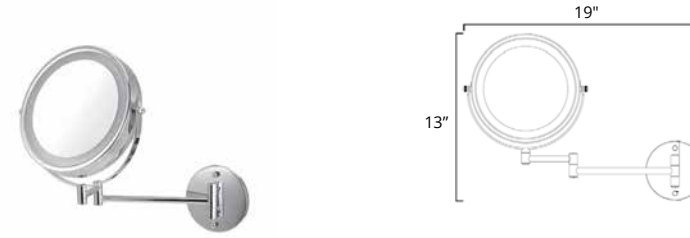

Double-Sided Lighted Wall-Mounted Mirror Miroir mural éclairé double face

Code & Price	
Chrome	V9053 $308
Brushed Nickel	V9054 $330
Matte Black	V9055 $352

- 5x Zoom
- Battery Operated
- LED Backlit
- 572 Lumens
- Zoom x5
- Fonctionnent sur batterie
- LED rétro-éclairé
- 572 lumens