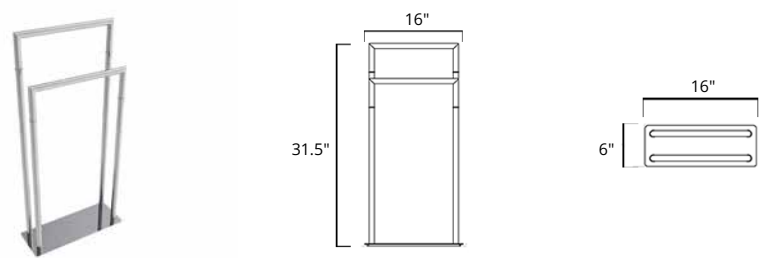

Round Freestanding Towel Stand Porte-serviettes rond autoportant

Code & Price	
Chrome	V91313 $700
Matte Black	V91315 $818