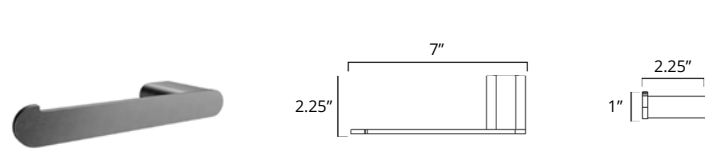

Flow

Toilet Paper Holder (RH)
Porte-papier hygiénique (MD)

Chrome
Brushed Nickel
Matte Black

Code & Price
V4013 $82
V4014 $92
V4015 $103

Brushed Gold Dark
Brushed Gold Light

Code & Price
V4010-BGD $161
V4010-BGL $161