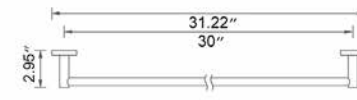

30" Towel Bar Porte-serviettes 30"

Chrome
Brushed Nickel
Matte Black

Code & Price		Code & Price
V67163 $134	◆ Polished Nickel	V67166 $219
V67164 $156	◆ PVD Brushed Gold	V67168 $242
V67165 $187	◆ PVD Brushed Bronze	V67169 $252