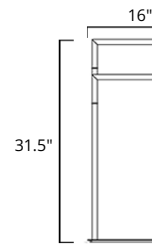

Round Freestanding Towel Stand Porte-serviettes rond autoportant

	Code & Price
Chrome	V91313 $700
Matte Black	V91315 $818

Glow

Heat

Lava

Magma

Sky