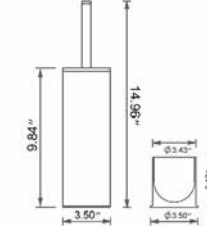

Summit

Freestanding Toilet Brush Brosse de toilette autoportante

- Chrome
- Brushed Nickel
- Matte Black

Code & Price	
V92113	$116
V92114	$129
V92115	$139