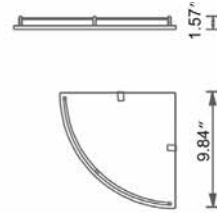

Glass Corner Shelf Étagère d'angle en verre