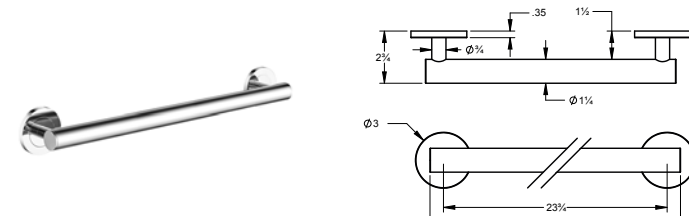

24" Lava Grab Bar

Barre d'appui Lava 24"

	Code & Price		Code & Price
Matte White	V94452 $264	Matte Black	V94455 $264
Chrome	V94453 $220	Polished Nickel	V94456 $286
Brushed Nickel	V94454 $275	PVD Brushed Gold	V94458 $308