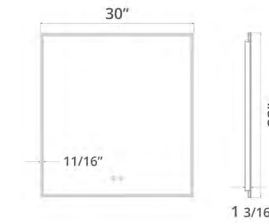

Denver

Eden

Camden

Camden

30" x 32" Camden LED Mirror
30" x 32" Miroir LED Camden

Code & Price	
IC1030	\$741

Delivered Lumens 3450
Wattage 24W

24" x 36" Camden LED Mirror
24" x 36" Miroir LED Camden