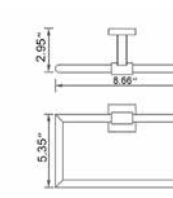

Towel Ring
Anneau porte-serviette

Chrome
Matte Black

Code & Price

V66313
$100

V66315
$116