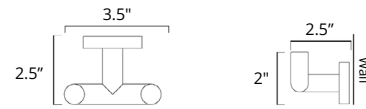

Crater

Double Towel Hook Crochet porte-serviette double

Chrome
Brushed Nickel
Matte Black

Code & Price
V62223 $60
V62224 $67
V62225 $81

◆ Polished Nickel
◆ PVD Brushed Gold
◆ PVD Brushed Bronze

Code & Price
V62226 $109
V62228 $123
V62229 $131