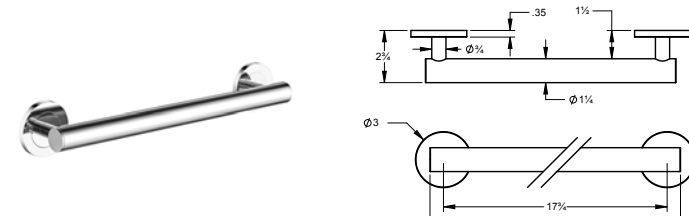

18" Lava Grab Bar

Barre d'appui Lava 18"

	Code & Price		Code & Price
Matte White	V94442 $231	Matte Black	V94445 $231
Chrome	V94443 $187	Polished Nickel	V94446 $253
Brushed Nickel	V94444 $242	PVD Brushed Gold	V94448 $275