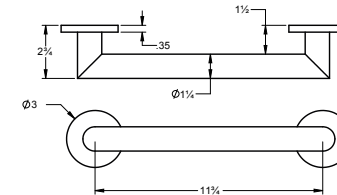

Grab Bars

Barres d'appui

12" Summit Grab Bar

Barre d'appui Summit 12"

	Code & Price		Code & Price
Matte White	V94232 $198	Matte Black	V94235 $198
Chrome	V94233 $154	Polished Nickel	V94236 $220
Brushed Nickel	V94234 $209	PVD Brushed Gold	V94238 $242