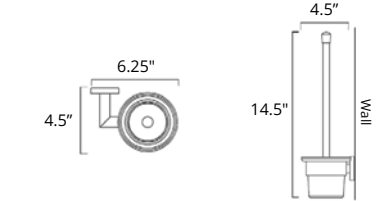

Wall-Mounted Toilet Brush Brosse de toilette murale

Chrome
Brushed Nickel
Matte Black

Code & Price
V62613 $127
V62614 $134
V62615 $147