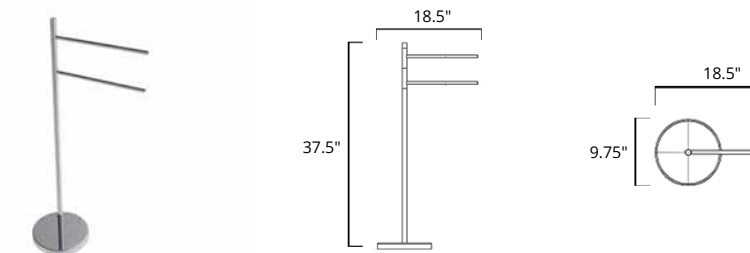

	Code & Price
Matte White	V91112 \$759
Chrome	V91113 \$642
Matte Black	V91115 \$759

Round Freestanding Swivelling Double Towel Bar Porte-serviettes rond autoportant pivotant double

	Code & Price
Chrome	V91213 \$490
Matte Black	V91215 \$549