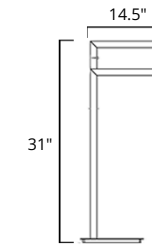

Erupt

Square Freestanding Toilet Paper Holder Porte-papier carré autoportant carrée

Matte White
Chrome
Matte Black

Code & Price	
V91052	\$514
V91053	\$444
V91055	\$514

Square Freestanding Double Towel Bar Porte-serviettes autoportant double carrée