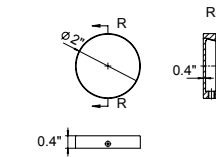

Glass Mounting Kit Kit d'installation pour verres

	Code & Price		Code & Price
Matte White	V0002 $31	Polished Nickel	V0006 $37
Chrome	V0003 $26	PVD Brushed Gold	V0008 $37
Brushed Nickel	V0004 $37	PVD Brushed Bronze	V0009 $37
Matte Black	V0005 $31		

Match your Summit accessories with one of our towel warmers:

Blenheim page 18
Laveno page 22
Ortona page 26
Romano page 28

Rosendal page 30
Sorano page 38
Traditionals page 50