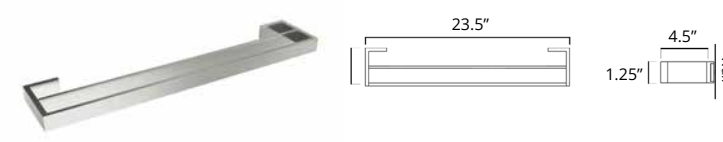

Fire

24" Double Towel Bar Porte-serviettes double 24"

Finish	Code & Price
Chrome	V5183 $297
Brushed Nickel	V5184 $312
Matte Black	V5185 $353