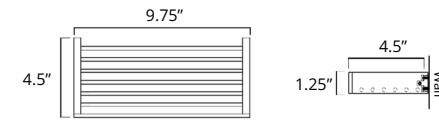

Shelf
Étagère

- Chrome
- Brushed Nickel
- Matte Black

Code & Price

- V5713
  $141
- V5714
  $154
- V5715
  $176