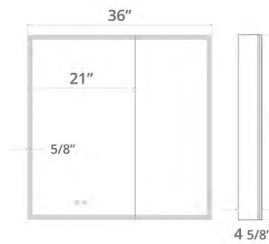

36" x 36" Jackson LED Medicine Cabinet
36" x 36" Armoire à pharmacie LED Jackson

Code & Price	
IJ1136	$2149

Delivered Lumens	3100
Wattage	38W

Medicine Cabinet Side Panel Kit
Ensemble de panneaux latéraux pour armoire à pharmacie

NEW

Code & Price	
Brushed Bronze	IA001.BB $149
Brushed Gold	IA001.BG $149
Matte Black	IA001.MB $149