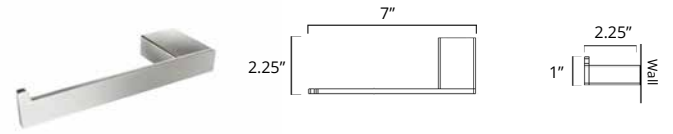

Toilet Paper Holder (RH) Porte-papier hygiénique (MD)

Chrome
Brushed Nickel
Matte Black

Code & Price	Code & Price
V3023 $82	Brushed Gold Dark V3020-BGD $161
V3024 $92	Brushed Gold Light V3020-BGL $161
V3025 $103	

Brushed Gold Dark
Brushed Gold Light

Code & Price	Code & Price
V3020-BGD $161	V3020-BGL $161
V3020-BGL $161