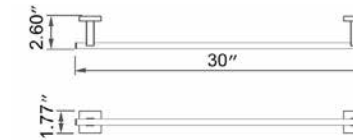

30" Towel Bar
Porte-serviettes 30"

Matte Black

Code & Price

V66165
$163