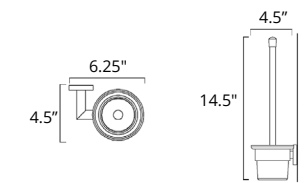

Wall-Mounted Toilet Brush Brosse de toilette murale

	Code & Price		Code & Price
Chrome	V63613 $127	◆ Polished Nickel	V63616 $181
Brushed Nickel	V63614 $134	◆ PVD Brushed Gold	V63618 $198
Matte Black	V63615 $147	◆ PVD Brushed Bronze	V63619 $214

Summit