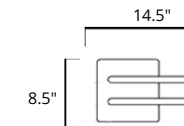

Round Freestanding Double Towel Bar Porte-serviettes autoportant double rond

	Code & Price
Matte White	V91112 $759
Chrome	V91113 $642
Matte Black	V91115 $759