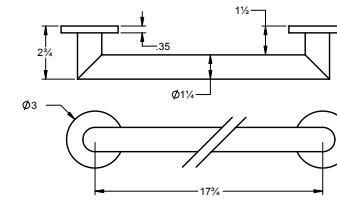

18" Summit Grab Bar

Barre d'appui Summit 18"

	Code & Price		Code & Price
Matte White	V94242 $231	Matte Black	V94245 $231
Chrome	V94243 $187	Polished Nickel	V94246 $253
Brushed Nickel	V94244 $242	PVD Brushed Gold	V94248 $275