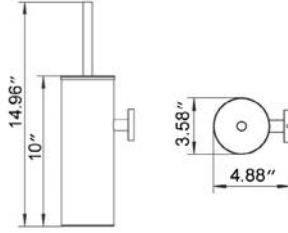

Flow

Freestanding Toilet Brush Brosse de toilette autoportante

- Chrome
- Brushed Nickel
- Matte Black

Code & Price

- V92113
  $116
- V92114
  $129
- V92115
  $139

Wall-Mounted Toilet Brush Brosse de toilette murale

- Chrome
- Brushed Nickel
- Matte Black

Code & Price

- V92123
  $129
- V92124
  $139
- V92125
  $151

Wall-Mounted Toilet Brush Brosse de toilette murale

- Chrome
- Brushed Nickel
- Matte Black

Code & Price

- V92133
  $163
- V92134
  $174
- V92135
  $187

Wall-Mounted Soap Dispenser - 150ml Distributeur de savon mural - 150ml

- Chrome
- Brushed Nickel
- Matte Black

Code & Price

- V92313
  $104
- V92314
  $116
- V92315
  $129

Wall-Mounted Soap Dispenser - 250ml Distributeur de savon mural - 250ml

- Chrome
- Brushed Nickel
- Matte Black

Code & Price

- V92323
  $139
- V92324
  $151
- V92325
  $163

Flow

Freestanding Soap Dispenser - 220ml Distributeur de savon autoportante - 220ml

- Chrome
- Brushed Nickel
- Matte Black

Code & Price

- V92333
  $174
- V92334
  $187
- V92335
  $198

Glass Corner Shelf Étagère d'angle en verre

- Chrome
- Brushed Nickel
- Matte Black

Code & Price

- V92433
  $116
- V92434
  $129
- V92435
  $139