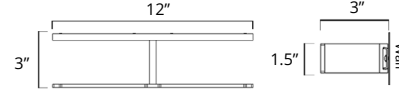

Double Toilet Paper Holder Double porte papier toilette

Chrome
Brushed Nickel

Code & Price
V1043 $178
V1044 $190

Brushed Gold Dark
Brushed Gold Light

Code & Price
V1040-BGD $272
V1040-BGL $272