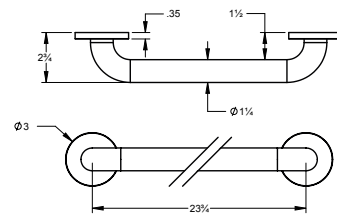

24" Round Grab Bar

Barre d'appui ronde de 24"

	Code & Price		Code & Price
Matte White	V94152 \$264	Matte Black	V94155 \$264
Chrome	V94153 \$220	Polished Nickel	V94156 \$286
Brushed Nickel	V94154 \$275	PVD Brushed Gold	V94158 \$308