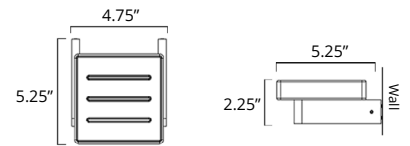

Soap Dish Holder
Porte-savon

- Chrome
- Brushed Nickel
- Matte Black

Code & Price

- V5513
  $63
- V5514
  $68
- V5515
  $78