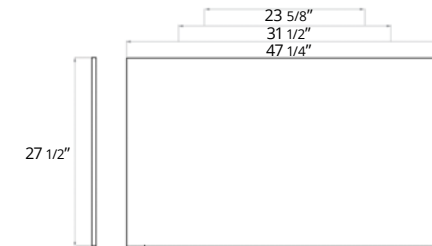

Lyric Wall Mirror Miroir mural Lyric

- 24"
- 31"
- 48"

Code & Price

- IL1024
  $361
- IL1031
  $435
- IL1048
  $520

Pop Down™ Drain Pop Down™ Drain