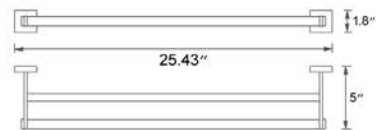

24" Double Towel Bar Porte-serviettes double 24"

Chrome
Matte Black

Code & Price

V72183
\$246

V72185
\$314

Towel Hook Crochet à serviette

Chrome
Matte Black

Code & Price