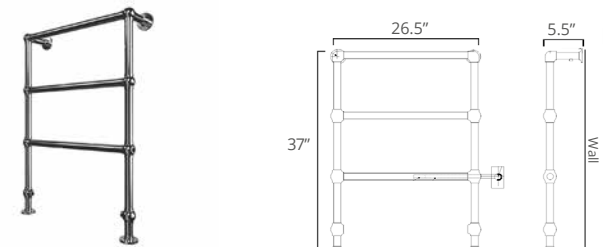

Chrome

Brushed Nickel

Polished Nickel

Hydronic* Hydronique*	Plug In Avec Prise de courant	Hardwired Filage encastré mural
H6013 $1980	E6013 $2192	W6013 $2298
H6014 $2279	E6014 $2491	W6014 $2597
H6016 $2437	E6016 $2649	W6016 $2755

matching bathroom accessories
des accessoires de salle de bains assortis

*Requires valves & installation pack, please see pages 52-53
*A besoin de vannes et d'un pack d'installation, veuillez consulter les pages 52 à 53