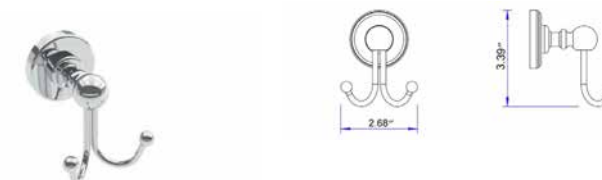

Double Towel Hook Crochet porte-serviette double

	Code & Price		Code & Price
Chrome	V68223 $74	◆ Matte Black	V68225 $104
Brushed Nickel	V68224 $85	Polished Nickel	V68226 $100