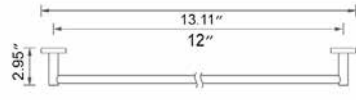

12" Towel Bar Porte-serviettes 12"

Chrome
Brushed Nickel
Matte Black

Code & Price		Code & Price
V67133 $100	◆ Polished Nickel	V67136 $169
V67134 $123	◆ PVD Brushed Gold	V67138 $186
V67135 $151	◆ PVD Brushed Bronze	V67139 $190