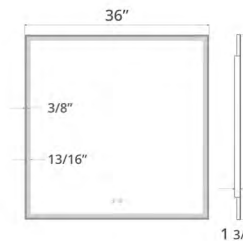

Brushed Bronze
Brushed Gold
Matte Black

Code & Price	
IE1130.BB	$847
IE1130.BG	$847
IE1130.MB	$741
Delivered Lumens	3550
Wattage	25W

36" x 36" Eden LED Mirror
36" x 36" Miroir LED Eden