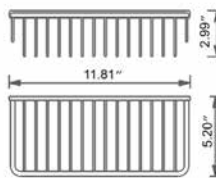

Shower Basket
Panier de douche

Chrome
Matte Black

Code & Price	
V93153	$116
V93155	$174