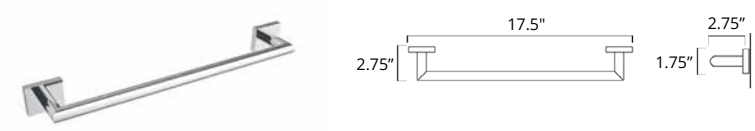

Crater

18" Towel Bar Porte-serviettes 18"

Chrome
Brushed Nickel
Matte Black

Code & Price	Finish	Code & Price
V62143 $112	Polished Nickel	V62146 $179
V62144 $138	PVD Brushed Gold	V62148 $199
V62145 $172	PVD Brushed Bronze	V62149 $219