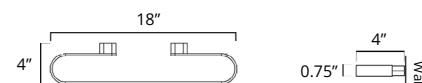

18" Towel Bar Porte-serviettes 18"

Chrome
Matte Black

Code & Price
V4333 $170
V4335 $203