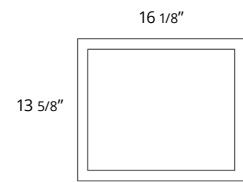

Modern Leg Set Ensemble de pattes moderne

- Matte Black

Code & Price

- BA031.MB
  $158