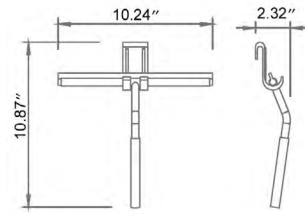

Squeegee Raclette