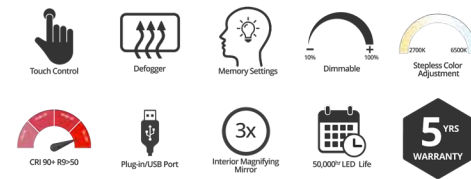

Nova

Jackson

Nova

Anodized aluminum frame finish options:

Features:

24" x 36" Nova LED Medicine Cabinet 24" x 36" Armoire à pharmacie LED Nova

NEW

Code & Price	
Brushed Bronze	IN1124.BB \$2199
Brushed Gold	IN1124.BG \$2199
Matte Black	IN1124.MB \$1999
Delivered Lumens Wattage	2650 30W