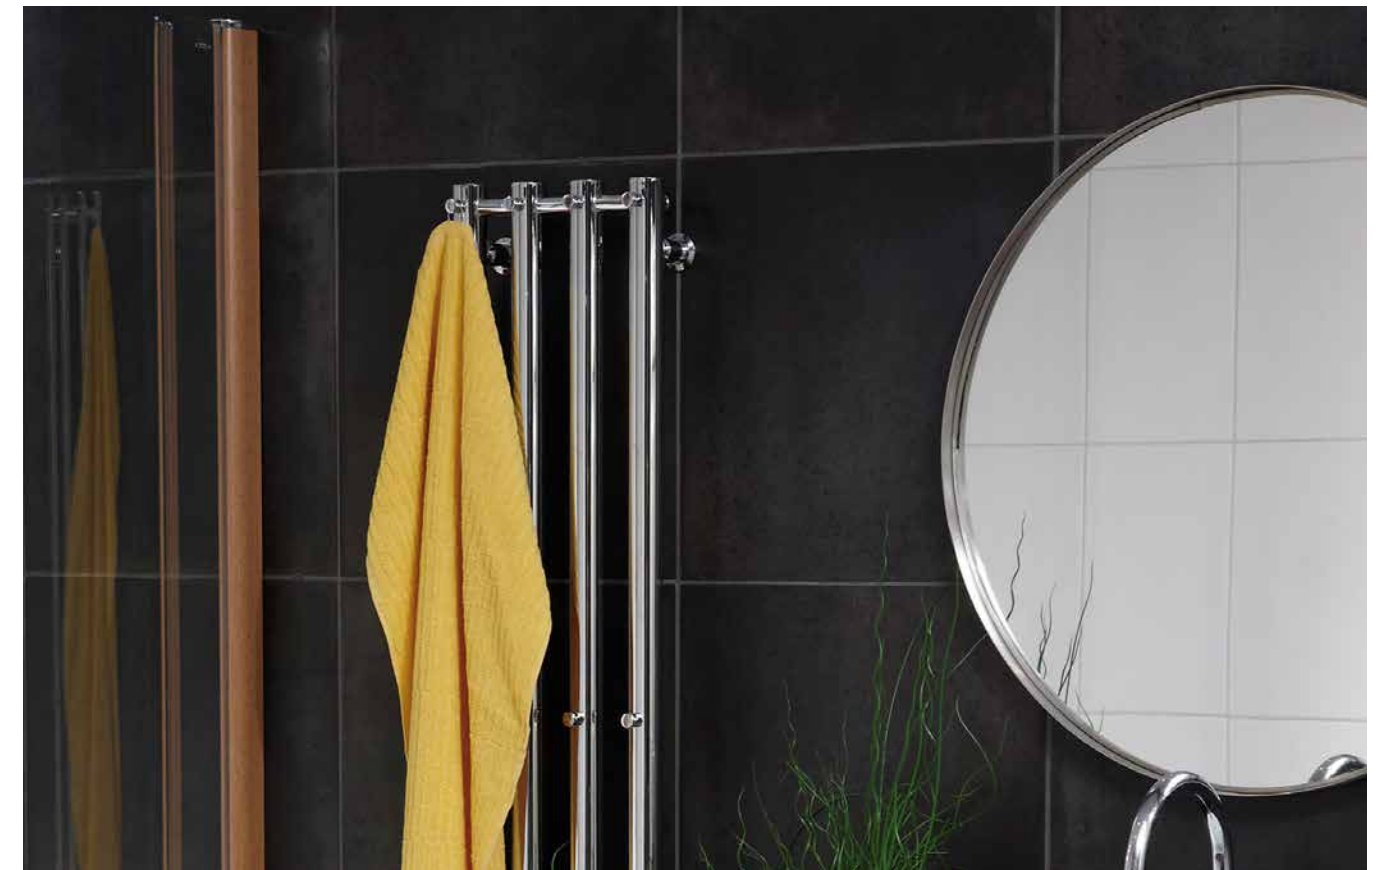

Hydronic* Hydronique*	Plug In Avec Prise de courant	Hardwired Filage encastré mural
Chrome	H8503 $2170	E8503 $2382	W8503 $2488
Brushed Nickel	H8504 $2539	E8504 $2751	W8504 $2857
New Matte Black	H8505 $2488	E8505 $2688	W8505 $2788
New Polished Nickel	H8506 $2995	E8506 $3195	W8506 $3295
New PVD Brushed Gold		E8508 $3151	W8508 $3251
New PVD Brushed Bronze		E8509 $3266	W8509 $3366

All Tuzio hardwired towel warmers include a 7-day programmable controller.
Tous les chauffe-serviettes câblés Tuzio sont équipés d'un contrôleur programmable de sept jours.
Please note, product specifications and dimensions are subject to change without notice.
Veuillez noter que les spécifications et les dimensions des produits sont sujettes à changement sans préavis.

Rosendal

Available with left-hand side wiring – add code P5101 to your order.
Offert avec câblage latéral gauche (ajouter le code P5101 à votre commande).

16.5" x 59"

- Chrome
- Brushed Nickel
- **New** Matte Black
- **New** Polished Nickel
- **New** PVD Brushed Gold
- **New** PVD Brushed Bronze

	Hydronic* Hydronique*	Plug In Avec Prise de courant	Hardwired Filage encastré mural
Chrome	H8603 $2552	E8603 $2764	W8603 $2870
Brushed Nickel	H8604 $2947	E8604 $3159	W8604 $3265
New Matte Black	H8605 $2877	E8605 $3077	W8605 $3177
New Polished Nickel	H8606 $3530	E8606 $3730	W8606 $3830
New PVD Brushed Gold		E8608 $3617	W8608 $3717
New PVD Brushed Bronze		E8609 $3798	W8609 $3898

matching bathroom accessories
des accessoires de salle de bains assortis

*Requires valves & installation pack, please see pages 52-53
*A besoin de vannes et d'un pack d'installation, veuillez consulter les pages 52 à 53