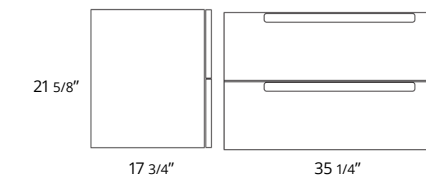

36" Two Drawer Wall-Mounted 36" Deux tiroirs à montage mural