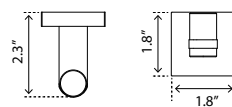

24" Double Towel Bar Porte-serviettes double 24"

Chrome
Matte Black

Code & Price

V72183
\$246

V72185
\$314

Towel Hook Crochet à serviette

Chrome
Matte Black

Code & Price