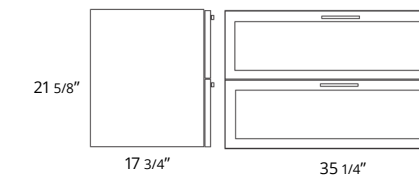

36" Two Drawer Wall-Mounted 36" Deux tiroirs à montage mural

Matte Black
Matte White
Navy Blue
Steel Blue

Code & Price	
BR1003.MB	$2067
BR1003.MW	$2067
BR1003.NB	$2067
BR1003.SB	$2067