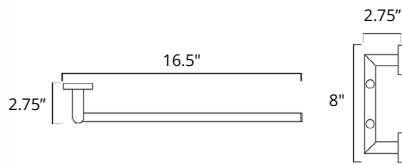

Swivelling Towel Bar Porte-serviettes pivotant

	Code & Price		Code & Price
Chrome	V63453 $183	◆ Polished Nickel	V63456 $269
Brushed Nickel	V63454 $196	◆ PVD Brushed Gold	V63458 $318
Matte Black	V63455 $220	◆ PVD Brushed Bronze	V63459 $341