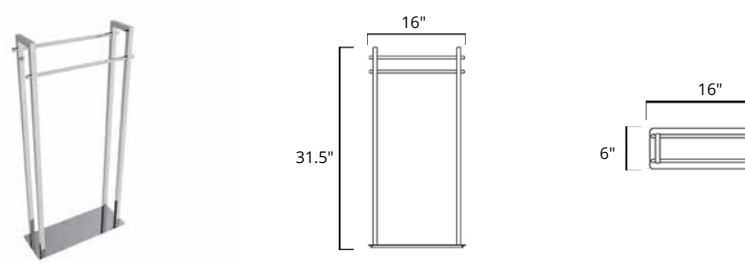

Square Freestanding Towel Stand

Porte-serviettes carré autoportant

- Chrome
- Matte Black

Code & Price	
V91353	$771
V91355	$888