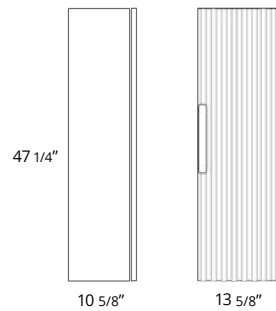

Left/Right Hand Wall Cabinet Armoire murale gauche/droite (Coda Rippled)

- Ash Grey
- Matte Black
- Matte White
- Steel Blue
- Sage Green

Code & Price

- BC1009.AGR
  $1272
- BC1009.MBR
  $1272
- BC1009.MWR
  $1272
- BC1009.SBR
  $1272
- BC1009.SGR
  $1272