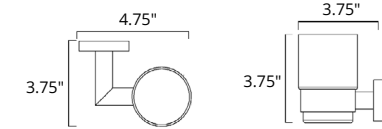

Glass Tumbler Gobelet en verre

Chrome
Brushed Nickel
Matte Black

Code & Price
V62553 $88
V62554 $95
V62555 $109