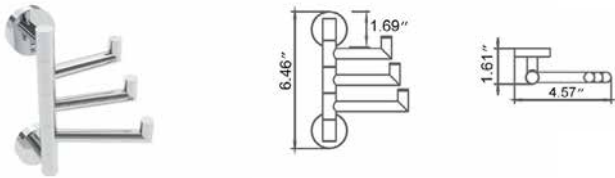

Swivelling Towel Hook Crochet porte-serviettes pivotant

	Code & Price		Code & Price
Chrome	V67273 $112	◆ Polished Nickel	V67276 $198
Brushed Nickel	V67274 $123	◆ PVD Brushed Gold	V67278 $218
Matte Black	V67275 $139	◆ PVD Brushed Bronze	V67279 $238

* incompatible with glass mount