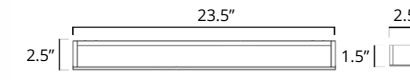

24" Towel Bar Porte-serviettes 24"

Chrome
Brushed Nickel
Matte Black

Code & Price
V1153 \$274
V1154 \$285
V1155 \$318

Brushed Gold Dark
Brushed Gold Light

Code & Price
V1150-BGD \$446
V1150-BGL \$446

24" Double Towel Bar Porte-serviettes double 24"