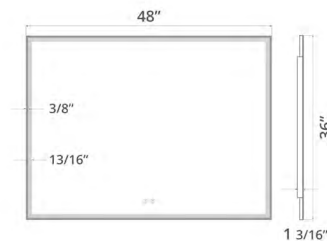

Brushed Bronze
Brushed Gold
Matte Black

Code & Price	
IE1136.BB	$953
IE1136.BG	$953
IE1136.MB	$847
Delivered Lumens	3850
Wattage	27W

48" x 36" Eden LED Mirror
48" x 36" Miroir LED Eden