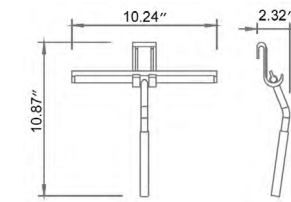

Squeegee Raclette