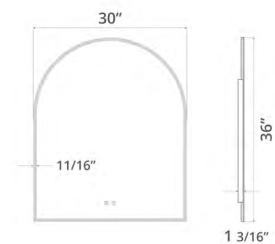

Felix

Gemma

Hudson

Iris

Kiara

30" x 36" Gemma LED Mirror
30" x 36" Miroir LED Gemma

Code & Price	
IG1130	\$678

Delivered Lumens 3300
Wattage 23W