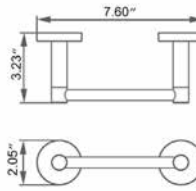

Pivot Toilet Paper Holder Porte-papier hygiénique pivotant

Chrome
Brushed Nickel
Matte Black

Code & Price		Code & Price
V67073 $120	◆ Polished Nickel	V67076 $180
V67074 $133	◆ PVD Brushed Gold	V67078 $208
V67075 $163	◆ PVD Brushed Bronze	V67079 $218