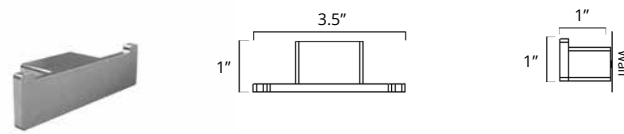

Towel Hook
Crochet à serviette

- Chrome
- Brushed Nickel
- Matte Black

Code & Price	
V3213	\$39
V3214	\$42
V3215	\$48

- Brushed Gold Dark
- Brushed Gold Light

Code & Price	
V3210-BGD	\$85
V3210-BGL	\$85

Double Towel Hook
Crochet porte-serviette double