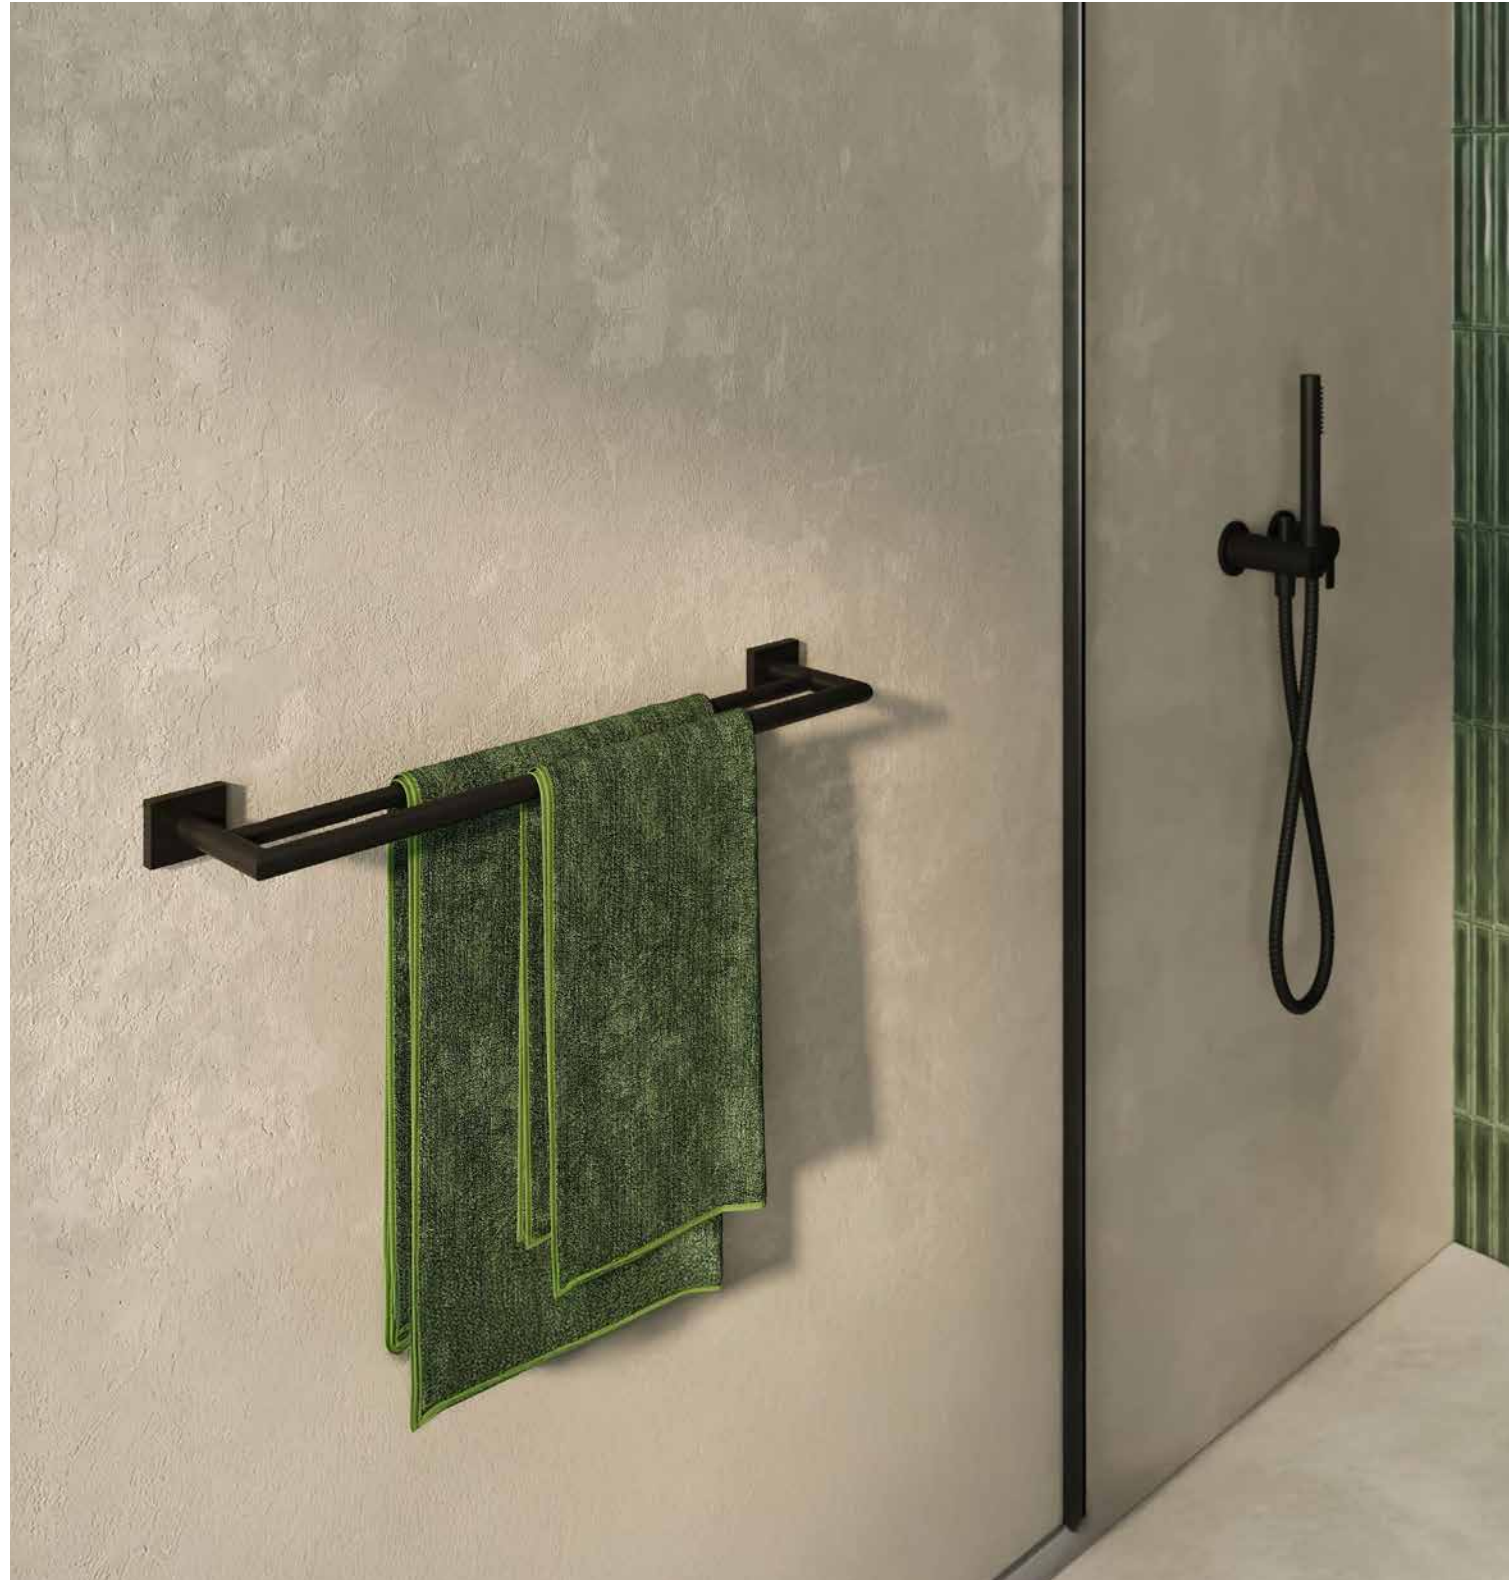

Finishes Finitions

Brushed Gold Light (BGL)
Lumière Or Brossée