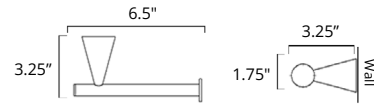

Cone

Toilet Paper Holder
Porte-papier hygiénique