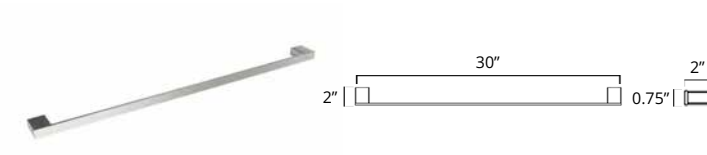

30" Towel Bar Porte-serviettes 30"

Chrome
Brushed Nickel

Code & Price	Code & Price
V3163 $147	Matte Black V3165 $176
V3164 $154	Brushed Gold Dark V3160-BGD $292

Matte Black
Brushed Gold Dark

Code & Price	Code & Price
V3163 $147	V3165 $176
V3164 $154	V3160-BGD $292