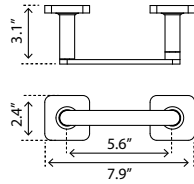

Pivot Toilet Paper Holder Porte-papier hygiénique pivotant

- Chrome
- ◆ Brushed Nickel
- Matte Black

Code & Price		Code & Price
V71073 \$168	◆ Polished Nickel	V71076 \$245
V71074 \$204	◆ PVD Brushed Gold	V71078 \$255
V71075 \$198	◆ PVD Brushed Bronze	V71079 \$266