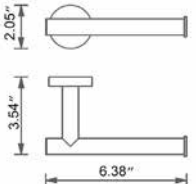

Toilet Paper Holder (RH) Porte-papier hygiénique (MD)

Chrome
Brushed Nickel
Matte Black

Code & Price		Code & Price
V67023 $67	◆ Polished Nickel	V67026 $88
V67024 $73	◆ PVD Brushed Gold	V67028 $99
V67025 $81	◆ PVD Brushed Bronze	V67029 $109