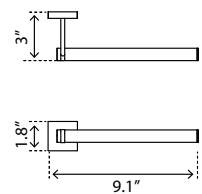

8" Towel Bar Porte-serviettes 8"

Chrome
Matte Black

Code & Price

V72323
$100

V72325
$129