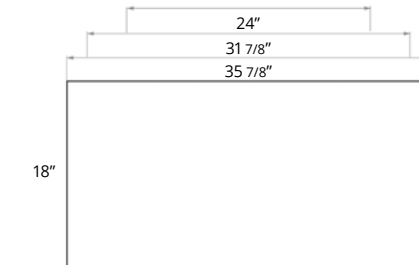

Vanity Top Matte White Comptoir de vanité blanc mat

- 24"
- 31"
- 36"

Code & Price

- B2124N.MW
  $361
- B2131N.MW
  $435
- B2136N.MW
  $467