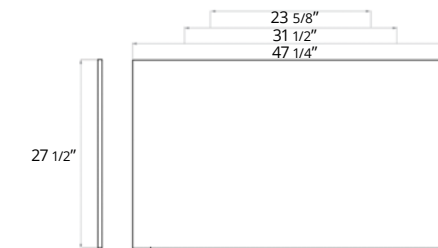

Lyric Wall Mirror Miroir mural Lyric

- 24"
- 31"
- 48"

Code & Price

- IL1024
  $361
- IL1031
  $435
- IL1048
  $520

Pop Down™ Drain Pop Down™ Drain