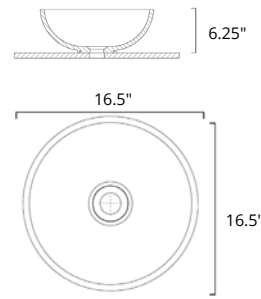

Vessel Sinks

Vasques

Gabrielli

	Code	Price
W x D x H L x P x T 16.5" x 16.5" x 6.25"	B9311	$604
Height from Countertop Hauteur du comptoir 6.3"		
Finish: <i>Gloss White</i>