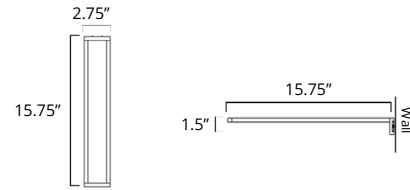

Fire

Tall Towel Hook
Crochet à serviette haut

- Chrome
- Brushed Nickel
- Matte Black

Code & Price

- V5263
\$99
- V5264
\$104
- V5265
\$132

Double Towel Hanger
Porte-serviettes double

- Chrome
- Brushed Nickel
- Matte Black