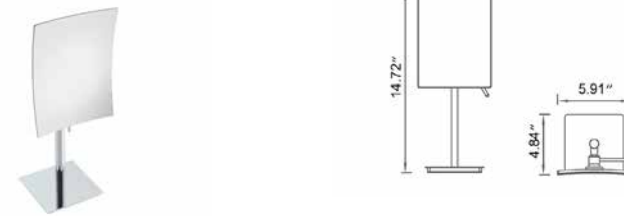

Freestanding Mirror Miroir autoportant

Code & Price	
Chrome	V9143 $221
Matte Black	V9145 $292

• 3x Zoom • Zoom x3