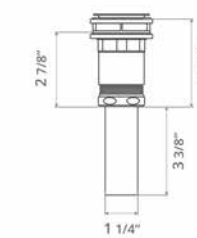

Pop Down™ Drain Pop Down™ Drain

- Chrome
- Brushed Nickel
- Matte Black
- Polished Nickel

Code & Price

- B7073
  $169
- B7074
  $211
- B7075
  $222
- B7076
  $233