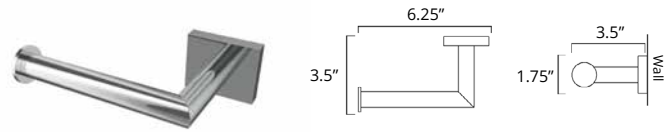

Toilet Paper Holder (RH) Porte-papier hygiénique (MD)

Chrome
Brushed Nickel
Matte Black

Code & Price	Finish	Code & Price
V62023 $78	Polished Nickel	V62026 $98
V62024 $82	PVD Brushed Gold	V62028 $115
V62025 $95	PVD Brushed Bronze	V62029 $121