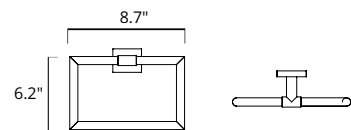

Towel Ring Anneau porte-serviette

Chrome
Brushed Nickel
Matte Black

Code & Price
V62323 $92
V62324 $104
V62325 $118

◆ Polished Nickel
◆ PVD Brushed Gold
◆ PVD Brushed Bronze

Code & Price
V62326 $149
V62328 $165
V62329 $188