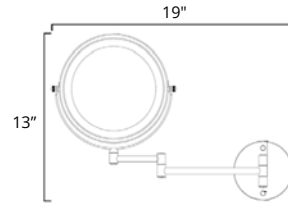

Double-Sided Lighted Wall-Mounted Mirror Miroir mural éclairé double face

- 5x Zoom
- Battery Operated
- LED Backlit
- 572 Lumens
- Zoom x5
- Fonctionnent sur batterie
- LED rétro-éclairé
- 572 lumens

Code & Price

Chrome	V9053 $308
Brushed Nickel	V9054 $330
Matte Black	V9055 $352