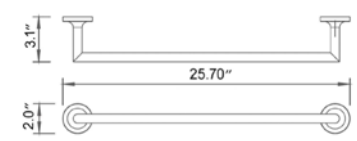

24" Towel Bar Porte-serviettes 24"

- Chrome
- Brushed Nickel
- Matte Black

Code & Price	Code & Price
V70153 $152	Polished Nickel V70156 $205
V70154 $186	PVD Brushed Gold V70158 $228
V70155 $193	PVD Brushed Bronze V70159 $232