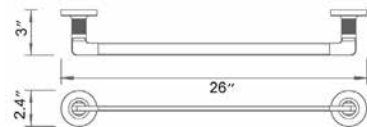

24" Towel Bar Porte-serviettes 24"