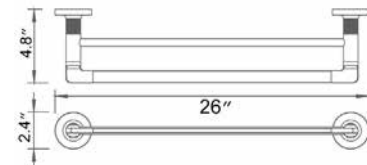

V69140.58
\$269

24" Towel Bar Porte-serviettes 24"

Matte Black & Chrome
Matte Black & PVD Brushed Gold

Code & Price

V69150.35
\$269

V69150.58
\$292

24" Double Towel Bar Porte-serviettes double 24"

Matte Black & Chrome
Matte Black & PVD Brushed Gold