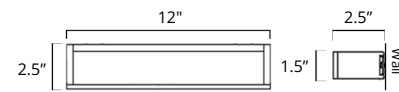

Code & Price
V1080-BGD \$172
V1080-BGL \$172

12" Towel Bar Porte-serviettes 12"

Chrome
Brushed Nickel
Matte Black

Code & Price
V1123 \$178
V1124 \$190
V1125 \$222

Brushed Gold Dark
Brushed Gold Light

Code & Price
V1120-BGD \$323
V1120-BGL \$323