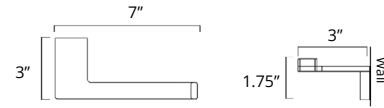

Ash

Toilet Paper Holder (LH)
Porte-papier hygiénique (MG)

- Chrome
- Brushed Nickel
- Matte Black

Code & Price	
V61013	$78
V61014	$86
V61015	$98