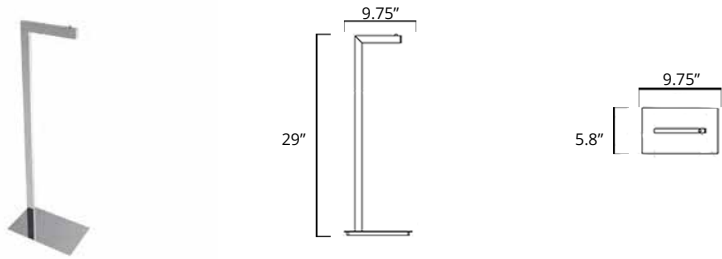

Fire

Square Freestanding Toilet Paper Holder Porte-papier carré autoportant carrée

Code & Price	
Matte White	V91052 $514
Chrome	V91053 $444
Matte Black	V91055 $514