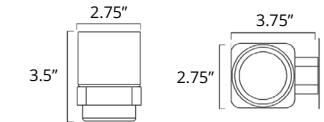

Glass Tumbler Gobelet en verre

Chrome
Matte Black

Code & Price
V4553 $64
V4555 $78