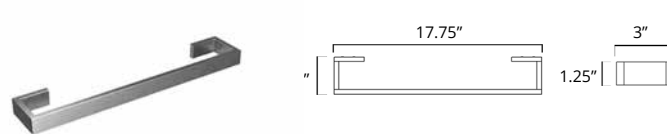

18" Towel Bar Porte-serviettes 18"

Finish	Code & Price	Code & Price
Chrome	V5143 $170	Brushed Gold Dark V5140-BGD $294
Brushed Nickel	V5144 $183	Brushed Gold Light V5140-BGL $294
Matte Black	V5145 $218