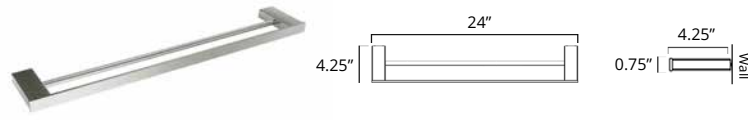

Cinder

24" Double Towel Bar
Porte-serviettes double 24"

- Chrome
- Brushed Nickel
- Matte Black

Code & Price	
V3183	$190
V3184	$199
V3185	$220