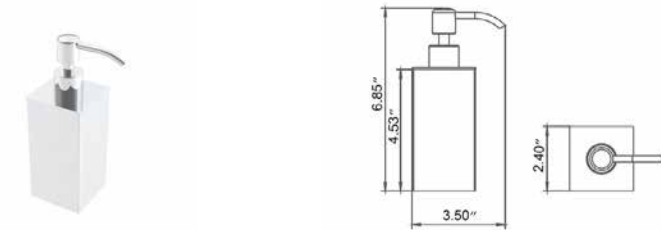

Freestanding Soap Dispenser - 220ml Distributeur de savon autoportante - 220ml

Code & Price	
Chrome	V92343 $174
Brushed Nickel	V92344 $187
Matte Black	V92345 $198