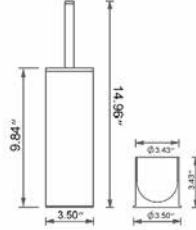

Glow

Freestanding Toilet Brush Brosse de toilette autoportante