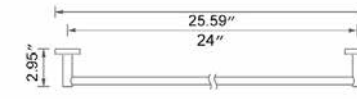

Lava

24" Towel Bar Porte-serviettes 24"

Chrome
Brushed Nickel
Matte Black

Code & Price		Code & Price
V67153 $123	◆ Polished Nickel	V67156 $199
V67154 $146	◆ PVD Brushed Gold	V67158 $229
V67155 $174	◆ PVD Brushed Bronze	V67159 $236