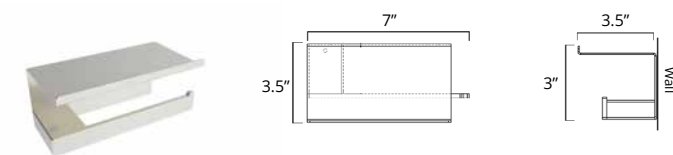

Toilet Paper Holder With Shelf Porte-papier toilette avec étagère

Chrome
Brushed Nickel
Matte Black

Code & Price	Code & Price
V3053 $141	Matte Black V3165 $176
V3054 $154	Brushed Gold Dark V3160-BGD $292
V3055 $176	

Brushed Gold Dark
Matte Black

Code & Price	Code & Price
V3053 $141	V3165 $176
V3054 $154	V3160-BGD $292
V3055 $176