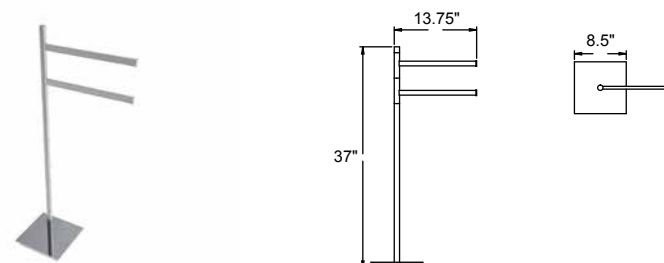

Square Freestanding Swivelling Double Towel Bar

Porte-serviettes carré autoportant pivotant double

- Chrome
- Matte Black

Code & Price	
V91253	$549
V91255	$607