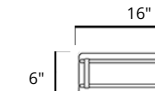

Square Freestanding Towel Stand Porte-serviettes carré autoportant

Chrome
Matte Black

Code & Price	
V91353	$771
V91355	$888