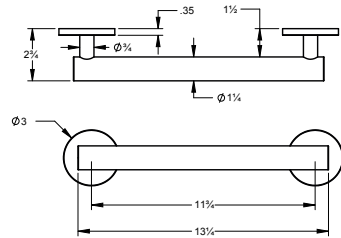

Match your Lava accessories with one of our towel warmers:

Blenheim
Laveno
Ortona

page 18
page 22
page 26

Romano
Rosendal
Sorano

page 28
page 30
page 38

Lava

12" Lava Grab Bar Barre d'appui Lava 12"

	Code & Price		Code & Price
Matte White	V94432 \$198	Matte Black	V94435 \$198
Chrome	V94433 \$154	Polished Nickel	V94436 \$220
Brushed Nickel	V94434 \$209	PVD Brushed Gold	V94438 \$242