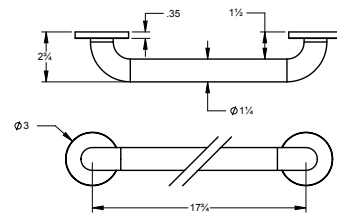

18" Round Grab Bar

Barre d'appui ronde de 18"

	Code & Price		Code & Price
Matte White	V94142 $231	Matte Black	V94145 $231
Chrome	V94143 $187	Polished Nickel	V94146 $253
Brushed Nickel	V94144 $242	PVD Brushed Gold	V94148 $275