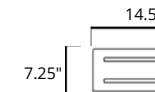

Erupt

Square Freestanding Toilet Paper Holder Porte-papier carré autoportant carrée

Matte White
Chrome
Matte Black

Code & Price	
V91052	\$514
V91053	\$444
V91055	\$514

Square Freestanding Double Towel Bar Porte-serviettes autoportant double carrée