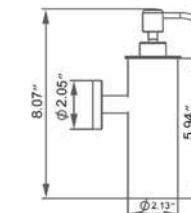

Wall-Mounted Soap Dispenser - 250ml Distributeur de savon mural - 250ml

Chrome	V92323 $139
Brushed Nickel	V92324 $151
Matte Black	V92325 $163