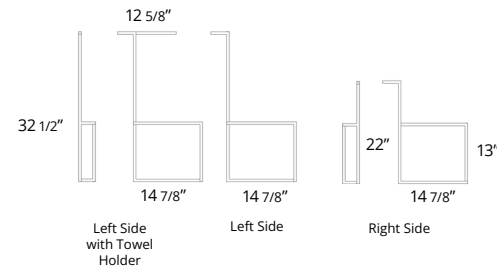

Decorative Leg Set - Anthracite
Ensemble de pattes décoratives - Anthracite

- Decorative Leg Set
- Decorative Leg Set with Towel Holder

Code & Price	
BA1013.AN	$243
BA1014.AN	$296