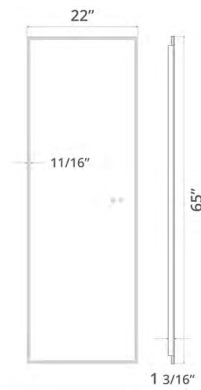

22" x 65" Camden LED Mirror
22" x 65" Miroir LED Camden