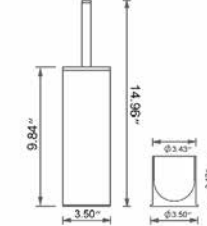

Lava

Freestanding Toilet Brush Brosse de toilette autoportante

Chrome	V92113 $116
Brushed Nickel	V92114 $129
Matte Black	V92115 $139