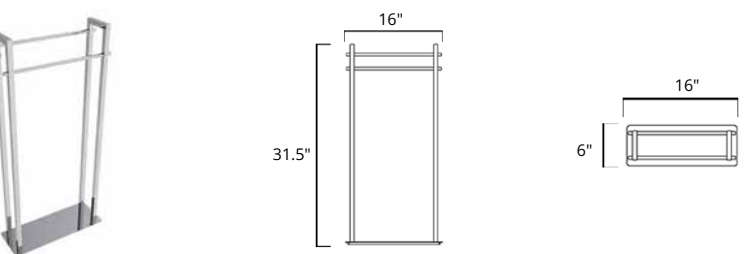

Square Freestanding Towel Stand Porte-serviettes carré autoportant

Code & Price	
Chrome	V91353 $771
Matte Black	V91355 $888