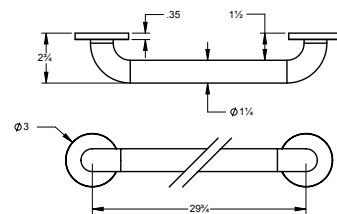

30" Round Grab Bar

Barre d'appui ronde de 30"

	Code & Price		Code & Price
Matte White	V94162 $297	Matte Black	V94165 $297
Chrome	V94163 $253	Polished Nickel	V94166 $320
Brushed Nickel	V94164 $308	PVD Brushed Gold	V94168 $341

All ICO Grab Bars are:

- ADA Compliant
- Made of brass
- Weight tested to 250lbs

Toutes les barres d'appui ICO sont:

- Conforme à l'ADA
- Fabriqué en laiton
- Poids testé à 250lbs

Please note, product specifications and dimensions are subject to change without notice.
Veuillez noter que les spécifications et les dimensions des produits sont sujettes à changement sans préavis.