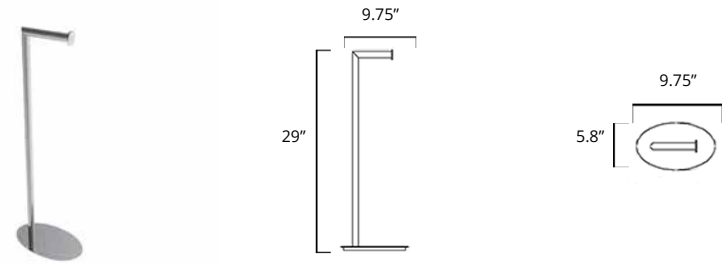

Freestanding

Sur pied

Round Freestanding Toilet Paper Holder

Porte-papier autoportant rond

- Matte White
- Chrome
- Matte Black

Code & Price	
V91012	$490
V91013	$420
V91015	$490