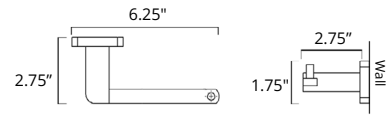

Spark

Toilet Paper Holder Porte-papier hygiénique