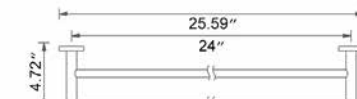

24" Double Towel Bar Porte-serviettes double 24"

Chrome
Brushed Nickel
Matte Black

Code & Price		Code & Price
V67183 $168	◆ Polished Nickel	V67186 $258
V67184 $202	◆ PVD Brushed Gold	V67188 $279
V67185 $245	◆ PVD Brushed Bronze	V67189 $294