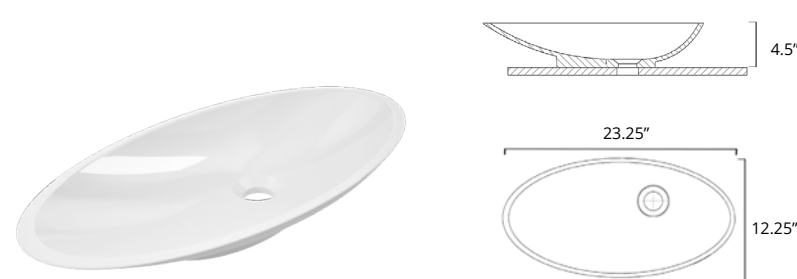

Caccini

	Code	Price
W x D x H L x P x T 23.25" x 12.25" x 4.5"	B9011	$741
Height from Countertop Hauteur du comptoir 4.5"		
Finish: Gloss White