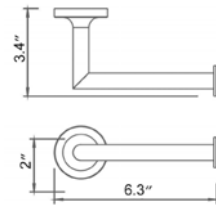

Glow

Toilet Paper Holder Porte-papier hygiénique

- Chrome
- Brushed Nickel
- Matte Black

Code & Price	Code & Price
V70013 $85	Polished Nickel V70016 $101
V70014 $96	PVD Brushed Gold V70018 $112
V70015 $100	PVD Brushed Bronze V70019 $113