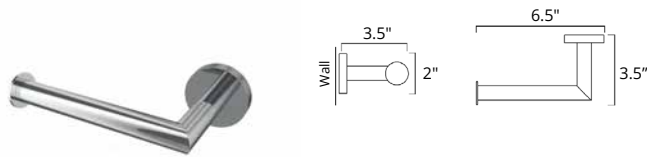

Toilet Paper Holder (RH) Porte-papier hygiénique (MD)

	Code & Price		Code & Price
Matte White	V63022 $90	Polished Nickel	V63026 $96
Chrome	V63023 $78	PVD Brushed Gold	V63028 $104
Brushed Nickel	V63024 $82	PVD Brushed Bronze	V63029 $105
Matte Black	V63025 $95