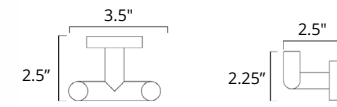

Double Towel Hook Crochet porte-serviette double

	Code & Price		Code & Price
Matte White	V63222 $77	Polished Nickel	V63226 $81
Chrome	V63223 $60	PVD Brushed Gold	V63228 $116
Brushed Nickel	V63224 $67	PVD Brushed Bronze	V63229 $105
Matte Black	V63225 $81