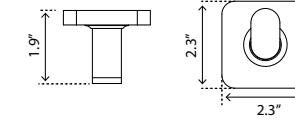

Vapor

Towel Hook Crochet à serviette

- Chrome
- Brushed Nickel
- Matte Black

Code & Price		Code & Price
V71213 $56	◆ Polished Nickel	V71216 $91
V71214 $71	◆ PVD Brushed Gold	V71218 $99
V71215 $70	◆ PVD Brushed Bronze	V71219 $108