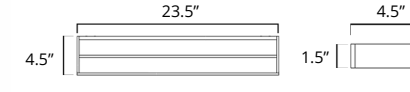

24" Towel Bar Porte-serviettes 24"

Chrome
Brushed Nickel
Matte Black

Code & Price
V1153 \$274
V1154 \$285
V1155 \$318

Brushed Gold Dark
Brushed Gold Light

Code & Price
V1150-BGD \$446
V1150-BGL \$446

24" Double Towel Bar Porte-serviettes double 24"