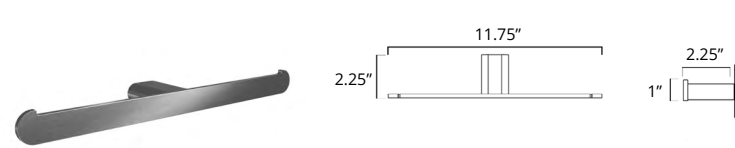

Double Toilet Paper Holder
Double porte papier toilette

Chrome
Brushed Nickel

Code & Price
V4043 $99
V4044 $113

Matte Black
Brushed Gold Light

Code & Price
V4045 $132
V4040-BGL $172