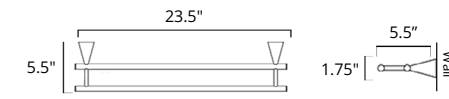

Cone

24" Double Towel Bar
Porte-serviettes double 24"