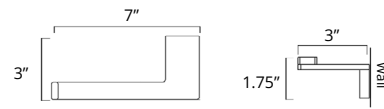

Toilet Paper Holder (RH)
Porte-papier hygiénique (MD)

- Chrome
- Brushed Nickel
- Matte Black

Code & Price	
V61023	$78
V61024	$86
V61025	$98