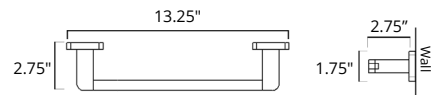

12" Towel Bar Porte-serviettes 12"