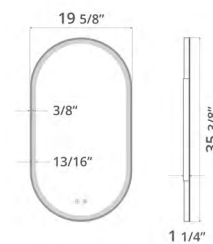

Anodized aluminum frame finish options:

Features:

20" x 36" Kiara LED Mirror
20" x 36" Miroir LED Kiara

NEW

	Code & Price	
Brushed Bronze	IK1120.BB	\$816
Brushed Gold	IK1120.BG	\$816
Matte Black	IK1120.MB	\$763
	Delivered Lumens Wattage	2350 18W