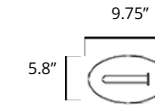

Lava

Round Freestanding Toilet Paper Holder Porte-papier autoportant rond

	Code & Price
Matte White	V91012 $490
Chrome	V91013 $420
Matte Black	V91015 $490