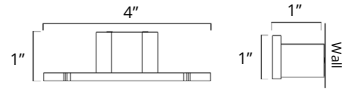

Double Towel Hook Crochet porte-serviette double

Chrome
Brushed Nickel
Matte Black

Code & Price
V4223 $52
V4224 $56
V4225 $61

Brushed Gold Dark
Brushed Gold Light

Code & Price
V4220-BGD $103
V4220-BGL $103