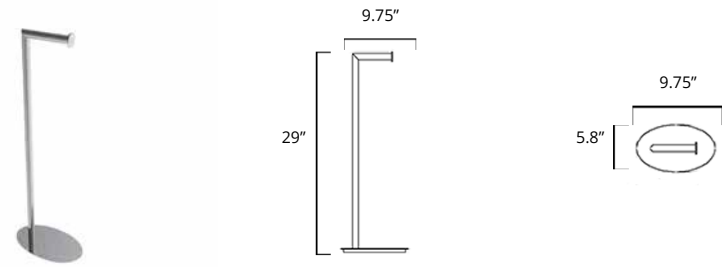

Code & Price	
Matte White	V91012 \$490
Chrome	V91013 \$420
Matte Black	V91015 \$490

Round Freestanding Double Towel Bar Porte-serviettes autoportant double rond

Code & Price	
Matte White	V91112 \$759
Chrome	V91113 \$642
Matte Black	V91115 \$759