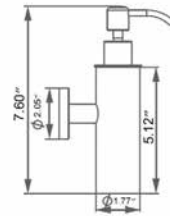

Wall-Mounted Soap Dispenser - 150ml Distributeur de savon mural - 150ml

- Chrome
- Brushed Nickel
- Matte Black

Code & Price

- V92313
  $104
- V92314
  $116
- V92315
  $129