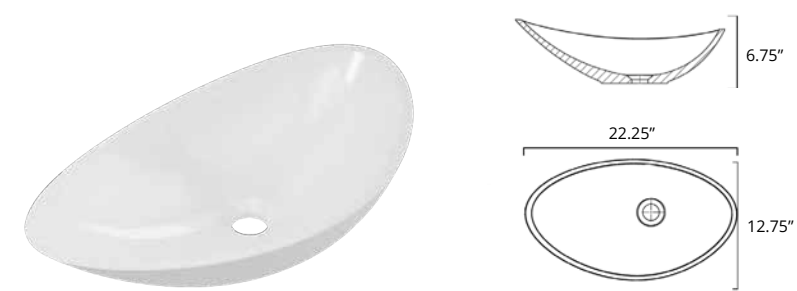

Cavalli

	Code	Price
W x D x H L x P x T 22.25" x 12.75" x 6.75"	B8711	$741
Height from Countertop Hauteur du comptoir 6.75"		
Finish: Gloss White