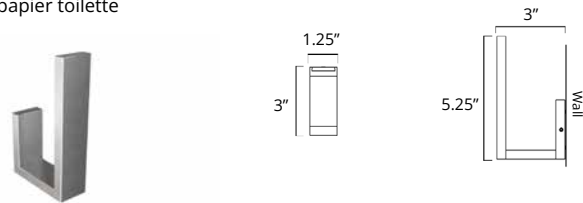

Spare Toilet Paper Holder Distributeur de papier toilette

Finish	Code & Price	Code & Price
Chrome	V5083 $141	Brushed Gold Dark V5080-BGD $161
Brushed Nickel	V5084 $154	Brushed Gold Light V5080-BGL $161
Matte Black	V5085 $176