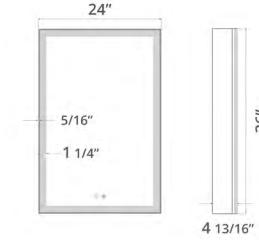

Nova

Jackson

Nova

Anodized aluminum frame finish options:

Features:

24" x 36" Nova LED Medicine Cabinet 24" x 36" Armoire à pharmacie LED Nova

NEW

Code & Price	
Brushed Bronze	IN1124.BB \$2199
Brushed Gold	IN1124.BG \$2199
Matte Black	IN1124.MB \$1999
Delivered Lumens Wattage	2650 30W