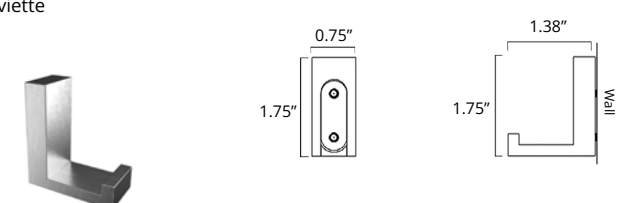

Towel Hook Crochet à serviette

Finish	Code & Price	Code & Price
Chrome	V5213 $55	Brushed Gold Dark V5210-BGD $75
Brushed Nickel	V5214 $58	Brushed Gold Light V5210-BGL $75
Matte Black	V5215 $70