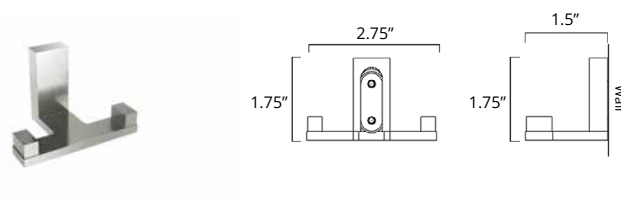

Double Towel Hook Crochet porte-serviette double

Finish	Code & Price	Code & Price
Chrome	V5223 $74	Brushed Gold Dark V5220-BGD $103
Brushed Nickel	V5224 $78	Brushed Gold Light V5220-BGL $103
Matte Black	V5225 $90