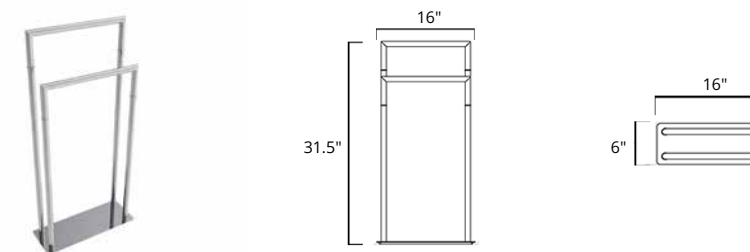

Round Freestanding Towel Stand Porte-serviettes rond autoportant

	Code & Price
Chrome	V91313 $700
Matte Black	V91315 $818

Spark

Summit

Vapor

Freestanding

Grab Bars

Spark

Summit

Vapor

Freestanding

Grab Bars