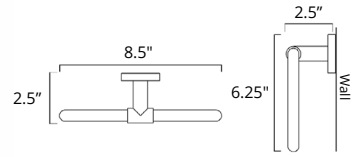

Summit

Towel Ring Anneau porte-serviette

	Code & Price		Code & Price
Matte White	V63312 $112	Polished Nickel	V63316 $116
Chrome	V63313 $92	◆ PVD Brushed Gold	V63318 $148
Brushed Nickel	V63314 $104	◆ PVD Brushed Bronze	V63319 $171
Matte Black	V63315 $118