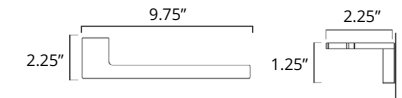

8" Towel Bar
Porte-serviettes 8"

- Chrome
- Brushed Nickel
- Matte Black

Code & Price	
V61313	$88
V61314	$95
V61315	$106