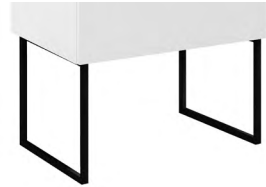

Modern Leg Set Ensemble de pattes moderne

- Matte Black

Code & Price

- BA031.MB
  $158