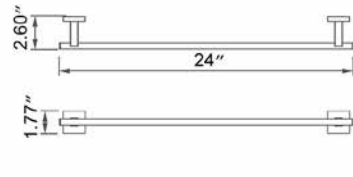

24" Towel Bar
Porte-serviettes 24"

Chrome
Matte Black

Code & Price

V66153
$123

V66155
$151