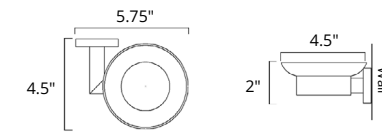

Crater

Glass Soap Dish Porte-savon en verre

Chrome
Brushed Nickel
Matte Black

Code & Price
V62523 $88
V62524 $97
V62525 $109