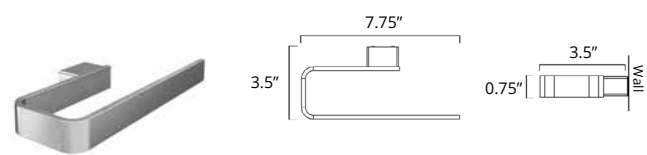

8" Towel Bar
Porte-serviettes 8"

- Chrome
- Brushed Nickel
- Matte Black

Code & Price	
V3313	$82
V3314	$92
V3315	$103

- Brushed Gold Dark
- Brushed Gold Light

Code & Price	
V3310-BGD	$176
V3310-BGL	$176