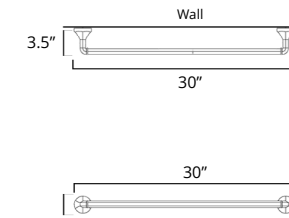

24" Towel Bar Porte-serviettes 24"

Chrome
Brushed Nickel

Code & Price	
V2153	\$119
V2154	\$131

Magma

30" Towel Bar Porte-serviettes 30"

Chrome
Brushed Nickel

Code & Price	
V2163	\$154
V2164	\$166

24" Double Towel Bar Porte-serviettes double 24"