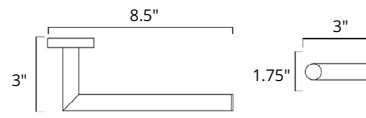

8" Towel Bar Porte-serviettes 8"

Chrome
Brushed Nickel
Matte Black

Code & Price
V62313 $75
V62314 $81
V62315 $92

◆ Polished Nickel
◆ PVD Brushed Gold
◆ PVD Brushed Bronze

Code & Price
V62316 $98
V62318 $108
V62319 $118