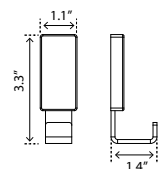

Towel Hook Crochet à serviette