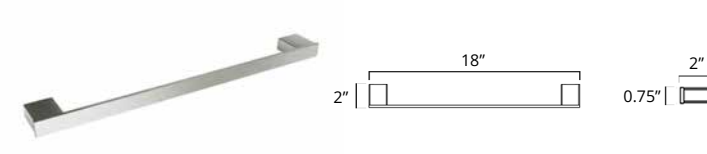

18" Towel Bar Porte-serviettes 18"

Chrome
Brushed Nickel
Matte Black

Code & Price	Code & Price
V3133 $104	Brushed Gold Dark V3130-BGD $203
V3134 $114	Brushed Gold Light V3130-BGL $203
V3135 $133	

Brushed Gold Dark
Brushed Gold Light

Code & Price	Code & Price
V3130-BGD $203	V3130-BGL $203
V3130-BGL $203