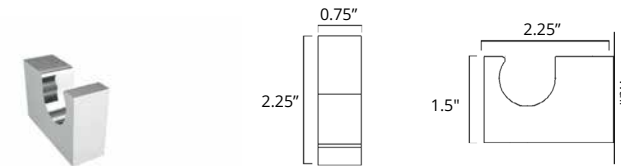

Towel Hook Crochet à serviette

Finish	Code & Price
Chrome	V5233 $64
Matte Black	V5235 $78