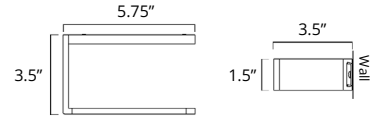

Erupt

Toilet Paper Holder Porte-papier hygiénique

Chrome
Brushed Nickel

Code & Price
V1013 $143
V1014 $154

Matte Black
Brushed Gold Light

Code & Price
V1015 $185
V1010-BGL $198