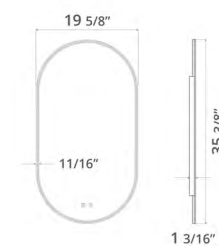

Hudson

Iris

Felix

Gemma

Hudson

Iris

Kiara

Code & Price	
IH1432	$688

Delivered Lumens 2700
Wattage 19W

Features:

20" x 36" Iris LED Mirror
20" x 36" Miroir LED Iris

Code & Price	
II1120	$625

Delivered Lumens 2550
Wattage 18W

Felix

Gemma

Hudson

Iris

Kiara