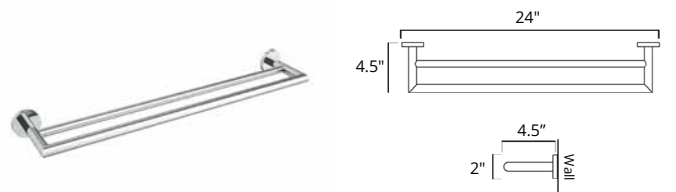

24" Double Towel Bar Porte-serviettes double 24"

	Code & Price		Code & Price
Matte White	V63182 $221	Polished Nickel	V63186 $233
Chrome	V63183 $196	PVD Brushed Gold	V63188 $314
Brushed Nickel	V63184 $209	PVD Brushed Bronze	V63189 $316
Matte Black	V63185 $233		

Summit

Towel Hook Crochet à serviette

	Code & Price		Code & Price
Matte White	V63212 $62	Polished Nickel	V63216 $65
Chrome	V63213 $46	PVD Brushed Gold	V63218 $81
Brushed Nickel	V63214 $56	PVD Brushed Bronze	V63219 $81
Matte Black	V63215 $65		

Double Towel Hook Crochet porte-serviette double

	Code & Price		Code & Price
Matte White	V63222 $77	Polished Nickel	V63226 $81
Chrome	V63223 $60	PVD Brushed Gold	V63228 $116
Brushed Nickel	V63224 $67	PVD Brushed Bronze	V63229 $105
Matte Black	V63225 $81		

Towel Hook Crochet à serviette

	Code & Price		Code & Price
Matte White	V63232 $58	Polished Nickel	V63236 $64
Chrome	V63233 $44	PVD Brushed Gold	V63238 $81
Brushed Nickel	V63234 $51	PVD Brushed Bronze	V63239 $81
Matte Black	V63235 $58		

* incompatible with glass mount

Double Towel Hook Crochet porte-serviette double

	Code & Price		Code & Price
Matte White	V63252 $81	Polished Nickel	V63256 $85
Chrome	V63253 $52	PVD Brushed Gold	V63258 $93
Brushed Nickel	V63254 $75	PVD Brushed Bronze	V63259 $92
Matte Black	V63255 $85