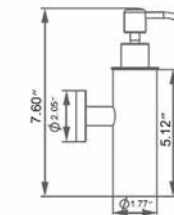

Wall-Mounted Soap Dispenser - 150ml Distributeur de savon mural - 150ml

Chrome	V92313 $104
Brushed Nickel	V92314 $116
Matte Black	V92315 $129