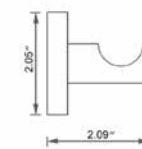

Towel Hook Crochet à serviette

Chrome
Brushed Nickel
Matte Black

Code & Price		Code & Price
V67213 $41	◆ Polished Nickel	V67216 $63
V67214 $48	◆ PVD Brushed Gold	V67218 $73
V67215 $57	◆ PVD Brushed Bronze	V67219 $78