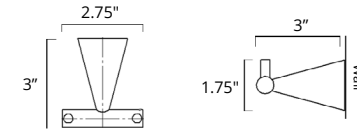

Cone

Chrome

Code & Price

V65013
$99

Chrome

Code & Price

V65033
$114

Chrome

Code & Price

V65133
$128

Matte Black

V65135
$147

Chrome

Code & Price

V65143
$143

Matte Black

V65145
$161

Chrome

Code & Price

V65153
$156

Matte Black

V65155
$176

Chrome

Code & Price

V65163
$170

Matte Black

V65165
$198

Cone

Chrome

Code & Price

V65183
$224

Matte Black

V65185
$247

Chrome

Code & Price

V65213
$51

Matte Black

V65215
$58

Chrome

Code & Price

V65223
$56

Matte Black

V65225
$73

Chrome

Code & Price

V65313
$114

Matte Black

V65315
$132