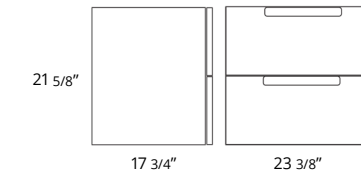

24" Two Drawer Wall-Mounted 24" Deux tiroirs à montage mural