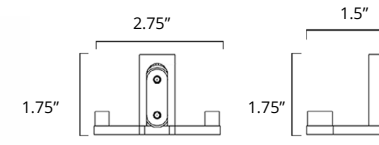

Double Towel Hook Crochet porte-serviette double

Chrome
Brushed Nickel

Code & Price
V1223 $74
V1224 $78

Matte Black
Brushed Gold Light

Code & Price
V1225 $90
V1220-BGL $103