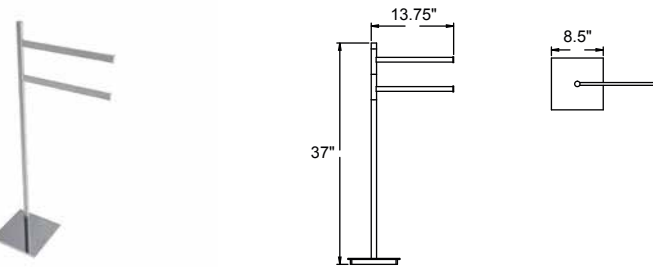

Square Freestanding Double Towel Bar Porte-serviettes autoportant double carrée

Code & Price	
Matte White	V91152 \$818
Chrome	V91153 \$700
Matte Black	V91155 \$818

Square Freestanding Swivelling Double Towel Bar Porte-serviettes carré autoportant pivotant double