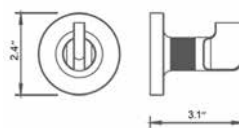

Towel Hook Crochet à serviette