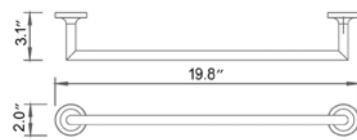

18" Towel Bar Porte-serviettes 18"

- Chrome
- Brushed Nickel
- Matte Black

Code & Price	Code & Price
V70143 \$130	Polished Nickel V70146 \$188
V70144 \$168	PVD Brushed Gold V70148 \$205
V70145 \$170	PVD Brushed Bronze V70149 \$210