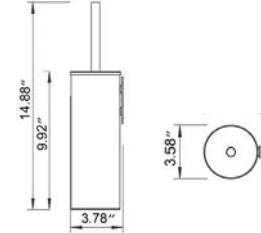

Wall-Mounted Toilet Brush Brosse de toilette murale

- Chrome
- Brushed Nickel
- Matte Black

Code & Price

- V92123
  $129
- V92124
  $139
- V92125
  $151

Wall-Mounted Toilet Brush Brosse de toilette murale