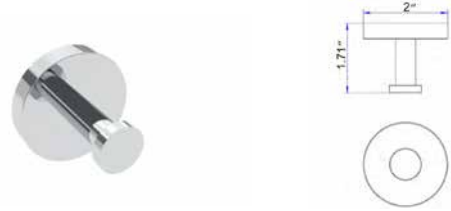

Lava

Towel Hook Crochet à serviette

	Code & Price		Code & Price
Chrome	V67233 $39	◆ Polished Nickel	V67236 $64
Brushed Nickel	V67234 $45	◆ PVD Brushed Gold	V67238 $74
Matte Black	V67235 $55	◆ PVD Brushed Bronze	V67239 $79