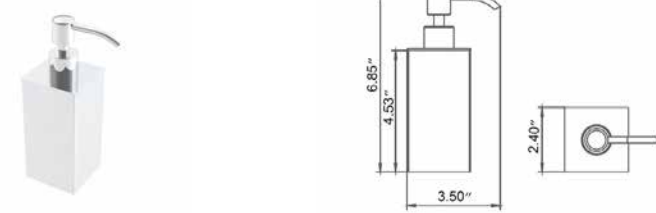

Freestanding Soap Dispenser - 220ml Distributeur de savon autoportante - 220ml

Code & Price	
Chrome	V92343 $174
Brushed Nickel	V92344 $187
Matte Black	V92345 $198