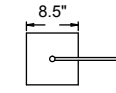

Square Freestanding Swivelling Double Towel Bar Porte-serviettes carré autoportant pivotant double

Chrome
Matte Black

Code & Price	
V91253	$549
V91255	$607