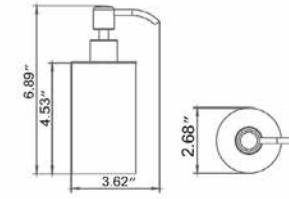

Glow

Freestanding Soap Dispenser - 220ml Distributeur de savon autoportante - 220ml

- Chrome
- Brushed Nickel
- Matte Black

Code & Price	
V92333	$174
V92334	$187
V92335	$198