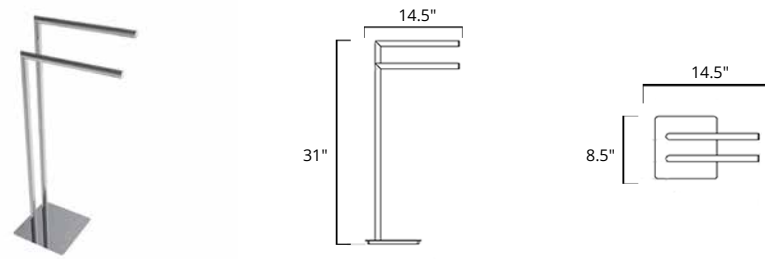

Code & Price	
Matte White	V91012 \$490
Chrome	V91013 \$420
Matte Black	V91015 \$490

Round Freestanding Double Towel Bar Porte-serviettes autoportant double rond

Code & Price	
Matte White	V91112 \$759
Chrome	V91113 \$642
Matte Black	V91115 \$759