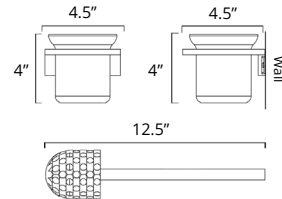

Wall-Mounted Toilet Brush Brosse de toilette murale

Chrome
Brushed Nickel
Matte Black

Code & Price	
V1613	$166
V1614	$178
V1615	$198

Replacement Toilet Brush Remplacement brosse de toilette

Code & Price	
V161B	$41