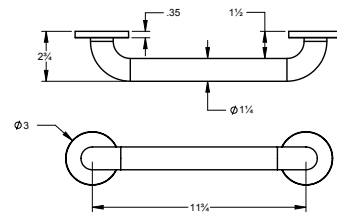

Grab Bars

Barres d'appui

12" Round Grab Bar

Barre d'appui ronde de 12"

	Code & Price		Code & Price
Matte White	V94132 $198	Matte Black	V94135 $198
Chrome	V94133 $154	Polished Nickel	V94136 $220
Brushed Nickel	V94134 $209	PVD Brushed Gold	V94138 $242