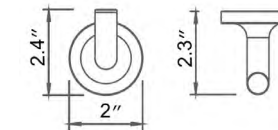

Glow

Towel Hook Crochet à serviette

- Chrome
- Brushed Nickel
- Matte Black

Code & Price	Code & Price
V70213 $56	Polished Nickel V70216 $81
V70214 $74	PVD Brushed Gold V70218 $88
V70215 $77	PVD Brushed Bronze V70219 $90