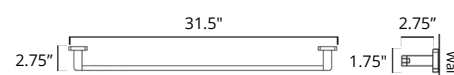

24" Towel Bar Porte-serviettes 24"

Chrome

Code & Price

V64153
\$178

Matte Black

V64155
\$221

30" Towel Bar Porte-serviettes 30"

Chrome