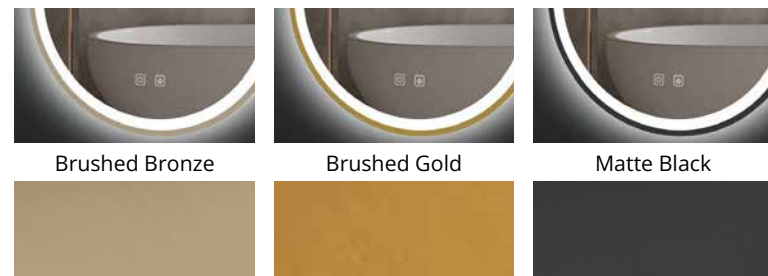

Anodized aluminum frame finish options:

Features:

20" x 36" Kiara LED Mirror
20" x 36" Miroir LED Kiara

NEW

	Code & Price	
Brushed Bronze	IK1120.BB	\$816
Brushed Gold	IK1120.BG	\$816
Matte Black	IK1120.MB	\$763
	Delivered Lumens Wattage	2350 18W