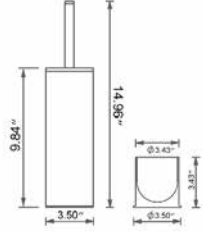

Code & Price

V9133
\$187

V9135
\$256

- 3x Zoom
- Zoom x3

Flow

Freestanding Toilet Brush Brosse de toilette autoportante

- Chrome
- Brushed Nickel
- Matte Black

Code & Price