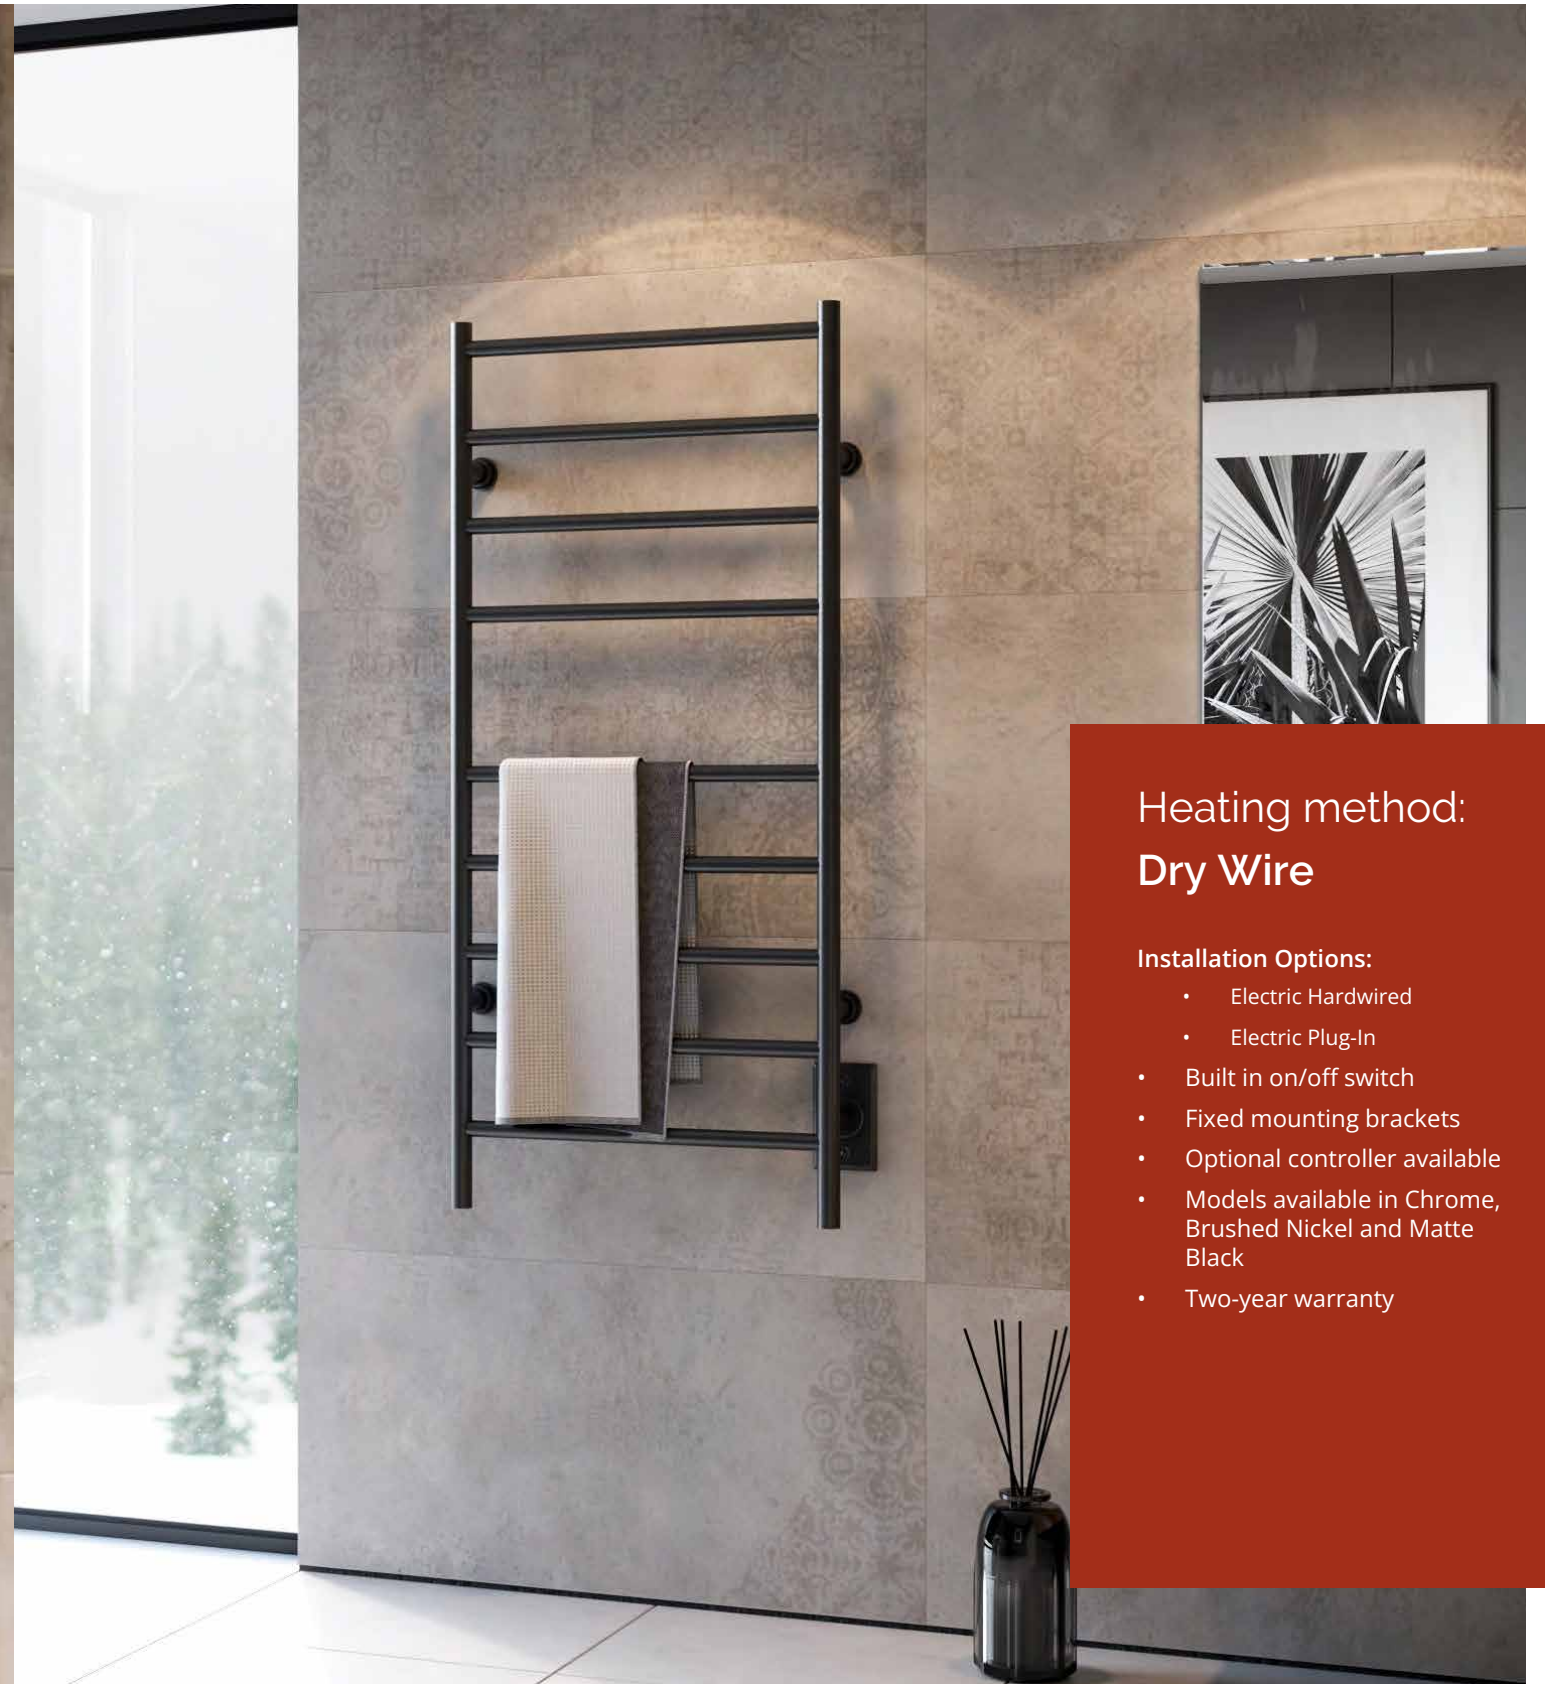

KONTOUR®

Comparison

Heating method: Dry Wire

Installation Options:

- Electric Hardwired
- Electric Plug-In
- Built in on/off switch
- Fixed mounting brackets
- Optional controller available
- Models available in Chrome, Brushed Nickel and Matte Black
- Two-year warranty