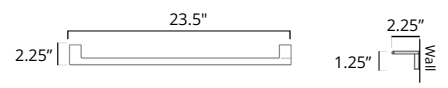

Code & Price	
V61123	\$114
V61124	\$134
V61125	\$161

18" Towel Bar
Porte-serviettes 18"

- Chrome
- Brushed Nickel
- Matte Black

Code & Price	
V61133	\$127
V61134	\$146
V61135	\$176

24" Towel Bar
Porte-serviettes 24"