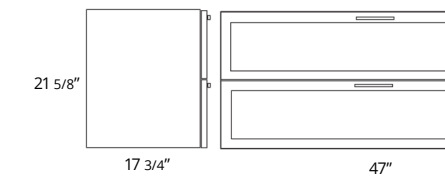

48" Two Drawer Wall-Mounted 48" Deux tiroirs à montage mural