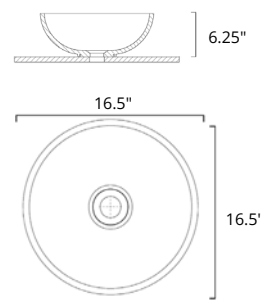

Gabrielli two-tone

	Code	Price
W x D x H L x P x T 16.5" x 16.5" x 6.25"	B9312	$741
Height from Countertop Hauteur du comptoir 6.3"		
Finish: <i>Matte White & Matte Black</i>