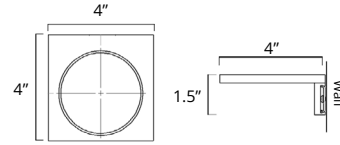

Erupt

Soap Dish Holder Porte-savon

Chrome
Brushed Nickel

Code & Price	
V1513	$114
V1514	$127