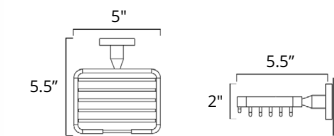

Soap Basket Panier de savon

	Code & Price		Code & Price
Chrome	V63593 $112	◆ Polished Nickel	V63596 $131
Brushed Nickel	V63594 $118	◆ PVD Brushed Gold	V63598 $139
Matte Black	V63595 $132	◆ PVD Brushed Bronze	V63599 $145