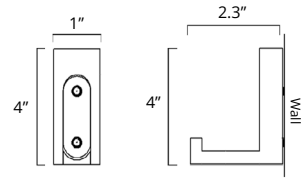

Fire

- Chrome
- Brushed Nickel
- Matte Black

Code & Price

- V5263
  $99
- V5264
  $104
- V5265
  $132