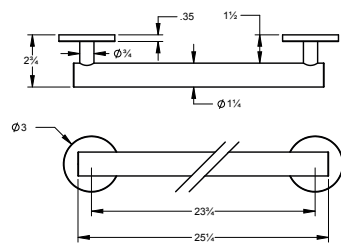

Code & Price		Code & Price
Matte White	V94452 $264	Matte Black	V94455 $264
Chrome	V94453 $220	Polished Nickel	V94456 $286
Brushed Nickel	V94454 $275	PVD Brushed Gold	V94458 $308