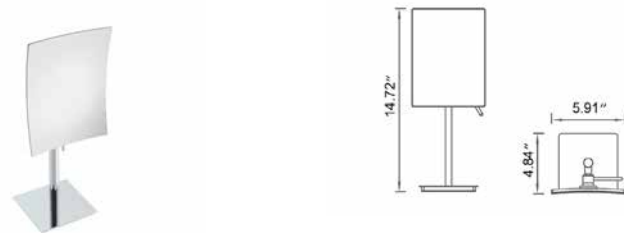

Freestanding Mirror Miroir autoportant