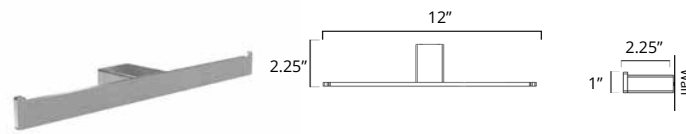

Double Toilet Paper Holder Double porte papier toilette

Chrome
Brushed Nickel
Matte Black

Code & Price	Code & Price
V3043 $99	Brushed Gold Dark V3040-BGD $172
V3044 $113	Brushed Gold Light V3040-BGL $172
V3045 $132	

Brushed Gold Dark
Brushed Gold Light

Code & Price	Code & Price
V3040-BGD $172	V3040-BGL $172
V3040-BGL $172