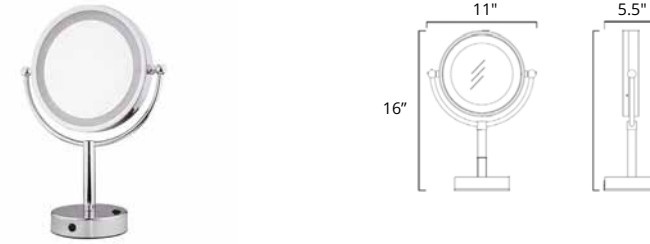

Glow

Double-Sided Lighted Freestanding Mirror Miroir autoportant éclairé double face

Code & Price	
Chrome	V9013 $286
Brushed Nickel	V9014 $308
Matte Black	V9015 $330

- 5x Zoom
- Battery Operated
- LED Backlit
- 560 Lumens
- Power Adapter included
- Zoom x5
- Fonctionnent sur batterie
- LED rétro-éclairé
- 560 lumens
- Adaptateur secteur inclus