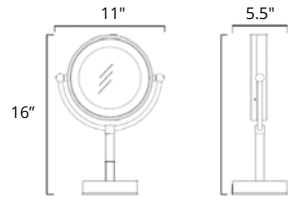

Lava

Double-Sided Lighted Freestanding Mirror Miroir autoportant éclairé double face

- 5x Zoom
- Battery Operated
- LED Backlit
- 560 Lumens
- Power Adapter included
- Zoom x5
- Fonctionnent sur batterie
- LED rétro-éclairé
- 560 lumens
- Adaptateur secteur inclus

Code & Price

Chrome	V9013 $286
Brushed Nickel	V9014 $308
Matte Black	V9015 $330