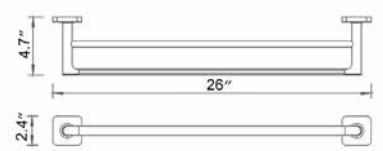

24" Double Towel Bar Porte-serviettes double 24"

- Chrome
- Brushed Nickel
- Matte Black

Code & Price		Code & Price
V71183 $258	◆ Polished Nickel	V71186 $319
V71184 $332	◆ PVD Brushed Gold	V71188 $339
V71185 $314	◆ PVD Brushed Bronze	V71189 $355