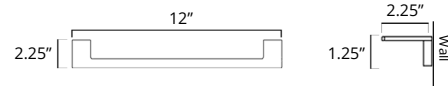

12" Towel Bar
Porte-serviettes 12"

- Chrome
- Brushed Nickel
- Matte Black

Code & Price	
V61123	$114
V61124	$134
V61125	$161