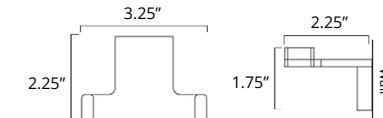

- Chrome
- Brushed Nickel
- Matte Black

Code & Price	
V61223	$63
V61224	$67
V61225	$75