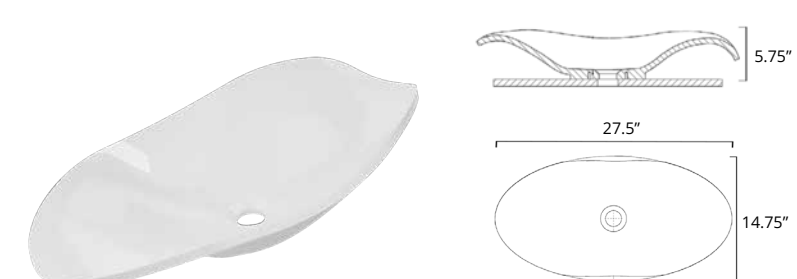

Corelli

	Code	Price
W x D x H L x P x T 27.5" x 14.75" x 5.75"	B9111	\$1123
Height from Countertop Hauteur du comptoir 5.75"		
Finish: Gloss White		

Firenzi

	Code	Price
W x D x H L x P x T 24.25" x 16.75" x 4.75"	B9211	\$826
Height from Countertop Hauteur du comptoir 4.75"		
Finish: Gloss White		