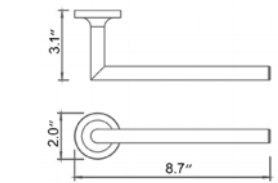

8" Towel Bar Porte-serviettes 8"

- Chrome
- Brushed Nickel
- Matte Black

Code & Price	Code & Price
V70323 $85	Polished Nickel V70326 $104
V70324 $96	PVD Brushed Gold V70328 $112
V70325 $100	PVD Brushed Bronze V70329 $115