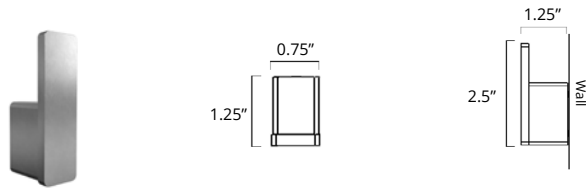

Towel Hook
Crochet à serviette

- Chrome
- Brushed Nickel
- Matte Black

Code & Price	
V3213	$39
V3214	$42
V3215	$48

- Brushed Gold Dark
- Brushed Gold Light

Code & Price	
V3210-BGD	$85
V3210-BGL	$85