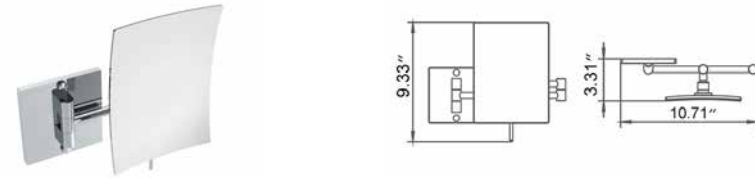

Code & Price	
Chrome	V91253 \$549
Matte Black	V91255 \$607

Square Freestanding Towel Stand Porte-serviettes carré autoportant

Code & Price	
Chrome	V91353 \$771
Matte Black	V91355 \$888

Fire

Wall-Mounted Mirror Miroir mural