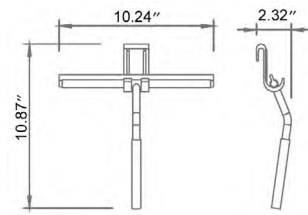

Squeegee

Raclette