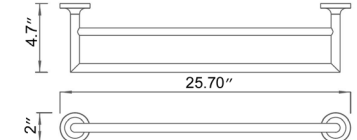

24" Double Towel Bar Porte-serviettes double 24"

- Chrome
- Brushed Nickel
- Matte Black

Code & Price	Code & Price
V70183 $208	Polished Nickel V70186 $242
V70184 $231	PVD Brushed Gold V70188 $264
V70185 $240	PVD Brushed Bronze V70189 $316