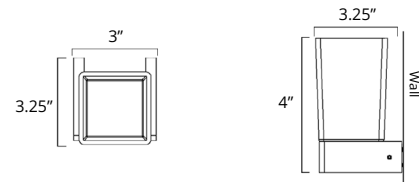

- Chrome
- Brushed Nickel
- Matte Black

Code & Price

- V5553
  $63
- V5554
  $68
- V5555
  $78