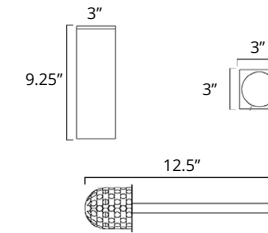

Fire

- Chrome
- Brushed Nickel
- Matte Black

Code & Price

- V5643
  $162
- V5644
  $173
- V5645
  $190