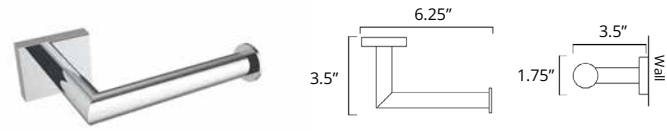

Crater

Toilet Paper Holder (LH) Porte-papier hygiénique (MG)

Chrome
Brushed Nickel
Matte Black

Code & Price	Finish	Code & Price
V62013 $78	Polished Nickel	V62016 $98
V62014 $82	PVD Brushed Gold	V62018 $115
V62015 $95	PVD Brushed Bronze	V62019 $121