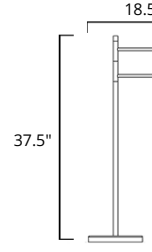

Round Freestanding Swivelling Double Towel Bar Porte-serviettes rond autoportant pivotant double

	Code & Price
Chrome	V91213 $490
Matte Black	V91215 $549