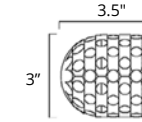

Summit

Replacement Toilet Brush Remplacement brosse de toilette

Code & Price
V162B $41