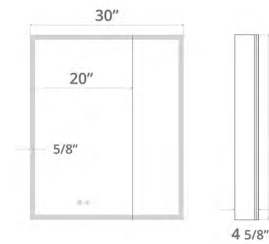

30" x 36" Jackson LED Medicine Cabinet
30" x 36" Armoire à pharmacie LED Jackson

Code & Price	
IJ1130	$1949

Delivered Lumens	2950
Wattage	36W