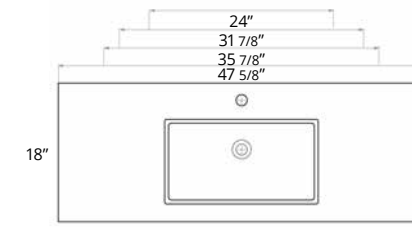

Rhythm

Square Vanity Sink Top Gloss White Comptoir-lavabo de vanité carré blanc lustré

- 24"
- 31"
- 36"
- 48"

Code & Price

- B1124C.GW
  $414
- B1131C.GW
  $488
- B1136C.GW
  $520
- B1148C.GW
  $552