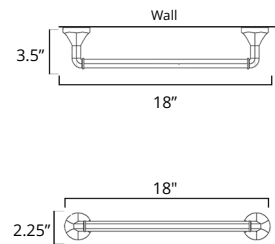

18" Towel Bar Porte-serviettes 18"

Chrome
Brushed Nickel

Code & Price	
V2133	$106
V2134	$118