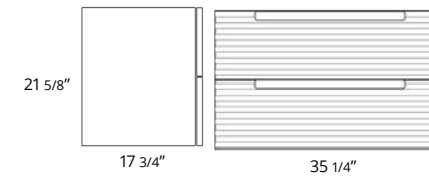

36" Two Drawer Wall-Mounted 36" Deux tiroirs à montage mural

Code & Price	
Ash Grey	BC1003.AGR $2332
Matte Black	BC1003.MBR $2332
Matte White	BC1003.MWR $2332
Steel Blue	BC1003.SBR $2332
Sage Green	BC1003.SGR $2332

Don't forget to add a vanity top. See pages 250-251 for our options.
N'oubliez pas d'ajouter un comptoir vanité. Voir pages 250-251 pour nos options.