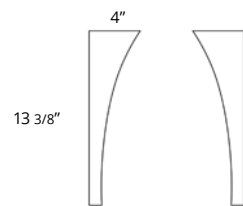

Curved Leg Set Ensemble de pattes courbés

- Ash Grey
- Matte Black
- Matte White
- Steel Blue
- Sage Green

Code & Price

- BA032.AG
  $211
- BA032.MB
  $211
- BA032.MW
  $211
- BA032.SB
  $211
- BA032.SG
  $211