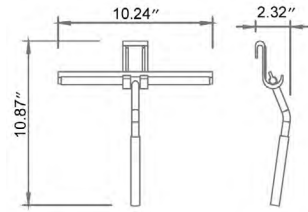

Squeegee Raclette