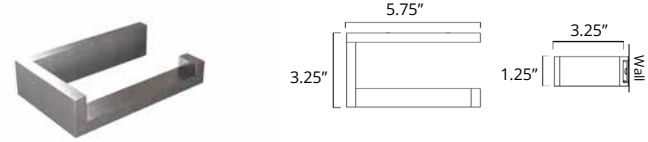

Chrome
Brushed Nickel
Matte Black

Code & Price

V92343
\$174
V92344
\$187
V92345
\$198

Match your Erupt accessories with one of our towel warmers:

Avento
Milano
Vasto

page 12
page 24
page 44

Fire

Toilet Paper Holder Porte-papier hygiénique