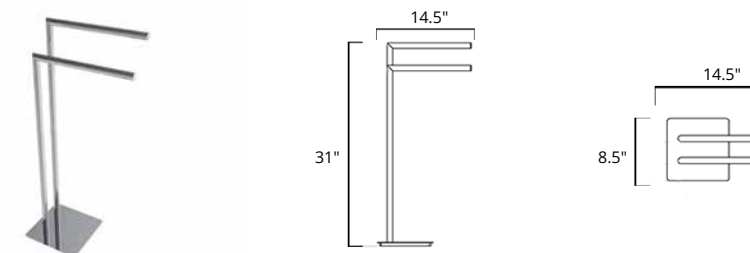

	Code & Price
Matte White	V91112 \$759
Chrome	V91113 \$642
Matte Black	V91115 \$759

Round Freestanding Swivelling Double Towel Bar Porte-serviettes rond autoportant pivotant double

	Code & Price
Chrome	V91213 \$490
Matte Black	V91215 \$549