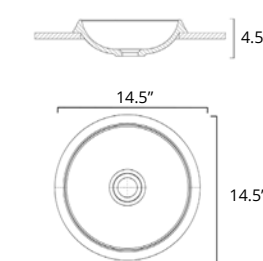

Rossini Round

	Code	Price
W x D x H L x P x T 14.5" x 14.5" x 4.5"	B9811	$466
Height from Countertop Hauteur du comptoir 1.5"		
Finish: <i>Gloss White</i>