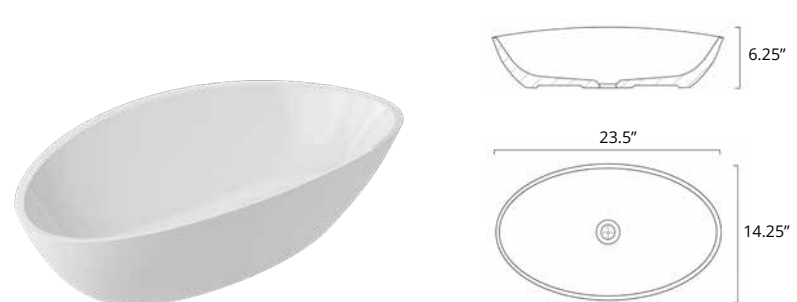

Caldini

	Code	Price
W x D x H L x P x T 23.5" x 14.25" x 6.25"	B8511	$741
Height from Countertop Hauteur du comptoir 6.25"		
Finish: Gloss White