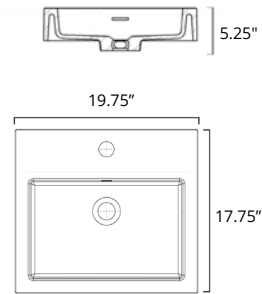

Vivaldi Plus

	Code	Price
W x D x H L x P x T 19.75" x 17.75" x 5.25"	B9921	$699
Height from Countertop Hauteur du comptoir 4.2"		
<i>Finish: Gloss White Overflow is white</i>