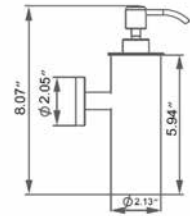

Wall-Mounted Soap Dispenser - 250ml Distributeur de savon mural - 250ml

- Chrome
- Brushed Nickel
- Matte Black

Code & Price

- V92323
  $139
- V92324
  $151
- V92325
  $163