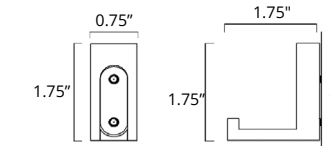

Deep Towel Hook Crochet à serviette profond

Chrome
Brushed Nickel
Matte Black

Code & Price
V1243 $64
V1244 $69
V1245 $78