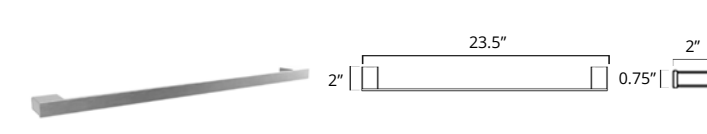

24" Towel Bar Porte-serviettes 24"

Chrome
Brushed Nickel
Matte Black

Code & Price	Code & Price
V3153 $118	Brushed Gold Dark V3150-BGD $247
V3154 $127	Brushed Gold Light V3150-BGL $247
V3155 $147	

Brushed Gold Dark
Brushed Gold Light

Code & Price	Code & Price
V3150-BGD $247	V3150-BGL $247
V3150-BGL $247