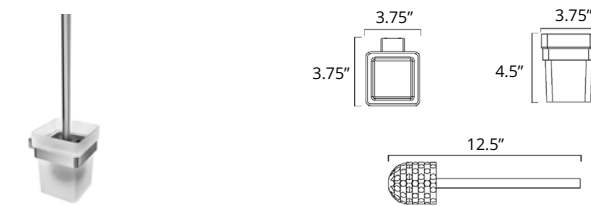

Wall-Mounted Toilet Brush
Brosse de toilette murale

- Chrome
- Brushed Nickel
- Matte Black

Code & Price	
V3613	$104
V3614	$112
V3615	$132