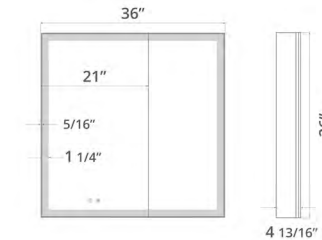

36" x 36" Nova LED Medicine Cabinet 36" x 36" Armoire à pharmacie LED Nova

NEW

Code & Price	
Brushed Bronze	IN1136.BB $2699
Brushed Gold	IN1136.BG $2699
Matte Black	IN1136.MB $2599
Delivered Lumens Wattage	3100 36W

Medicine Cabinet Side Panel Kit Ensemble de panneaux latéraux pour armoire à pharmacie

NEW

Code & Price	
Brushed Bronze	IA001.BB $149
Brushed Gold	IA001.BG $149
Matte Black	IA001.MB $149