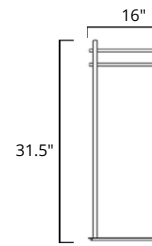

Square Freestanding Towel Stand Porte-serviettes carré autoportant

Chrome
Matte Black

Code & Price	
V91353	$771
V91355	$888