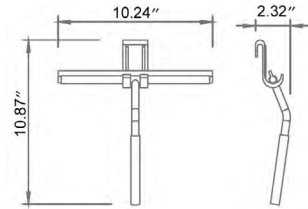

Cinder

Squeegee Raclette