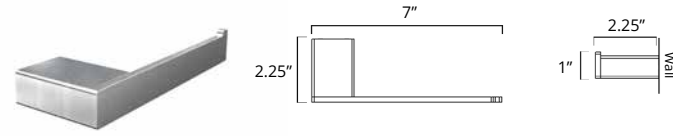

Cinder

Toilet Paper Holder (LH) Porte-papier hygiénique (MG)

Chrome
Brushed Nickel
Matte Black

Code & Price	Code & Price
V3013 $82	Brushed Gold Dark V3010-BGD $161
V3014 $92	Brushed Gold Light V3010-BGL $161
V3015 $103	

Brushed Gold Dark
Brushed Gold Light

Code & Price	Code & Price
V3010-BGD $161	V3010-BGL $161
V3010-BGL $161