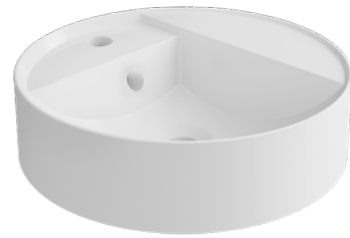

Vessel Sinks

Vasques

Vittorio

	Code	Price
W x D x H L x P x T 15.75" x 15.75" x 4.75"	B8521	$688
Height from Countertop Hauteur du comptoir 4.25"		
<i>Finish: Gloss White Overflow is white</i>