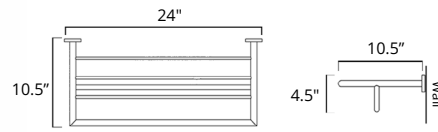

Towel Shelf With Bar Étagère à serviettes avec barre

- Chrome
- Brushed Nickel
- Matte Black

Code & Price		Code & Price
V63723 $312	◆ Polished Nickel	V63726 $398
V63724 $339	◆ PVD Brushed Gold	V63728 $466
V63725 $381	◆ PVD Brushed Bronze	V63729 $494