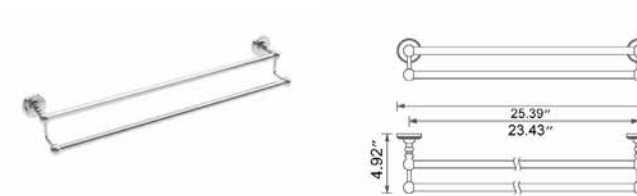

24" Double Towel Bar Porte-serviettes double 24"

	Code & Price		Code & Price
Chrome	V68183 $202	◆ Matte Black	V68185 $298
Brushed Nickel	V68184 $236	Polished Nickel	V68186 $279