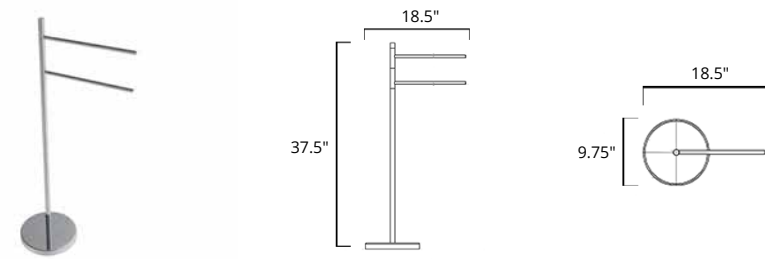

Round Freestanding Swivelling Double Towel Bar Porte-serviettes rond autoportant pivotant double

Code & Price	
Chrome	V91213 $490
Matte Black	V91215 $549