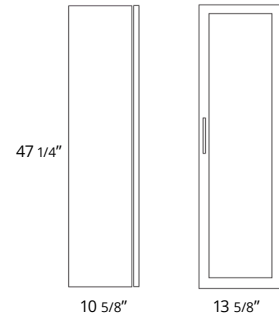

Rhythm

Left/Right Hand Wall Cabinet Armoire murale gauche/droite

- Matte Black
- Matte White
- Navy Blue
- Steel Blue

Code & Price

- BR1009.MB
  $1166
- BR1009.MW
  $1166
- BR1009.NB
  $1166
- BR1009.SB
  $1166