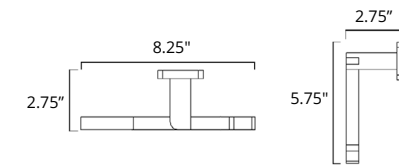

Towel Ring Anneau porte-serviette