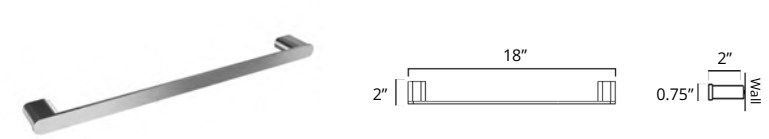

Chrome
Brushed Nickel
Matte Black

Code & Price
V4053 \$141
V4054 \$154
V4055 \$176

Flow

12" Towel Bar
Porte-serviettes 12"

Chrome
Brushed Nickel
Matte Black

Code & Price
V4123 \$98
V4124 \$113
V4125 \$132

18" Towel Bar
Porte-serviettes 18"