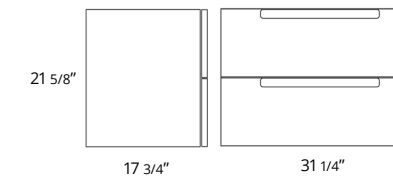

31" Two Drawer Wall-Mounted 31" Deux tiroirs à montage mural