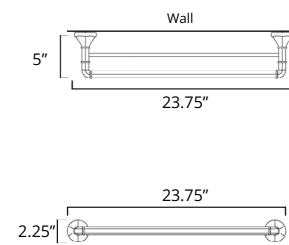

24" Towel Bar Porte-serviettes 24"

Chrome
Brushed Nickel

Code & Price	
V2153	\$119
V2154	\$131

Magma

30" Towel Bar Porte-serviettes 30"

Chrome
Brushed Nickel

Code & Price	
V2163	\$154
V2164	\$166

24" Double Towel Bar Porte-serviettes double 24"