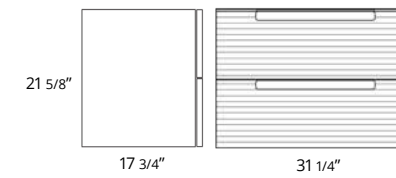

31" Two Drawer Wall-Mounted 31" Deux tiroirs à montage mural

Code & Price	
Ash Grey	BC1002.AGR $2014
Matte Black	BC1002.MBR $2014
Matte White	BC1002.MWR $2014
Steel Blue	BC1002.SBR $2014
Sage Green	BC1002.SGR $2014