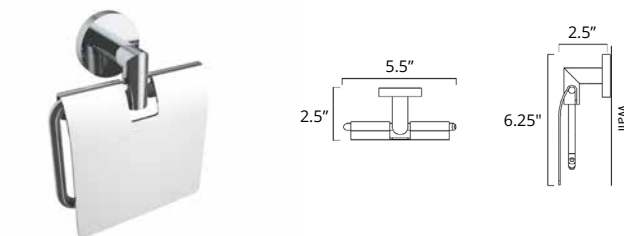

Toilet Paper Holder With Cover Porte-papier toilette avec couvercle

	Code & Price		Code & Price
Chrome	V63053 $82	Polished Nickel	V63056 $124
Brushed Nickel	V63054 $92	PVD Brushed Gold	V63058 $139
Matte Black	V63055 $103	PVD Brushed Bronze	V63059 $148