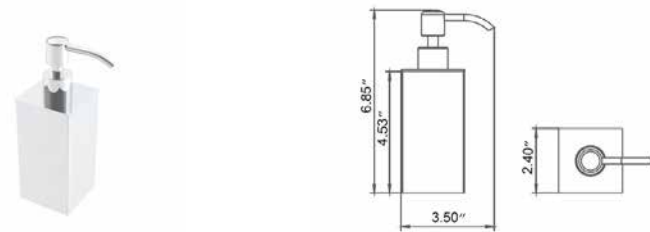

Freestanding Soap Dispenser - 220ml Distributeur de savon autoportante - 220ml

Chrome
Brushed Nickel
Matte Black

Code & Price

V92343
$174
V92344
$187
V92345
$198

Match your Erupt accessories with one of our towel warmers:

Avento
Milano
Vasto

page 12
page 24
page 44