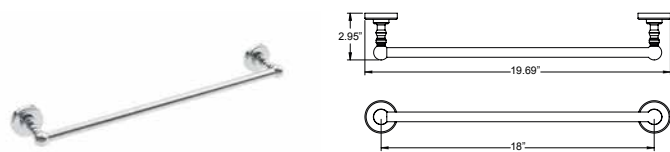

12" Towel Bar Porte-serviettes 12"

	Code & Price		Code & Price
Chrome	V68133 \$123	◆ Matte Black	V68135 \$189
Brushed Nickel	V68134 \$146	Polished Nickel	V68136 \$174

18" Towel Bar Porte-serviettes 18"

	Code & Price		Code & Price
Chrome	V68143 \$134	◆ Matte Black	V68145 \$126
Brushed Nickel	V68144 \$156	Polished Nickel	V68146 \$187