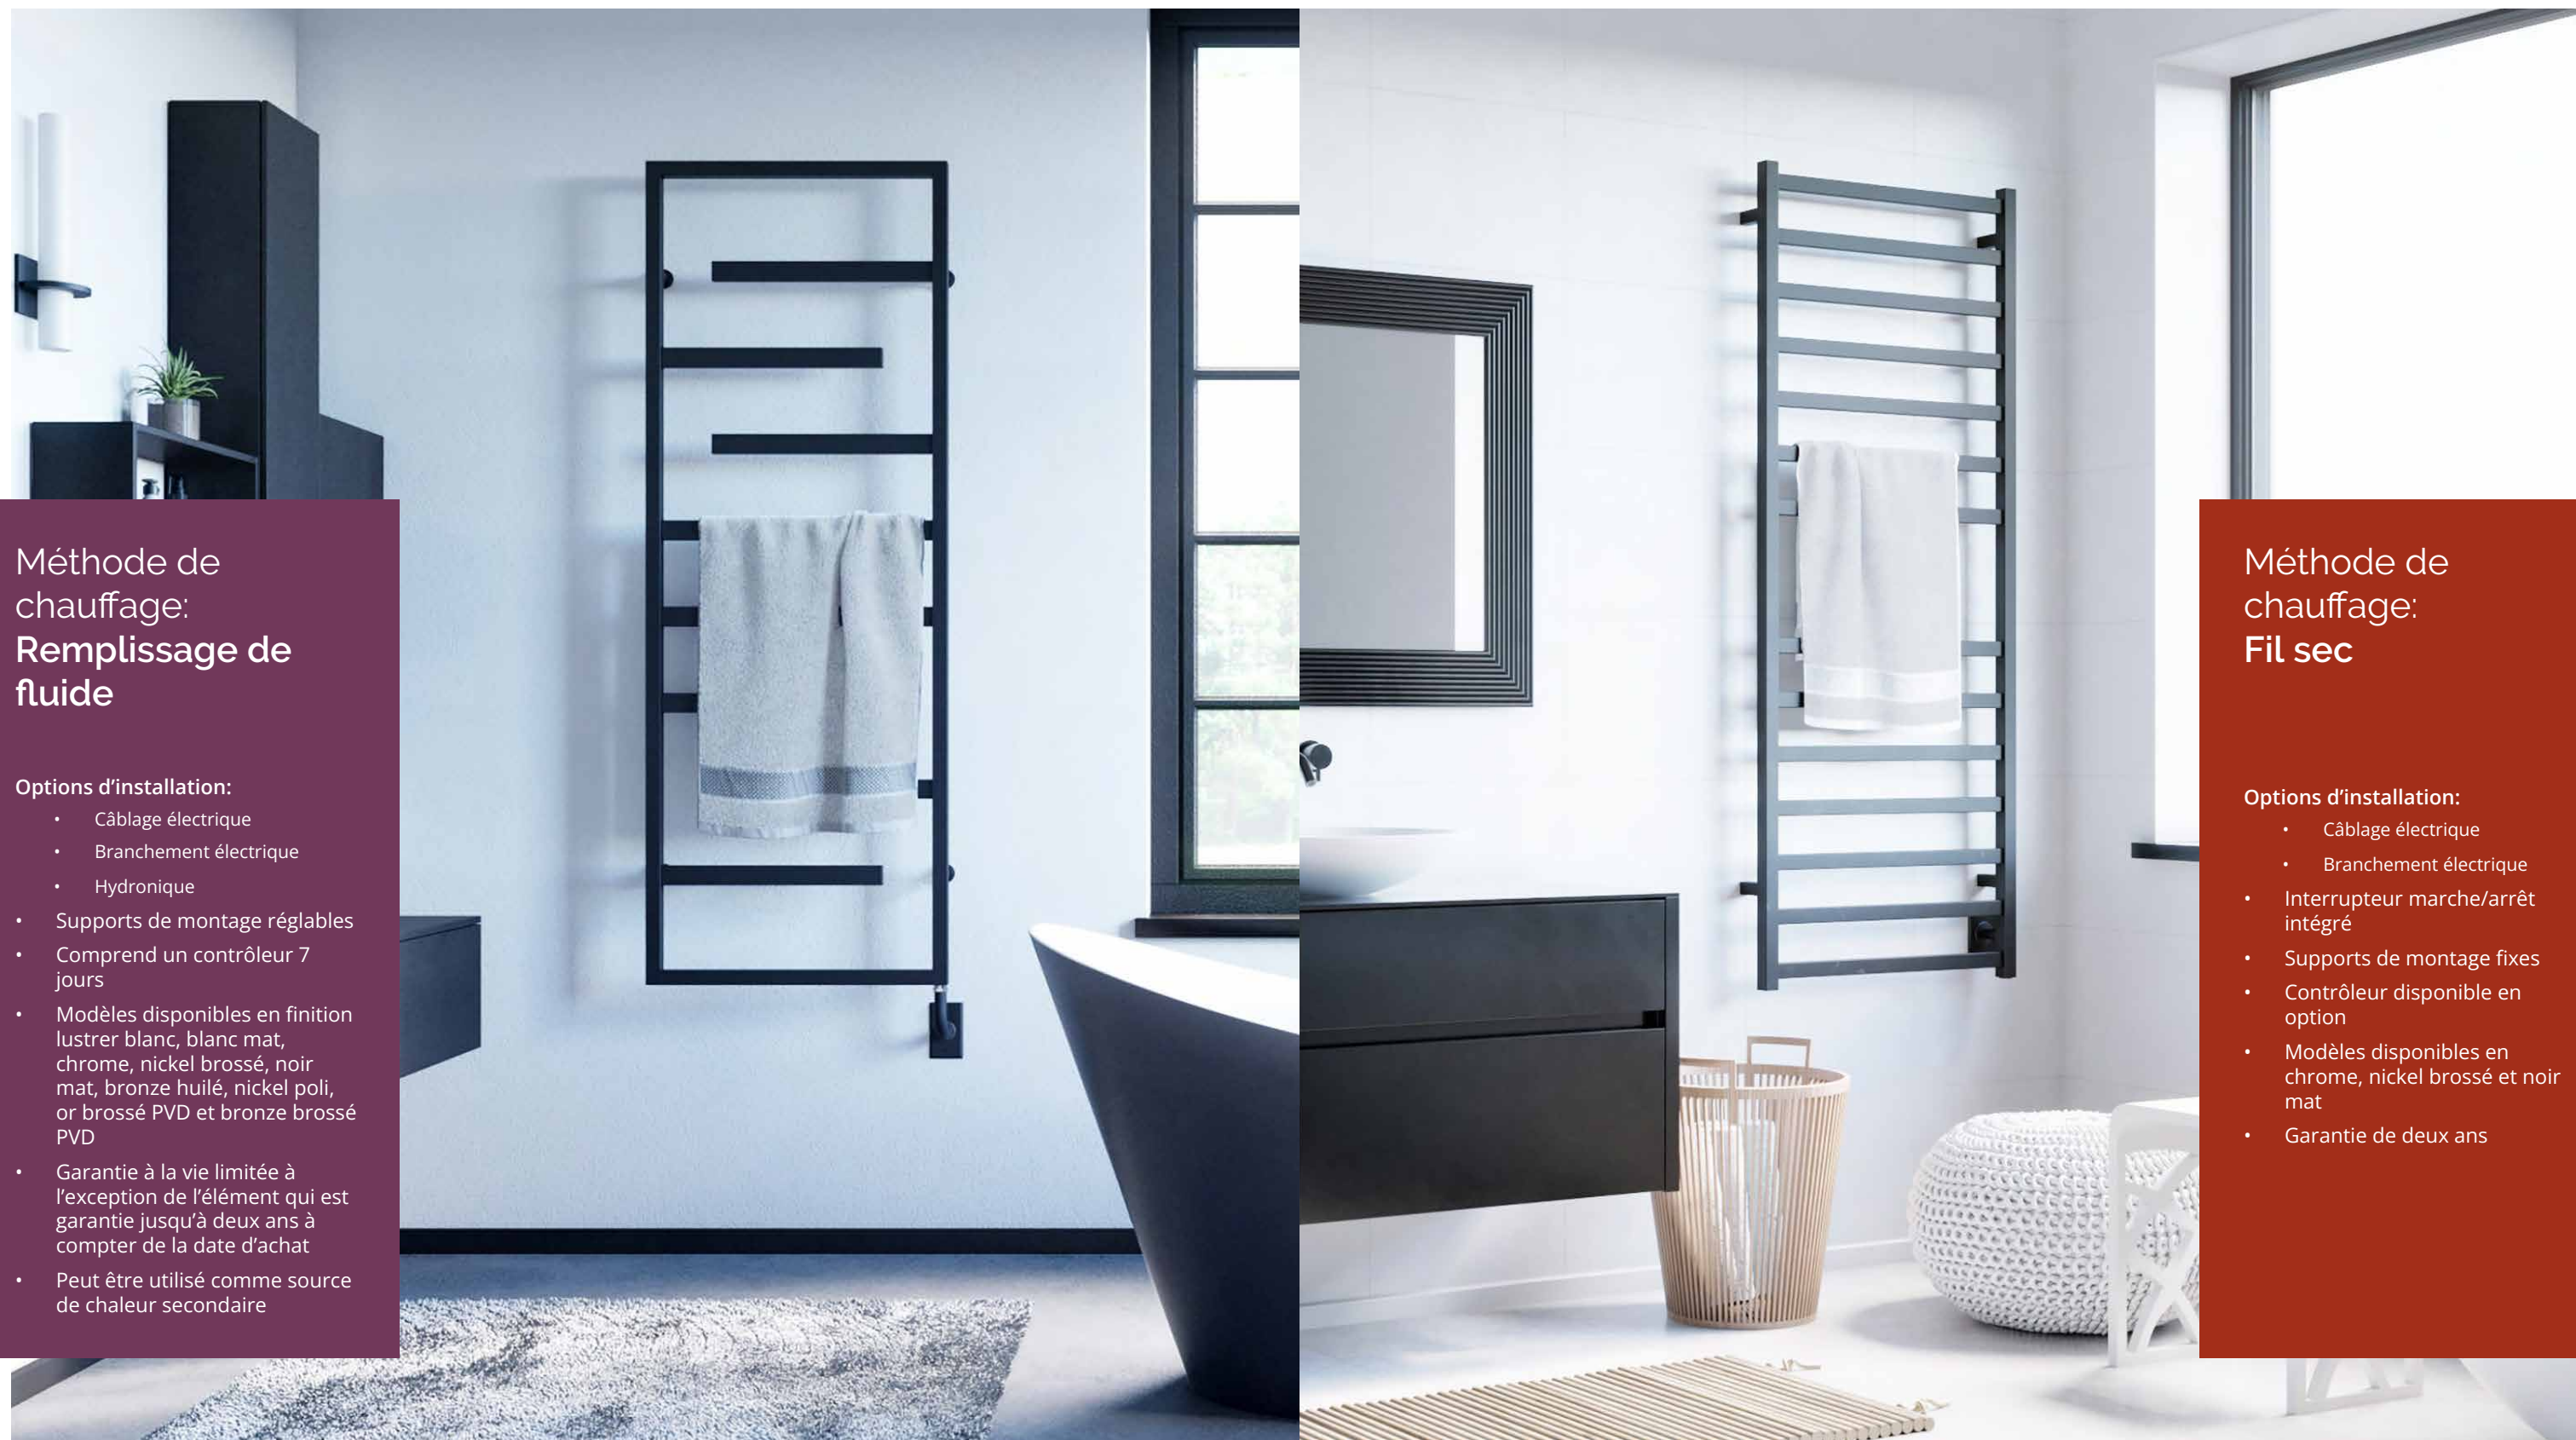

TUZIO®

Comparison

KONTOUR®

Comparison

Méthode de chauffage: Remplissage de fluide

Options d'installation:

- Câblage électrique
- Branchement électrique
- Hydronique
- Supports de montage réglables
- Comprend un contrôleur 7 jours
- Modèles disponibles en finition lustrer blanc, blanc mat, chrome, nickel brossé, noir mat, bronze huilé, nickel poli, or brossé PVD et bronze brossé PVD
- Garantie à la vie limitée à l'exception de l'élément qui est garantie jusqu'à deux ans à compter de la date d'achat
- Peut être utilisé comme source de chaleur secondaire

Méthode de chauffage: Fil sec

Options d'installation:

- Câblage électrique
- Branchement électrique
- Interrupteur marche/arrêt intégré
- Supports de montage fixes
- Contrôleur disponible en option
- Modèles disponibles en chrome, nickel brossé et noir mat
- Garantie de deux ans