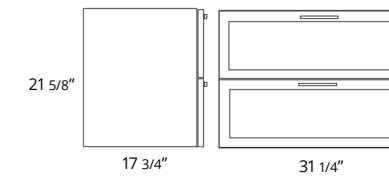

31" Two Drawer Wall-Mounted 31" Deux tiroirs à montage mural

Matte Black
Matte White
Navy Blue
Steel Blue

Code & Price	
BR1002.MB	$1908
BR1002.MW	$1908
BR1002.NB	$1908
BR1002.SB	$1908