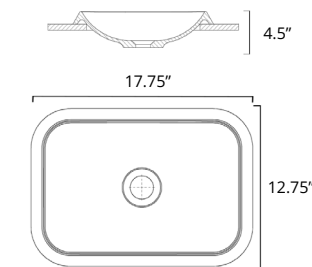

Rossini Rectangle

	Code	Price
W x D x H L x P x T 17.75" x 12.75" x 4.5"	B9831	$466
Height from Countertop Hauteur du comptoir 1.5"		
Finish: <i>Gloss White</i>