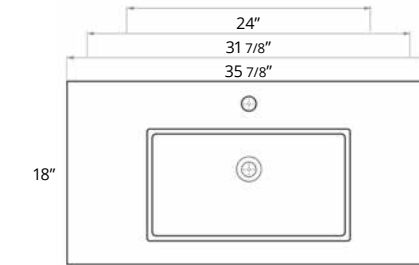

Square Vanity Sink Top Gloss White Comptoir-lavabo de vanité carré blanc lustré

- 24"
- 31"
- 36"

Code & Price

- B1124C.GW
  $414
- B1131C.GW
  $488
- B1136C.GW
  $520