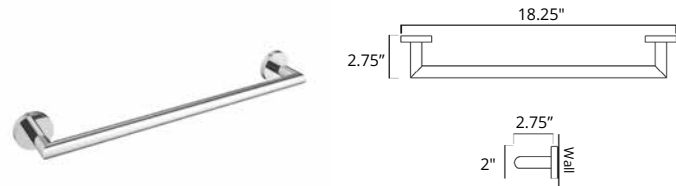

Summit

18" Towel Bar Porte-serviettes 18"

	Code & Price		Code & Price
Matte White	V63142 $163	Polished Nickel	V63146 $174
Chrome	V63143 $112	PVD Brushed Gold	V63148 $198
Brushed Nickel	V63144 $138	PVD Brushed Bronze	V63149 $196
Matte Black	V63145 $172