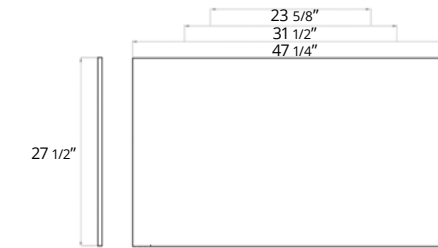

Lyric Wall Mirror
Miroir mural Lyric

- 24"
- 31"
- 48"

Code & Price	
IL1024	$361
IL1031	$435
IL1048	$520