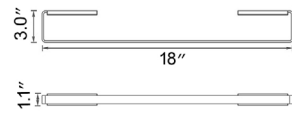

8" Towel Bar Porte-serviettes 8"

Chrome
Matte Black

Code & Price

V73323
\$134

V73325
\$163

18" Towel Bar Porte-serviettes 18"

Chrome
Matte Black

Code & Price