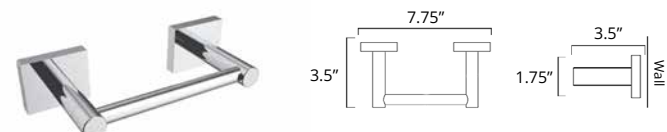

Pivot Toilet Paper Holder Porte-papier hygiénique pivotant

Chrome
Brushed Nickel
Matte Black

Code & Price	Finish	Code & Price
V62073 $141	Polished Nickel	V62076 $219
V62074 $154	PVD Brushed Gold	V62078 $242
V62075 $190	PVD Brushed Bronze	V62079 $261