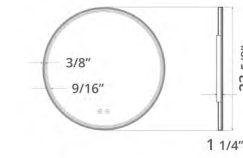

Atlas
Bennett
Camden
Denver
Eden

Denver

Anodized aluminum frame finish options:

Features:

Denver

24" Denver LED Mirror 24" Miroir LED Denver

Code & Price	
Brushed Bronze	ID1024.BB \$582
Brushed Gold	ID1024.BG \$582
Matte Black	ID1024.MB \$529
Delivered Lumens	1900
Wattage	14W