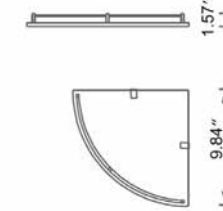

Glass Corner Shelf Étagère d'angle en verre

- Chrome
- Brushed Nickel
- Matte Black

Code & Price

- V92433
  $116
- V92434
  $129
- V92435
  $139