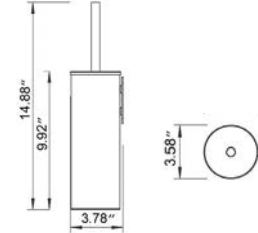

Wall-Mounted Toilet Brush Brosse de toilette murale

- Chrome
- Brushed Nickel
- Matte Black

Code & Price	
V92123	$129
V92124	$139
V92125	$151

Wall-Mounted Toilet Brush Brosse de toilette murale