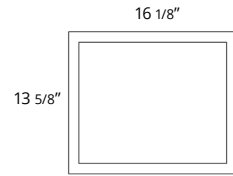

Modern Leg Set Ensemble de pattes moderne

- Matte Black

Code & Price

- BA031.MB
  $158