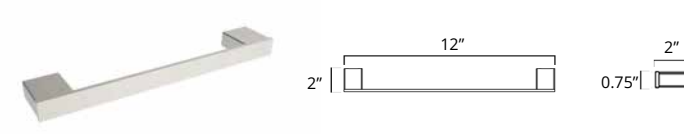

Cinder

9" Towel Bar Porte-serviettes 9"

Chrome
Brushed Nickel
Matte Black

Code & Price	Code & Price
V3113 \$91	
V3114 \$104	
V3115 \$120	

12" Towel Bar Porte-serviettes 12"

Chrome
Brushed Nickel
Matte Black