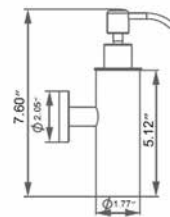

Wall-Mounted Soap Dispenser - 150ml Distributeur de savon mural - 150ml

- Chrome
- Brushed Nickel
- Matte Black

Code & Price	
V92313	$104
V92314	$116
V92315	$129