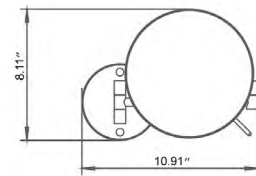

Wall-Mounted Mirror Miroir mural

- 3x Zoom
- Zoom x3

Code & Price

Chrome	V9113 $221
Matte Black	V9115 $279