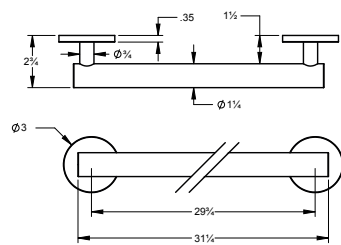

30" Lava Grab Bar Barre d'appui Lava 30"

	Code & Price		Code & Price
Matte White	V94462 $297	Matte Black	V94465 $297
Chrome	V94463 $253	Polished Nickel	V94466 $320
Brushed Nickel	V94464 $308	PVD Brushed Gold	V94468 $341

All ICO Grab Bars are:

- ADA Compliant
- Made of brass
- Weight tested to 250lbs

Toutes les barres d'appui ICO sont:

- Conforme à l'ADA
- Fabriqué en laiton
- Poids testé à 250lbs

Please note, product specifications and dimensions are subject to change without notice.
Veuillez noter que les spécifications et les dimensions des produits sont sujettes à changement sans préavis.