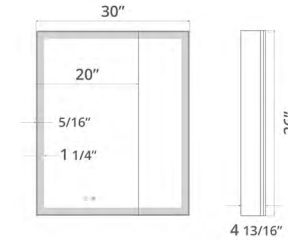

30" x 36" Nova LED Medicine Cabinet 30" x 36" Armoire à pharmacie LED Nova

NEW

Code & Price	
Brushed Bronze	IN1130.BB $2499
Brushed Gold	IN1130.BG $2499
Matte Black	IN1130.MB $2399
Delivered Lumens Wattage	2950 35W