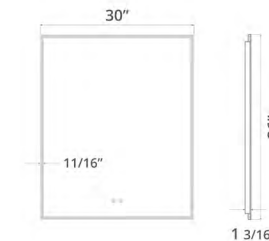

Code & Price	
IC1124	$710

Delivered Lumens 3300
Wattage 23W

30" x 36" Camden LED Mirror
30" x 36" Miroir LED Camden