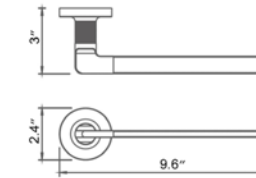

8" Towel Bar Porte-serviettes 8"