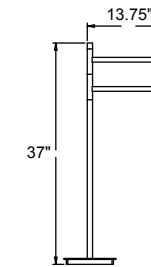

Square Freestanding Swivelling Double Towel Bar Porte-serviettes carré autoportant pivotant double

Chrome
Matte Black

Code & Price	
V91253	$549
V91255	$607