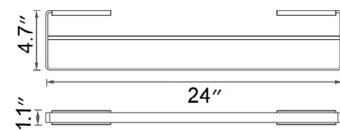

V73143
\$212

V73145
\$256

24" Towel Bar Porte-serviettes 24"

Chrome
Matte Black

Code & Price

V73153
\$246

V73155
\$292

24" Double Towel Bar Porte-serviettes double 24"