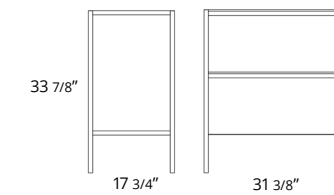

31" Two Drawer Freestanding 31" Autoportant à deux tiroirs

Ash Grey
Matte Black
Matte White

Code & Price

BT1005.AG
$2915
BT1005.MB
$2915
BT1005.MW
$2915