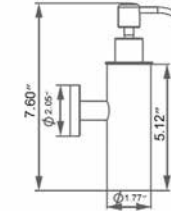

Misc

Divers

Wall-Mounted Soap Dispenser - 150ml

Distributeur de savon mural - 150ml

- Chrome
- Brushed Nickel
- Matte Black

Code & Price	
V92313	$104
V92314	$116
V92315	$129