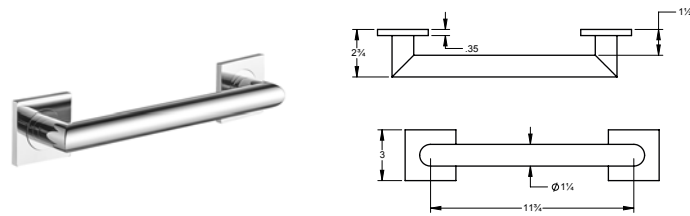

Grab Bars

Barres d'appui

12" Crater Grab Bar

Barre d'appui Crater de 12"

	Code & Price		Code & Price
Matte White	V94332 $209	Matte Black	V94335 $209
Chrome	V94333 $165	Polished Nickel	V94336 $231
Brushed Nickel	V94334 $220	PVD Brushed Gold	V94338 $253