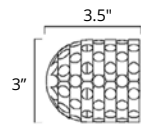

Replacement Toilet Brush Remplacement brosse de toilette

Code & Price	
V161B	$41