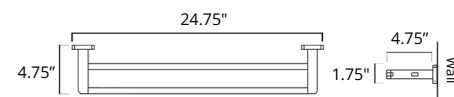

24" Double Towel Bar Porte-serviettes double 24"