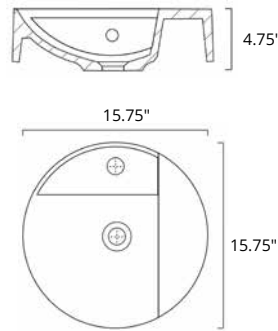

Vessel Sinks

Vasques

Vittorio

	Code	Price
W x D x H L x P x T 15.75" x 15.75" x 4.75"	B8521	$688
Height from Countertop Hauteur du comptoir 4.25"		
<i>Finish: Gloss White Overflow is white</i>