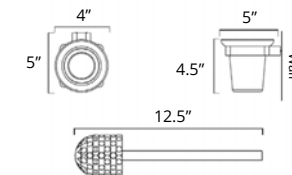

Wall-Mounted Toilet Brush Brosse de toilette murale

Chrome
Brushed Nickel

Code & Price
V4613 $104
V4614 $112