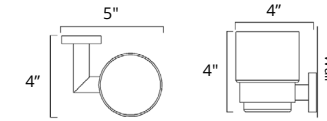

Glass Tumbler Gobelet en verre

	Code & Price
Chrome	V63553 $88
Brushed Nickel	V63554 $95
Matte Black	V63555 $109