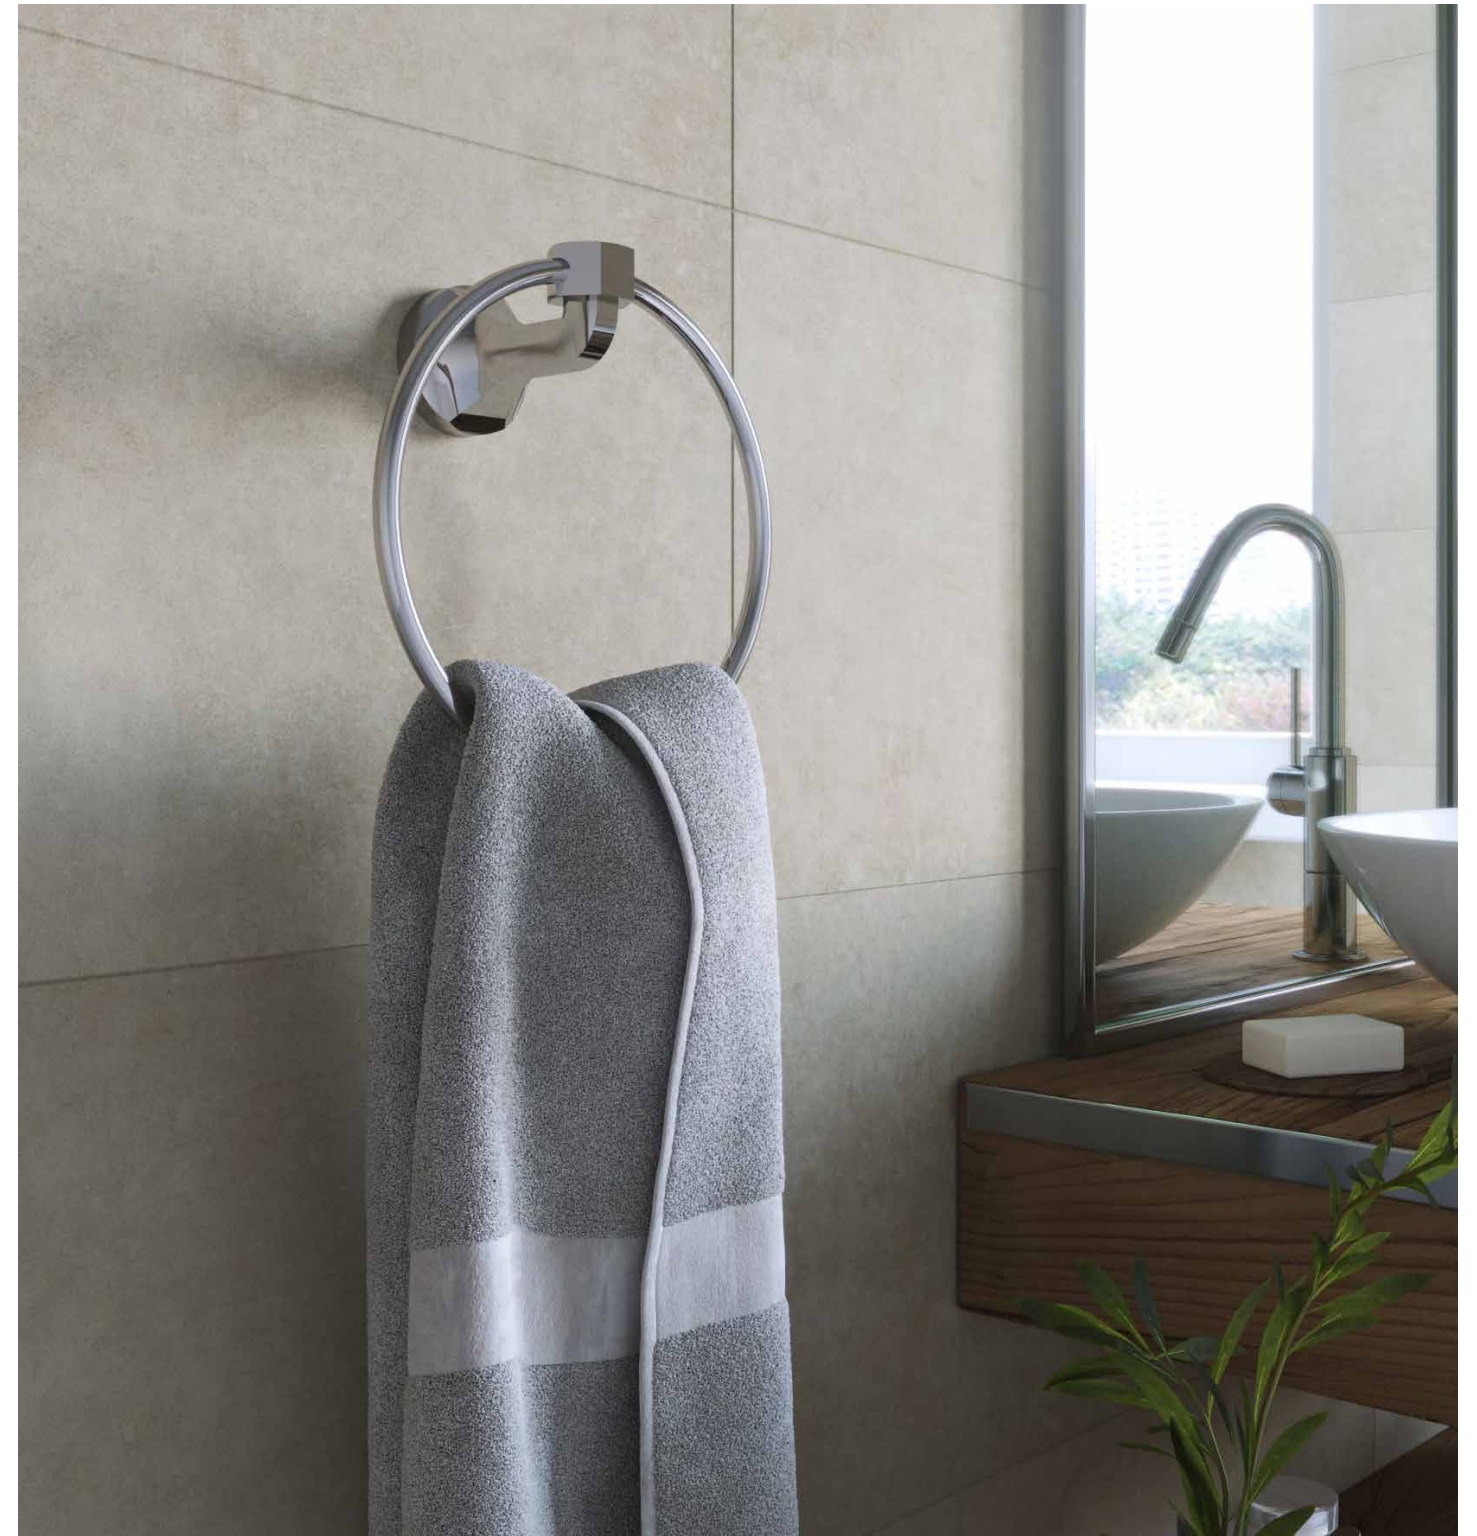

Magma

Glass Tumbler Gobelet en verre

Chrome
Brushed
Nickel

Code & Price

V2553
$55

V2554
$59

Wall-Mounted Toilet Brush Brosse de toilette murale

Chrome
Brushed
Nickel

Code & Price

V2613
$126

V2614
$138

Towel Shelf Étagère à serviettes

Chrome
Brushed
Nickel

Code & Price

V2713
$139

V2714
$154

Replacement Toilet Brush Remplacement brosse de toilette

Code & Price

V161B
$41

Magma