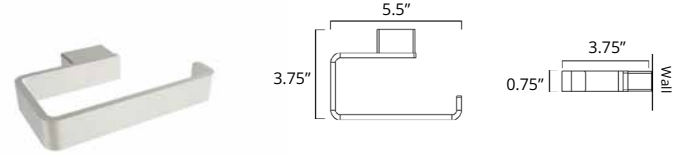

Toilet Paper Holder Porte-papier hygiénique

Chrome
Brushed Nickel
Matte Black

Code & Price	Code & Price
V3033 $99	Brushed Gold Dark V3030-BGD $203
V3034 $104	Brushed Gold Light V3030-BGL $203
V3035 $117	

Brushed Gold Dark
Brushed Gold Light

Code & Price	Code & Price
V3030-BGD $203	V3030-BGL $203
V3030-BGL $203