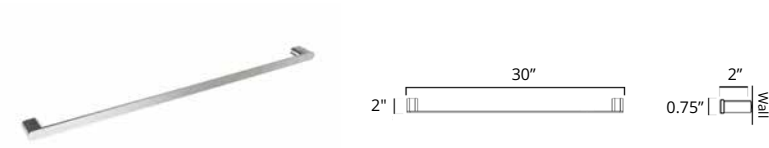

30" Towel Bar
Porte-serviettes 30"

Chrome
Brushed Nickel
Matte Black

Code & Price
V4163 $147
V4164 $154
V4165 $176