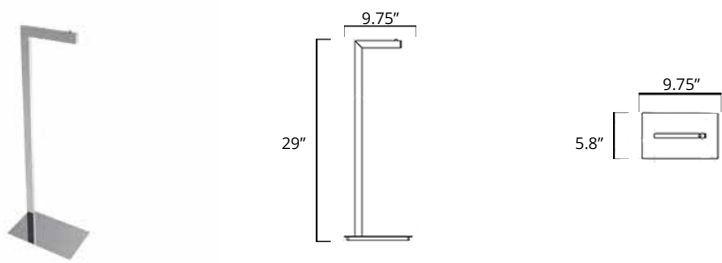

Square Freestanding Toilet Paper Holder

Porte-papier carré autoportant carrée

- Matte White
- Chrome
- Matte Black

Code & Price	
V91052	$514
V91053	$444
V91055	$514