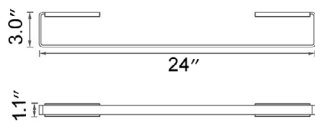

24" Towel Bar Porte-serviettes 24"