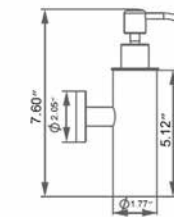

Wall-Mounted Soap Dispenser - 150ml Distributeur de savon mural - 150ml

- Chrome
- Brushed Nickel
- Matte Black

Code & Price	
V92313	$104
V92314	$116
V92315	$129