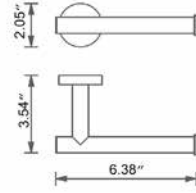

Lava

Toilet Paper Holder (LH) Porte-papier hygiénique (MG)

Chrome
Brushed Nickel
Matte Black

Code & Price		Code & Price
V67013 $67	◆ Polished Nickel	V67016 $88
V67014 $73	◆ PVD Brushed Gold	V67018 $99
V67015 $81	◆ PVD Brushed Bronze	V67019 $109