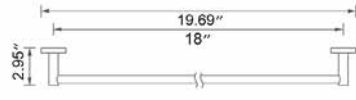

18" Towel Bar Porte-serviettes 18"

Chrome
Brushed Nickel
Matte Black

Code & Price		Code & Price
V67143 $112	◆ Polished Nickel	V67146 $179
V67144 $134	◆ PVD Brushed Gold	V67148 $203
V67145 $163	◆ PVD Brushed Bronze	V67149 $203