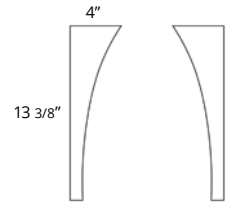

Curved Leg Set Ensemble de pattes courbés

- Matte Black
- Matte White
- Navy Blue
- Steel Blue

Code & Price

- BA032.MB
  $211
- BA032.MW
  $211
- BA032.NB
  $211
- BA032.SB
  $211