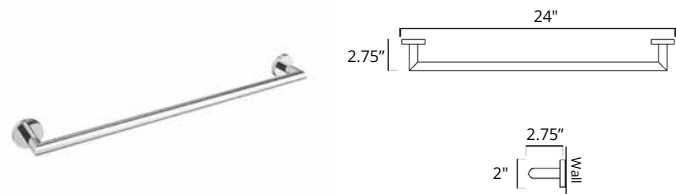

24" Towel Bar Porte-serviettes 24"

	Code & Price		Code & Price
Matte White	V63152 $176	Polished Nickel	V63156 $187
Chrome	V63153 $127	PVD Brushed Gold	V63158 $221
Brushed Nickel	V63154 $153	PVD Brushed Bronze	V63159 $211
Matte Black	V63155 $187