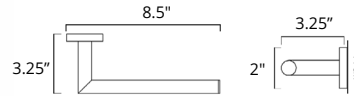

8" Towel Bar Porte-serviettes 8"

	Code & Price		Code & Price
Matte White	V63322 $86	Polished Nickel	V63326 $93
Chrome	V63323 $75	PVD Brushed Gold	V63328 $104
Brushed Nickel	V63324 $81	PVD Brushed Bronze	V63329 $104
Matte Black	V63325 $92