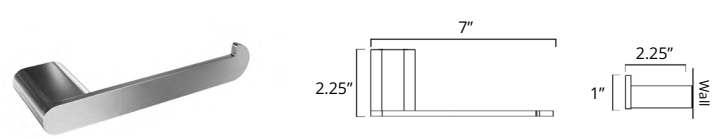

Toilet Paper Holder (LH)
Porte-papier hygiénique (MG)

Chrome
Brushed Nickel
Matte Black

Code & Price
V4023 $82
V4024 $92
V4025 $103

Brushed Gold Dark
Brushed Gold Light

Code & Price
V4020-BGD $161
V4020-BGL $161