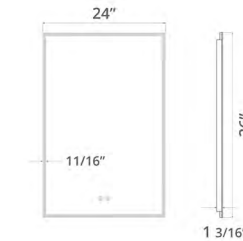

Denver

Eden

Camden

Camden

30" x 32" Camden LED Mirror
30" x 32" Miroir LED Camden

Code & Price	
IC1030	\$741

Delivered Lumens 3450
Wattage 24W

24" x 36" Camden LED Mirror
24" x 36" Miroir LED Camden