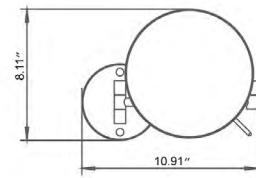

Wall-Mounted Mirror Miroir mural

- 3x Zoom
- Zoom x3

- Chrome
- Matte Black

Code & Price	
V9113	$221
V9115	$279