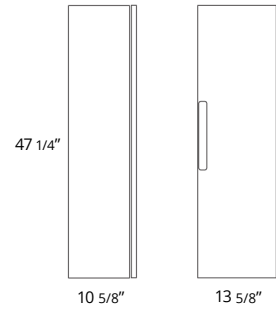

Coda

Coda

Left/Right Hand Wall Cabinet Armoire murale gauche/droite (Coda)

- Ash Grey
- Matte Black
- Matte White
- Steel Blue
- Sage Green

Code & Price

- BC1009.AG
  $1166
- BC1009.MB
  $1166
- BC1009.MW
  $1166
- BC1009.SB
  $1166
- BC1009.SG
  $1166