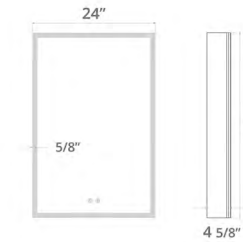

Code & Price	
IJ1124	$1649

Delivered Lumens	2650
Wattage	31W