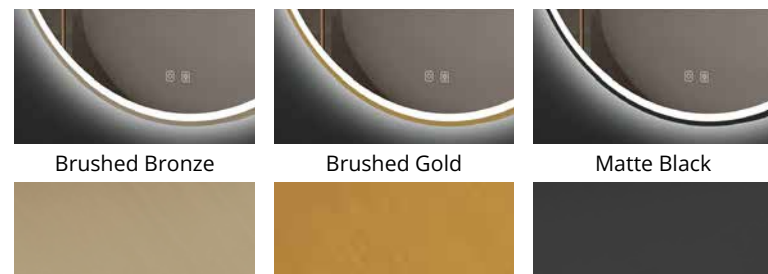

Atlas
Bennett
Camden
Denver
Eden

Denver

Anodized aluminum frame finish options:

Features:

Denver

24" Denver LED Mirror 24" Miroir LED Denver

Code & Price	
Brushed Bronze	ID1024.BB \$582
Brushed Gold	ID1024.BG \$582
Matte Black	ID1024.MB \$529
Delivered Lumens	1900
Wattage	14W