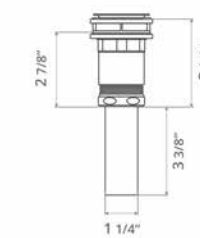

Pop Down™ Drain
Pop Down™ Drain

- Chrome
- Brushed Nickel
- Matte Black
- Polished Nickel

Code & Price	
B7073	$169
B7074	$211
B7075	$222
B7076	$233