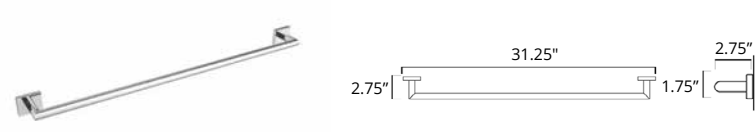

30" Towel Bar Porte-serviettes 30"

Chrome
Brushed Nickel
Matte Black

Code & Price	Finish	Code & Price
V62163 $154	Polished Nickel	V62166 $221
V62164 $166	PVD Brushed Gold	V62168 $241
V62165 $202	PVD Brushed Bronze	V62169 $254