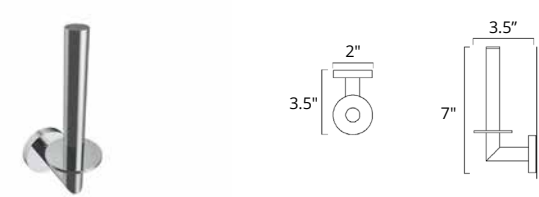

Spare Toilet Paper Holder Distributeur de papier toilette

	Code & Price		Code & Price
Chrome	V63083 $82	Polished Nickel	V63086 $114
Brushed Nickel	V63084 $92	PVD Brushed Gold	V63088 $124
Matte Black	V63085 $103	PVD Brushed Bronze	V63089 $133