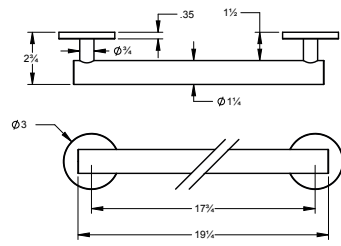

18" Lava Grab Bar Barre d'appui Lava 18"

	Code & Price		Code & Price
Matte White	V94442 $231	Matte Black	V94445 $231
Chrome	V94443 $187	Polished Nickel	V94446 $253
Brushed Nickel	V94444 $242	PVD Brushed Gold	V94448 $275

24" Lava Grab Bar Barre d'appui Lava 24"