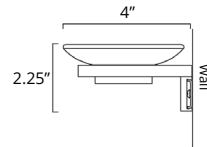

Glass Soap Dish Porte-savon en verre

Chrome
Brushed Nickel
Matte Black

Code & Price	
V1523	$99
V1524	$112
V1525	$132