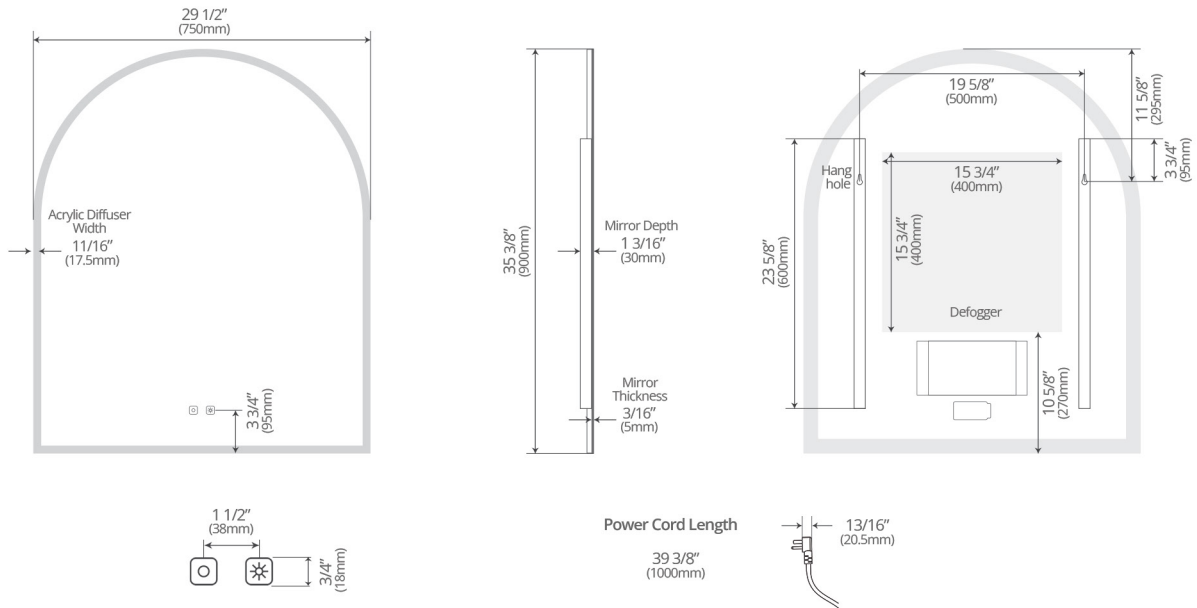

**Size (WxHxD):**

29 1/2" x 35 3/8" x 1 1/8"  
(750mm x 900mm x 30mm)

Model #	Description	Color Temperature	Lumens	Watts	Volts	Weight (lb)
IG1130	Gemma 30" x 36" LED Mirror	2700K - 6500K	3300	23W	110V	21.2

## Diagram and measurements: