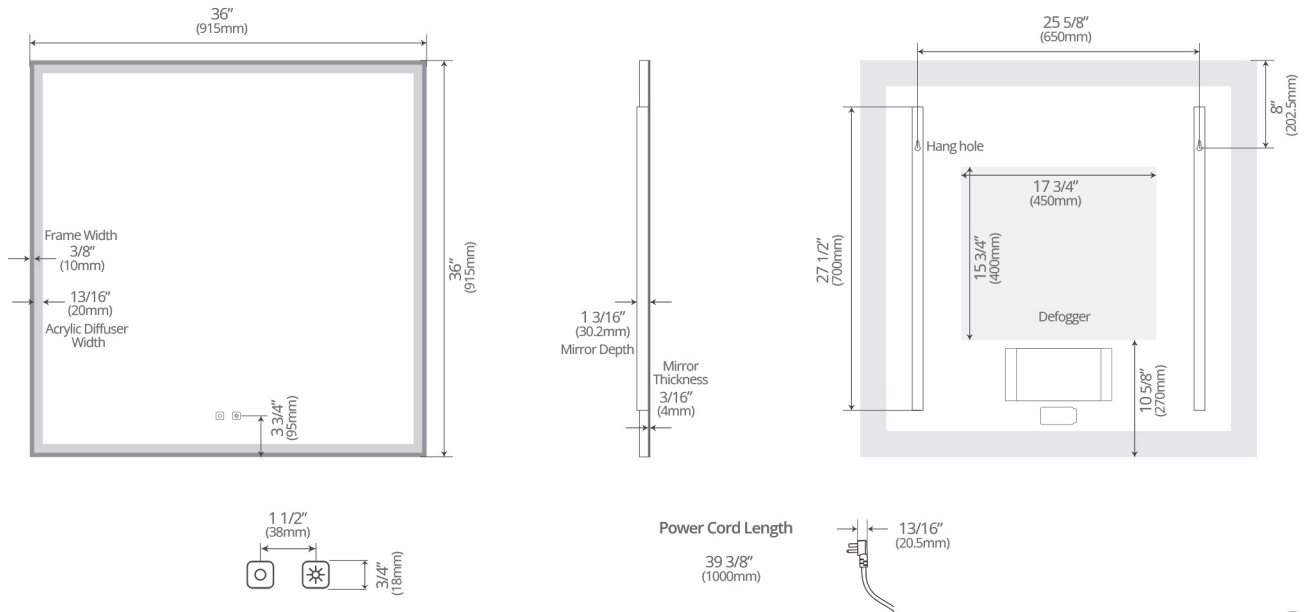

Size (WxHxD):

36" x 36" x 1 1/8"
 (915mm x 915mm x 30mm)

Model #	Description	Color Temperature	Lumens	Watts	Volts	Weight (lb)
IE1136.BB	Eden 36" x 36" LED Mirror - Brushed Bronze	2700K - 6500K	3850	27W	110V	28.6
IE1136.BG	Eden 36" x 36" LED Mirror - Brushed Gold	2700K - 6500K	3850	27W	110V	28.6
IE1136.MB	Eden 36" x 36" LED Mirror - Matte Black	2700K - 6500K	3850	27W	110V	28.6

Diagram and measurements:

Touch button details: