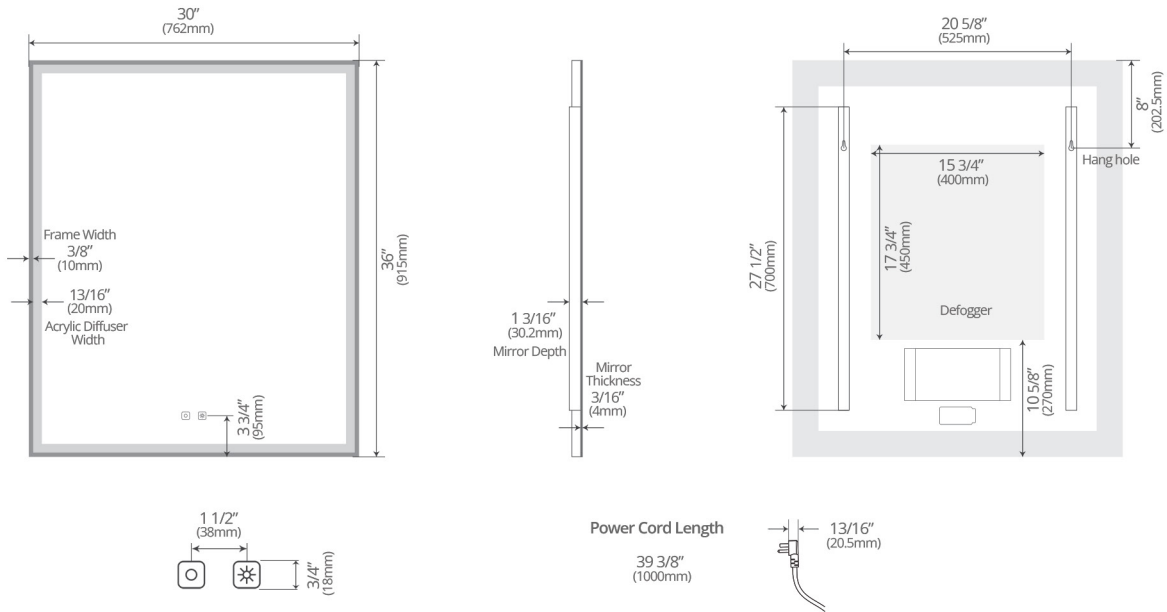

**Size (WxHxD):**

30" x 36" x 1 1/8"  
 (762mm x 915mm x 30mm)

Model #	Description	Color Temperature	Lumens	Watts	Volts	Weight (lb)
IE1130.BB	Eden 30" x 36" LED Mirror - Brushed Bronze	2700K - 6500K	3550	25W	110V	22.9
IE1130.BG	Eden 30" x 36" LED Mirror - Brushed Gold	2700K - 6500K	3550	25W	110V	22.9
IE1130.MB	Eden 30" x 36" LED Mirror - Matte Black	2700K - 6500K	3550	25W	110V	22.9

## Diagram and measurements: