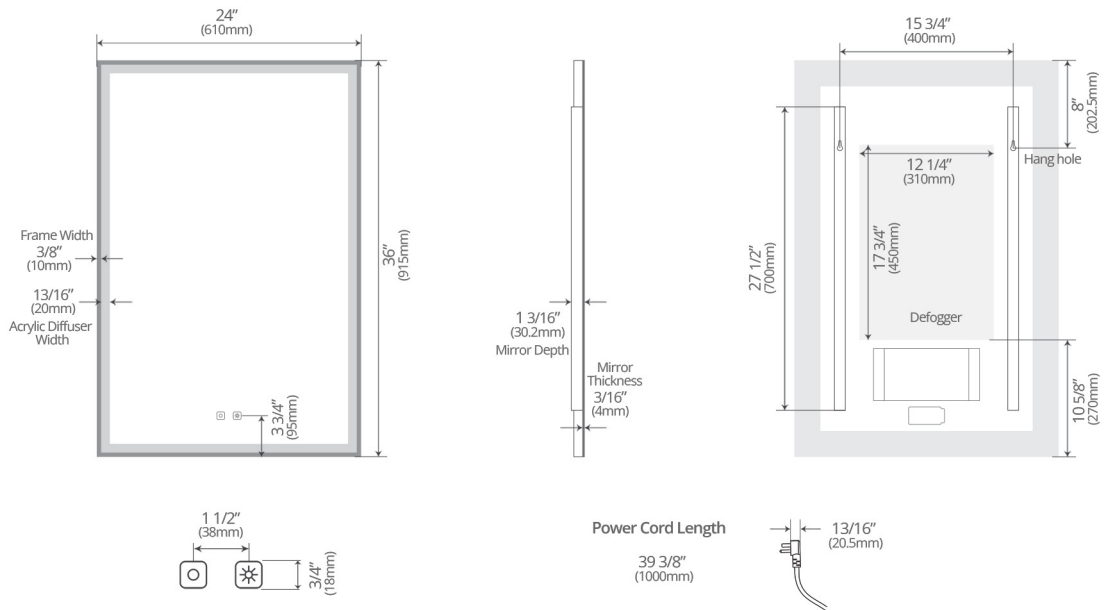

Size (WxHxD):

24" x 36" x 1 1/8"
 (610mm x 915mm x 30mm)

Model #	Description	Color Temperature	Lumens	Watts	Volts	Weight (lb)
IE1124.BB	Eden 24" x 36" LED Mirror - Brushed Bronze	2700K - 6500K	3150	22W	110V	19.4
IE1124.BG	Eden 24" x 36" LED Mirror - Brushed Gold	2700K - 6500K	3150	22W	110V	19.4
IE1124.MB	Eden 24" x 36" LED Mirror - Matte Black	2700K - 6500K	3150	22W	110V	19.4

Diagram and measurements:

Touch button details: