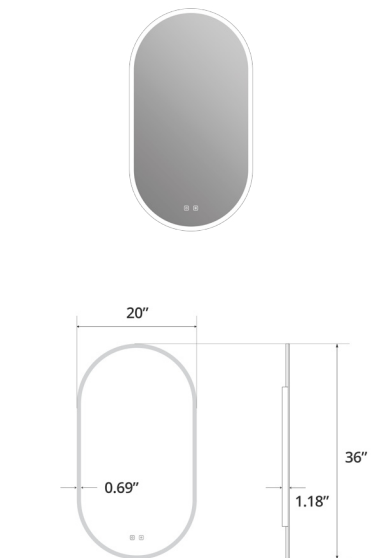

- Acrylic diffused LED front and back lighting
- 2700K-6500K color temperature adjustment
- 10%-100% light dimmer
- Heated mirror defogger
- Touch on/off
- Safety film backing
- Copper free
- ETL certified for North American use
- 110V plug in installation, can be hardwired
- Can be controlled with a light switch
- 5 Year Warranty

Please note, product specifications and dimensions are subject to change without notice.
Veuillez noter que les spécifications et les dimensions des produits sont sujettes à changement sans préavis.

Felix

Gemma

Hudson

Iris

Jackson

Felix

Gemma

Hudson

Iris

Jackson