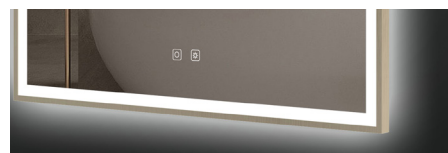

Eden

- Acrylic diffused LED lighting
- Anodized aluminum frame in matte black, brushed gold, or brushed bronze
- 2700K-6500K color temperature adjustment
- 10%-100% light dimmer
- Heated mirror defogger
- Touch on/off
- Safety film backing
- Copper free
- ETL certified for North American use
- 110V plug in installation, can be hardwired
- Can be controlled with a light switch
- 5 Year Warranty

ico.

Please note, product specifications and dimensions are subject to change without notice.
Veuillez noter que les spécifications et les dimensions des produits sont sujettes à changement sans préavis.

Eden

24" x 36" Eden LED Mirror 24" x 36" Miroir DEL Eden

Code & Price	
Brushed Bronze	IE1124.BB $699
Brushed Gold	IE1124.BG $699
Matte Black	IE1124.MB $599

30" x 36" Eden LED Mirror 30" x 36" Miroir DEL Eden

Code & Price	
Brushed Bronze	IE1130.BB $799
Brushed Gold	IE1130.BG $799
Matte Black	IE1130.MB $699

36" x 36" Eden LED Mirror 36" x 36" Miroir DEL Eden

Code & Price	
Brushed Bronze	IE1136.BB $899
Brushed Gold	IE1136.BG $899
Matte Black	IE1136.MB $799

48" x 36" Eden LED Mirror 48" x 36" Miroir DEL Eden

Code & Price	
Brushed Bronze	IE1148.BB $999
Brushed Gold	IE1148.BG $999
Matte Black	IE1148.MB $899

Check with your dealer for the accurate color of the finish as printing on paper may not capture the correct shade.
Vérifiez auprès de votre revendeur la couleur exacte de la finition, car l'impression sur papier peut ne pas rendre a teinte correcte.