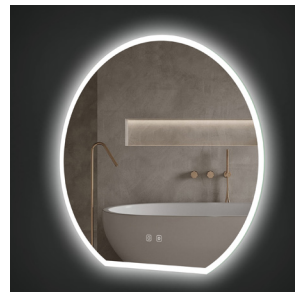

ico.

LED Mirrors

Contents

Atlas 3

Bennett 4

Camden 6

Denver 8

Eden 10

Felix 12

Gemma 12

Hudson 13

Iris 13

Jackson 14

Atlas

24" Atlas LED Mirror
24" Miroir DEL Atlas

Code & Price
IA1024 \$399

Bennett

Atlas

Bennett

Camden

Denver

Eden

- Acrylic diffused LED front and back lighting
- 2700K-6500K color temperature adjustment
- 10%-100% light dimmer
- Heated mirror defogger
- Touch on/off
- Safety film backing
- Copper free
- ETL certified for North American use
- 110V plug in installation, can be hardwired
- Can be controlled with a light switch
- 5 Year Warranty