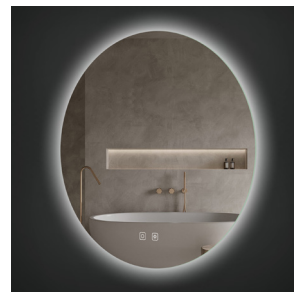

ico.

LED Mirrors

Contents

Atlas 3

Bennett 4

Camden 6

Denver 8

Eden 10

Felix 12

Gemma 12

Hudson 13

Iris 13

Jackson 14

Atlas

24" Atlas LED Mirror
24" Miroir DEL Atlas

Code & Price
IA1024 \$399

30" Atlas LED Mirror
30" Miroir DEL Atlas

Code & Price
IA1030 \$499

36" Atlas LED Mirror
36" Miroir DEL Atlas

Code & Price
IA1036 \$599

- Acrylic diffused LED back lighting
- 2700K-6500K color temperature adjustment
- 10%-100% light dimmer
- Heated mirror defogger
- Touch on/off
- Safety film backing
- Copper free
- ETL certified for North American use
- 110V plug in installation, can be hardwired
- Can be controlled with a light switch
- 5 Year Warranty