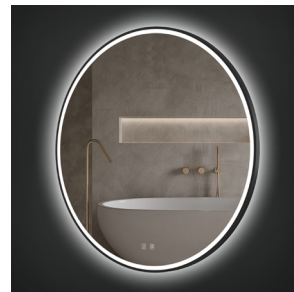

ico.

LED Mirrors

Contents

Atlas 3

Bennett 4

Camden 6

Denver 8

Eden 10

Felix 12

Gemma 12

Hudson 13

Iris 13

Jackson 14

Atlas

24" Atlas LED Mirror
24" Miroir DEL Atlas

Code & Price
IA1024 \$399

30" Atlas LED Mirror
30" Miroir DEL Atlas

Code & Price
IA1030 \$499

36" Atlas LED Mirror
36" Miroir DEL Atlas

Code & Price
IA1036 \$599

- Acrylic diffused LED back lighting
- 2700K-6500K color temperature adjustment
- 10%-100% light dimmer
- Heated mirror defogger
- Touch on/off
- Safety film backing
- Copper free
- ETL certified for North American use
- 110V plug in installation, can be hardwired
- Can be controlled with a light switch
- 5 Year Warranty

Bennett

Atlas

Bennett

Camden

Denver

Eden

- Acrylic diffused LED front and back lighting
- 2700K-6500K color temperature adjustment
- 10%-100% light dimmer
- Heated mirror defogger
- Touch on/off
- Safety film backing
- Copper free
- ETL certified for North American use
- 110V plug in installation, can be hardwired
- Can be controlled with a light switch
- 5 Year Warranty