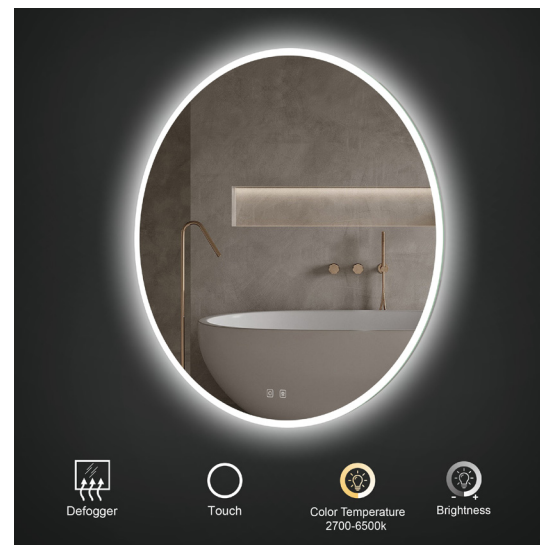

Felix 12

Gemma 12

Hudson 13

Iris 13

Jackson 14

Atlas

24" Atlas LED Mirror
24" Miroir DEL Atlas

Code & Price
IA1024 \$399

30" Atlas LED Mirror
30" Miroir DEL Atlas

Code & Price
IA1030 \$499

36" Atlas LED Mirror
36" Miroir DEL Atlas

Code & Price
IA1036 \$599

- Acrylic diffused LED back lighting
- 2700K-6500K color temperature adjustment
- 10%-100% light dimmer
- Heated mirror defogger
- Touch on/off
- Safety film backing
- Copper free
- ETL certified for North American use
- 110V plug in installation, can be hardwired
- Can be controlled with a light switch
- 5 Year Warranty

Bennett

Atlas

Bennett

Camden

Denver

Eden

- Acrylic diffused LED front and back lighting
- 2700K-6500K color temperature adjustment
- 10%-100% light dimmer
- Heated mirror defogger
- Touch on/off
- Safety film backing
- Copper free
- ETL certified for North American use
- 110V plug in installation, can be hardwired
- Can be controlled with a light switch
- 5 Year Warranty

Camden

Atlas

Bennett

Camden

Denver

Eden

- Acrylic diffused LED front and back lighting
- 2700K-6500K color temperature adjustment
- 10%-100% light dimmer
- Heated mirror defogger
- Touch on/off
- Safety film backing
- Copper free
- ETL certified for North American use
- 110V plug in installation, can be hardwired
- Can be controlled with a light switch
- 5 Year Warranty