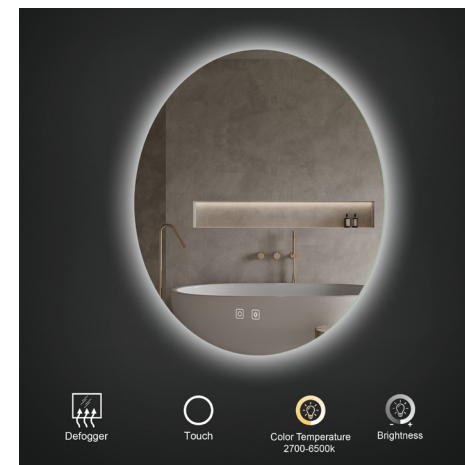

Felix 12

Gemma 12

Hudson 13

Iris 13

Jackson 14

Atlas

24" Atlas LED Mirror
24" Miroir DEL Atlas

Code & Price
IA1024 \$399

30" Atlas LED Mirror
30" Miroir DEL Atlas

Code & Price
IA1030 \$499

36" Atlas LED Mirror
36" Miroir DEL Atlas

Code & Price
IA1036 \$599

- Acrylic diffused LED back lighting
- 2700K-6500K color temperature adjustment
- 10%-100% light dimmer
- Heated mirror defogger
- Touch on/off
- Safety film backing
- Copper free
- ETL certified for North American use
- 110V plug in installation, can be hardwired
- Can be controlled with a light switch
- 5 Year Warranty

Bennett

Atlas

Bennett

Camden

Denver

Eden

- Acrylic diffused LED front and back lighting
- 2700K-6500K color temperature adjustment
- 10%-100% light dimmer
- Heated mirror defogger
- Touch on/off
- Safety film backing
- Copper free
- ETL certified for North American use
- 110V plug in installation, can be hardwired
- Can be controlled with a light switch
- 5 Year Warranty