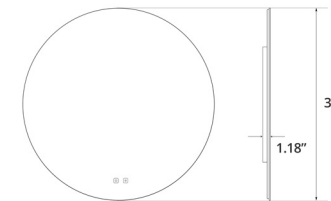

Code & Price
IA1024 $399

30" Atlas LED Mirror
30" Miroir DEL Atlas