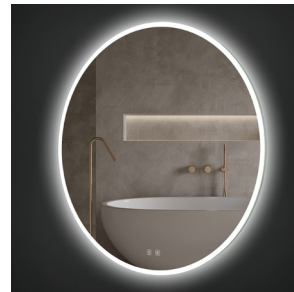

ico.

LED Mirrors

Contents

Atlas 3

Bennett 4

Camden 6

Denver 8

Eden 10

Felix 12

Gemma 12

Hudson 13

Iris 13

Jackson 14

Atlas

24" Atlas LED Mirror
24" Miroir DEL Atlas

Code & Price
IA1024 \$399

30" Atlas LED Mirror
30" Miroir DEL Atlas

Code & Price
IA1030 \$499

36" Atlas LED Mirror
36" Miroir DEL Atlas

Code & Price
IA1036 \$599

- Acrylic diffused LED back lighting
- 2700K-6500K color temperature adjustment
- 10%-100% light dimmer
- Heated mirror defogger
- Touch on/off
- Safety film backing
- Copper free
- ETL certified for North American use
- 110V plug in installation, can be hardwired
- Can be controlled with a light switch
- 5 Year Warranty