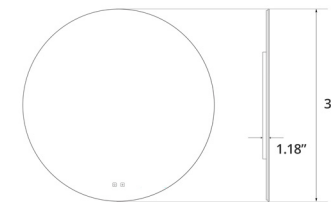

30" Atlas LED Mirror
30" Miroir DEL Atlas

Code & Price
IA1030 \$499

36" Atlas LED Mirror
36" Miroir DEL Atlas

Code & Price
IA1036 \$599

- Acrylic diffused LED back lighting
- 2700K-6500K color temperature adjustment
- 10%-100% light dimmer
- Heated mirror defogger
- Touch on/off
- Safety film backing
- Copper free
- ETL certified for North American use
- 110V plug in installation, can be hardwired
- Can be controlled with a light switch
- 5 Year Warranty