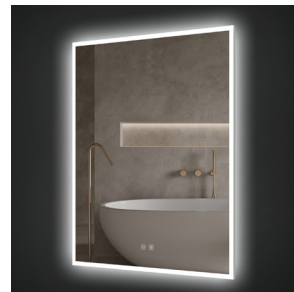

ico.

LED Mirrors

Contents

Atlas 3

Bennett 4

Camden 6

Denver 8

Eden 10

Felix 12

Gemma 12

Hudson 13

Iris 13

Jackson 14

Atlas

24" Atlas LED Mirror
24" Miroir DEL Atlas

Code & Price
IA1024 \$399