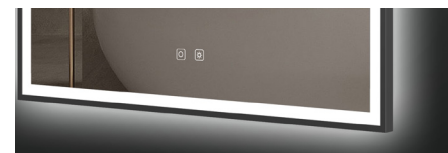

Eden

- Acrylic diffused LED lighting
- Anodized aluminum frame in matte black, brushed gold, or brushed bronze
- 2700K-6500K color temperature adjustment
- 10%-100% light dimmer
- Heated mirror defogger
- Touch on/off
- Safety film backing
- Copper free
- ETL certified for North American use
- 110V plug in installation, can be hardwired
- Can be controlled with a light switch
- 5 Year Warranty

ico.

Please note, product specifications and dimensions are subject to change without notice.
Veuillez noter que les spécifications et les dimensions des produits sont sujettes à changement sans préavis.

Eden

24" x 36" Eden LED Mirror 24" x 36" Miroir DEL Eden

Code & Price	
Brushed Bronze	IE1124.BB $699
Brushed Gold	IE1124.BG $699
Matte Black	IE1124.MB $599

30" x 36" Eden LED Mirror 30" x 36" Miroir DEL Eden

Code & Price	
Brushed Bronze	IE1130.BB $799
Brushed Gold	IE1130.BG $799
Matte Black	IE1130.MB $699

36" x 36" Eden LED Mirror 36" x 36" Miroir DEL Eden

Code & Price	
Brushed Bronze	IE1136.BB $899
Brushed Gold	IE1136.BG $899
Matte Black	IE1136.MB $799

48" x 36" Eden LED Mirror 48" x 36" Miroir DEL Eden

Code & Price	
Brushed Bronze	IE1148.BB $999
Brushed Gold	IE1148.BG $999
Matte Black	IE1148.MB $899

Check with your dealer for the accurate color of the finish as printing on paper may not capture the correct shade.
Vérifiez auprès de votre revendeur la couleur exacte de la finition, car l'impression sur papier peut ne pas rendre a teinte correcte.