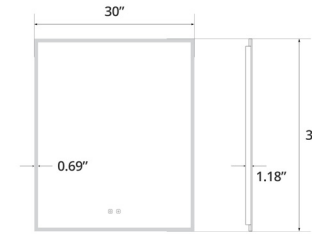

Camden

Atlas

Bennett

Camden

Denver

Eden

30" x 36" Camden LED Mirror
30" x 36" Miroir DEL Camden

Code & Price
IC1130 \$749

36" x 36" Camden LED Mirror
36" x 36" Miroir DEL Camden

Code & Price
IC1136 \$799

30" x 32" Camden LED Mirror
30" x 32" Miroir DEL Camden

Code & Price
IC1030 \$699

48" x 36" Camden LED Mirror
48" x 36" Miroir DEL Camden