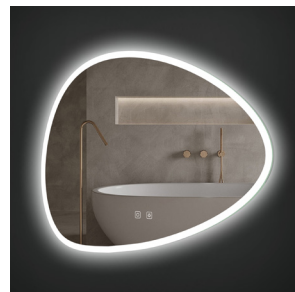

ico.

LED Mirrors

Contents

Atlas 3

Bennett 4

Camden 6

Denver 8

Eden 10

Felix 12

Gemma 12

Hudson 13

Iris 13

Jackson 14

Atlas

24" Atlas LED Mirror
24" Miroir DEL Atlas

Code & Price
IA1024 \$399

Bennett

Atlas

Bennett

Camden

Denver

Eden

- Acrylic diffused LED front and back lighting
- 2700K-6500K color temperature adjustment
- 10%-100% light dimmer
- Heated mirror defogger
- Touch on/off
- Safety film backing
- Copper free
- ETL certified for North American use
- 110V plug in installation, can be hardwired
- Can be controlled with a light switch
- 5 Year Warranty