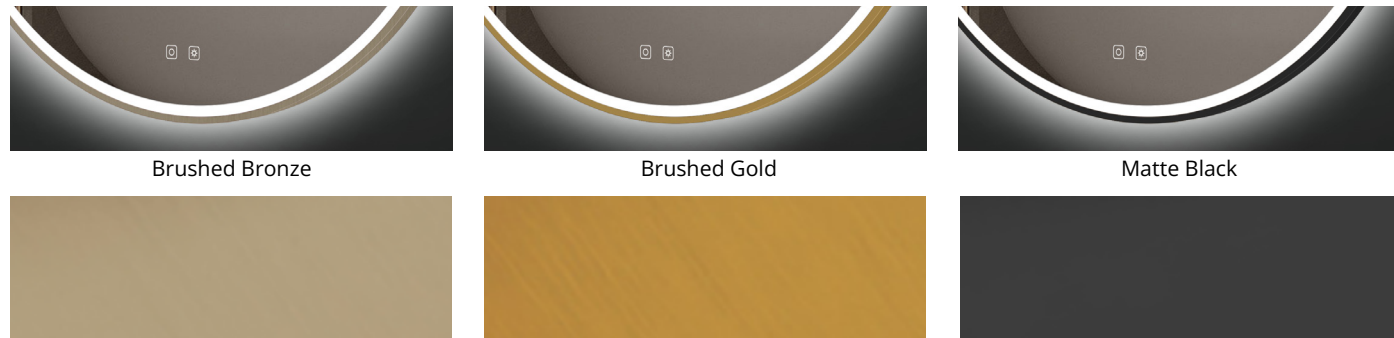

Denver

ico.

Please note, product specifications and dimensions are subject to change without notice.
Veuillez noter que les spécifications et les dimensions des produits sont sujettes à changement sans préavis.

Denver

24" Denver LED Mirror 24" Miroir DEL Denver

Code & Price	
Brushed Bronze	ID1024.BB $549
Brushed Gold	ID1024.BG $549
Matte Black	ID1024.MB $499

30" Denver LED Mirror 30" Miroir DEL Denver

Code & Price	
Brushed Bronze	ID1030.BB $699
Brushed Gold	ID1030.BG $699
Matte Black	ID1030.MB $649

36" Denver LED Mirror 36" Miroir DEL Denver

Code & Price	
Brushed Bronze	ID1036.BB $849
Brushed Gold	ID1036.BG $849
Matte Black	ID1036.MB $799