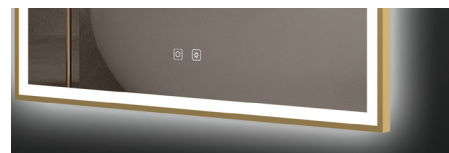

Eden

- Acrylic diffused LED lighting
- Anodized aluminum frame in matte black, brushed gold, or brushed bronze
- 2700K-6500K color temperature adjustment
- 10%-100% light dimmer
- Heated mirror defogger
- Touch on/off
- Safety film backing
- Copper free
- ETL certified for North American use
- 110V plug in installation, can be hardwired
- Can be controlled with a light switch
- 5 Year Warranty

ico.

Please note, product specifications and dimensions are subject to change without notice.
Veuillez noter que les spécifications et les dimensions des produits sont sujettes à changement sans préavis.

Eden

24" x 36" Eden LED Mirror 24" x 36" Miroir DEL Eden

Code & Price	
Brushed Bronze	IE1124.BB $699
Brushed Gold	IE1124.BG $699
Matte Black	IE1124.MB $599

30" x 36" Eden LED Mirror 30" x 36" Miroir DEL Eden

Code & Price	
Brushed Bronze	IE1130.BB $799
Brushed Gold	IE1130.BG $799
Matte Black	IE1130.MB $699

36" x 36" Eden LED Mirror 36" x 36" Miroir DEL Eden

Code & Price	
Brushed Bronze	IE1136.BB $899
Brushed Gold	IE1136.BG $899
Matte Black	IE1136.MB $799

48" x 36" Eden LED Mirror 48" x 36" Miroir DEL Eden

Code & Price	
Brushed Bronze	IE1148.BB $999
Brushed Gold	IE1148.BG $999
Matte Black	IE1148.MB $899

Check with your dealer for the accurate color of the finish as printing on paper may not capture the correct shade.
Vérifiez auprès de votre revendeur la couleur exacte de la finition, car l'impression sur papier peut ne pas rendre a teinte correcte.