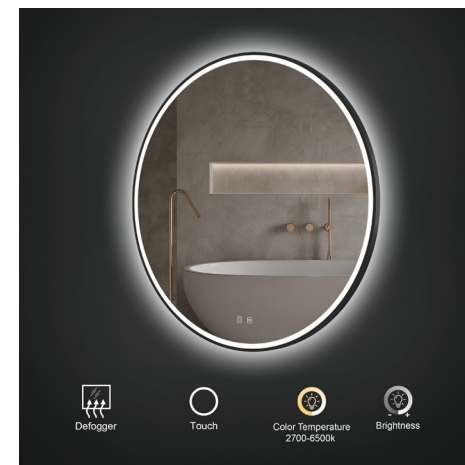

Code & Price
IC1148 \$899

24" x 36" Camden LED Mirror
24" x 36" Miroir DEL Camden

Code & Price
IC1124 \$669

60" x 36" Camden LED Mirror
60" x 36" Miroir DEL Camden

Code & Price
IC1160 \$999

Denver

ico.

Please note, product specifications and dimensions are subject to change without notice.
Veuillez noter que les spécifications et les dimensions des produits sont sujettes à changement sans préavis.

Denver

24" Denver LED Mirror 24" Miroir DEL Denver

Code & Price	
Brushed Bronze	ID1024.BB \$549
Brushed Gold	ID1024.BG \$549
Matte Black	ID1024.MB \$499

30" Denver LED Mirror 30" Miroir DEL Denver

Code & Price	
Brushed Bronze	ID1030.BB \$699
Brushed Gold	ID1030.BG \$699
Matte Black	ID1030.MB \$649

36" Denver LED Mirror 36" Miroir DEL Denver

Code & Price	
Brushed Bronze	ID1036.BB \$849
Brushed Gold	ID1036.BG \$849
Matte Black	ID1036.MB \$799

- Acrylic diffused LED lighting
- Anodized aluminum frame in matte black, brushed gold, or brushed bronze
- 2700K-6500K color temperature adjustment
- 10%-100% light dimmer
- Heated mirror defogger
- Touch on/off
- Safety film backing
- Copper free
- ETL certified for North American use
- 110V plug in installation, can be hardwired
- Can be controlled with a light switch
- 5 Year Warranty