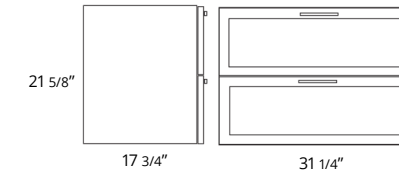

31" Two Drawer Wall-Mounted 31" Deux tiroirs à montage mural

Code & Price	
Matte Black	BR1002.MB $1800
Matte White	BR1002.MW $1800
Navy Blue	BR1002.NB $1800
Steel Blue	BR1002.SB $1800