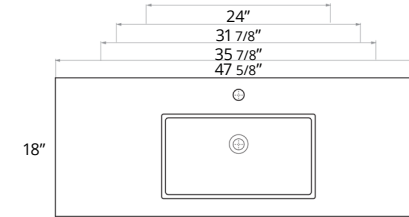

Accent

Square Vanity Sink Top Gloss White
Comptoir-lavabo de vanité carré blanc lustré

- 24"
- 31"
- 36"
- 48"

Code & Price	
B1124C.GW	$390
B1131C.GW	$460
B1136C.GW	$490
B1148C.GW	$520