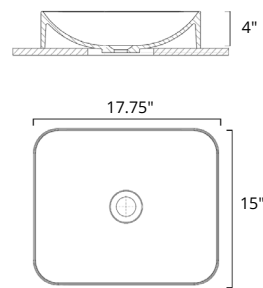

Firenzi

	Code	Price
W x D x H L x P x T 24.25" x 16.75" x 4.75"	B9211	\$779
Height from Countertop Hauteur du comptoir 4.75"		
Finish: Gloss White		

Vessel Sinks

Vessel Sinks

Gabrielli

	Code	Price
W x D x H L x P x T 16.5" x 16.5" x 6.25"	B9311	\$569
Height from Countertop Hauteur du comptoir 6.3"		
Finish: Gloss White		

Gabrielli two-tone

	Code	Price
W x D x H L x P x T 16.5" x 16.5" x 6.25"	B9312	\$699
Height from Countertop Hauteur du comptoir 6.3"		
Finish: Matte White & Matte Black		

Martini

	Code	Price
W x D x H L x P x T 17.75" x 15" x 4.75"	B9511	\$529
Height from Countertop Hauteur du comptoir 4"		
Finish: Gloss White		