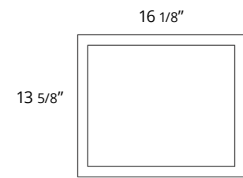

Modern Leg Set Ensemble de pattes moderne

- Matte Black

Code & Price

- BA031.MB
  $149