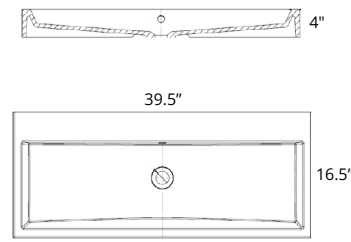

Vivaldi Trough

	Code	Price
W x D x H L x P x T 39.5" x 16.5" x 4"	B9931	$959
Height from Countertop Hauteur du comptoir 4"		
Wall Mount Kit systeme de montage murale pour vasque Vivaldi	B7100	$29
Finish: Gloss White Overflow is white