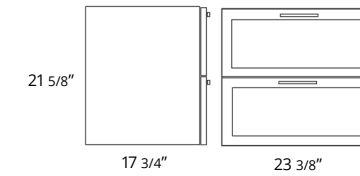

Rhythm

24" Two Drawer Wall-Mounted 24" Deux tiroirs à montage mural

Code & Price	
Matte Black	BR1001.MB $1650
Matte White	BR1001.MW $1650
Navy Blue	BR1001.NB $1650
Steel Blue	BR1001.SB $1650