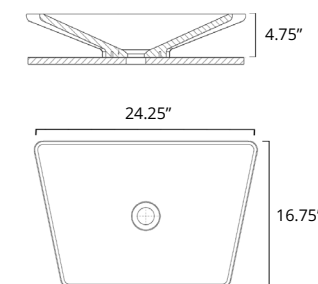

Firenzi

	Code	Price
W x D x H L x P x T 24.25" x 16.75" x 4.75"	B9211	$779
Height from Countertop Hauteur du comptoir 4.75"		
Finish: Gloss White		

Vessel Sinks