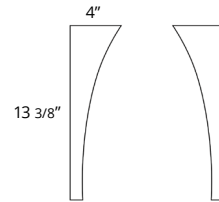

Curved Leg Set
Ensemble de pattes courbés

- Matte Black
- Matte White
- Navy Blue
- Steel Blue

Code & Price	
BA032.MB	$199
BA032.MW	$199
BA032.NB	$199
BA032.SB	$199