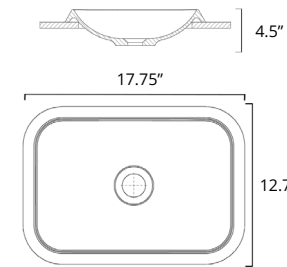

Rossini Rectangle

	Code	Price
W x D x H L x P x T 17.75" x 12.75" x 4.5"	B9831	$439
Height from Countertop Hauteur du comptoir 1.5"		
Finish: Gloss White