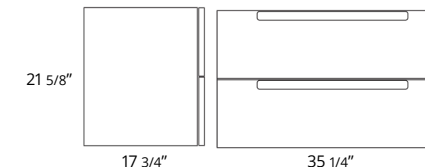

36" Two Drawer Wall-Mounted 36" Deux tiroirs à montage mural

Code & Price	
Ash Grey	BC1003.AG $2100
Matte Black	BC1003.MB $2100
Matte White	BC1003.MW $2100
Steel Blue	BC1003.SB $2100
Sage Green	BC1003.SG $2100

Don't forget to add a vanity top. See pages 28-29 for our options.
N'oubliez pas d'ajouter un comptoir vanité. Voir pages 28-29 pour nos options.