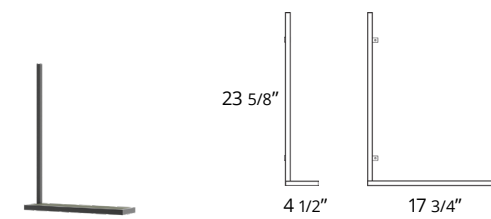

Code & Price	
B2131N.MW	\$410
B2136N.MW	\$440

Lyric Wall Mirror
Miroir mural Lyric

- 24"
- 31"
- 48"

Code & Price	
IL1024	\$340
IL1031	\$410
IL1048	\$490

Shelf for Lyric Mirror
Étagère pour miroir Lyric

- Ash Grey
- Matte Black
- Matte White