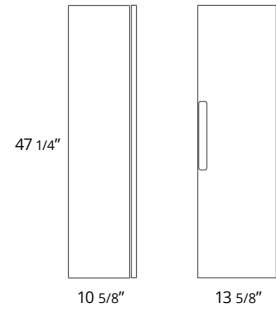

Coda

Left/Right Hand Wall Cabinet Armoire murale gauche/droite (Coda)

- Ash Grey
- Matte Black
- Matte White
- Steel Blue
- Sage Green

Code & Price

- BC1009.AG
  $1100
- BC1009.MB
  $1100
- BC1009.MW
  $1100
- BC1009.SB
  $1100
- BC1009.SG
  $1100