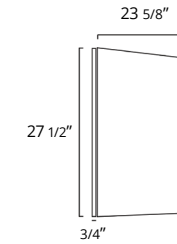

Mirrors

24" Lyric Wall Mirror
24" Miroir mural Lyric