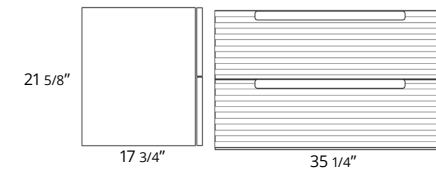

36" Two Drawer Wall-Mounted
36" Deux tiroirs à montage mural