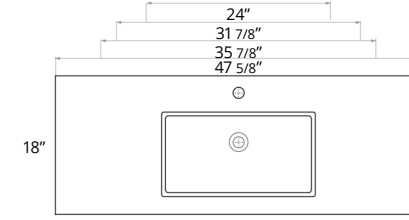

Rhythm

Square Vanity Sink Top Gloss White
Comptoir-lavabo de vanité carré blanc lustré

- 24"
- 31"
- 36"
- 48"

Code & Price	
B1124C.GW	$390
B1131C.GW	$460
B1136C.GW	$490
B1148C.GW	$520