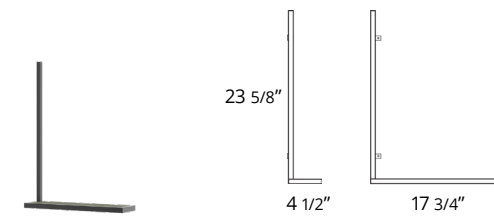

- 24"
- 31"
- 36"

Code & Price

- B2124N.MW
\$340
- B2131N.MW
\$410
- B2136N.MW
\$440

Lyric Wall Mirror Miroir mural Lyric

- 24"
- 31"
- 48"

Code & Price

- IL1024
\$340
- IL1031
\$410
- IL1048
\$490

Shelf for Lyric Mirror Étagère pour miroir Lyric