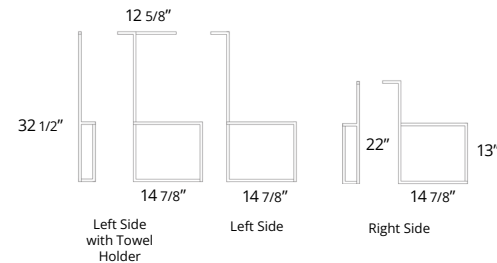

Decorative Leg Set - Anthracite
Ensemble de pattes décoratives - Anthracite

- Decorative Leg Set
- Decorative Leg Set with Towel Holder

Code & Price	
BA1013.AN	$229
BA1014.AN	$279