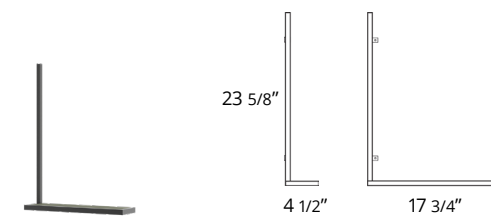

Lyric Wall Mirror
Miroir mural Lyric

- 24"
- 31"
- 48"

Code & Price	
IL1024	\$340
IL1031	\$410
IL1048	\$490

Shelf for Lyric Mirror
Étagère pour miroir Lyric

- Matte Black
- Matte White
- Navy Blue
- Steel Blue