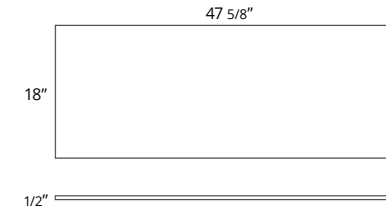

48" Vanity Top Matte White
48" Comptoir de vanité blanc mat

Code & Price
B2148N.MW
$470

Don't forget to include our Pop Down™ Drain. See page 37.
N'oubliez pas d'inclure notre drain Pop Down™. Voir page 37.

Check with your dealer for the accurate color of the finish as printing on paper may not capture the correct shade.
Vérifiez auprès de votre revendeur la couleur exacte de la finition, car l'impression sur papier peut ne pas rendre a teinte correcte.

Accent
Coda
Rhythm
Tempo
Mirrors
Sinks

Accent
Coda
Rhythm
Tempo
Mirrors
Sinks