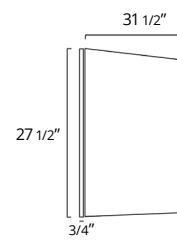

24" Lyric Wall Mirror
24" Miroir mural Lyric

Code & Price	
IL1024	\$340

31" Lyric Wall Mirror
31" Miroir mural Lyric

Code & Price	
IL1031	\$410

48" Lyric Wall Mirror
48" Miroir mural Lyric

Code & Price	
IL1048	\$490