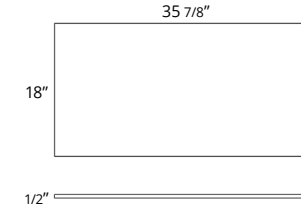

36" Vanity Top Matte White
36" Comptoir de vanité blanc mat

Code & Price
B2136N.MW
$440