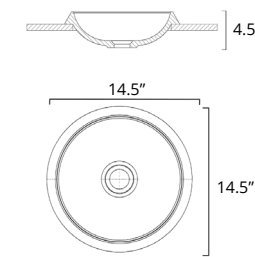

Code	Price
W x D x H L x P x T 14.5" x 14.5" x 4.5"	B9811	$439
Height from Countertop Hauteur du comptoir 1.5"		
Finish: Gloss White