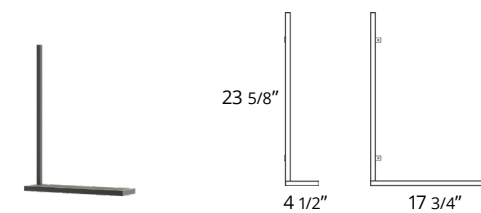

Code & Price	
IL1048	$490

Shelf for Lyric Mirror
Étagère pour miroir Lyric