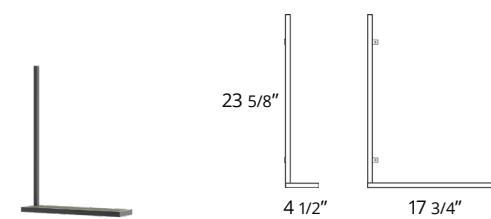

Shelf for Lyric Mirror
Étagère pour miroir Lyric

- Dark Walnut
- Sage Green
- White Oak

Code & Price	
IL1001.DW	$190
IL1001.SG	$190
IL1001.WO	$190

Check with your dealer for the accurate color of the finish as printing on paper may not capture the correct shade.
Vérifiez auprès de votre revendeur la couleur exacte de la finition, car l'impression sur papier peut ne pas rendre à teinte correcte.