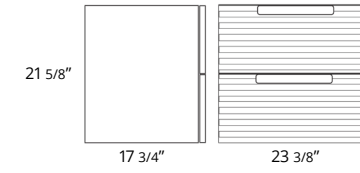

24" Two Drawer Wall-Mounted
24" Deux tiroirs à montage mural