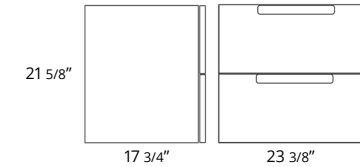

Coda

24" Two Drawer Wall-Mounted 24" Deux tiroirs à montage mural

Code & Price	
Ash Grey	BC1001.AG $1600
Matte Black	BC1001.MB $1600
Matte White	BC1001.MW $1600
Steel Blue	BC1001.SB $1600
Sage Green	BC1001.SG $1600