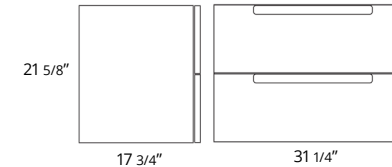

31" Two Drawer Wall-Mounted 31" Deux tiroirs à montage mural

Code & Price	
Ash Grey	BC1002.AG $1800
Matte Black	BC1002.MB $1800
Matte White	BC1002.MW $1800
Steel Blue	BC1002.SB $1800
Sage Green	BC1002.SG $1800