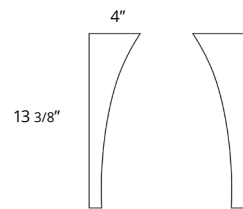

Curved Leg Set Ensemble de pattes courbés

- Ash Grey
- Matte Black
- Matte White
- Steel Blue
- Sage Green

Code & Price

- BA032.AG
  $199
- BA032.MB
  $199
- BA032.MW
  $199
- BA032.SB
  $199
- BA032.SG
  $199