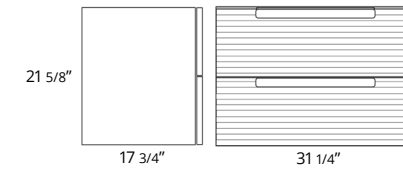

31" Two Drawer Wall-Mounted
31" Deux tiroirs à montage mural

Code & Price	
Ash Grey	BC1002.AGR \$1900
Matte Black	BC1002.MBR \$1900
Matte White	BC1002.MWR \$1900
Steel Blue	BC1002.SBR \$1900
Sage Green	BC1002.SGR \$1900