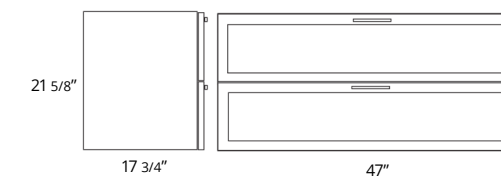

48" Two Drawer Wall-Mounted 48" Deux tiroirs à montage mural

Code & Price	
Matte Black	BR1004.MB $2100
Matte White	BR1004.MW $2100
Navy Blue	BR1004.NB $2100
Steel Blue	BR1004.SB $2100

Don't forget to add a vanity top. See pages 28-29 for our options.
N'oubliez pas d'ajouter un comptoir vanité. Voir pages 28-29 pour nos options.