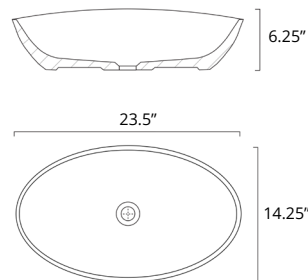

Code	Price
W x D x H L x P x T 23.5" x 14.25" x 6.25"	B8511	$699
Height from Countertop Hauteur du comptoir 6.25"		
Finish: Gloss White