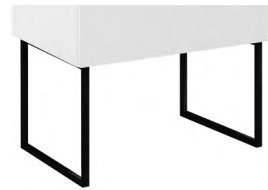

Modern Leg Set Ensemble de pattes moderne

- Matte Black

Code & Price

- BA031.MB
  $149