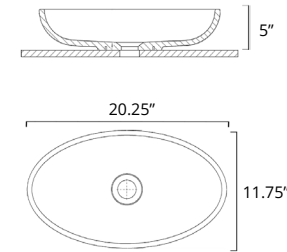

Puccini two-tone

	Code	Price
W x D x H L x P x T 20.25" x 11.75" x 5"	B9712	$729
Height from Countertop Hauteur du comptoir 5"		
Finish: Matte White & Matte Black