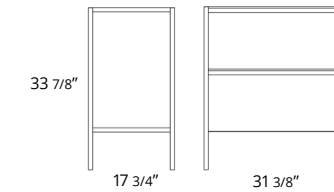

Tempo

31" Two Drawer Freestanding 31" Autoportant à deux tiroirs

	Code & Price
Ash Grey	BT1005.AG $2750
Matte Black	BT1005.MB $2750
Matte White	BT1005.MW $2750