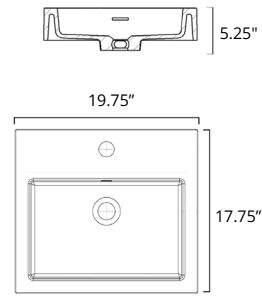

Vivaldi Plus

	Code	Price
W x D x H L x P x T 19.75" x 17.75" x 5.25"	B9921	$659
Height from Countertop Hauteur du comptoir 4.2"		
Finish: Gloss White Overflow is white