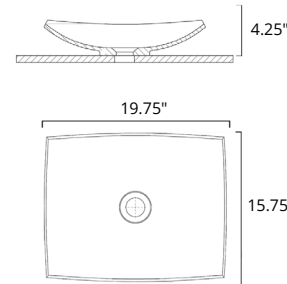

Vecchi

	Code	Price
W x D x H L x P x T 19.75" x 15.75" x 4.25"	B9411	$599
Height from Countertop Hauteur du comptoir 4.25"		
Finish: Gloss White		

Vessel Sinks