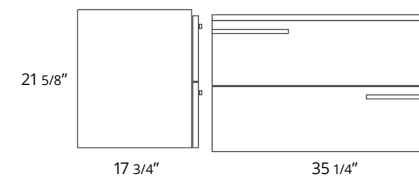

36" Two Drawer Wall-Mounted 36" Deux tiroirs à montage mural

Code & Price	
Dark Walnut	BA1003.DW $1950
Sage Green	BA1003.SG $1950
White Oak	BA1003.WO $1950