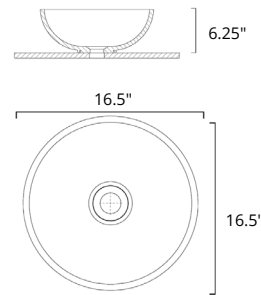

Cavalli two-tone

	Code	Price
W x D x H L x P x T 22.25" x 12.75" x 6.75"	B8712	\$799
Height from Countertop Hauteur du comptoir 6.75"		
Finish: Matte White & Matte Black		

Corelli

	Code	Price
W x D x H L x P x T 27.5" x 14.75" x 5.75"	B9111	\$1059
Height from Countertop Hauteur du comptoir 5.75"		
Finish: Gloss White		

Firenzi

	Code	Price
W x D x H L x P x T 24.25" x 16.75" x 4.75"	B9211	\$779
Height from Countertop Hauteur du comptoir 4.75"		
Finish: Gloss White		

Vessel Sinks

Vessel Sinks

Gabrielli

	Code	Price
W x D x H L x P x T 16.5" x 16.5" x 6.25"	B9311	\$569
Height from Countertop Hauteur du comptoir 6.3"		
Finish: Gloss White		

Gabrielli two-tone

	Code	Price
W x D x H L x P x T 16.5" x 16.5" x 6.25"	B9312	\$699
Height from Countertop Hauteur du comptoir 6.3"		
Finish: Matte White & Matte Black		

Martini

	Code	Price
W x D x H L x P x T 17.75" x 15" x 4.75"	B9511	\$529
Height from Countertop Hauteur du comptoir 4"		
Finish: Gloss White		