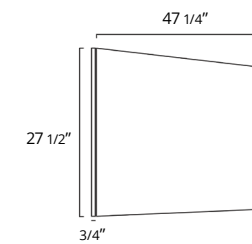

24" Lyric Wall Mirror
24" Miroir mural Lyric

Code & Price	
IL1024	\$340

31" Lyric Wall Mirror
31" Miroir mural Lyric

Code & Price	
IL1031	\$410

48" Lyric Wall Mirror
48" Miroir mural Lyric

Code & Price	
IL1048	\$490