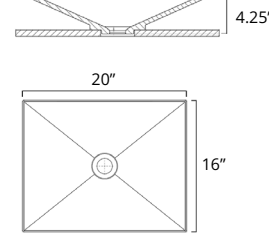

Vessel Sinks

Allegri

	Code	Price
W x D x H L x P x T 20" x 16" x 4.25"	B8811	$699
Height from Countertop Hauteur du comptoir 4.25"		
Finish: Gloss White