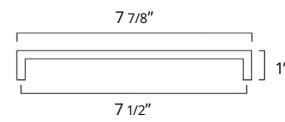

Square Vanity Handle
Poignées de vanité carrées

- Brushed Brass
- Brushed Nickel
- Matte Black
- Chrome

Code & Price	
BA011.BB	$49
BA011.BN	$49
BA011.MB	$49
BA011.PC	$49

*price is per handle