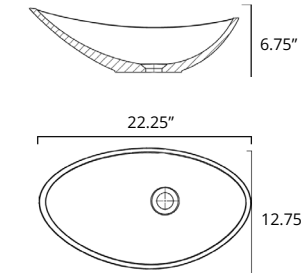

Code	Price
W x D x H L x P x T 22.25" x 12.75" x 6.75"	B8712	$799
Height from Countertop Hauteur du comptoir 6.75"		
Finish: Matte White & Matte Black