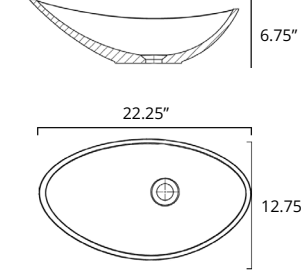

Cavalli

	Code	Price
W x D x H L x P x T 22.25" x 12.75" x 6.75"	B8711	$699
Height from Countertop Hauteur du comptoir 6.75"		
Finish: Gloss White