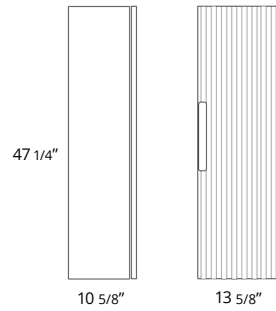

Left/Right Hand Wall Cabinet Armoire murale gauche/droite (Coda Rippled)

- Ash Grey
- Matte Black
- Matte White
- Steel Blue
- Sage Green

Code & Price

- BC1009.AGR
  $1200
- BC1009.MBR
  $1200
- BC1009.MWR
  $1200
- BC1009.SBR
  $1200
- BC1009.SGR
  $1200