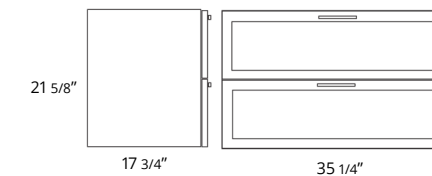

36" Two Drawer Wall-Mounted 36" Deux tiroirs à montage mural

Code & Price	
Matte Black	BR1003.MB $1950
Matte White	BR1003.MW $1950
Navy Blue	BR1003.NB $1950
Steel Blue	BR1003.SB $1950