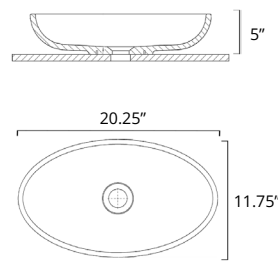

Puccini

	Code	Price
W x D x H L x P x T 20.25" x 11.75" x 5"	B9711	$629
Height from Countertop Hauteur du comptoir 5"		
Finish: Gloss White