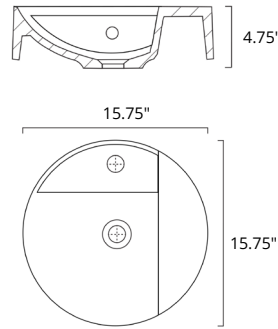

Rossini Rectangle

	Code	Price
W x D x H L x P x T 17.75" x 12.75" x 4.5"	B9831	\$439
Height from Countertop Hauteur du comptoir 1.5"		
Finish: Gloss White		

Rossini Round

	Code	Price
W x D x H L x P x T 14.5" x 14.5" x 4.5"	B9811	\$439
Height from Countertop Hauteur du comptoir 1.5"		
Finish: Gloss White		

Vecchi

	Code	Price
W x D x H L x P x T 19.75" x 15.75" x 4.25"	B9411	\$599
Height from Countertop Hauteur du comptoir 4.25"		
Finish: Gloss White		

Vessel Sinks

Vessel Sinks

Vittorio

New

	Code	Price
W x D x H L x P x T 15.75" x 15.75" x 4.75"	B8521	\$649
Height from Countertop Hauteur du comptoir 4.25"		
Finish: Gloss White Overflow is white		