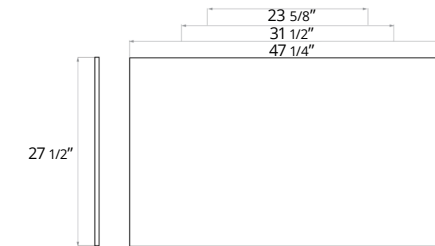

Lyric Wall Mirror
Miroir mural Lyric

- 24"
- 31"
- 48"

Code & Price	
IL1024	$340
IL1031	$410
IL1048	$490