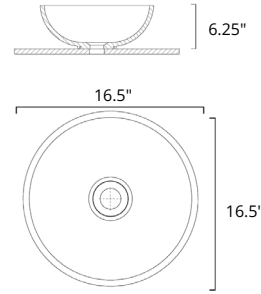

Cavalli two-tone

	Code	Price
W x D x H L x P x T 22.25" x 12.75" x 6.75"	B8712	\$799
Height from Countertop Hauteur du comptoir 6.75"		
Finish: Matte White & Matte Black		

Corelli

	Code	Price
W x D x H L x P x T 27.5" x 14.75" x 5.75"	B9111	\$1059
Height from Countertop Hauteur du comptoir 5.75"		
Finish: Gloss White		

Firenzi

	Code	Price
W x D x H L x P x T 24.25" x 16.75" x 4.75"	B9211	\$779
Height from Countertop Hauteur du comptoir 4.75"		
Finish: Gloss White		

Vessel Sinks

Vessel Sinks

Gabrielli

	Code	Price
W x D x H L x P x T 16.5" x 16.5" x 6.25"	B9311	\$569
Height from Countertop Hauteur du comptoir 6.3"		
Finish: Gloss White		

Gabrielli two-tone

	Code	Price
W x D x H L x P x T 16.5" x 16.5" x 6.25"	B9312	\$699
Height from Countertop Hauteur du comptoir 6.3"		
Finish: Matte White & Matte Black		

Martini

	Code	Price
W x D x H L x P x T 17.75" x 15" x 4.75"	B9511	\$529
Height from Countertop Hauteur du comptoir 4"		
Finish: Gloss White		