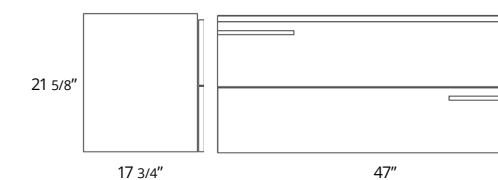

48" Two Drawer Wall-Mounted 48" Deux tiroirs à montage mural

Code & Price	
Dark Walnut	BA1004.DW $2200
Sage Green	BA1004.SG $2200
White Oak	BA1004.WO $2200

Don't forget to add a vanity top. See pages 28-29 for our options.
N'oubliez pas d'ajouter un comptoir vanité. Voir pages 28-29 pour nos options.