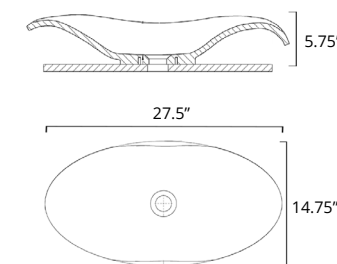

Corelli

	Code	Price
W x D x H L x P x T 27.5" x 14.75" x 5.75"	B9111	$1059
Height from Countertop Hauteur du comptoir 5.75"		
Finish: Gloss White