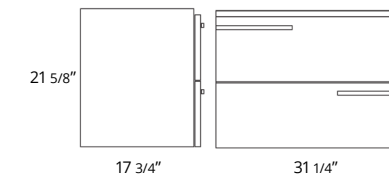

Accent

24" Two Drawer Wall-Mounted 24" Deux tiroirs à montage mural

Code & Price	
Dark Walnut	BA1001.DW \$1650
Sage Green	BA1001.SG \$1650
White Oak	BA1001.WO \$1650

31" Two Drawer Wall-Mounted 31" Deux tiroirs à montage mural