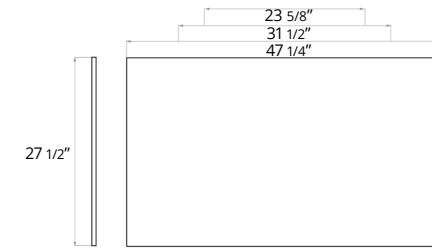

Lyric Wall Mirror
Miroir mural Lyric

- 24"
- 31"
- 48"

Code & Price	
IL1024	$340
IL1031	$410
IL1048	$490