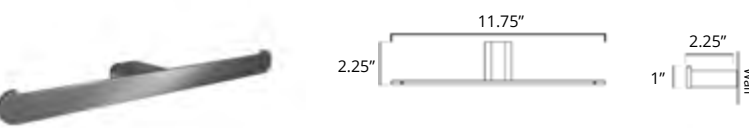

Double Toilet Paper Holder
Double porte papier toilette

Chrome	Brushed Nickel	Matte Black	Brushed Gold Dark	Brushed Gold Light
V4043 $93	V4044 $106	V4045 $124	V4040-BGD $162	V4040-BGL $162