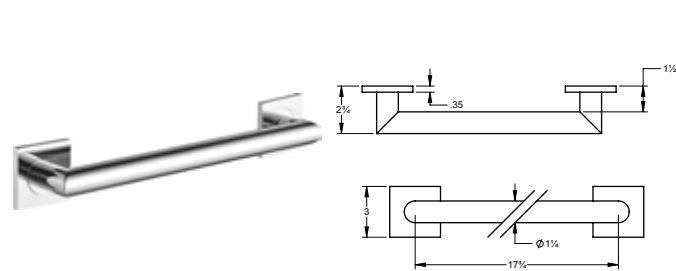

18" Crater Grab Bar
Barre d'appui Crater de 18"

Matte White	Chrome	Brushed Nickel	Matte Black	Polished Nickel	PVD Brushed Gold
V94342 $228	V94343 $186	V94344 $238	V94345 $228	V94346 $249	V94348 $269