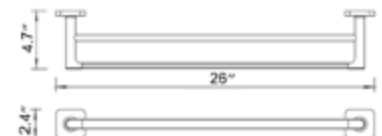

24" Double Towel Bar
Porte-serviettes double 24"

Chrome	Matte Black
V71183 $243	V71185 $296