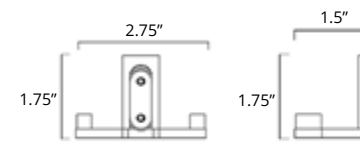

Double Towel Hook Crochet porte-serviette double

Chrome	Brushed Nickel	Matte Black	Brushed Gold Dark	Brushed Gold Light
V5223 $69	V5224 $73	V5225 $84	V5220-BGD $97	V5220-BGL $97