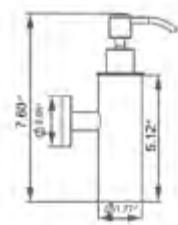

Wall-Mounted Soap Dispenser - 150ml
Distributeur de savon mural - 150ml

Chrome	Brushed Nickel	Matte Black
V92313 $98	V92314 $109	V92315 $121