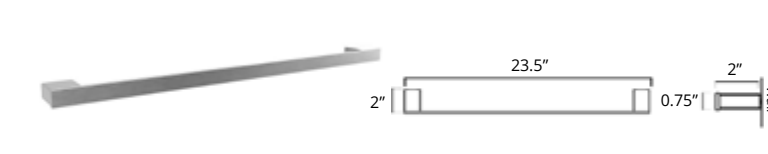

24" Towel Bar
Porte-serviettes 24"

Chrome	Brushed Nickel	Matte Black	Brushed Gold Dark	Brushed Gold Light
V3153 $111	V3154 $119	V3155 $138	V3150-BGD $233	V3150-BGL $233