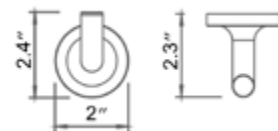

Glow

Toilet Paper Holder Porte-papier hygiénique

New			
Chrome	Matte Black	PVD Brushed Gold	PVD Brushed Bronze
V70013 $80	V70015 $94	V70018 $105	V70019 $106

Pivot Toilet Paper Holder Porte-papier hygiénique pivotant

New			
Chrome	Matte Black	PVD Brushed Gold	PVD Brushed Bronze
V70073 $147	V70075 $186	V70078 $219	V70079 $226

18" Towel Bar Porte-serviettes 18"

New			
Chrome	Matte Black	PVD Brushed Gold	PVD Brushed Bronze
V70143 $122	V70145 $160	V70148 $193	V70149 $198

24" Towel Bar Porte-serviettes 24"

New			
Chrome	Matte Black	PVD Brushed Gold	PVD Brushed Bronze
V70153 $143	V70155 $182	V70158 $215	V70159 $218

24" Double Towel Bar Porte-serviettes double 24"

New			
Chrome	Matte Black	PVD Brushed Gold	PVD Brushed Bronze
V70183 $196	V70185 $226	V70188 $249	V70189 $298

Towel Hook Crochet à serviette

New			
Chrome	Matte Black	PVD Brushed Gold	PVD Brushed Bronze
V70213 $52	V70215 $72	V70218 $83	V70219 $84

Glow

Double Towel Hook Crochet porte-serviette double

New			
Chrome	Matte Black	PVD Brushed Gold	PVD Brushed Bronze
V70223 $69	V70225 $83	V70228 $115	V70229 $116

8" Towel Bar Porte-serviettes 8"

New			
Chrome	Matte Black	PVD Brushed Gold	PVD Brushed Bronze
V70323 $80	V70325 $94	V70328 $105	V70329 $108

Glass Mounting Kit Kit d'installation pour verres

Matte White	Chrome	Brushed Nickel	Matte Black	Polished Nickel	PVD Brushed Gold
V0002 $29	V0003 $24	V0004 $34	V0005 $29	V0006 $34	V0008 $34