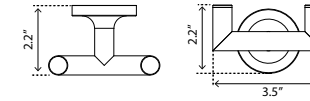

Glow

Double Towel Hook Crochet porte-serviette double