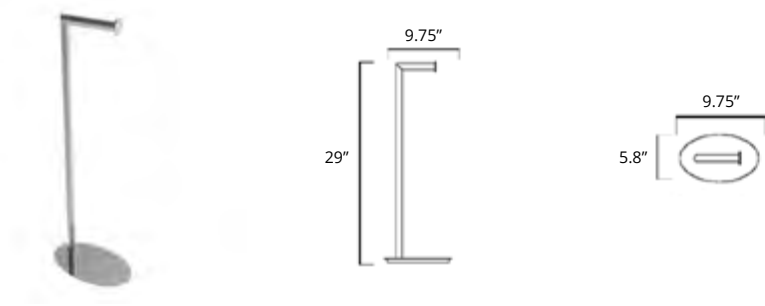

Freestanding

Sur pied

Round Freestanding Toilet Paper Holder
Porte-papier autoportant rond

Matte White	Chrome	Matte Black
V91012 $462	V91013 $396	V9015 $462