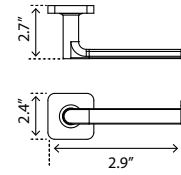

Vapor

Vapor

Toilet Paper Holder
Porte-papier hygiénique