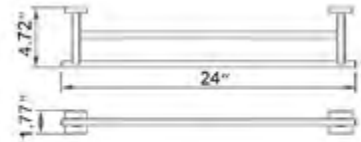

24" Double Towel Bar Porte-serviettes double 24"

Chrome	Matte Black
V66183 $169	V66185 $198