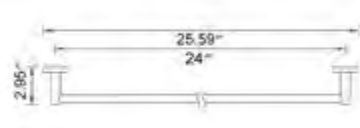

24" Towel Bar
Porte-serviettes 24"

Chrome	Brushed Nickel	Matte Black
V67153 $116	V67154 $137	V67155 $164