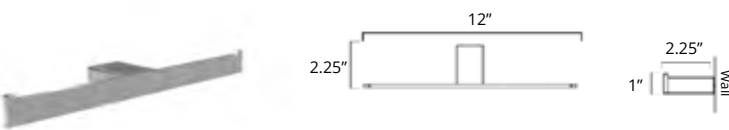

Double Toilet Paper Holder
Double porte papier toilette

Chrome	Brushed Nickel	Matte Black	Brushed Gold Dark	Brushed Gold Light
V3043 $93	V3044 $106	V3045 $124	V3040-BGD $162	V3040-BGL $162