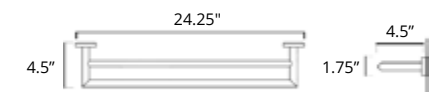

24" Double Towel Bar
Porte-serviettes double 24"

Chrome	Brushed Nickel	Matte Black
V62183 $184	V62184 $197	V62185 $219