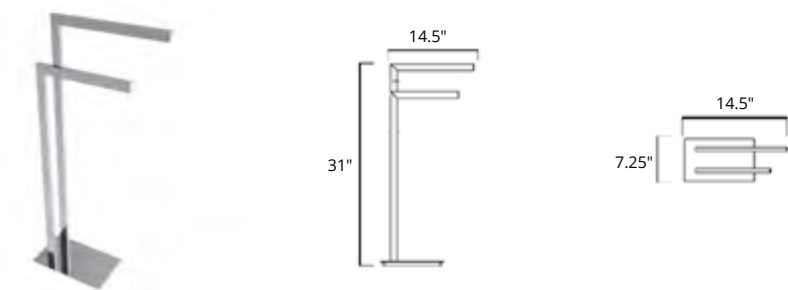

Square Freestanding Double Towel Bar
Porte-serviettes autoportant double carrée

Matte White	Chrome	Matte Black
V91152 $771	V91153 $660	V91155 $771