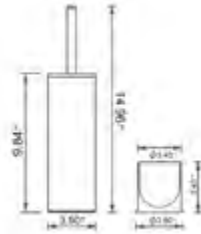

Misc

Divers

Chrome	Brushed Nickel	Matte Black
V92113 $109	V92114 $121	V92115 $131