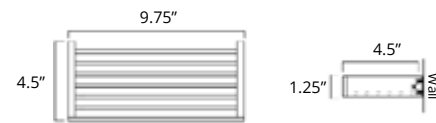

Shelf Étagère

Chrome	Brushed Nickel	Matte Black
V5713 $133	V5714 $145	V5715 $166