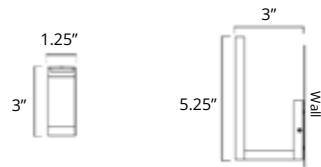

Spare Toilet Paper Holder Distributeur de papier toilette

Chrome	Brushed Nickel	Matte Black	Brushed Gold Dark	Brushed Gold Light
V5083 $133	V5084 $145	V5085 $166	V5080-BGD $151	V5080-BGL $151