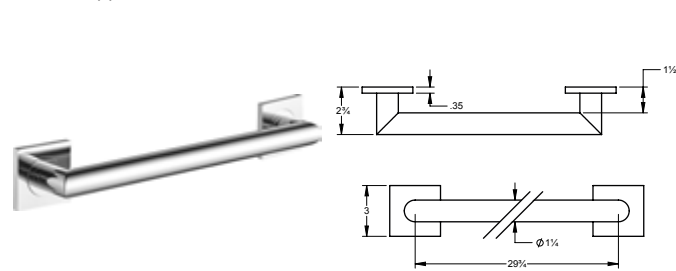

30" Crater Grab Bar
Barre d'appui Crater de 30"

Matte White	Chrome	Brushed Nickel	Matte Black	Polished Nickel	PVD Brushed Gold
V94362 $290	V94363 $249	V94364 $301	V94365 $290	V94366 $311	V94368 $332

All ICO Grab Bars are:

- ADA Compliant
- Made of brass
- Weight tested to 250lbs

Toutes les barres d'appui ICO sont:

- Conforme à l'ADA
- Fabriqué en laiton
- Poids testé à 250lbs

Please note, product specifications and dimensions are subject to change without notice.
Veuillez noter que les spécifications et les dimensions des produits sont sujettes à changement sans préavis.