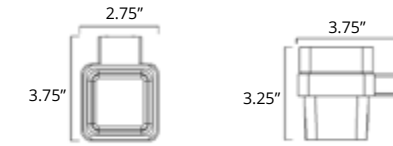

Chrome	Brushed Nickel	Matte Black
V3553 $60	V3554 $65	V3555 $73