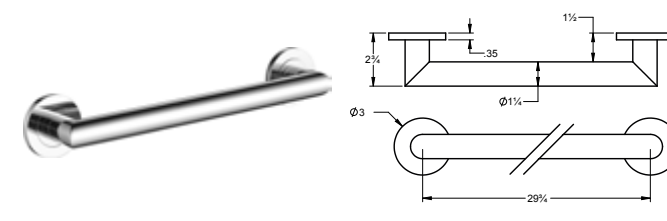

30" Summit Grab Bar
Barre d'appui Summit 30"

Matte White	Chrome	Brushed Nickel	Matte Black	Polished Nickel	PVD Brushed Gold
V94262 $280	V94263 $238	V94264 $290	V94265 $280	V94266 $301	V94268 $321

To comply with ADA regulations a grab bar must:

- Have a diameter of 32mm
- Have a 38mm space between the wall and the grab bar
- Withstand 250lbs

Pour conformer aux règlement de l'ADA, une barre d'appui doit:

- Avoir un diamètre de 32mm
- Avoir un espace de 38mm entre le mur et la barre d'appui
- Résiste un poid de 250lbs