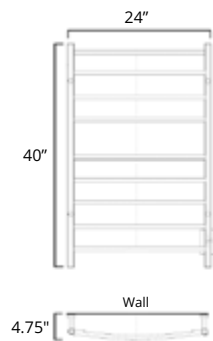

K4024E
\$643

K4025E
\$833

Hardwired
Filage encastré mural

K4023W
\$593

K4024W
\$653

K4025W
\$843

Convex

24" X 40"