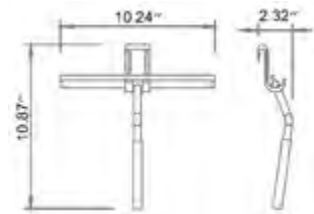

Squeegee
Raclette

Chrome	Matte Black
V92213 $98	V92215 $121

Includes 2 bracket types.
Comprend 2 types de supports.