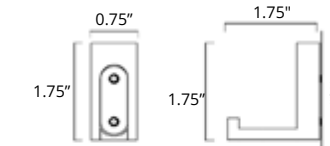

Chrome	Brushed Nickel	Matte Black
V1243 $60	V1244 $65	V1245 $73