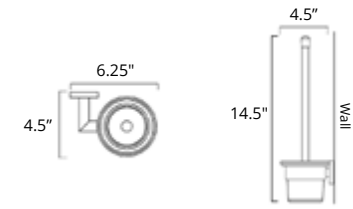

Wall-Mounted Toilet Brush
Brosse de toilette murale

Chrome	Brushed Nickel	Matte Black
V62613 $119	V62614 $126	V62615 $138