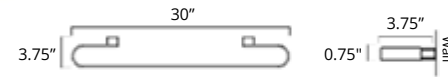

30" Towel Bar
Porte-serviettes 30"

Chrome	Brushed Nickel
V3363 $211	V3364 $224