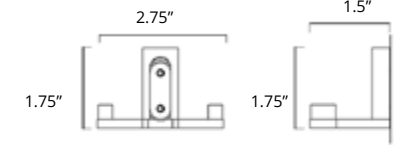

Chrome	Brushed Nickel	Matte Black	Brushed Gold Dark	Brushed Gold Light
V1223 $69	V1224 $73	V1225 $84	V1220-BGD $97	V1220-BGL $97