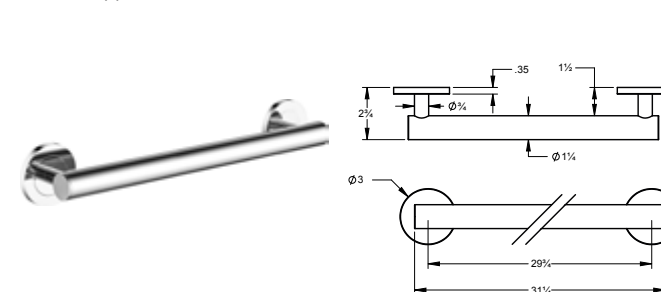

30" Lava Grab Bar
Barre d'appui Lava 30"

Matte White	Chrome	Brushed Nickel	Matte Black	Polished Nickel	PVD Brushed Gold
V94462 $280	V94463 $238	V94464 $290	V94465 $280	V94466 $301	V94468 $321

To comply with ADA regulations a grab bar must:

- Have a diameter of 32mm
- Have a 38mm space between the wall and the grab bar
- Withstand 250lbs

Pour conformer aux règlement de l'ADA, une barre d'appui doit:

- Avoir un diamètre de 32mm
- Avoir un espace de 38mm entre le mur et la barre d'appui
- Résiste un poids de 250lbs