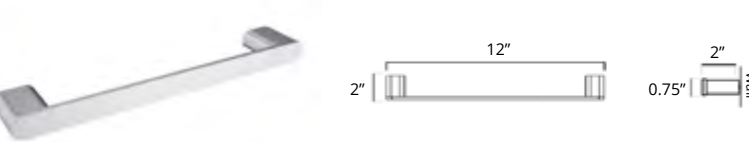

12" Towel Bar
Porte-serviettes 12"

Chrome	Brushed Nickel	Matte Black
V4123 $92	V4124 $106	V4125 $124