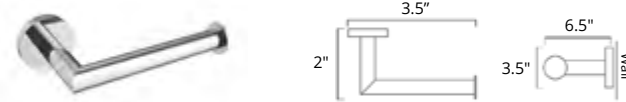

Summit

Summit

Toilet Paper Holder (LH)
Porte-papier hygiénique (MG)

	Matte White	Chrome	Brushed Nickel	Matte Black	Polished Nickel	PVD Brushed Gold	New PVD Brushed Bronze
	V63012 $84	V63013 $73	V63014 $77	V63015 $89	V63016 $90	V63018 $98	V63019 $99