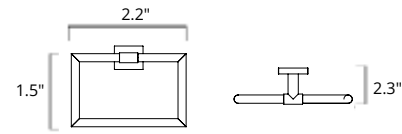

Towel Ring
Anneau porte-serviette

Chrome	Brushed Nickel	Matte Black
V62323 $86	V62324 $98	V62325 $111