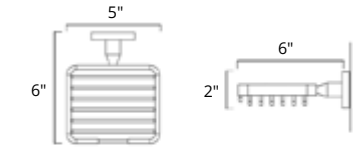

Crater

Soap Basket
Panier à savon

Chrome	Brushed Nickel	Matte Black
V62593 $105	V62594 $111	V62595 $124