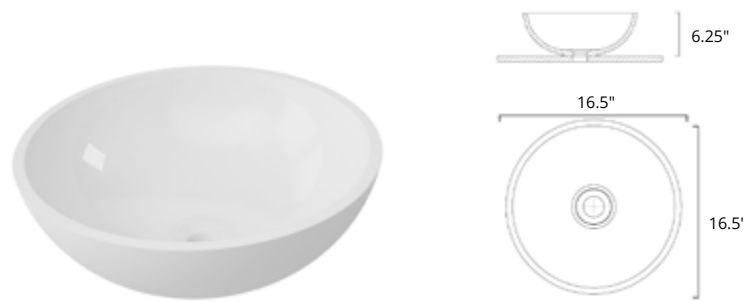

Vessel Sinks

Gabrielli

	Code	Price
W x D x H L x P x T 16.5" x 16.5" x 6.25"	B9311	$569
Height from Countertop Hauteur du comptoir 6.3"		
Finish: Gloss White