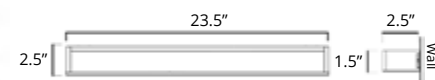

24" Towel Bar
Porte-serviettes 24"

Chrome	Brushed Nickel	Matte Black	Brushed Gold Dark	Brushed Gold Light
V1153 $258	V1154 $268	V1155 $300	V1150-BGD $420	V1150-BGL $420