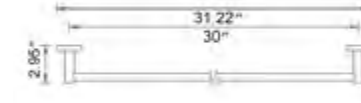

30" Towel Bar
Porte-serviettes 30"

Chrome	Brushed Nickel	Matte Black
V67163 $126	V67164 $147	V67165 $176