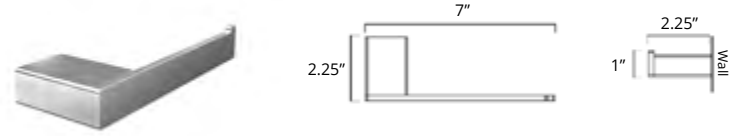

Cinder

Toilet Paper Holder (LH)
Porte-papier hygiénique (MG)

Chrome	Brushed Nickel	Matte Black	Brushed Gold Dark	Brushed Gold Light
V3013 $77	V3014 $86	V3015 $97	V3010-BGD $151	V3010-BGL $151