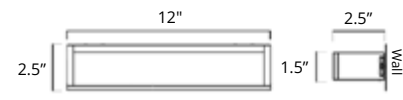

12" Towel Bar
Porte-serviettes 12"

Chrome	Brushed Nickel	Matte Black	Brushed Gold Dark	Brushed Gold Light
V1123 $167	V1124 $179	V1125 $209	V1120-BGD $304	V1120-BGL $304