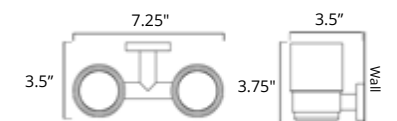

Double Glass Tumbler
Gobelet en verre double

Chrome	Brushed Nickel	Matte Black
V62563 $116	V62564 $125	V62565 $138