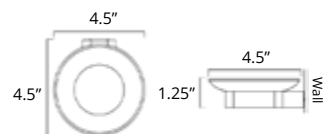

Flow

Chrome	Brushed Nickel	Matte Black
V4233 $39	V4234 $43	V4235 $50

Chrome	Brushed Nickel	Matte Black	Brushed Gold Dark	Brushed Gold Light
V4313 $77	V4314 $86	V4315 $97	V4310-BGD $166	V4310-BGL $166

Chrome	Brushed Nickel	Matte Black
V4333 $160	V4334 $172	V4335 $191

Chrome	Brushed Nickel	Matte Black
V4353 $184	V4354 $197	V4355 $217

Chrome	Brushed Nickel	Matte Black
V4363 $211	V4364 $224	V4365 $250

Chrome	Matte Black
V4513 $60	V4515 $73

Flow

Chrome	Matte Black
V4553 $60	V4555 $73

Chrome	Brushed Nickel
V4613 $98	V4614 $105

Chrome	Matte Black
V4643 $138	V4645 $166

Chrome	Brushed Nickel	Matte Black
V4733 $333	V4734 $357	V4735 $402

Code & Price
V161B $38