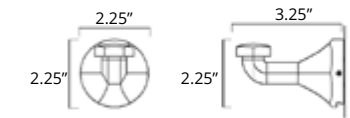

24" Double Towel Bar
Porte-serviettes double 24"

Chrome	Brushed Nickel
V2183 \$190	V2184 \$201

Towel Hook
Crochet à serviette

Chrome	Brushed Nickel
V2213 \$38	V2214 \$43

Towel Ring
Anneau porte-serviette

Chrome	Brushed Nickel
V2313 \$70	V2314 \$76