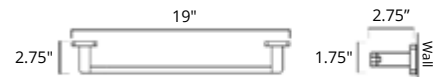

18" Towel Bar
Porte-serviettes 18"