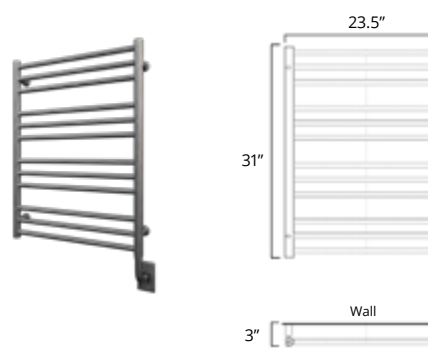

Matte White	Chrome	Brushed Nickel	Matte Black	Polished Nickel	PVD Brushed Gold	PVD Brushed Bronze
Hydronic* Hydronique*	H4102 $1892	H4103 $1520	H4104 $1790	H4105 $1892	H4106 $2086		
Plug In Avec Prise de courant	E4102 $2092	E4103 $1720	E4104 $1990	E4105 $2092	E4106 $2286	E4108 $2214	E4109 $2148
Hardwired Filage encastré mural	W4102 $2192	W4103 $1820	W4104 $2090	W4105 $2192	W4106 $2386	W4108 $2314	W4109 $2248

23.5" x 31"