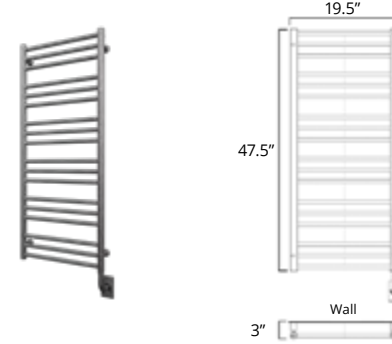

Sorano

Available with left-hand side wiring – add code P5101 to your order.
Offert avec câblage latéral gauche (ajouter le code P5101 à votre commande).

19.5" x 47.5"