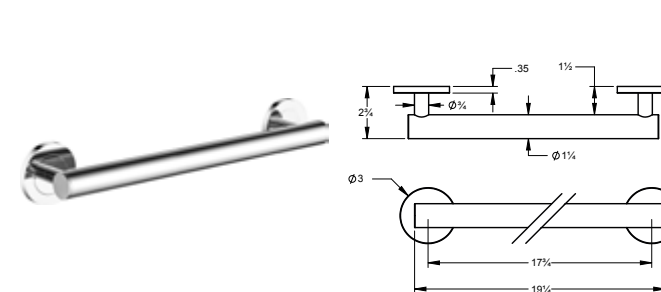

18" Lava Grab Bar
Barre d'appui Lava 18"

Matte White	Chrome	Brushed Nickel	Matte Black	Polished Nickel	PVD Brushed Gold
V94442 $217	V94443 $176	V94444 $228	V94445 $217	V94446 $238	V94448 $259