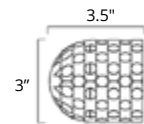

Replacement Toilet Brush
Remplacement brosse de toilette