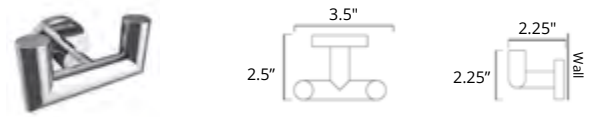

Double Towel Hook
Crochet porte-serviette double

	Matte White	Chrome	Brushed Nickel	Matte Black	Polished Nickel	PVD Brushed Gold	New PVD Brushed Bronze
V63222	V63223	V63224	V63225	V63226	V63228	V63229	
$72	$56	$63	$76	$76	$109	$99