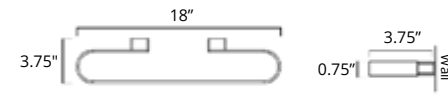

18" Towel Bar
Porte-serviettes 18"

Chrome	Brushed Nickel	Matte Black
V3333 $160	V3334 $172	V3335 $191