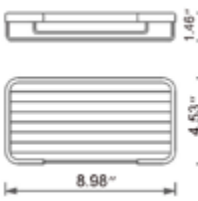

Shower Basket
Panier de douche

Chrome	Matte Black
V93133 $66	V93135 $87