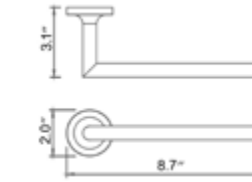

8" Towel Bar Porte-serviettes 8"