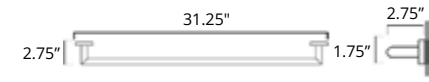

30" Towel Bar
Porte-serviettes 30"

Chrome	Brushed Nickel	Matte Black
V62163 $145	V62164 $156	V62165 $190