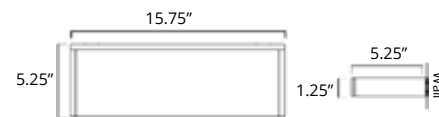

Glass Shelf Étagère en verre

Chrome	Brushed Nickel	Matte Black
V5763 $172	V5764 $184	V5765 $205