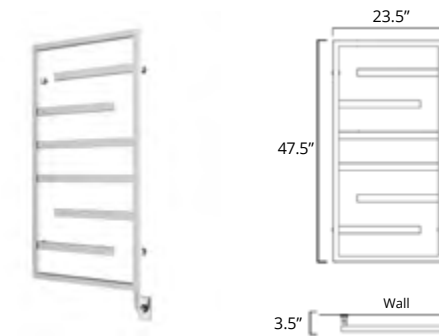

New Matte White	Chrome	New Brushed Nickel	Matte Black	New Polished Nickel	New PVD Brushed Gold
Hydronic* Hydronique*	H92402 $2452	H92403 $2228	H92404 $2676	H92405 $2510	H92406 $2553	
Plug In Avec Prise de courant	E92402 $2602	E92403 $2428	E92404 $2826	E92405 $2710	E92406 $2703	E92408 $3311
Hardwired Filage encastré mural	W92402 $2702	W92403 $2528	W92404 $2926	W92405 $2810	W92406 $2803	W92408 $3411

23.5" x 64"