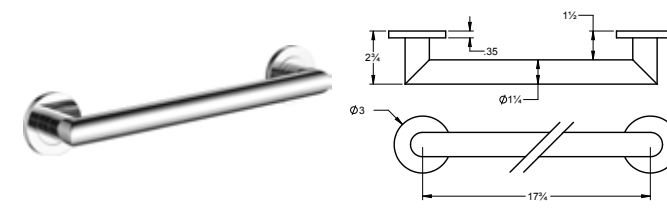

18" Summit Grab Bar
Barre d'appui Summit 18"

Matte White	Chrome	Brushed Nickel	Matte Black	Polished Nickel	PVD Brushed Gold
V94242 $217	V94243 $176	V94244 $228	V94245 $217	V94246 $238	V94248 $259