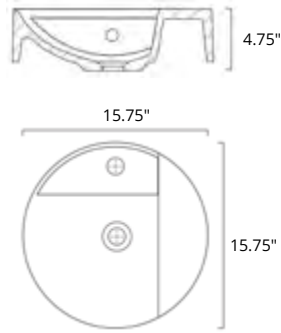

Vessel Sinks

Vittorio

New

	Code	Price
W x D x H L x P x T 15.75" x 15.75" x 4.75"	B8521	$649
Height from Countertop Hauteur du comptoir 4.25"		
Finish: Gloss White Overflow is white