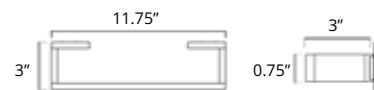

12" Towel Bar Porte-serviettes 12"

Chrome	Brushed Nickel	Matte Black	Brushed Gold Dark	Brushed Gold Light
V5313 $133	V5314 $145	V5315 $166	V5310-BGD $233	V5310-BGL $233