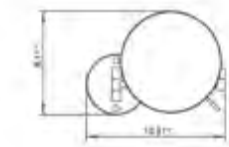

Wall-Mounted Mirror Miroir mural

	Chrome	Matte Black
	V9113 $208	V9115 $263

- 3x Zoom
- Zoom x3