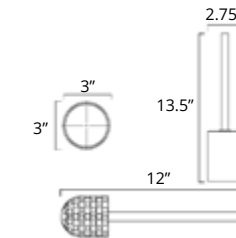

Flow

Chrome	Brushed Nickel	Matte Black
V4233 $39	V4234 $43	V4235 $50

Chrome	Brushed Nickel	Matte Black	Brushed Gold Dark	Brushed Gold Light
V4313 $77	V4314 $86	V4315 $97	V4310-BGD $166	V4310-BGL $166

Chrome	Brushed Nickel	Matte Black
V4333 $160	V4334 $172	V4335 $191

Chrome	Brushed Nickel	Matte Black
V4353 $184	V4354 $197	V4355 $217

Chrome	Brushed Nickel	Matte Black
V4363 $211	V4364 $224	V4365 $250

Chrome	Matte Black
V4513 $60	V4515 $73

Flow

Chrome	Matte Black
V4553 $60	V4555 $73

Chrome	Brushed Nickel
V4613 $98	V4614 $105

Chrome	Matte Black
V4643 $138	V4645 $166

Chrome	Brushed Nickel	Matte Black
V4733 $333	V4734 $357	V4735 $402

Code & Price
V161B $38