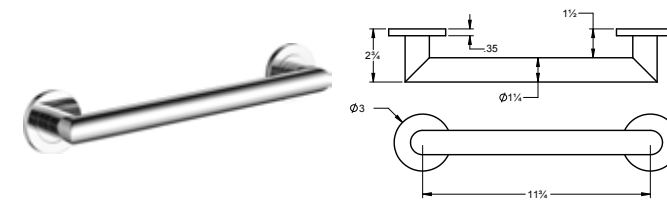

Grab Bars

Barres d'appui

12" Summit Grab Bar
Barre d'appui Summit 12"

Matte White	Chrome	Brushed Nickel	Matte Black	Polished Nickel	PVD Brushed Gold
V94232 $186	V94233 $145	V94234 $197	V94235 $186	V94236 $207	V94238 $228