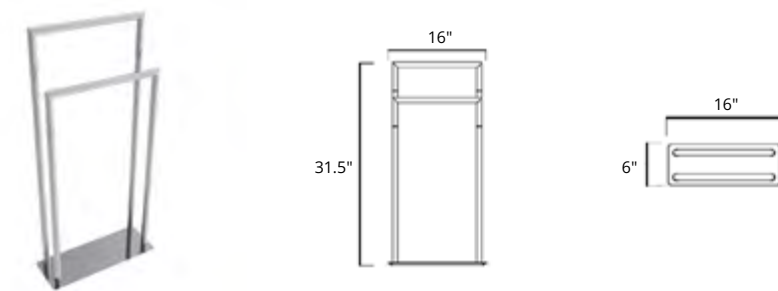

Round Freestanding Towel Stand
Porte-serviettes rond autoportant

Chrome	Matte Black
V91313 $660	V91315 $771