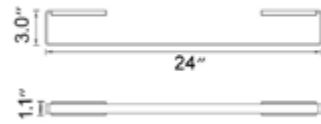

24" Towel Bar
Porte-serviettes 24"