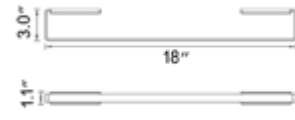

18" Towel Bar
Porte-serviettes 18"