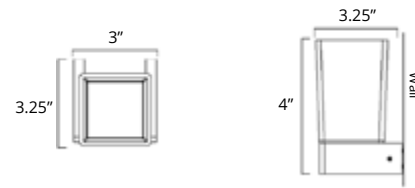

Tumbler Gobelet

Chrome	Brushed Nickel	Matte Black
V5553 $59	V5554 $64	V5555 $73

Wall-Mounted Toilet Brush Brosse de toilette murale