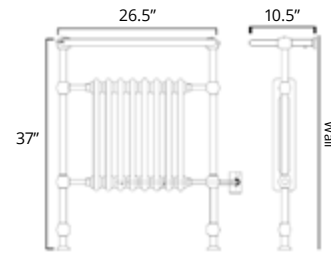

TUZIO®

Chrome

Brushed Nickel

Matte Black

Polished Nickel

Traditional

Flanders

26.5" x 37" x 10.5"