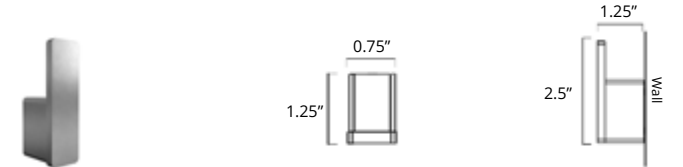

Towel Hook
Crochet à serviette

Chrome	Brushed Nickel	Matte Black	Brushed Gold Dark	Brushed Gold Light
V3213 $36	V3214 $39	V3215 $45	V3210-BGD $80	V3210-BGL $80