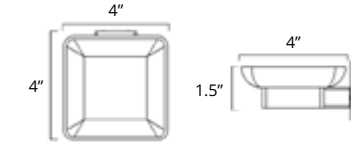

Cinder

Soap Dish Holder
Porte-savon

Chrome	Brushed Nickel	Matte Black
V3513 $60	V3514 $65	V3515 $73