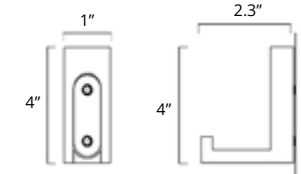

Brushed Nickel	Matte Black
V1264 $98	V1265 $124