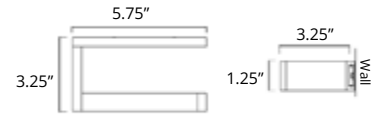

Fire

Toilet Paper Holder Porte-papier hygiénique

Chrome	Brushed Nickel	Matte Black	Brushed Gold Dark	Brushed Gold Light
V5013 $119	V5014 $133	V5015 $151	V5010-BGD $205	V5010-BGL $205