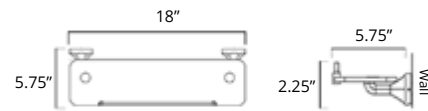

Glass Shelf
Étagère en verre

Chrome	Brushed Nickel
V2763 $118	V2764 $130

Code & Price
V161B $38