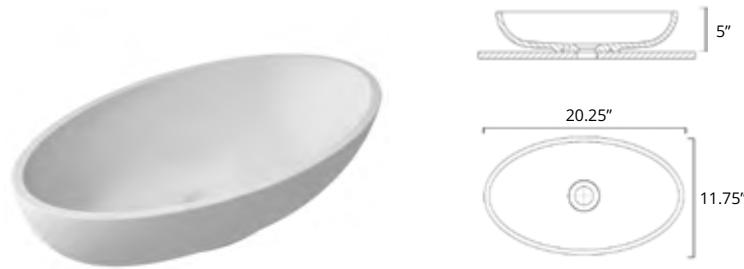

Puccini

	Code	Price
W x D x H L x P x T 20.25" x 11.75" x 5"	B9711	$629
Height from Countertop Hauteur du comptoir 5"		
Finish: Gloss White		

Please note, product specifications and dimensions are subject to change without notice.
Veuillez noter que les spécifications et les dimensions des produits sont sujettes à changement sans préavis.