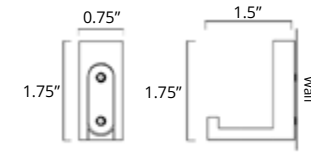

Erupt

24" Double Towel Bar
Porte-serviettes double 24"

Chrome	Brushed Nickel	Matte Black
V1183 \$348	V1184 \$358	V1185 \$396

Towel Hook
Crochet à serviette

Chrome	Brushed Nickel	Matte Black	Brushed Gold Dark	Brushed Gold Light
V1213 \$51	V1214 \$54	V1215 \$66	V1210-BGD \$70	V1210-BGL \$70