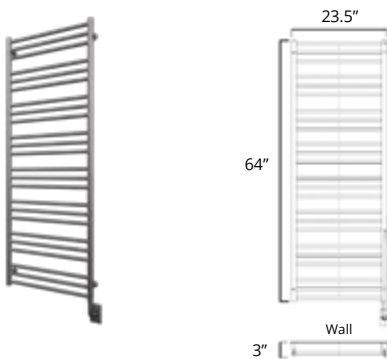

Matte White	Chrome	Brushed Nickel	Matte Black	Polished Nickel	PVD Brushed Gold	New PVD Brushed Bronze
Hydronic* Hydronique*	H4702 $2767	H4703 $2433	H4704 $3410	H4705 $2767	H4706 $3706		
Plug In Avec Prise de courant	E4702 $2967	E4703 $2633	E4704 $3610	E4705 $2967	E4706 $3906	E4708 $3978	E4709 $3923
Hardwired Filage encastré mural	W4702 $3067	W4703 $2733	W4704 $3710	W4705 $3067	W4706 $4006	E4708 $4078	E4709 $4023

23.5" x 64"

	Matte White	Chrome	Brushed Nickel	Matte Black	Polished Nickel	PVD Brushed Gold	New PVD Brushed Bronze
Hydronic* Hydronique*	H4802 $2934	H4803 $2613	H4804 $3539	H4805 $2934	H4806 $3809		
Plug In Avec Prise de courant	E4802 $3134	E4803 $2813	E4804 $3739	E4805 $3134	E42806 $4009	E4808 $4309	E4809 $4271
Hardwired Filage encastré mural	W4802 $3234	W4803 $2913	W4804 $3839	W4805 $3234	W4806 $4109	E4808 $4409	E4809 $4371

Available with left-hand side wiring – add code P5101 to your order.
Offert avec câblage latéral gauche (ajouter le code P5101 à votre commande).