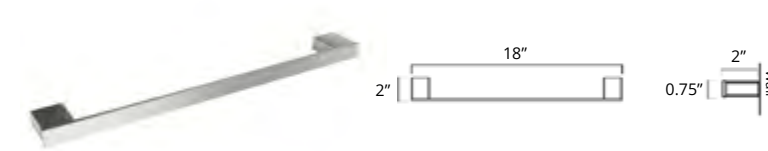

18" Towel Bar
Porte-serviettes 18"

Chrome	Brushed Nickel	Matte Black	Brushed Gold Dark	Brushed Gold Light
V3133 $98	V3134 $107	V3135 $125	V3130-BGD $191	V3130-BGL $191