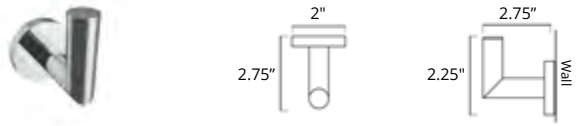

Summit

Summit

Towel Hook
Crochet à serviette

	Matte White	Chrome	Brushed Nickel	Matte Black	Polished Nickel	PVD Brushed Gold	New PVD Brushed Bronze
V63212	V63213	V63214	V63215	V63216	V63218	V63219	
$58	$43	$52	$61	$61	$76	$76