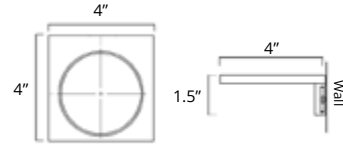

Erupt

Soap Dish Holder
Porte-savon