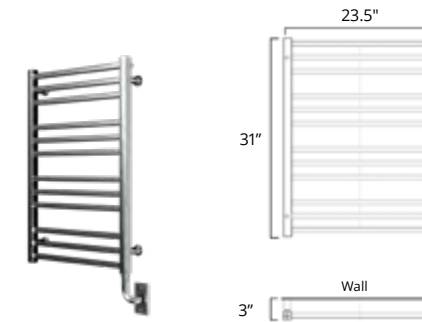

New					
	Matte White	Chrome	Brushed Nickel	Matte Black	Polished Nickel	PVD Brushed Gold
Hydronic* Hydronique*	H3102 $2171	H3103 $1903	H3104 $2189	H3105 $2218	H3106 $2587	
Plug In Avec Prise de courant	E3102 $2321	E3103 $2103	E3104 $2389	E3105 $2418	E3106 $2787	E3108 $2776
Hardwired Filage encastré mural	W3102 $2421	W3103 $2203	W3104 $2489	W3105 $2518	W3106 $2887	W3108 $2876

23.5" x 31"