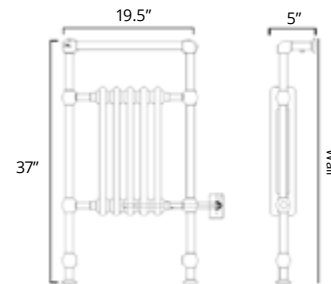

Hardwired
Filage encastré mural

Chrome Brushed Nickel Polished Nickel

H6073
\$2163 H6074
\$2446 H6076
\$2472

E6073
\$2363 E6074
\$2646 E6076
\$2672

W6073
\$2463 W6074
\$2746 W6076
\$2772

Harley

19.5" x 37" x 5"