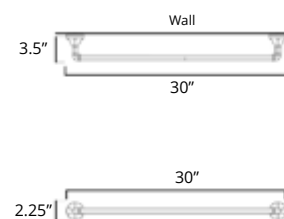

30" Towel Bar
Porte-serviettes 30"

Chrome	Brushed Nickel
V2163 $145	V2164 $156