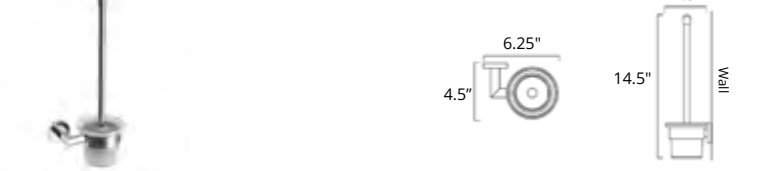

Wall-Mounted Toilet Brush
Brosse de toilette murale

	Chrome	Brushed Nickel	Matte Black
V63613	V63614	V63615	
$119	$126	$138