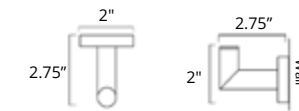

Chrome	Brushed Nickel	Matte Black
V62213 $43	V62214 $52	V62215 $61