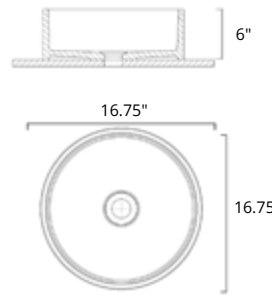

Bassini

	Code	Price
W x D x H L x P x T 16.75" x 16.75" x 6" Height from Countertop Hauteur du comptoir 6" Finish: Gloss White	B9611	\$629

Caccini

	Code	Price
W x D x H L x P x T 23.25" x 12.25" x 4.5" Height from Countertop Hauteur du comptoir 4.5" Finish: Gloss White	B9011	\$699