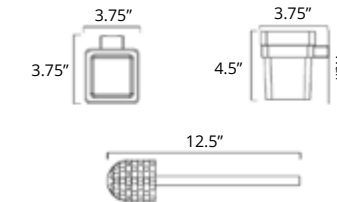

Chrome	Brushed Nickel	Matte Black
V3613 $98	V3614 $105	V3615 $124