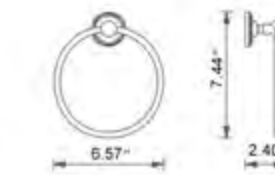

Towel Ring
Anneau porte-serviette

Chrome	Brushed Nickel	Polished Nickel
V68313 $84	V68314 $94	V68316 $109