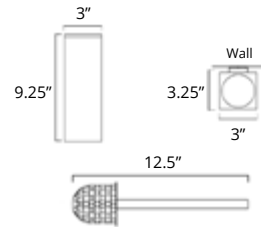

Chrome	Brushed Nickel	Matte Black
V5613 $110	V5614 $120	V5615 $133