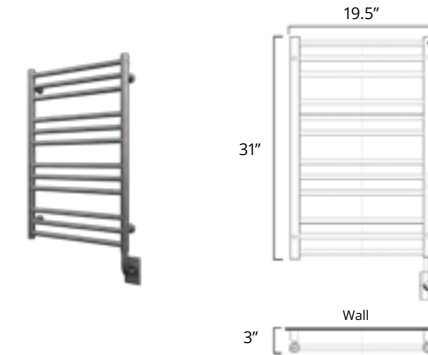

Matte White	Chrome	Brushed Nickel	Matte Black	Polished Nickel	PVD Brushed Gold	PVD Brushed Bronze
Hydronic* Hydronique*	H4012 $1790	H4013 $1405	H4014 $1662	H4015 $1790	H4016 $1970		
Plug In Avec Prise de courant	E4012 $1990	E4013 $1605	E4014 $1862	E4015 $1990	E4016 $2170	E4018 $1994	E4019 $1933
Hardwired Filage encastré mural	W4012 $2090	W4013 $1705	W4014 $1962	W4015 $2090	W4016 $2270	W4018 $2094	W4019 $2033

19.5" x 31"