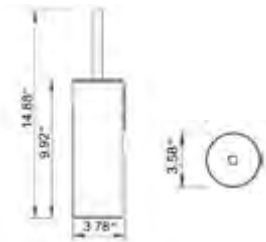

Chrome	Brushed Nickel	Matte Black
V92123 $121	V92124 $131	V92125 $142