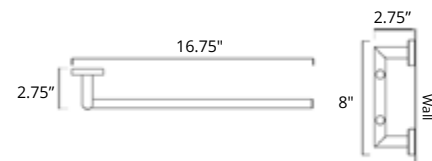

Swivelling Towel Bar
Porte-serviettes pivotant

Chrome	Brushed Nickel	Matte Black
V62453 $172	V62454 $184	V62455 $207