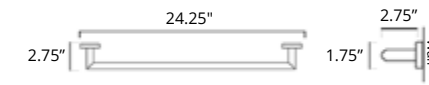

Crater

24" Towel Bar
Porte-serviettes 24"

Chrome	Brushed Nickel	Matte Black
V62153 $119	V62154 $144	V62155 $176