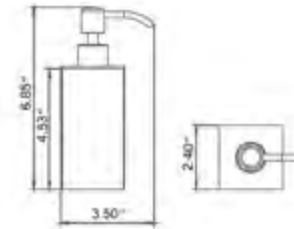

Chrome	Brushed Nickel	Matte Black
V92343 $164	V92344 $176	V92345 $186