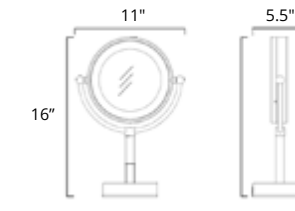

Mirrors

Miroirs

Double-Sided Lighted Freestanding Mirror Miroir autoportant éclairé double face