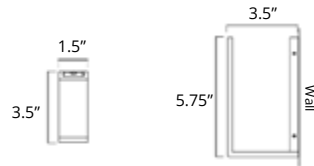

Chrome	Brushed Nickel	Matte Black	Brushed Gold Dark	Brushed Gold Light
V1083 $145	V1084 $156	V1085 $186	V1080-BGD $162	V1080-BGL $162