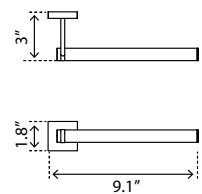

8" Towel Bar Porte-serviettes 8"

Chrome	Matte Black
V72323 $94	V72325 $121