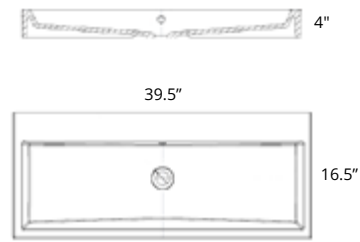

Vivaldi Trough

	Code	Price
W x D x H L x P x T 39.5" x 16.5" x 4"	B9931	$959
Height from Countertop Hauteur du comptoir 4"		
Wall Mount Kit systeme de montage murale pour vasque Vivaldi	B7100	$29
Finish: Gloss White Overflow is white		

Please note, product specifications and dimensions are subject to change without notice.
Veuillez noter que les spécifications et les dimensions des produits sont sujettes à changement sans préavis.

Accessories

Accessories