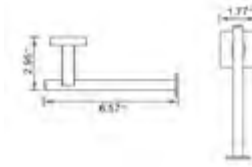

Heat

Toilet Paper Holder Porte-papier hygiénique

Chrome	Matte Black
V66013 $73	V66015 $87