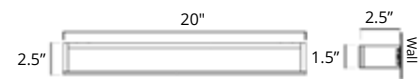

20" Towel Bar
Porte-serviettes 20"

Chrome	Brushed Nickel	Matte Black	Brushed Gold Dark	Brushed Gold Light
V1143 $235	V1144 $246	V1145 $279	V1140-BGD $385	V1140-BGL $385