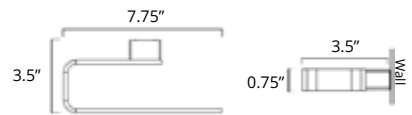

8" Towel Bar
Porte-serviettes 8"

Chrome	Brushed Nickel	Matte Black	Brushed Gold Dark	Brushed Gold Light
V3313 $77	V3314 $86	V3315 $97	V3310-BGD $166	V3310-BGL $166