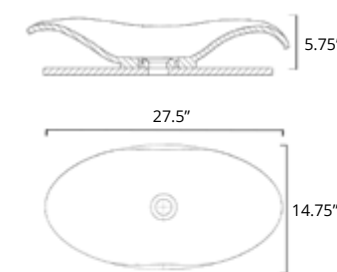

Corelli

	Code	Price
W x D x H L x P x T 27.5" x 14.75" x 5.75" Height from Countertop Hauteur du comptoir 5.75" Finish: Gloss White	B9111	$1059