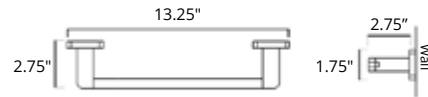

12" Towel Bar
Porte-serviettes 12"