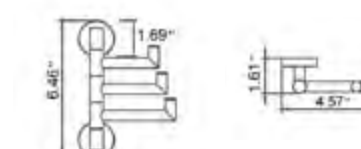

Chrome	Brushed Nickel	Matte Black
V67273 $105	V67274 $116	V67275 $131