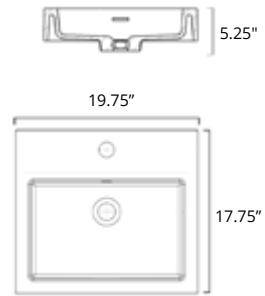

Vivaldi Plus

	Code	Price
W x D x H L x P x T 19.75" x 17.75" x 5.25"	B9921	$659
Height from Countertop Hauteur du comptoir 4.2"		
Finish: Gloss White Overflow is white