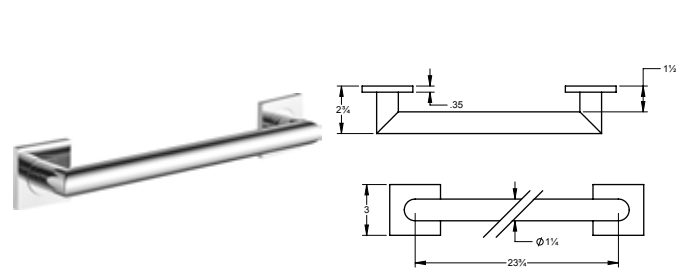

24" Crater Grab Bar
Barre d'appui Crater de 24"

Matte White	Chrome	Brushed Nickel	Matte Black	Polished Nickel	PVD Brushed Gold
V94352 $259	V94353 $217	V94354 $269	V94355 $259	V94356 $280	V94358 $301