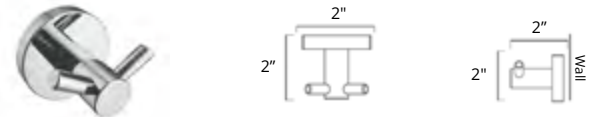

Double Towel Hook
Crochet porte-serviette double

	Matte White	Chrome	Brushed Nickel	Matte Black	Polished Nickel	PVD Brushed Gold	New PVD Brushed Bronze
V63252	V63253	V63254	V63255	V63256	V63258	V63259	
$76	$49	$70	$80	$80	$87	$86