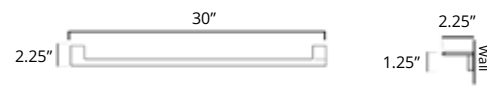

30" Towel Bar
Porte-serviettes 30"