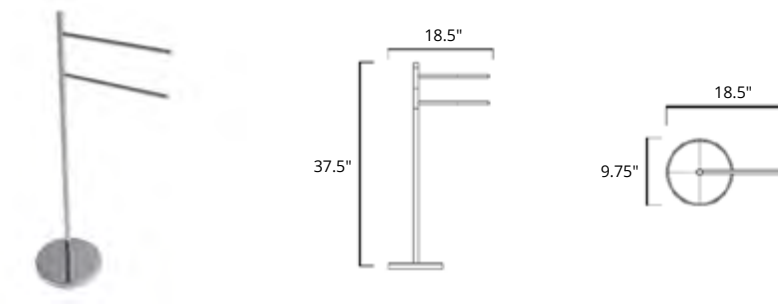

Round Freestanding Swivelling Double Towel Bar
Porte-serviettes rond autoportant pivotant double

Chrome	Matte Black
V91213 $462	V91215 $517