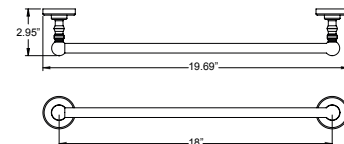

18" Towel Bar
Porte-serviettes 18"

Chrome	Brushed Nickel	Polished Nickel
V68143 $126	V68144 $147	V68146 $176