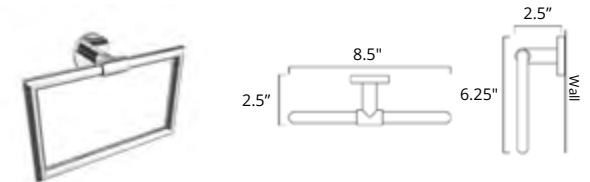

Towel Ring
Anneau porte-serviette

	Matte White	Chrome	Brushed Nickel	Matte Black	Polished Nickel
V63312	V63313	V63314	V63315	V63316	
$105	$86	$98	$111	$109