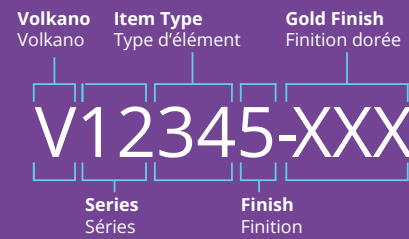

SKU Breakdown

VOLKANO™