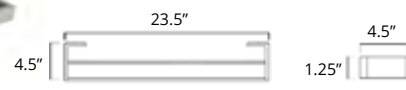

24" Double Towel Bar Porte-serviettes double 24"

Chrome	Brushed Nickel	Matte Black
V5183 $280	V5184 $294	V5185 $333