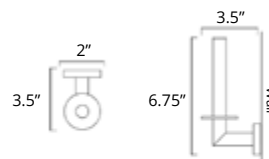

Chrome	Brushed Nickel	Matte Black
V62083 $77	V62084 $86	V62085 $97