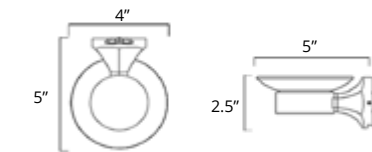

Chrome	Brushed Nickel
V2513 $51	V2514 $55