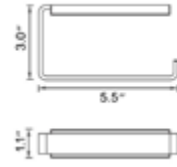

Replacement Toilet Brush
Remplacement brosse de toilette

Code & Price
V162B \$38

Ash
Blaze
Cinder
Cone
Crater

Ash
Blaze
Cinder
Cone
Crater

Echo

Toilet Paper Holder
Porte-papier hygiénique

Chrome	Matte Black
V73013 \$105	V73015 \$131