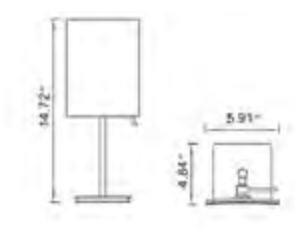

Freestanding Mirror Miroir autoportant

	Matte White	Matte Black
	V9143 $208	V9145 $275

- 3x Zoom
- Zoom x3