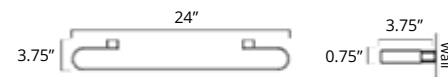

24" Towel Bar
Porte-serviettes 24"

Chrome	Brushed Nickel	Matte Black
V3353 $184	V3354 $197	V3355 $217