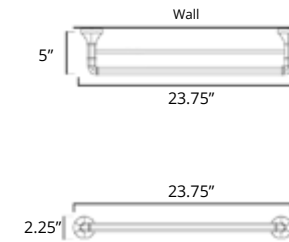

24" Double Towel Bar
Porte-serviettes double 24"

Chrome	Brushed Nickel
V2183 \$190	V2184 \$201

Towel Hook
Crochet à serviette

Chrome	Brushed Nickel
V2213 \$38	V2214 \$43

Towel Ring
Anneau porte-serviette

Chrome	Brushed Nickel
V2313 \$70	V2314 \$76