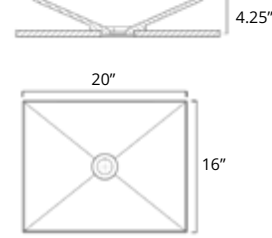

Vessel Sinks

Allegri

	Code	Price
W x D x H L x P x T 20" x 16" x 4.25" Height from Countertop Hauteur du comptoir 4.25" Finish: Gloss White	B8811	$699