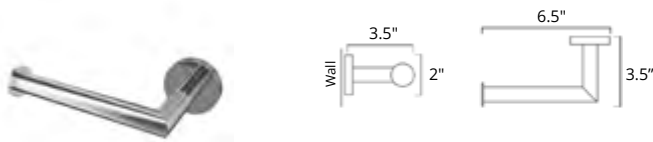

Toilet Paper Holder (RH)
Porte-papier hygiénique (MD)

	Matte White	Chrome	Brushed Nickel	Matte Black	Polished Nickel	PVD Brushed Gold	New PVD Brushed Bronze
	V63022 $84	V63023 $73	V63024 $77	V63025 $89	V63026 $90	V63028 $98	V63029 $99