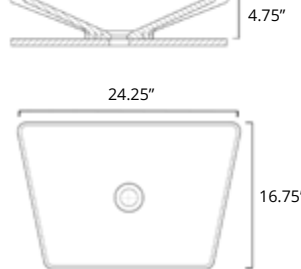

Firenzi

	Code	Price
W x D x H L x P x T 24.25" x 16.75" x 4.75" Height from Countertop Hauteur du comptoir 4.75" Finish: Gloss White	B9211	$779

Calma sinks are compatible with most standard North American drains.
Les éviers Calma sont compatibles avec la plupart des canalisations nord-américaines standard.

Back of sink is finished.
L'arrière de l'évier est fini.

Vessel Sinks

Vessel Sinks