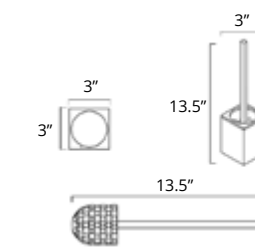

Chrome	Brushed Nickel	Matte Black
V3643 $138	V3644 $145	V3645 $166