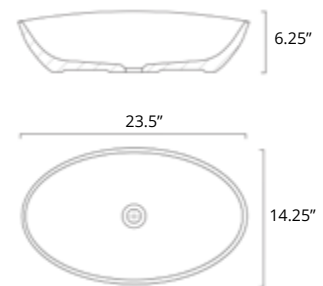

Code	Price
W x D x H L x P x T 23.5" x 14.25" x 6.25" Height from Countertop Hauteur du comptoir 6.25" Finish: Gloss White	B8511	$699

Please note, product specifications and dimensions are subject to change without notice.
Veuillez noter que les spécifications et les dimensions des produits sont sujettes à changement sans préavis.