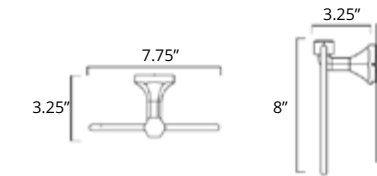

24" Double Towel Bar
Porte-serviettes double 24"

Chrome	Brushed Nickel
V2183 \$190	V2184 \$201

Towel Hook
Crochet à serviette

Chrome	Brushed Nickel
V2213 \$38	V2214 \$43

Towel Ring
Anneau porte-serviette

Chrome	Brushed Nickel
V2313 \$70	V2314 \$76