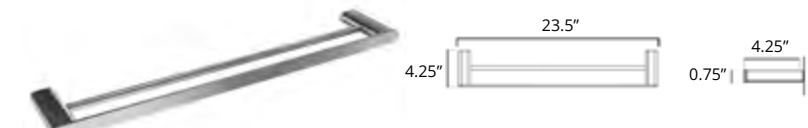

24" Double Towel Bar
Porte-serviettes double 24"

Chrome	Brushed Nickel	Matte Black
V4183 $179	V4184 $187	V4185 $207