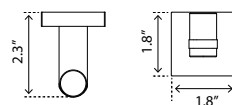

24" Towel Bar Porte-serviettes 24"

Chrome	Matte Black
V72153 \$158	V72155 \$198

24" Double Towel Bar Porte-serviettes double 24"

Chrome	Matte Black
V72183 \$232	V72185 \$296

Towel Hook Crochet à serviette