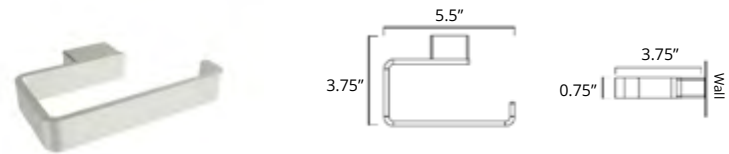

Toilet Paper Holder
Porte-papier hygiénique

Chrome	Brushed Nickel	Matte Black
V3033 $93	V3034 $98	V3035 $110