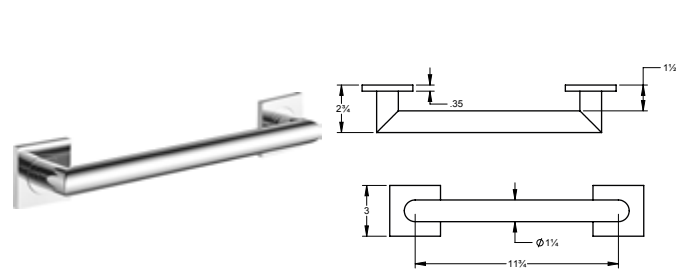

Grab Bars

Barres d'appui

12" Crater Grab Bar
Barre d'appui Crater de 12"

Matte White	Chrome	Brushed Nickel	Matte Black	Polished Nickel	PVD Brushed Gold
V94332 $197	V94333 $155	V94334 $207	V94335 $197	V94336 $217	V94338 $238