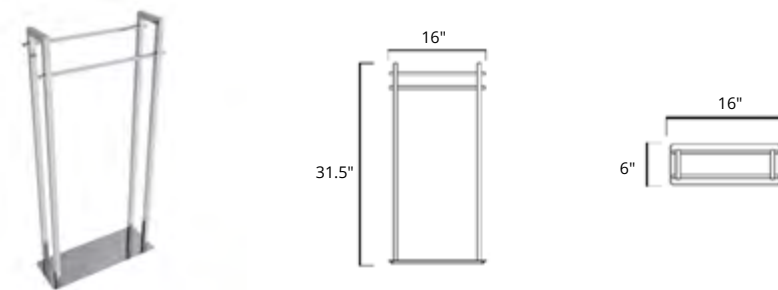

Square Freestanding Towel Stand
Porte-serviettes carré autoportant

Chrome	Matte Black
V91353 $727	V91355 $837