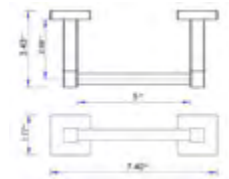

Pivot Toilet Paper Holder Porte-papier hygiénique pivotant

Chrome	Matte Black
V66073 $126	V66075 $153