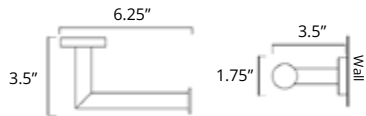

Crater

Toilet Paper Holder (LH)
Porte-papier hygiénique (MG)

Chrome	Brushed Nickel	Matte Black
V62013 $73	V62014 $77	V62015 $89