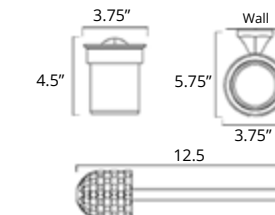

Chrome	Brushed Nickel
V2613 $118	V2614 $130