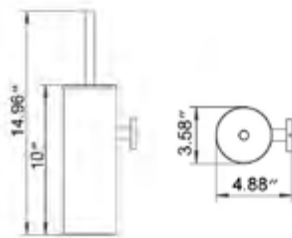

Chrome	Brushed Nickel	Matte Black
V92133 $153	V92134 $164	V92135 $176