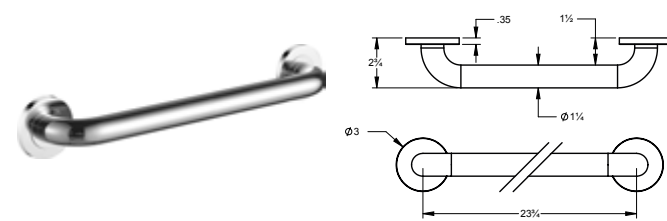

24" Round Grab Bar
Barre d'appui ronde de 24"

Matte White	Chrome	Brushed Nickel	Matte Black	Polished Nickel	PVD Brushed Gold
V94152 $249	V94153 $207	V94154 $259	V94155 $249	V94156 $269	V94158 $290