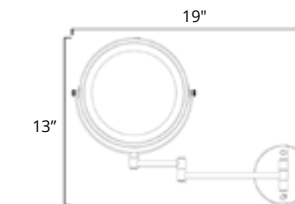

Double-Sided Lighted Wall-Mounted Mirror Miroir mural éclairé double face

	Chrome	Brushed Nickel	Matte Black
	V9053 $290	V9054 $311	V9055 $332

- 5x Zoom
- Battery Operated
- LED Backlit
- 572 Lumens
- Zoom x5
- Fonctionnent sur batterie
- LED rétro-éclairé
- 572 lumens