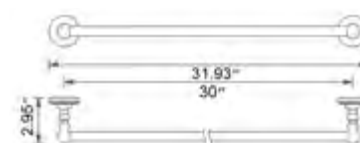

30" Towel Bar
Porte-serviettes 30"

Chrome	Brushed Nickel	Polished Nickel
V68163 $147	V68164 $169	V68166 $198