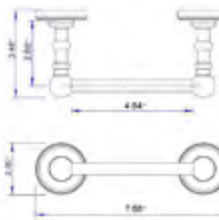

Pivot Toilet Paper Holder
Porte-papier hygiénique pivotant

Chrome	Brushed Nickel	Polished Nickel
V68073 \$137	V68074 \$169	V68076 \$186

12" Towel Bar
Porte-serviettes 12"

Chrome	Brushed Nickel	Polished Nickel
V68133 \$116	V68134 \$137	V68136 \$164