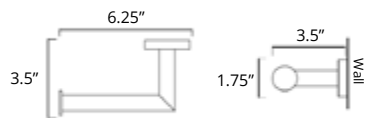

Toilet Paper Holder (RH)
Porte-papier hygiénique (MD)

Chrome	Brushed Nickel	Matte Black
V62023 $73	V62024 $77	V62025 $89