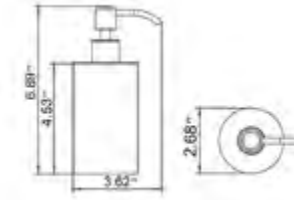

Chrome	Brushed Nickel	Matte Black
V92333 $164	V92334 $176	V92335 $186