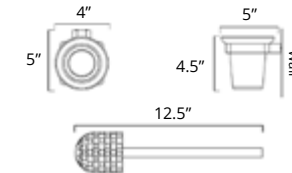

Flow

Chrome	Brushed Nickel	Matte Black
V4233 $39	V4234 $43	V4235 $50

Chrome	Brushed Nickel	Matte Black	Brushed Gold Dark	Brushed Gold Light
V4313 $77	V4314 $86	V4315 $97	V4310-BGD $166	V4310-BGL $166

Chrome	Brushed Nickel	Matte Black
V4333 $160	V4334 $172	V4335 $191

Chrome	Brushed Nickel	Matte Black
V4353 $184	V4354 $197	V4355 $217

Chrome	Brushed Nickel	Matte Black
V4363 $211	V4364 $224	V4365 $250

Chrome	Matte Black
V4513 $60	V4515 $73

Flow

Chrome	Matte Black
V4553 $60	V4555 $73

Chrome	Brushed Nickel
V4613 $98	V4614 $105

Chrome	Matte Black
V4643 $138	V4645 $166

Chrome	Brushed Nickel	Matte Black
V4733 $333	V4734 $357	V4735 $402

Code & Price
V161B $38