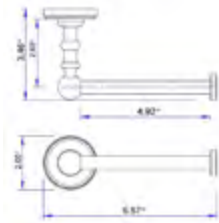

Ember

Toilet Paper Holder
Porte-papier hygiénique

Chrome	Brushed Nickel	Polished Nickel
V68013 $94	V68014 $105	V68016 $121