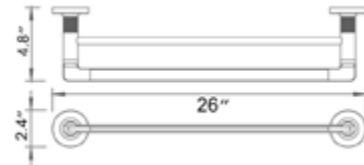

24" Double Towel Bar
Porte-serviettes double 24"

Matte Black & Chrome	Matte Black & PVD Brushed Gold

V69180.35 $318	V69180.58 $341