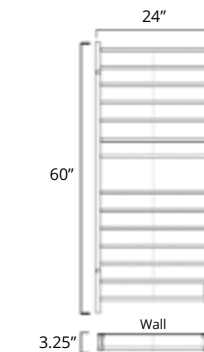

K4033E
\$657

K4034E
\$717

K4035E
\$907

Hardwired
Filage encastré mural

K4033W
\$667

K4034W
\$727

K4035W
\$917

24" X 60"