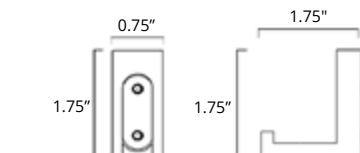

Deep Towel Hook Crochet à serviette profond

Chrome	Brushed Nickel	Matte Black
V5243 $60	V5244 $65	V5245 $73