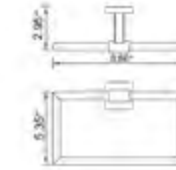

Towel Ring Anneau porte-serviette

Chrome	Matte Black
V66313 $94	V66315 $109