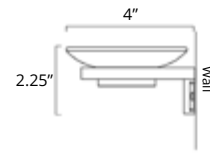

Glass Soap Dish
Porte-savon en verre