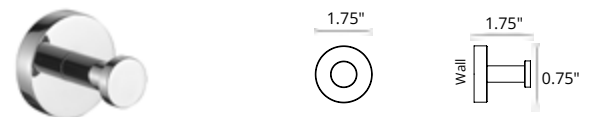

Towel Hook
Crochet à serviette

	Matte White	Chrome	Brushed Nickel	Matte Black	Polished Nickel	PVD Brushed Gold	New PVD Brushed Bronze
V63232	V63233	V63234	V63235	V63236	V63238	V63239	
$54	$41	$48	$54	$60	$76	$76