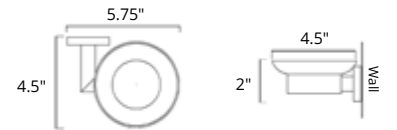

Glass Soap Dish
Porte-savon en verre

Chrome	Brushed Nickel	Matte Black
V62523 $83	V62524 $91	V62525 $102