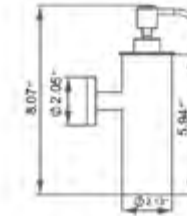

Misc

Divers

Wall-Mounted Soap Dispenser - 250ml
Distributeur de savon mural - 250ml

Chrome	Brushed Nickel	Matte Black
V92323 $131	V92324 $142	V92325 $153