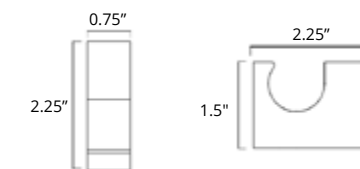

Towel Hook Crochet à serviette

Chrome	Matte Black
V5233 $60	V5235 $73