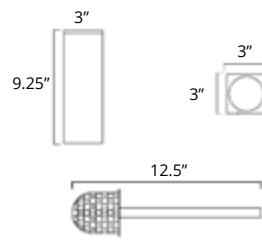

Freestanding Toilet Brush Brosse de toilette autoportante

Chrome	Brushed Nickel	Matte Black
V5643 $152	V5644 $163	V5645 $179