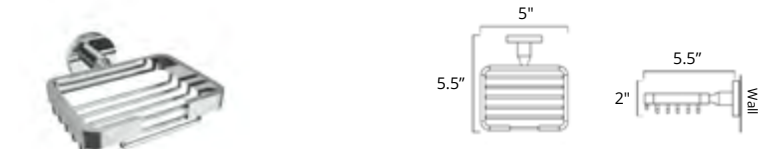

Soap Basket
Panier de savon

	Chrome	Brushed Nickel	Matte Black
V63593	V63594	V63595	
$105	$111	$124