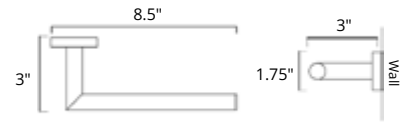

Crater

8" Towel Bar
Porte-serviettes 8"

Chrome	Brushed Nickel	Matte Black
V62313 $70	V62314 $76	V62315 $86