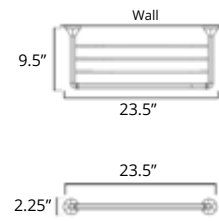

Magma

Towel Shelf
Étagère à serviettes