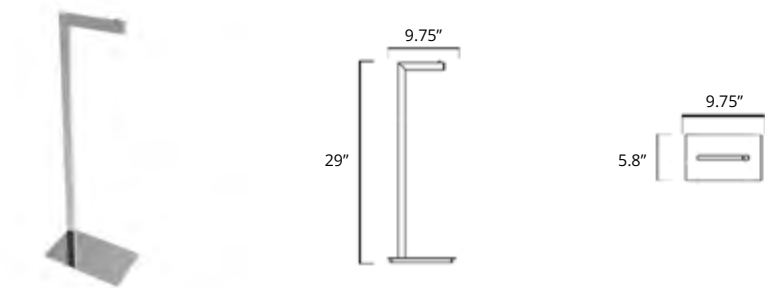

Square Freestanding Toilet Paper Holder
Porte-papier carré autoportant carrée

Matte White	Chrome	Matte Black
V91052 $484	V91053 $418	V91055 $484