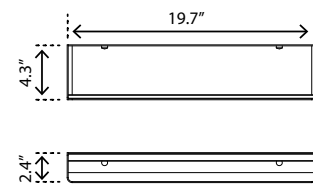

Wall Shelf
Étagère

Matte White	Matte Black
V92522 $253	V92525 $219