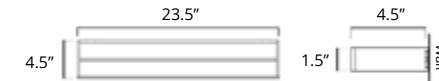

Erupt

24" Double Towel Bar
Porte-serviettes double 24"

Chrome	Brushed Nickel	Matte Black
V1183 \$348	V1184 \$358	V1185 \$396

Towel Hook
Crochet à serviette

Chrome	Brushed Nickel	Matte Black	Brushed Gold Dark	Brushed Gold Light
V1213 \$51	V1214 \$54	V1215 \$66	V1210-BGD \$70	V1210-BGL \$70