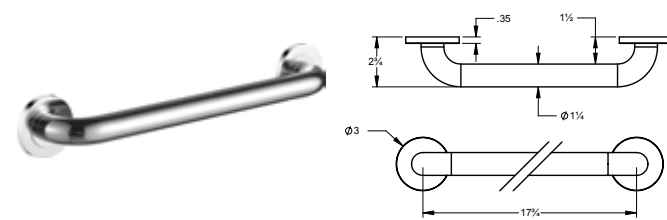

18" Round Grab Bar
Barre d'appui ronde de 18"

Matte White	Chrome	Brushed Nickel	Matte Black	Polished Nickel	PVD Brushed Gold
V94142 $217	V94143 $176	V94144 $228	V94145 $217	V94146 $238	V94148 $259