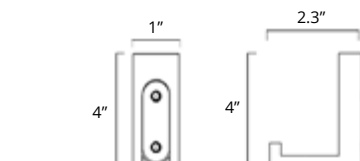

Tall Towel Hook Crochet à serviette haut

Chrome	Brushed Nickel	Matte Black
V5263 $93	V5264 $98	V5265 $124