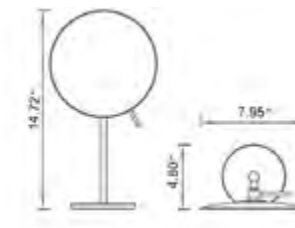

Freestanding Mirror Miroir autoportant

	Chrome	Matte Black
	V9133 $176	V9135 $241

- 3x Zoom
- Zoom x3