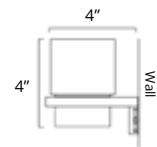

Glass Tumbler
Gobelet en verre