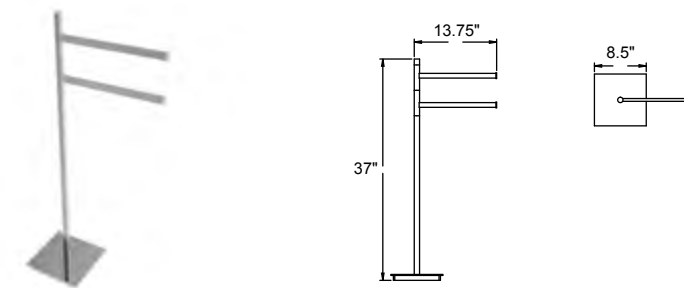

Square Freestanding Swivelling Double Towel Bar
Porte-serviettes carré autoportant pivotant double

Chrome	Matte Black
V91253 $517	V91255 $572