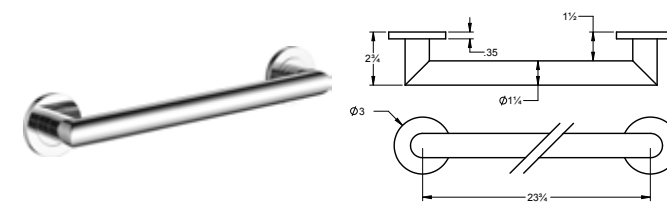

24" Summit Grab Bar
Barre d'appui Summit 24"

Matte White	Chrome	Brushed Nickel	Matte Black	Polished Nickel	PVD Brushed Gold
V94252 $249	V94253 $207	V94254 $259	V94255 $249	V94256 $269	V94258 $290