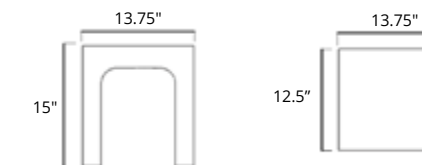

Gloss White
V9711 $508

Shower Stool
Tabouret de douche