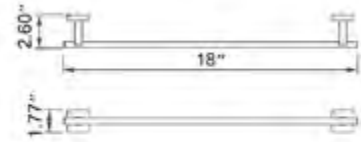

18" Towel Bar Porte-serviettes 18"

Chrome	Matte Black
V66143 $105	V66145 $131