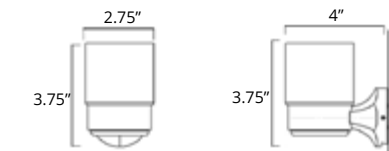

Chrome	Brushed Nickel
V2553 $51	V2554 $55