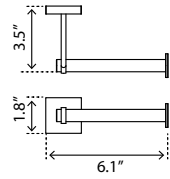

Sky

Sky

Toilet Paper Holder Porte-papier hygiénique