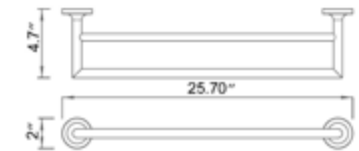

24" Double Towel Bar Porte-serviettes double 24"

New			
Chrome	Matte Black	PVD Brushed Gold	PVD Brushed Bronze
V70183 $196	V70185 $226	V70188 $249	V70189 $298

Towel Hook Crochet à serviette