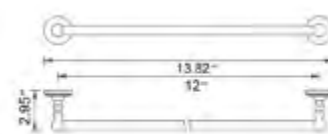

12" Towel Bar
Porte-serviettes 12"

Chrome	Brushed Nickel	Polished Nickel
V68133 $116	V68134 $137	V68136 $164