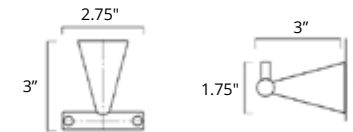

Cone

Chrome	Matte Black
V65013 $93	V65015 $109

Chrome	Matte Black
V65033 $107	V65035 $124

Chrome	Matte Black
V65133 $120	V65135 $138

Chrome	Matte Black
V65143 $134	V65145 $151

Chrome	Matte Black
V65153 $147	V65155 $166

Chrome	Matte Black
V65163 $160	V65165 $186

Cone

Chrome	Matte Black
V65183 $211	V65185 $233

Chrome	Matte Black
V65213 $48	V65215 $54

Chrome	Matte Black
V65223 $52	V65225 $68

Chrome	Matte Black
V65313 $107	V65315 $124