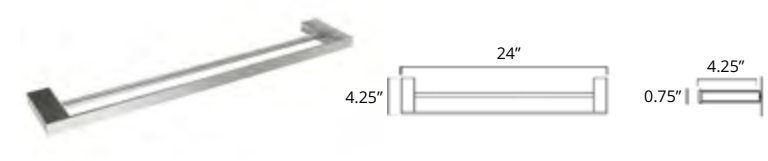

24" Double Towel Bar
Porte-serviettes double 24"

Chrome	Brushed Nickel	Matte Black
V3183 $179	V3184 $187	V3185 $207