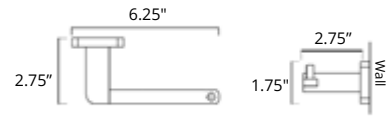

Spark

Spark

Toilet Paper Holder
Porte-papier hygiénique