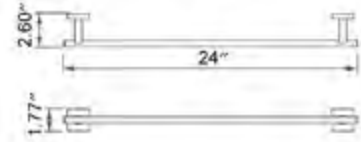

24" Towel Bar Porte-serviettes 24"

Chrome	Matte Black
V66153 $116	V66155 $142