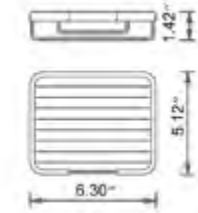

Shower Basket
Panier de douche

Chrome	Matte Black
V93123 $59	V93125 $81