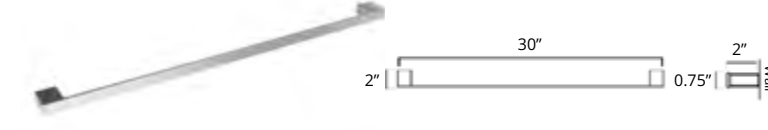

30" Towel Bar
Porte-serviettes 30"

Chrome	Brushed Nickel	Matte Black	Brushed Gold Dark	Brushed Gold Light
V3163 $138	V3164 $145	V3165 $166	V3160-BGD $275	V3160-BGL $275