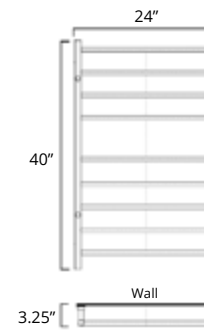

Plug In
Avec Prise de courant

Chrome

K4043E
$731

Hardwired
Filage encastré mural

K4043W
$741

24" X 40"