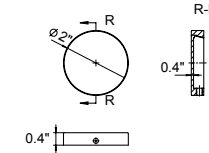

Glass Mounting Kit Kit d'installation pour verres