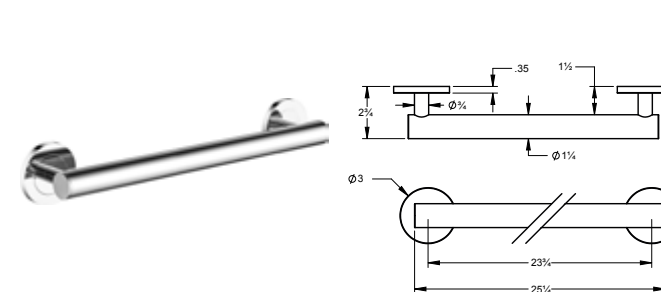

24" Lava Grab Bar
Barre d'appui Lava 24"

Matte White	Chrome	Brushed Nickel	Matte Black	Polished Nickel	PVD Brushed Gold
V94452 $249	V94453 $207	V94454 $259	V94455 $249	V94456 $269	V94458 $290