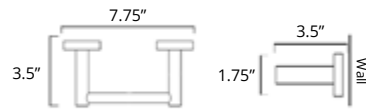

Pivot Toilet Paper Holder
Porte-papier hygiénique pivotant

Chrome	Brushed Nickel	Matte Black
V62073 $133	V62074 $145	V62075 $179