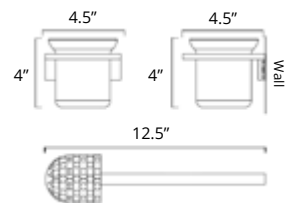

Erupt

Chrome	Brushed Nickel
V1513 $107	V1514 $119

Chrome	Brushed Nickel	Matte Black
V1523 $93	V1524 $105	V1525 $124

Chrome	Brushed Nickel	Matte Black
V1553 $93	V1554 $105	V1555 $124

Chrome	Brushed Nickel	Matte Black
V1613 $156	V1614 $167	V1615 $186

Code & Price
V161B $38

Erupt