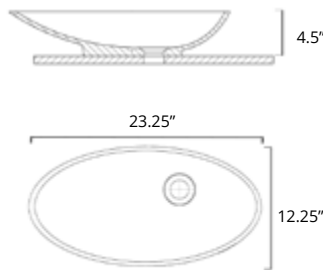

Bassini

	Code	Price
W x D x H L x P x T 16.75" x 16.75" x 6" Height from Countertop Hauteur du comptoir 6" Finish: Gloss White	B9611	\$629

Caccini

	Code	Price
W x D x H L x P x T 23.25" x 12.25" x 4.5" Height from Countertop Hauteur du comptoir 4.5" Finish: Gloss White	B9011	\$699