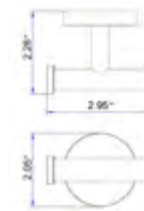

Double Towel Hook
Crochet porte-serviette double

Chrome	Brushed Nickel	Matte Black
V67223 $48	V67224 $55	V67225 $66