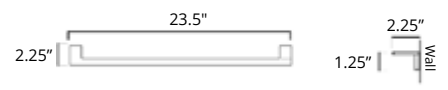

24" Towel Bar
Porte-serviettes 24"