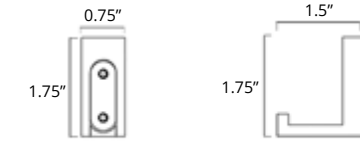

Fire

Towel Hook Crochet à serviette

Chrome	Brushed Nickel	Matte Black	Brushed Gold Dark	Brushed Gold Light
V5213 $51	V5214 $54	V5215 $66	V5210-BGD $70	V5210-BGL $70