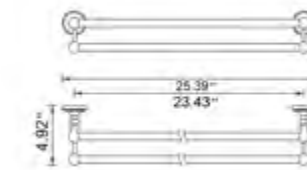

Ember

24" Double Towel Bar
Porte-serviettes double 24"

Chrome	Brushed Nickel	Polished Nickel
V68183 $190	V68184 $222	V68186 $263