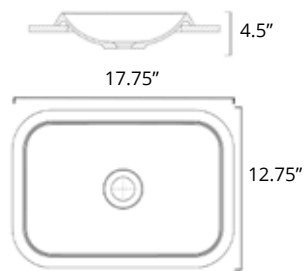

Rossini Rectangle

W x D x H
L x P x T
17.75" x 12.75" x 4.5"

Height from Countertop
Hauteur du comptoir
1.5"

Code Price

B9831 $439