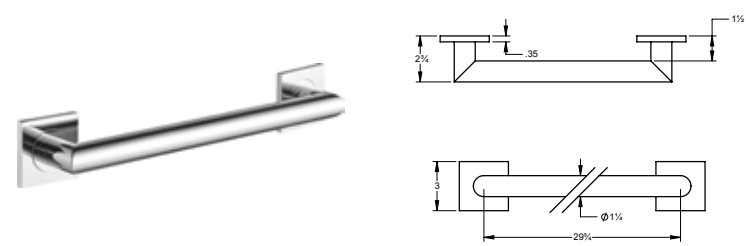

30" Crater Grab Bar
Barre d'appui Crater de 30"

New	New	New	New	New	New
Matte White	Chrome	Brushed Nickel	Matte Black	Polished Nickel	PVD Brushed Gold
V94362	V94363	V94364	V94365	V94366	V94368
$279	$239	$289	$279	$299	$319