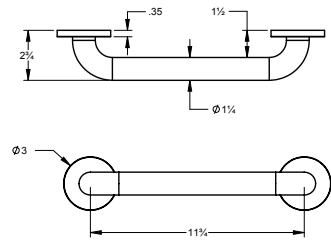

Grab Bars

Grab Bars

12" Round Grab Bar
Barre d'appui ronde de 12"

New	New	New	New	New	New
Matte White	Chrome	Brushed Nickel	Matte Black	Polished Nickel	PVD Brushed Gold
V94132 $179	V94133 $139	V94134 $189	V94135 $179	V94136 $199	V94138 $219