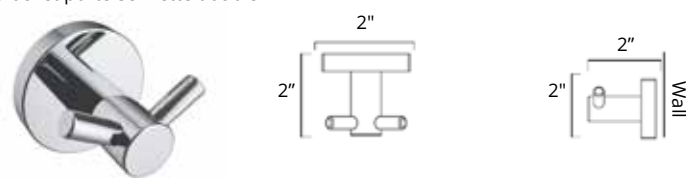

Double Towel Hook
Crochet porte-serviette double

Matte White	Chrome	Brushed Nickel	Matte Black	Polished Nickel	PVD Brushed Gold
V63252 $73	V63253 $49	V63254 $70	V63255 $77	V63256 $77	V63258 $84