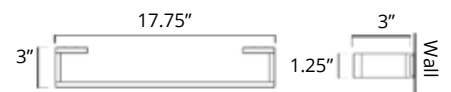

18" Towel Bar Porte-serviettes 18"

Chrome	Brushed Nickel	Matte Black	Golds
V5143 $160	V5144 $172	V5145 $197	V5140-BGD V5140-BGL $266