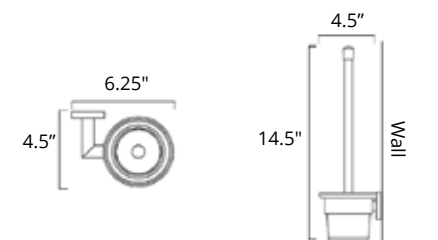

Chrome Brushed Nickel Matte Black

V62613 **$119** V62614 **$126** V62615 **$133**