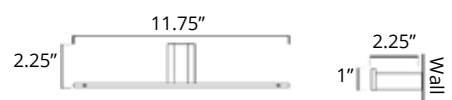

Double Toilet Paper Holder
Double porte papier toilette

Chrome	Brushed Nickel	Matte Black	Golds
V4043 $93	V4044 $106	V4045 $119	V4040-BGD V4040-BGL $156