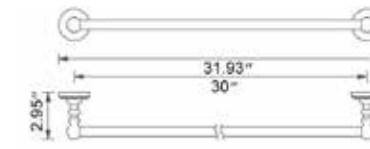

30" Towel Bar

Porte-serviettes 30"

Chrome Brushed Nickel Polished Nickel

V68163 $147 V68164 $169 V68166 $190