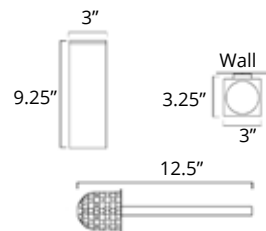

Chrome	Brushed Nickel	Matte Black	Golds
V5613 $110	V5614 $120	V5615 $128	-