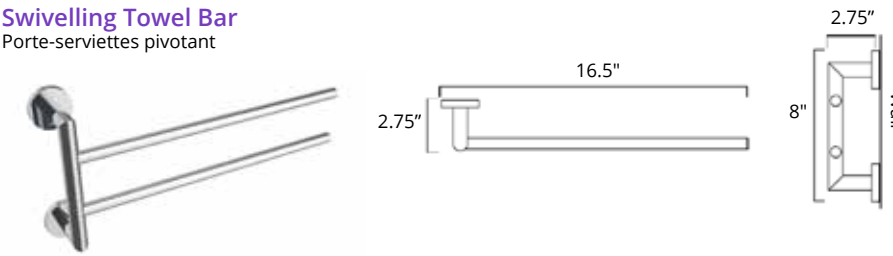

Swivelling Towel Bar
Porte-serviettes pivotant

Chrome	Brushed Nickel	Matte Black
V63453 $172	V63454 $184	V63455 $199