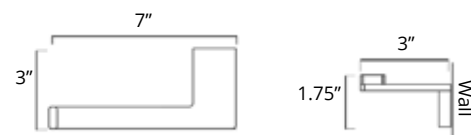

Chrome Brushed Nickel Matte Black

V61023 **\$73** V61024 **\$81** V61025 **\$88**

**12" Towel Bar**  
Porte-serviettes 12"

Chrome Brushed Nickel Matte Black

V61123 **\$107** V61124 **\$126** V61125 **\$145**