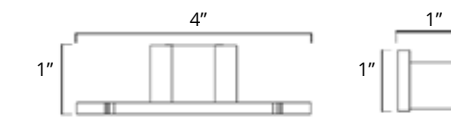

Double Towel Hook
Crochet porte-serviette double

Chrome	Brushed Nickel	Matte Black	Golds
V4223 $49	V4224 $52	V4225 $55	V4220-BGD V4220-BGL $93