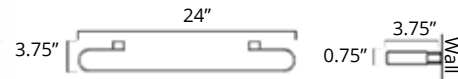

While Stocks Last

**18" Towel Bar**  
Porte-serviettes 18"

Chrome	Brushed Nickel	Matte Black	Golds
V3333 \$160	V3334 \$172	V3335 \$184	-

**24" Towel Bar**  
Porte-serviettes 24"

Chrome	Brushed Nickel	Matte Black	Golds
V3353 \$184	V3354 \$197	V3355 \$209	-