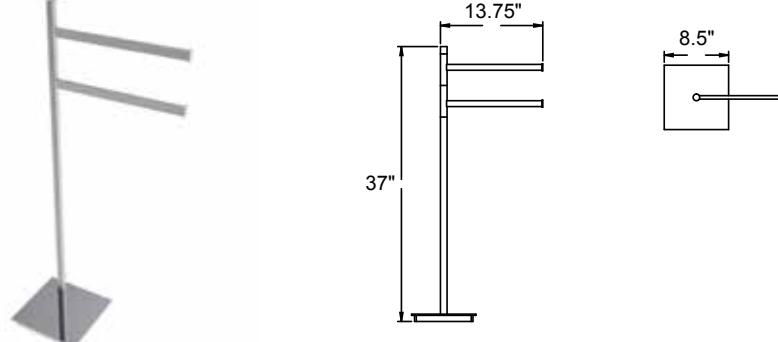

Square Freestanding Swivelling Double Towel Bar
Porte-serviettes carré double pivotant

Chrome	Matte Black
V91253 $497	V91255 $550