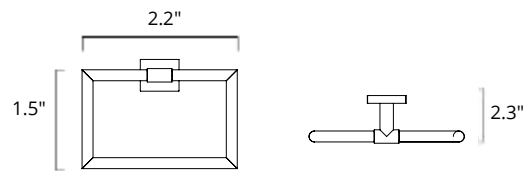

Chrome Brushed Nickel Matte Black

V62323 **$86** V62324 **$98** V62325 **$107**