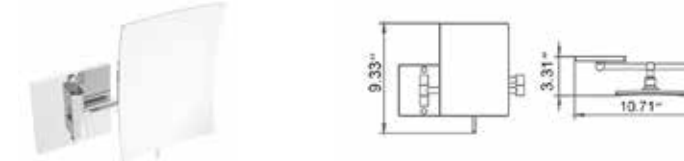

Wall-Mounted Mirror

Miroir mural

	Chrome	Brushed Nickel	Matte Black
V9123	$211	-	V9125
			$264

- 3x Zoom
- Zoom x3