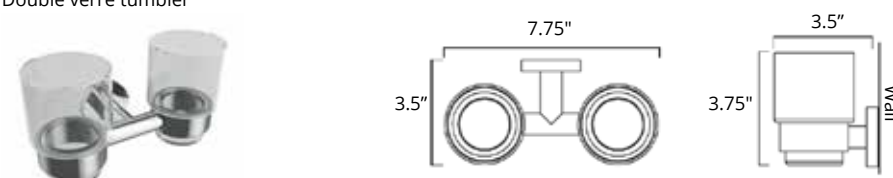

Double Glass Tumbler
Double verre tumbler

Chrome	Brushed Nickel	Matte Black
V63563 $116	V63564 $125	V63565 $133