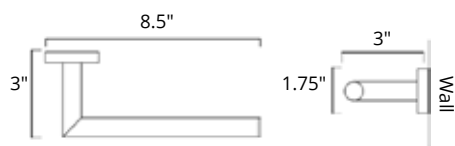

# Crater

**Double Towel Hook**  
Crochet porte-serviette double

Chrome Brushed Nickel Matte Black

V62253 **\$49** V62254 **\$70** V62255 **\$77**

**8" Towel Bar**  
Porte-serviettes 8"

Chrome Brushed Nickel Matte Black