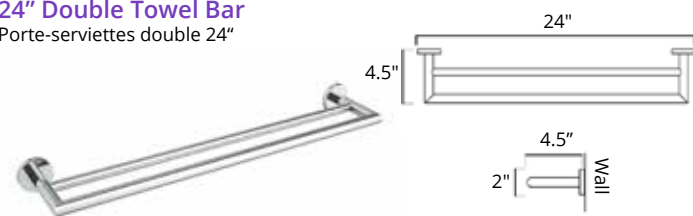

Summit

Summit

24" Double Towel Bar
Porte-serviettes double 24"

Matte White	Chrome	Brushed Nickel	Matte Black	Polished Nickel	PVD Brushed Gold
V63182 $200	V63183 $184	V63184 $197	V63185 $211	V63186 $211	V63188 $285