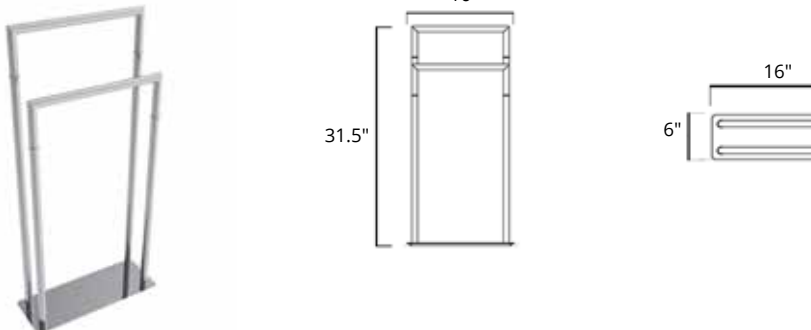

Round Freestanding Towel Stand
Porte-serviettes rond autoportant

Chrome	Matte Black
V91313 $635	V91315 $741