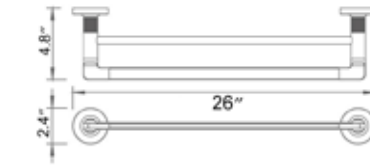

24" Double Towel Bar
Porte-serviettes double 24"

Chrome/Matte Black	Matte Black / PVD Brushed Gold

V69180.35 $306	V69180.58 $328