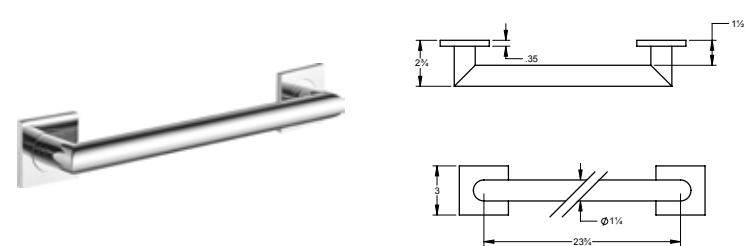

24" Crater Grab Bar
Barre d'appui Crater de 24"

New	New	New	New	New	New
Matte White	Chrome	Brushed Nickel	Matte Black	Polished Nickel	PVD Brushed Gold
V94352	V94353	V94354	V94355	V94356	V94358
$249	$209	$259	$249	$269	$289