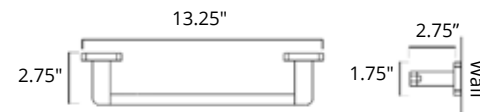

12" Towel Bar
Porte-serviettes 12"

Chrome Matte Black

V64133
$145

V64135
$179