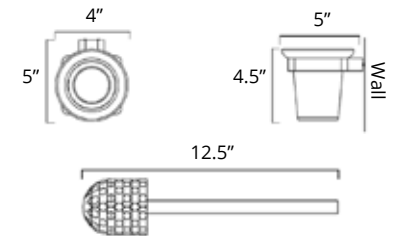

Wall-Mounted Toilet Brush Brosse de toilette murale