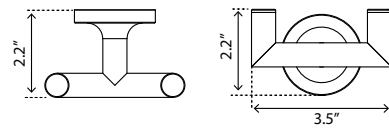

## Double Towel Hook

Crochet porte-serviette double

Chrome	Matte Black	PVD Brushed Gold
V70223 <b>\$69</b>	V70225 <b>\$80</b>	V70228 <b>\$111</b>