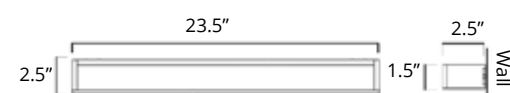

24" Towel Bar Porte-serviettes 24"

Chrome	Brushed Nickel	Matte Black	Gold
V1153 $258	V1154 $268	V1155 $288	V1150-BGD V1150-BGL $404