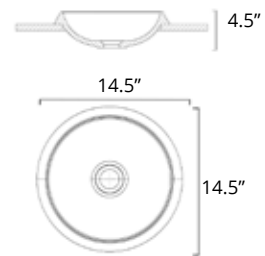

Rossini Round

W x D x H
L x P x T
14.5" 14.5" 4.5"

Height from Countertop
Hauteur du comptoir
1.5"

Code Price

B9811 $439