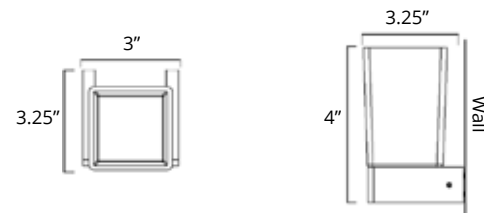

Chrome	Brushed Nickel	Matte Black	Golds
V5553 $59	V5554 $64	V5555 $70	-