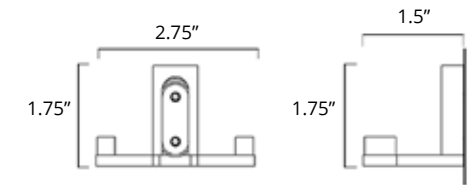

Double Towel Hook Crochet porte-serviette double

Chrome	Brushed Nickel	Matte Black	Gold
V1223 $69	V1224 $73	V1225 $81	V1220-BGD V1220-BGL $93