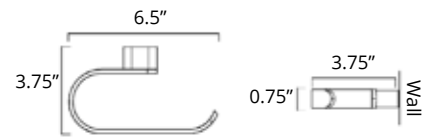

Toilet Paper Holder
Porte-papier hygiénique

Chrome	Brushed Nickel	Matte Black	Golds
V4033 $93	V4034 $98	V4035 $106	-