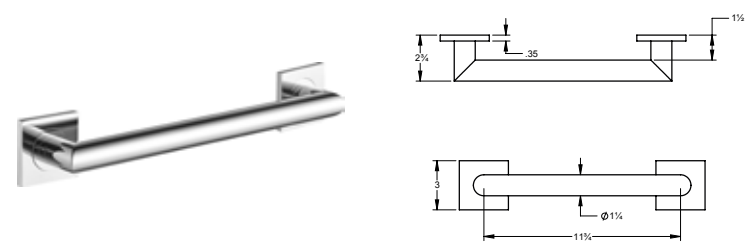

Grab Bars

Grab Bars

12" Crater Grab Bar
Barre d'appui Crater de 12"

New	New	New	New	New	New
Matte White	Chrome	Brushed Nickel	Matte Black	Polished Nickel	PVD Brushed Gold
V94332	V94333	V94334	V94335	V94336	V94338
$189	$149	$199	$189	$209	$229