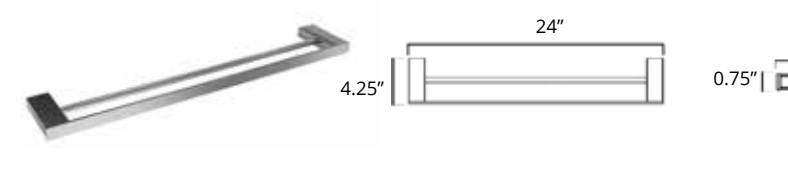

24" Double Towel Bar
Porte-serviettes double 24"

Chrome	Brushed Nickel	Matte Black	Golds
V3183 $179	V3184 $187	V3185 $199	-