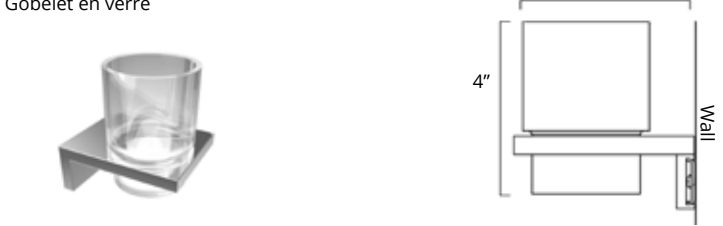

Glass Tumbler Gobelet en verre