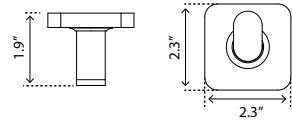

Vapor

Towel Hook

Crochet à serviette