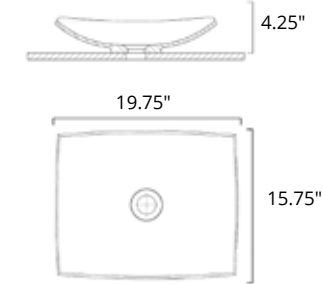

Vecchi

W x D x H
L x P x T
19.75" x 15.75" x 4.25"

Height from Countertop
Hauteur du comptoir
4.25"

Code Price

B9411 $599