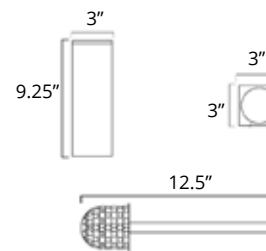

Chrome	Brushed Nickel	Matte Black	Golds
V5643 $152	V5644 $163	V5645 $172	-