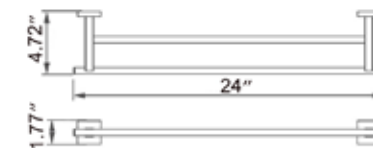

24" Double Towel Bar

Porte-serviettes double 24"

Chrome Matte Black

V66183
$169

V66185
$190