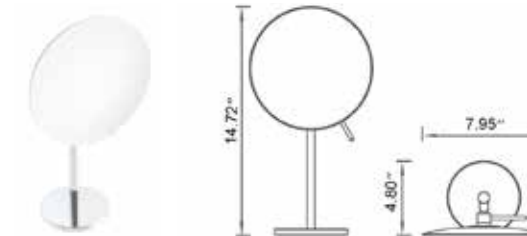

Freestanding Mirror

Miroir autoportant

	Chrome	Brushed Nickel	Matte Black
V9133	$169	-	V9135
			$232

- 3x Zoom
- Zoom x3