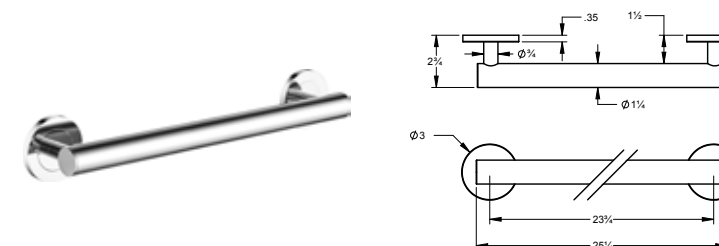

24" Lava Grab Bar
Barre d'appui Lava 24"

New	New	New	New	New	New
Matte White	Chrome	Brushed Nickel	Matte Black	Polished Nickel	PVD Brushed Gold
V94452	V94453	V94454	V94455	V94456	V94458
$239	$199	$249	$239	$259	$279