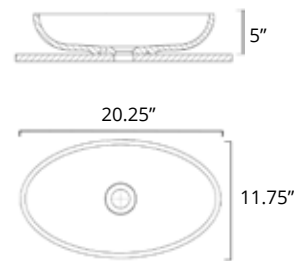

Code Price

B9311 \$569

**Martini**

W x D x H  
L x P x T  
17.75" x 15" x 4"

Height from Countertop  
Hauteur du comptoir  
4"

Code Price

B9511 \$529

**Puccini**