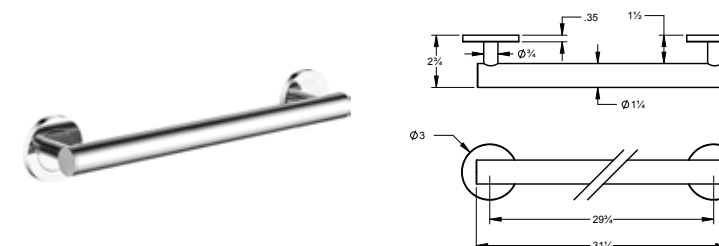

30" Lava Grab Bar
Barre d'appui Lava 30"

New	New	New	New	New	New
Matte White	Chrome	Brushed Nickel	Matte Black	Polished Nickel	PVD Brushed Gold
V94462	V94463	V94464	V94465	V94466	V94468
$269	$229	$279	$269	$289	$309

All ICO Grab Bars are:

- ADA Compliant
- Made of brass
- Weight tested to 250lbs

Toutes les barres d'appui ICO sont:

- Conforme à l'ADA
- Fabriqué en laiton
- Poid testé à 250lbs

To comply with ADA regulations a grab bar must:

- Have a diameter of 32mm
- Have a 38mm space between the wall and the grab bar
- Withstand 250lbs

Pour conformer aux règlement de l'ADA, une barre d'appui doit:

- Avoir un diamètre de 32mm
- Avoir un espace de 38mm entre le mur et la barre d'appui
- Résiste un poid de 250lbs

Spark
Summit
Vapor
Freestanding
Grab Bars

Spark
Summit
Vapor
Freestanding
Grab Bars