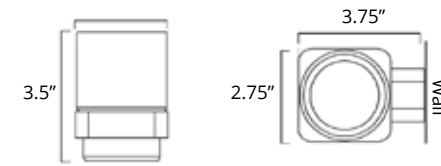

Glass Tumbler Gobelet en verre