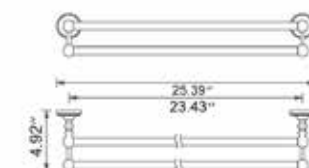

24" Double Towel Bar

Porte-serviettes double 24"

Chrome Brushed Nickel Polished Nickel

V68183 $190 V68184 $222 V68186 $253