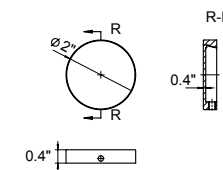

Glass Mounting Kit

Kit d'installation pour verres