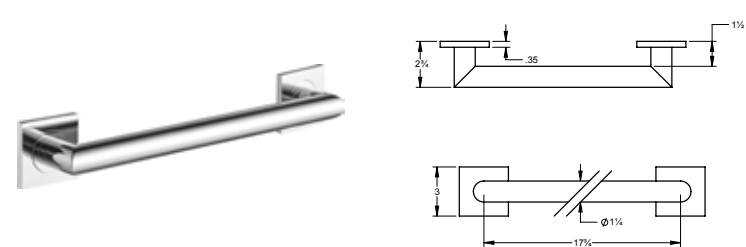

18" Crater Grab Bar
Barre d'appui Crater de 18"

New	New	New	New	New	New
Matte White	Chrome	Brushed Nickel	Matte Black	Polished Nickel	PVD Brushed Gold
V94342	V94343	V94344	V94345	V94346	V94348
$219	$179	$229	$219	$239	$259