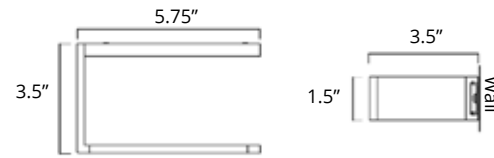

Erupt

Toilet Paper Holder Porte-papier hygiénique

Chrome	Brushed Nickel	Matte Black	Gold
V1013 $134	V1014 $145	V1015 $167	V1010-BGD V1010-BGL $179