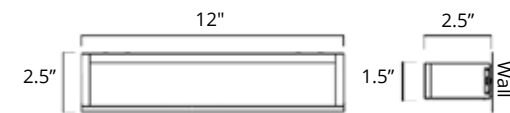

12" Towel Bar Porte-serviettes 12"

Chrome	Brushed Nickel	Matte Black	Gold
V1123 $167	V1124 $179	V1125 $201	V1120-BGD V1120-BGL $292