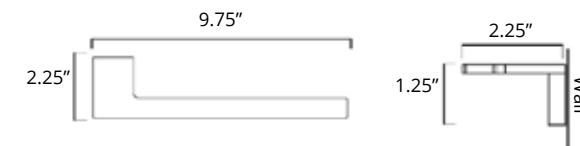

Ash

Ash

Chrome Brushed Nickel Matte Black

V61013 **$73** V61014 **$81** V61015 **$88**

Chrome Brushed Nickel Matte Black

V61023 **$73** V61024 **$81** V61025 **$88**

Chrome Brushed Nickel Matte Black

V61123 **$107** V61124 **$126** V61125 **$145**

Chrome Brushed Nickel Matte Black

V61133 **$119** V61134 **$137** V61135 **$160**

Chrome Brushed Nickel Matte Black

V61153 **$133** V61154 **$152** V61155 **$172**

Chrome Brushed Nickel Matte Black

V61163 **$160** V61164 **$179** V61165 **$199**

Chrome Brushed Nickel Matte Black

V61213 **$46** V61214 **$49** V61215 **$52**

Chrome Brushed Nickel Matte Black

V61223 **$59** V61224 **$63** V61225 **$67**

Chrome Brushed Nickel Matte Black

V61313 **$83** V61314 **$89** V61315 **$96**

Chrome Brushed Nickel Matte Black

V61763 **$133** V61764 **$152** V61765 **$172**