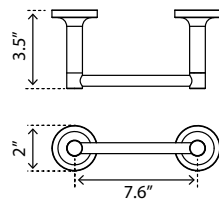

Pivot Toilet Paper Holder

Porte-papier hygiénique pivotant