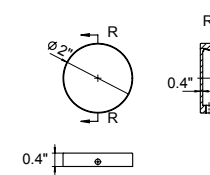

Glass Mounting Kit

Kit d'installation pour verres

New New New New New New

Matte White Chrome Brushed Nickel Matte Black Polished Nickel PVD Brushed Gold

V0002 $29 V0003 $24 V0004 $34 V0005 $29 V0006 $34 V0008 $34