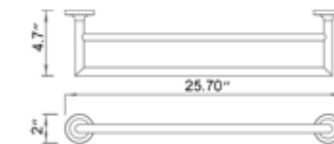

24" Double Towel Bar

Porte-serviettes double 24"