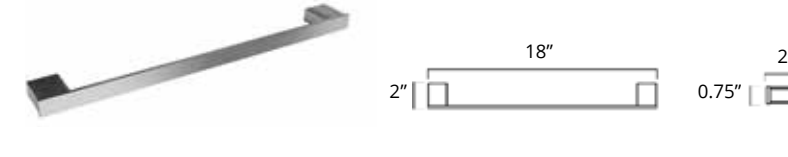

18" Towel Bar
Porte-serviettes 18"

Chrome	Brushed Nickel	Matte Black	Golds
V3133 $98	V3134 $107	V3135 $120	V3130-BGD V3130-BDL $184