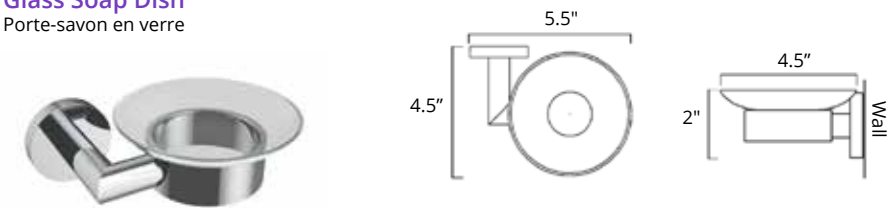

Glass Soap Dish
Porte-savon en verre

Chrome	Brushed Nickel	Matte Black
V63513 $83	V63514 $91	V63515 $98