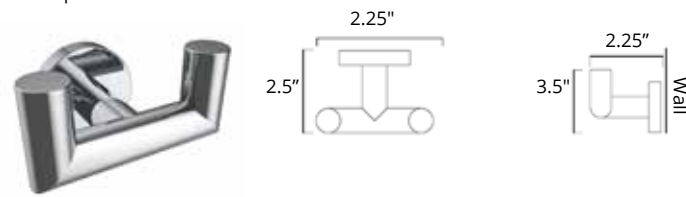

Double Towel Hook
Crochet porte-serviette double

Matte White	Chrome	Brushed Nickel	Matte Black	Polished Nickel	PVD Brushed Gold
V63222 $69	V63223 $56	V63224 $63	V63225 $73	V63226 $73	V63228 $105