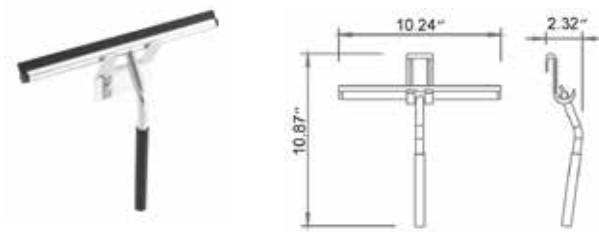

Squeegee

Raclette

Chrome Brushed Nickel Matte Black

V92213 **$94** V92215 **$116**

Includes 2 bracket types.
Comprend 2 types de supports.

Replacement Squeegee Rubber Lip

Lèvre en caoutchouc de raclette de rechange

Chrome Brushed Nickel Matte Black

V9221L **$15**