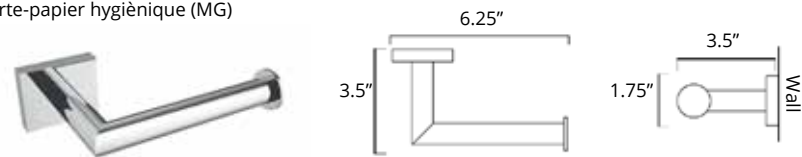

Crater

Toilet Paper Holder (LH)
Porte-papier hygiénique (MG)

Chrome Brushed Nickel Matte Black

V62013 **$73** V62014 **$77** V62015 **$86**