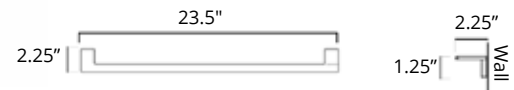

24" Towel Bar
Porte-serviettes 24"