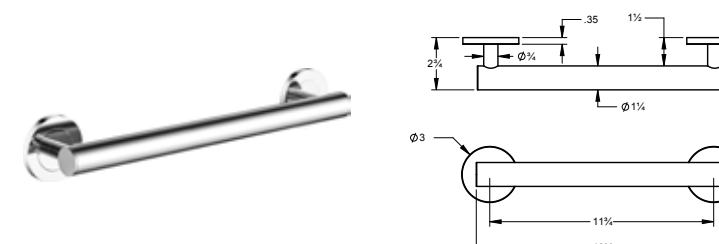

12" Lava Grab Bar
Barre d'appui Lava 12"

New	New	New	New	New	New
Matte White	Chrome	Brushed Nickel	Matte Black	Polished Nickel	PVD Brushed Gold
V94432	V94433	V94434	V94435	V94436	V94438
$179	$139	$189	$179	$199	$219