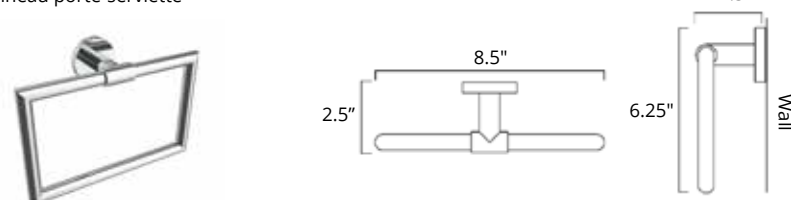

Towel Ring
Anneau porte-serviette

Matte White	Chrome	Brushed Nickel	Matte Black	Polished Nickel
V63312 $101	V63313 $86	V63314 $98	V63315 $107	V63316 $105