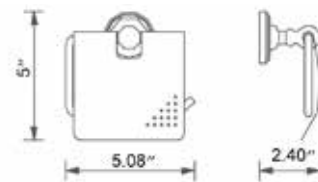

Toilet Paper Holder With Cover

Porte-papier toilette avec couvercle

Chrome Brushed Nickel Polished Nickel

V68053 $105 V68054 $116 V68056 $126