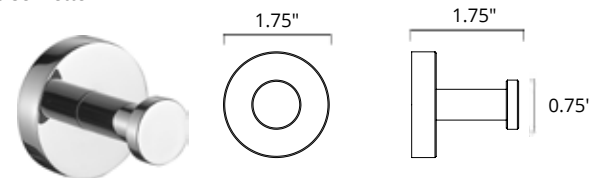

Towel Hook
Crochet à serviette

Matte White	Chrome	Brushed Nickel	Matte Black	Polished Nickel	PVD Brushed Gold
V63232 $52	V63233 $41	V63234 $48	V63235 $52	V63238 $58	V63236 $73