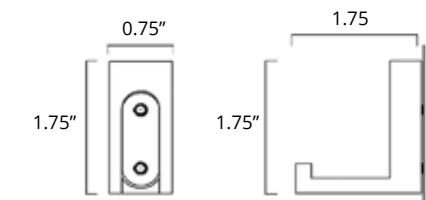

Deep Towel Hook Crochet à serviette profond

Chrome	Brushed Nickel	Matte Black	Gold
V1243 $60	V1244 $65	V1245 $70	-