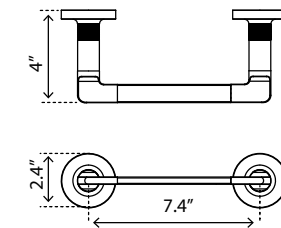

Blaze

Blaze

Chrome/Matte Black	Matte Black / PVD Brushed Gold

V69210.35 $84	V69210.58 $94

Chrome/Matte Black	Matte Black / PVD Brushed Gold

V69230.35 $84	V69230.58 $94

Chrome/Matte Black	Matte Black / PVD Brushed Gold

V69220.35 $105	V69220.58 $116

Chrome/Matte Black	Matte Black / PVD Brushed Gold

V69010.35 $116	V69010.58 $126

Chrome/Matte Black	Matte Black / PVD Brushed Gold

V69070.35 $200	V69070.58 $211

Chrome/Matte Black	Matte Black / PVD Brushed Gold

V69320.35 $137	V69320.58 $158

Chrome/Matte Black	Matte Black / PVD Brushed Gold

V69140.35 $211	V69140.58 $243

Chrome/Matte Black	Matte Black / PVD Brushed Gold

V69150.35 $243	V69150.58 $264

Chrome/Matte Black	Matte Black / PVD Brushed Gold

V69180.35 $306	V69180.58 $328