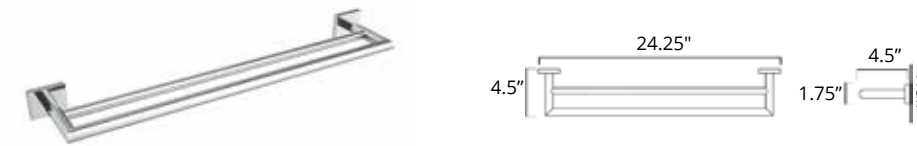

24" Double Towel Bar
Porte-serviettes double 24"

Chrome Brushed Nickel Matte Black

V62183 **$184** V62184 **$197** V62185 **$211**