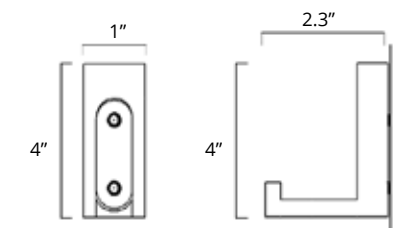

Tall Towel Hook Crochet à serviette haut

Chrome	Brushed Nickel	Matte Black	Gold
V1263 $93	V1264 $98	V1265 $119	-