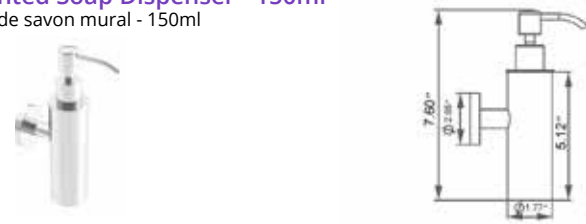

Wall-Mounted Soap Dispenser - 150ml

Distributeur de savon mural - 150ml

Chrome Brushed Nickel Matte Black

V92313 **$94** V92314 **$105** V92315 **$116**