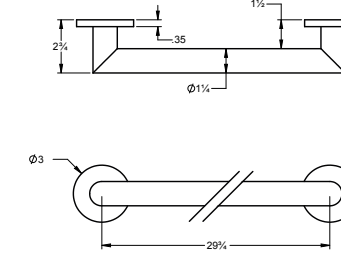

30" Summit Grab Bar
Barre d'appui Summit 30"

New	New	New	New	New	New
Matte White	Chrome	Brushed Nickel	Matte Black	Polished Nickel	PVD Brushed Gold
V94262 $269	V94263 $229	V94264 $279	V94265 $269	V94266 $289	V94268 $309

To comply with ADA regulations a grab bar must:

- Have a diameter of 32mm
- Have a 38mm space between the wall and the grab bar
- Withstand 250lbs

Pour conformer aux règlement de l'ADA, une barre d'appui doit:

- Avoir un diamètre de 32mm
- Avoir un espace de 38mm entre le mur et la barre d'appui
- Résiste un poid de 250lbs

Spark

Summit

Vapor

Freestanding

Grab Bars

Spark

Summit

Vapor

Freestanding

Grab Bars