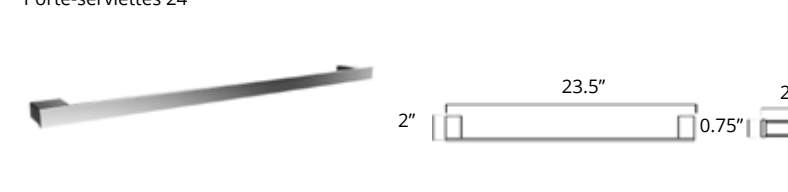

24" Towel Bar
Porte-serviettes 24"

Chrome	Brushed Nickel	Matte Black	Golds
V3153 $111	V3154 $119	V3155 $133	V3150-BGD V3150-BDL $224