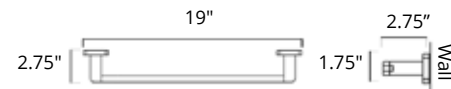

18" Towel Bar
Porte-serviettes 18"

Chrome Matte Black

V64143
$156

V64145
$190