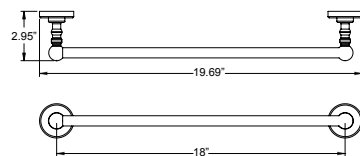

18" Towel Bar

Porte-serviettes 18"

Chrome Brushed Nickel Polished Nickel

V68143 $126 V68144 $147 V68146 $169