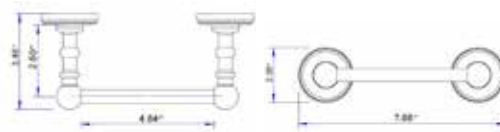

Pivot Toilet Paper Holder

Porte-papier hygiénique pivotant

Chrome Brushed Nickel Polished Nickel

V68073 $137 V68074 $169 V68076 $179