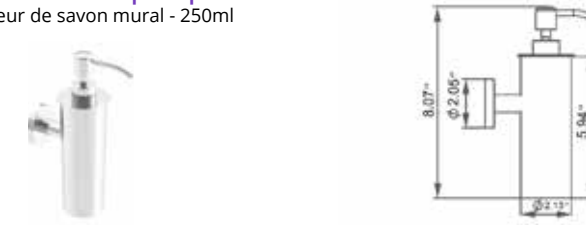

Wall-Mounted Soap Dispenser - 250ml

Distributeur de savon mural - 250ml

Chrome Brushed Nickel Matte Black

V92323 **$126** V92324 **$137** V92325 **$147**