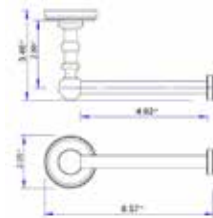

Toilet Paper Holder

Porte-papier hygiénique

Chrome Brushed Nickel Polished Nickel

V68013 $94 V68014 $105 V68016 $116