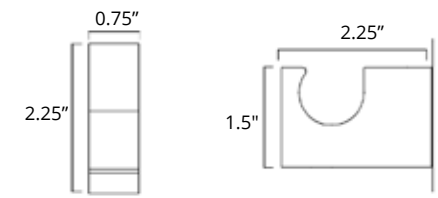

Towel Hook Crochet à serviette

Chrome	Brushed Nickel	Matte Black	Golds
V5233 $60	V5234 $65	V5235 $70	-