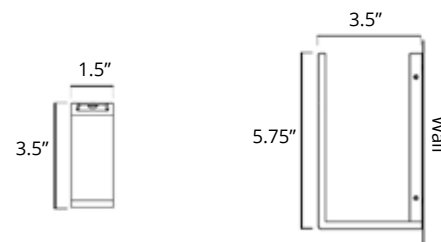

Spare Toilet Paper Holder Distributeur de papier toilette

Chrome	Brushed Nickel	Matte Black	Gold
V1083 $145	V1084 $156	V1085 $179	V1080-BGD V1080-BGL $156