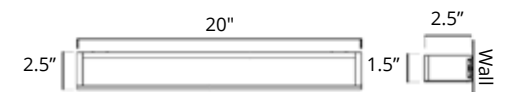

20" Towel Bar Porte-serviettes 20"

Chrome	Brushed Nickel	Matte Black	Gold
V1143 $235	V1144 $246	V1145 $268	V1140-BGD V1140-BGL $370