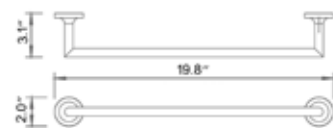

18" Towel Bar

Porte-serviettes 18"