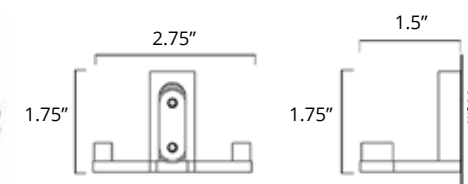

Double Towel Hook Crochet porte-serviette double

Chrome	Brushed Nickel	Matte Black	Golds
V5223 $69	V5224 $73	V5225 $81	V5220-BGD V5220-BGL $93