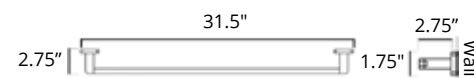

30" Towel Bar
Porte-serviettes 30"

Chrome Matte Black

V64163
$179

V64165
$211