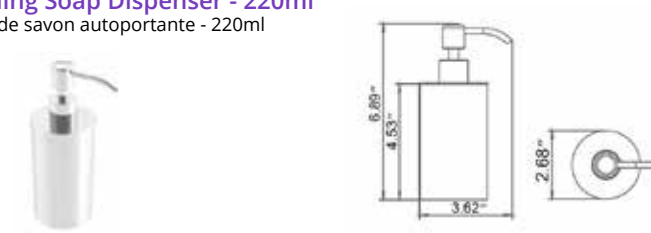

Freestanding Soap Dispenser - 220ml

Distributeur de savon autoportante - 220ml

Chrome Brushed Nickel Matte Black

V92333 **$158** V92334 **$169** V92335 **$179**