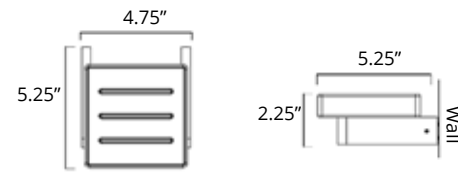

Fire

Fire

Soap Dish Holder
Porte-savon

Chrome	Brushed Nickel	Matte Black	Golds
V5513 $59	V5514 $64	V5515 $70	-