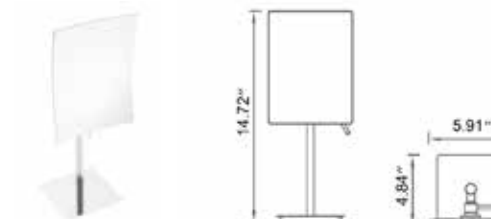

Freestanding Mirror

Miroir autoportant

	Chrome	Brushed Nickel	Matte Black
V9143	$200	-	V9145
			$264

- 3x Zoom
- Zoom x3