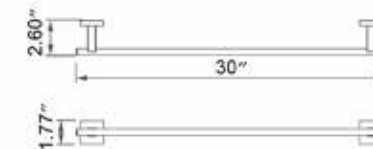

30" Towel Bar

Porte-serviettes 30"

Chrome Matte Black

V66163
$126

V66165
$147