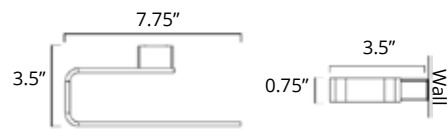

8" Towel Bar
Porte-serviettes 8"

Chrome	Brushed Nickel	Matte Black	Golds
V3313 $77	V3314 $86	V3315 $93	V3310-BGD V3310-BGL $160

While Stocks Last