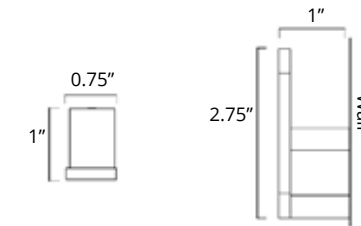

Chrome	Brushed Nickel	Matte Black	Golds
V4213 $36	V4214 $39	V4215 $43	V4210-BGD V4210-BGL $77