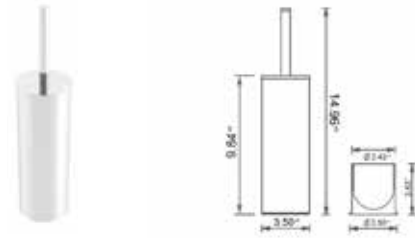

Misc

Misc

Freestanding Toilet Brush

Brosse de toilette autoportante

Chrome Brushed Nickel Matte Black

V92113 **$105** V92114 **$116** V92115 **$126**