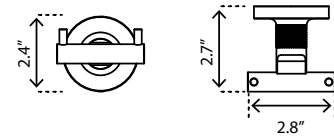

Double Towel Hook
Crochet porte-serviette double