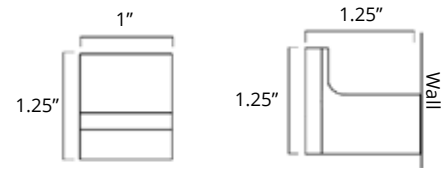

Flow

Flow

Towel Hook Crochet à serviette