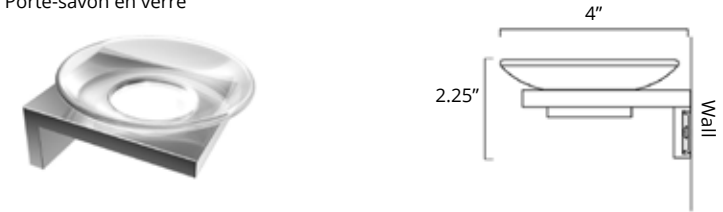

Glass Soap Dish Porte-savon en verre