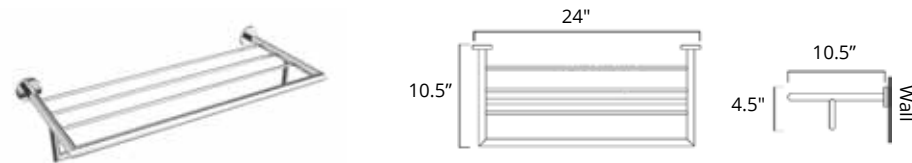

Towel Shelf With Bar

Étagère à serviettes avec étagère