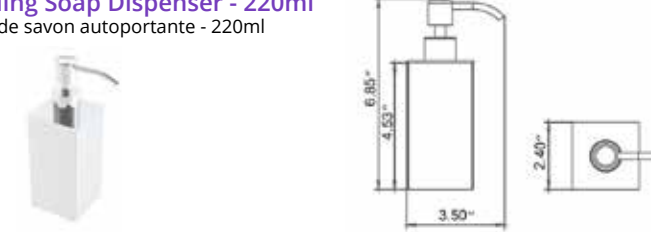

Freestanding Soap Dispenser - 220ml

Distributeur de savon autoportante - 220ml

Chrome Brushed Nickel Matte Black

V92343 **$158** V92344 **$169** V92345 **$179**

Glass Mounting Kit

Kit d'installation pour verres

Matte White	Chrome	Brushed Nickel	Matte Black	Polished Nickel	PVD Brushed Gold
V0002 $29	V0003 $24	V0004 $34	V0005 $29	V0006 $34	V0008 $34