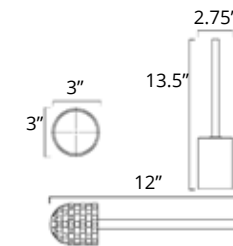

Freestanding Toilet Brush Brosse de toilette autoportante