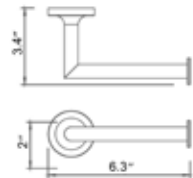

Toilet Paper Holder

Porte-papier hygiénique