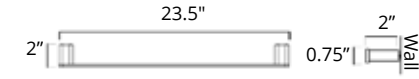

24" Towel Bar
Porte-serviettes 24"

Chrome	Brushed Nickel	Matte Black	Golds
V4153 $111	V4154 $119	V4155 $133	V4150-BGD V4150-BGL $224