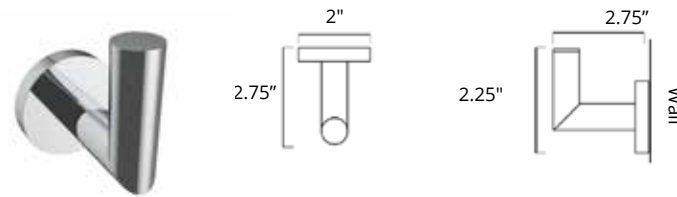

Towel Hook
Crochet à serviette

Matte White	Chrome	Brushed Nickel	Matte Black	Polished Nickel	PVD Brushed Gold
V63212 $56	V63213 $43	V63214 $52	V63215 $59	V63216 $59	V63218 $73