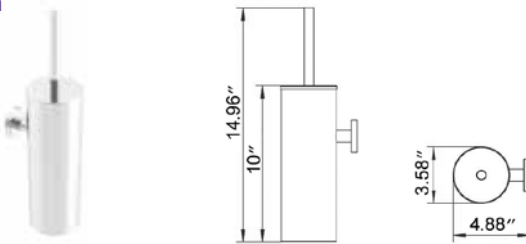

Wall-Mounted Toilet Brush

Brosse de toilette murale

Chrome Brushed Nickel Matte Black

V92133 **$147** V92134 **$158** V92135 **$169**