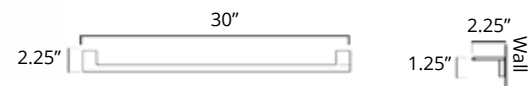

30" Towel Bar
Porte-serviettes 30"