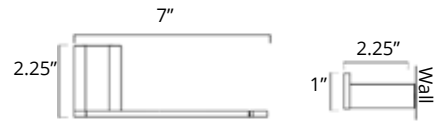

Toilet Paper Holder (LH)
Porte-papier hygiénique (MD)

Chrome	Brushed Nickel	Matte Black	Golds
V4023 $77	V4024 $86	V4025 $93	V4020-BGD V4020-BGL $145