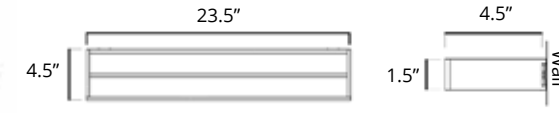

Erupt

24" Double Towel Bar Porte-serviettes double 24"

Chrome	Brushed Nickel	Matte Black	Gold
V1183 $348	V1184 $358	V1185 $381	-