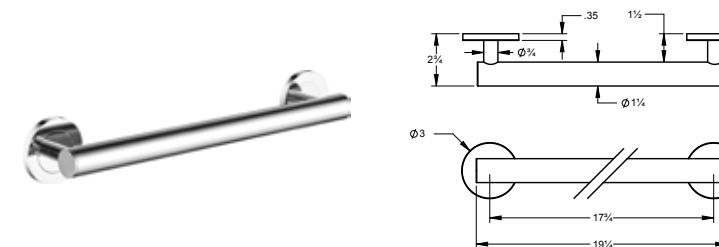

18" Lava Grab Bar
Barre d'appui Lava 18"

New	New	New	New	New	New
Matte White	Chrome	Brushed Nickel	Matte Black	Polished Nickel	PVD Brushed Gold
V94442	V94443	V94444	V94445	V94446	V94448
$209	$169	$219	$209	$229	$249