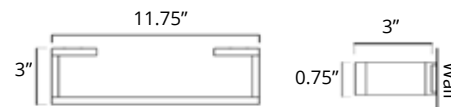

12" Towel Bar Porte-serviettes 12"

Chrome	Brushed Nickel	Matte Black	Golds
V5313 $133	V5314 $145	V5315 $160	V5310-BGD V5310-BGL $224