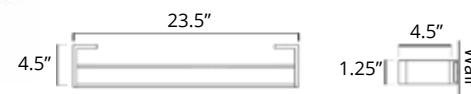

24" Double Towel Bar Porte-serviettes double 24"

Chrome	Brushed Nickel	Matte Black	Golds
V5183 $280	V5184 $294	V5185 $320	-