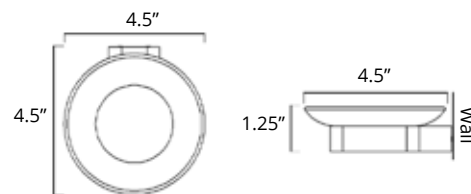

Soap Dish Holder Porte-savon