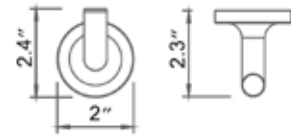

Glow

Glow

Towel Hook

Crochet à serviette