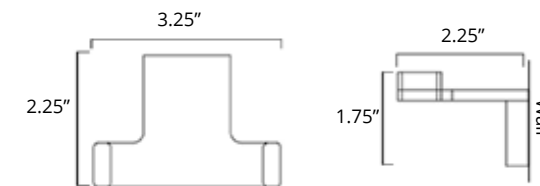

Ash

Ash

Chrome Brushed Nickel Matte Black

V61013 **$73** V61014 **$81** V61015 **$88**

Chrome Brushed Nickel Matte Black

V61023 **$73** V61024 **$81** V61025 **$88**

Chrome Brushed Nickel Matte Black

V61123 **$107** V61124 **$126** V61125 **$145**

Chrome Brushed Nickel Matte Black

V61133 **$119** V61134 **$137** V61135 **$160**

Chrome Brushed Nickel Matte Black

V61153 **$133** V61154 **$152** V61155 **$172**

Chrome Brushed Nickel Matte Black

V61163 **$160** V61164 **$179** V61165 **$199**

Chrome Brushed Nickel Matte Black

V61213 **$46** V61214 **$49** V61215 **$52**

Chrome Brushed Nickel Matte Black

V61223 **$59** V61224 **$63** V61225 **$67**

Chrome Brushed Nickel Matte Black

V61313 **$83** V61314 **$89** V61315 **$96**

Chrome Brushed Nickel Matte Black

V61763 **$133** V61764 **$152** V61765 **$172**