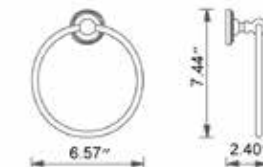

Towel Ring

Anneau porte-serviette

Chrome Brushed Nickel Polished Nickel

V68313 $84 V68314 $94 V68316 $105