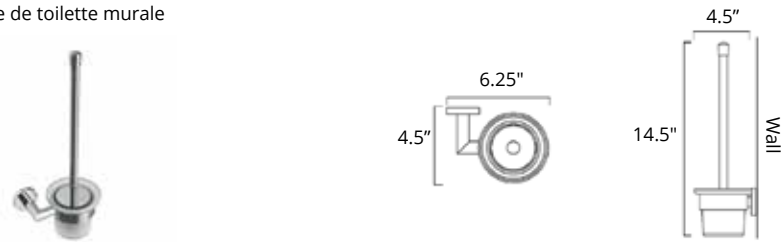

Summit

Summit

Wall-Mounted Toilet Brush

Brosse de toilette murale