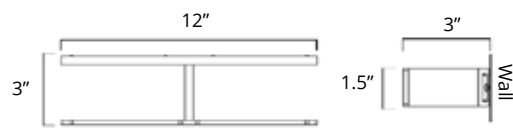

Double Toilet Paper Holder Double porte papier toilette

Chrome	Brushed Nickel	Matte Black	Gold
V1043 $167	V1044 $179	V1045 $201	V1040-BGD V1040-BGL $246