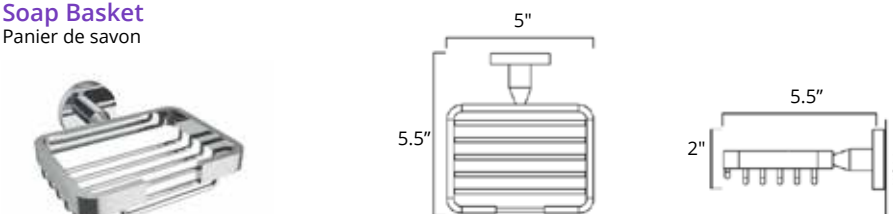

Soap Basket
Panier de savon

Chrome	Brushed Nickel	Matte Black
V63593 $105	V63594 $111	V63595 $119