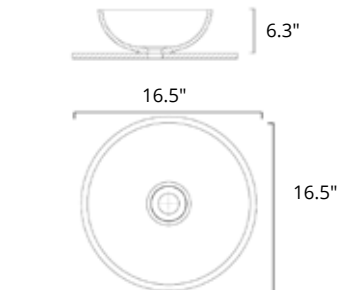

Gabrielli

W x D x H
L x P x T
16.5" x 16.5" x 6.3"

Height from Countertop
Hauteur du comptoir
6.3"

Code Price

B9311 $569