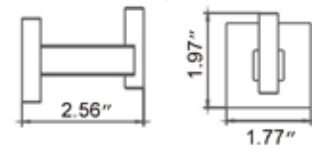

Heat

Towel Hook

Crochet à serviette

Chrome Matte Black

V66213
$41

V66215
$49