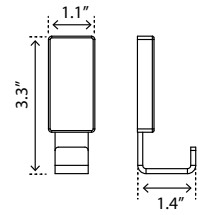

Echo

Echo

Chrome   Matte Black

V73213
$63

V73215
$73