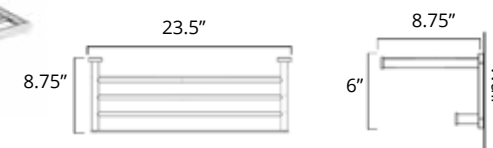

## Double Towel Shelf Porte-serviettes double 24"

Chrome	Brushed Nickel	Matte Black	Golds
V4733 \$333	V4734 \$357	V4735 \$387	-