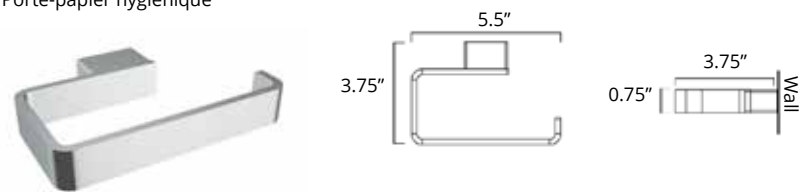

Toilet Paper Holder
Porte-papier hygiénique

Chrome	Brushed Nickel	Matte Black	Golds
V3033 $93	V3034 $98	V3035 $106	-