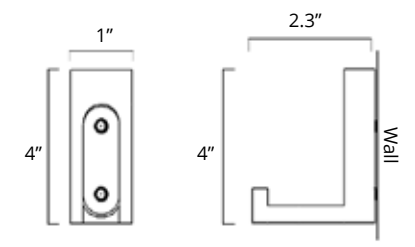

Tall Towel Hook Crochet à serviette haut

Chrome	Brushed Nickel	Matte Black	Golds
V5263 $93	V5264 $98	V5265 $119	-

Double Towel Hanger Porte-serviettes double