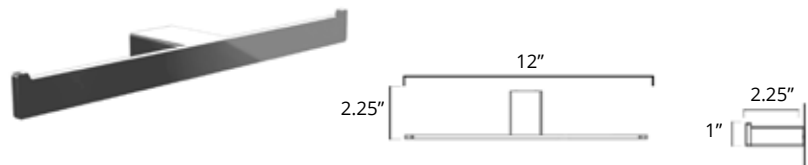

Double Toilet Paper Holder
Double porte papier toilette

Chrome	Brushed Nickel	Matte Black	Golds
V3043 $93	V3044 $106	V3045 $119	V3040-BGD V3040-BDL $156