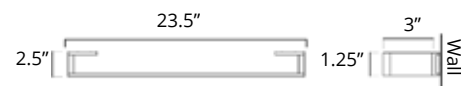

24" Towel Bar Porte-serviettes 24"

Chrome	Brushed Nickel	Matte Black	Golds
V5153 $172	V5154 $184	V5155 $209	V5150-BGD V5150-BGL $292