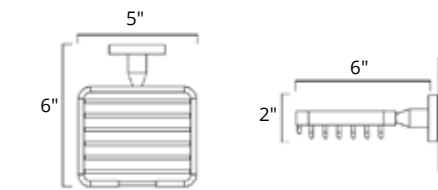

Soap Basket
Panier à savon

Chrome Brushed Nickel Matte Black

V62593 **$105** V62594 **$111** V62595 **$119**