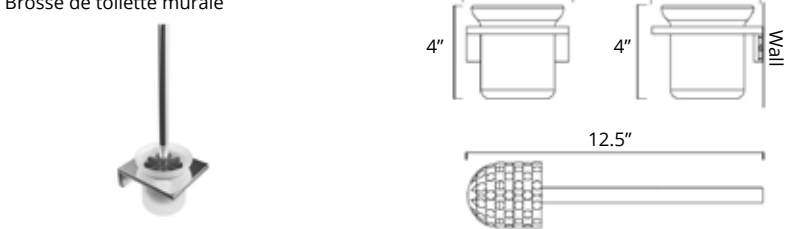

Wall-Mounted Toilet Brush Brosse de toilette murale