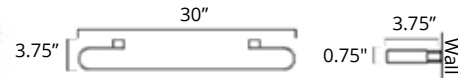

30" Towel Bar
Porte-serviettes 30"