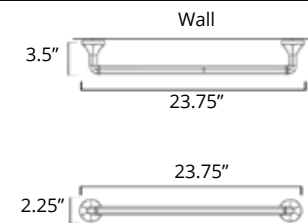

24" Towel Bar
Porte-serviettes 24"

Chrome Brushed Nickel

V2153
$112

V2154
$123