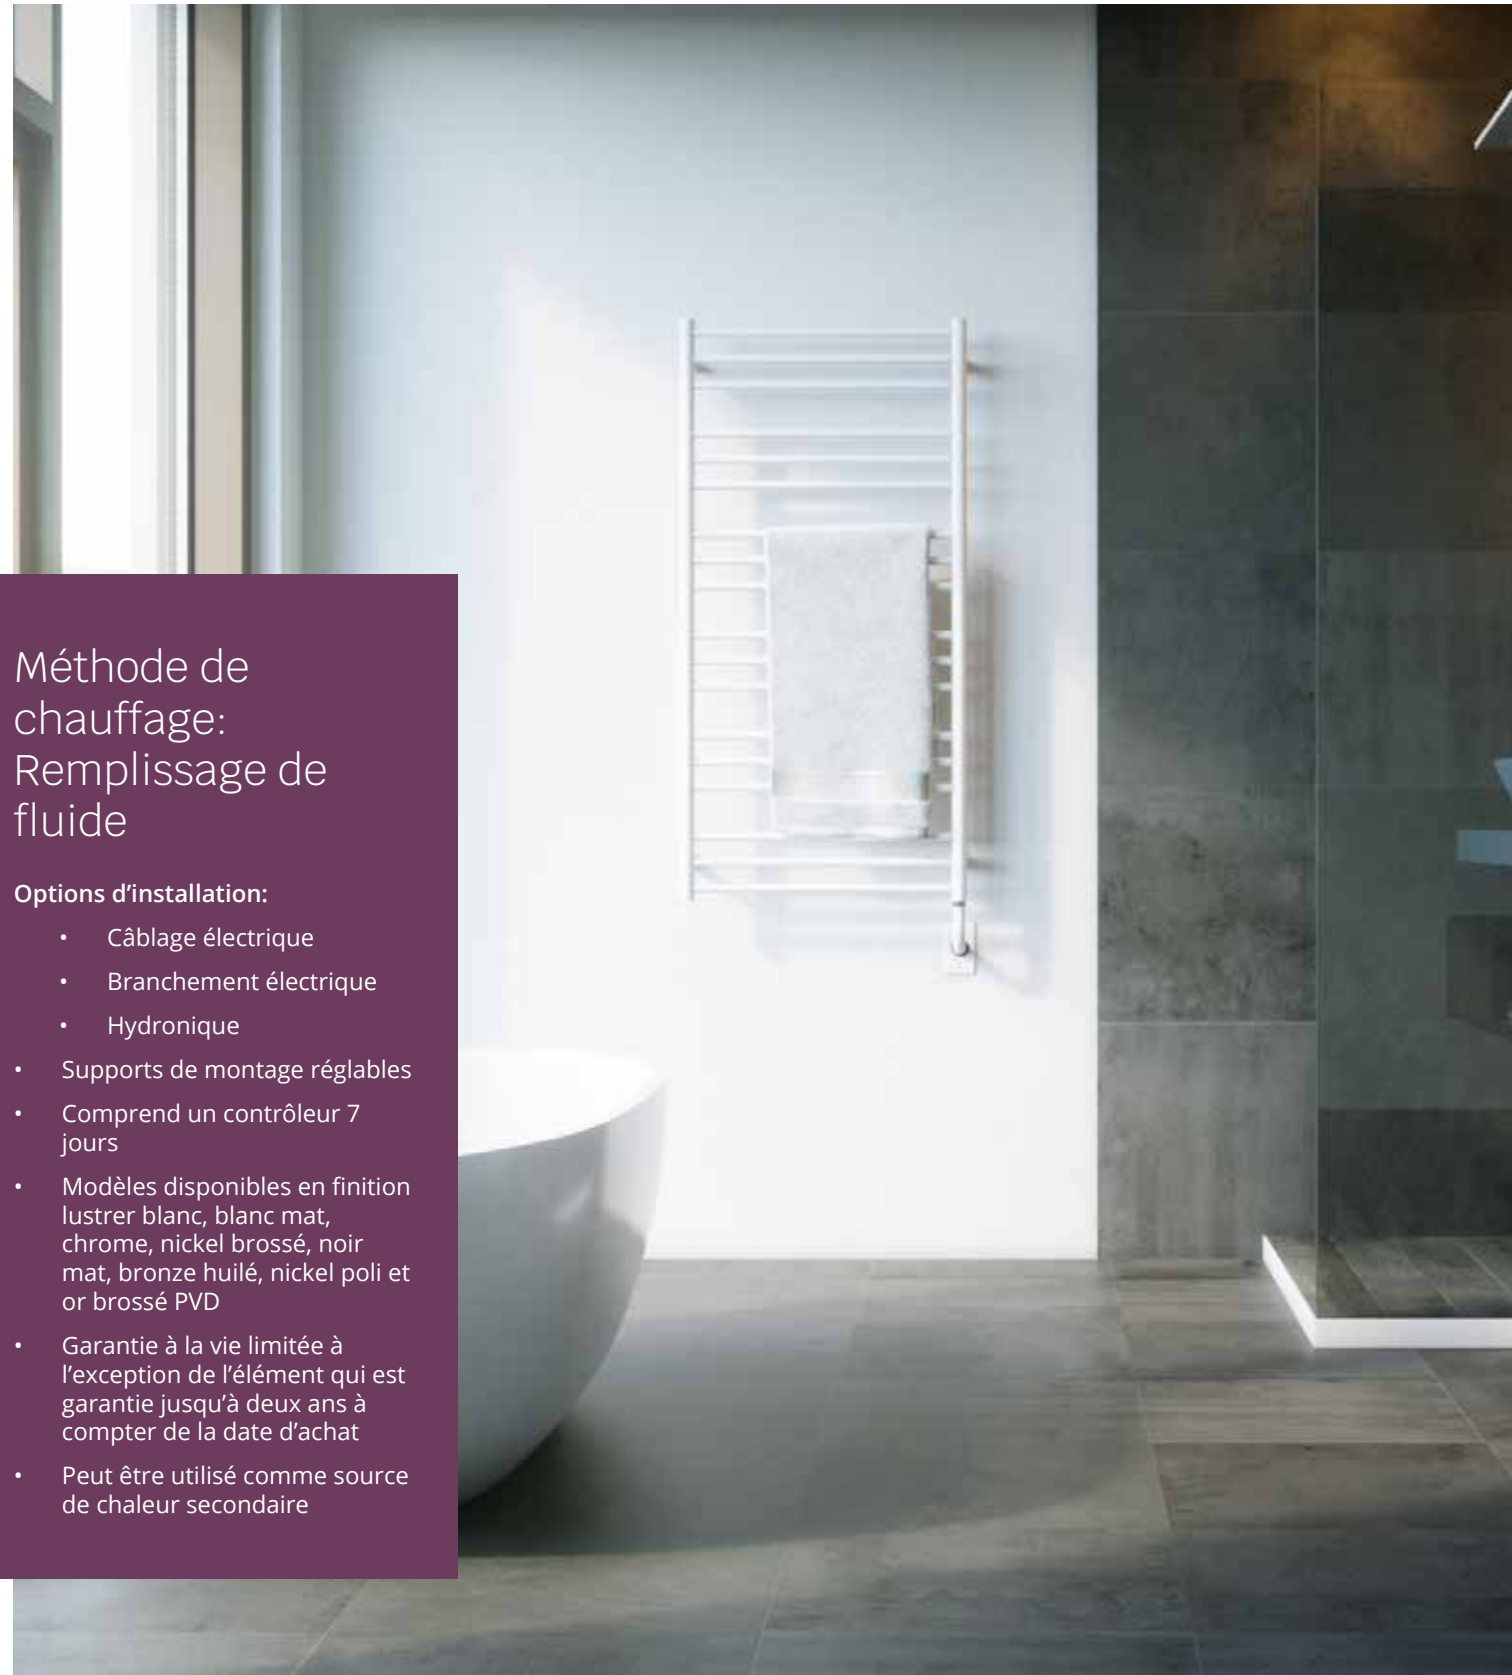

TUZIO®

Comparaison

Méthode de chauffage:
Remplissage de fluide

Options d'installation:

- Câblage électrique
- Branchement électrique
- Hydronique
- Supports de montage réglables
- Comprend un contrôleur 7 jours
- Modèles disponibles en finition lustrer blanc, blanc mat, chrome, nickel brossé, noir mat, bronze huilé, nickel poli et or brossé PVD
- Garantie à la vie limitée à l'exception de l'élément qui est garantie jusqu'à deux ans à compter de la date d'achat
- Peut être utilisé comme source de chaleur secondaire

KONTOUR®