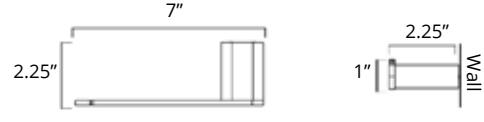

Flow

Flow

Toilet Paper Holder (RH)
Porte-papier hygiénique (MG)

Chrome	Brushed Nickel	Matte Black	Golds
V4013 $77	V4014 $86	V4015 $93	V4010-BGD V4010-BGL $145