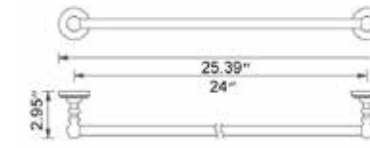

Ember

24" Towel Bar

Porte-serviettes 24"

Chrome Brushed Nickel Polished Nickel

V68153 $137 V68154 $158 V68156 $179