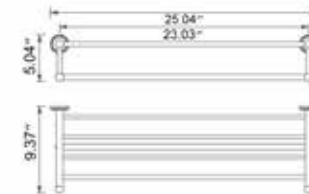

Towel Shelf With Bar

Étagère à serviettes avec étagère

Chrome Brushed Nickel Polished Nickel

V68723 $317 V68724 $370 V68726 $423