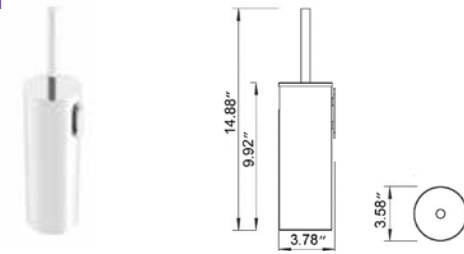

Wall-Mounted Toilet Brush

Brosse de toilette murale

Chrome Brushed Nickel Matte Black

V92123 **$116** V92124 **$126** V92125 **$137**