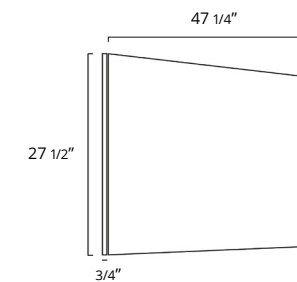

# Mirrors

**24" Lyric Wall Mirror**  
24" Miroir mural Lyric

24"

Code
IL1024 \$340

**31" Lyric Wall Mirror**  
31" Miroir mural Lyric

31"

Code
IL1031 \$410

**48" Lyric Wall Mirror**  
48" Miroir mural Lyric