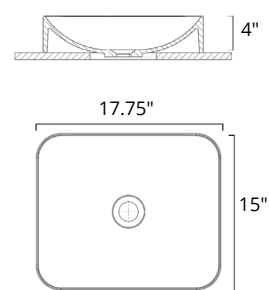

Martini

W x D x H L x P x T	Code	Price
17.75" x 15" x 4.75"	B9511	$529
Height from Countertop Hauteur du comptoir		
4"