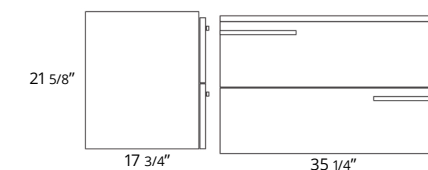

36" Two Drawer Wall-Mounted 36" Deux tiroirs à montage mural

Dark Walnut
Sage Green
White Oak

Code	
BA1003.DW	$1950
BA1003.SG	$1950
BA1003.WO	$1950