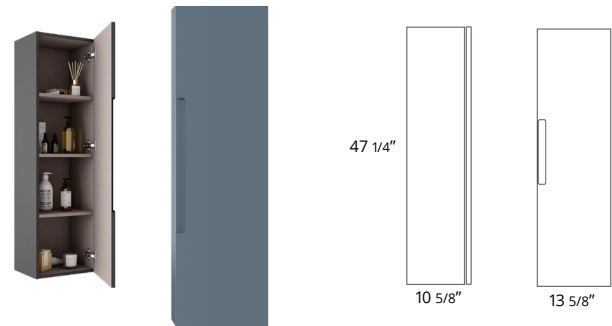

Coda

Accent
Coda
Rhythm
Tempo
Mirrors
Sinks

Left/Right Hand Wall Cabinet Armoire murale gauche/droite (Coda Flat)

	Code
Ash Grey	BC1009.AG $1100
Matte White	BC1009.MW $1100
Steel Blue	BC1009.SB $1100
Sage Green	BC1009.SG $1100