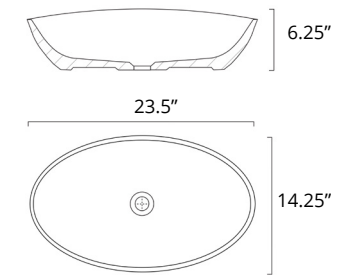

Caldini

New

W x D x H
L x P x T
23.5" x 14.25" x 6.25"

Height from Countertop
Hauteur du comptoir
6.25"

Code	Price
B8511	$699