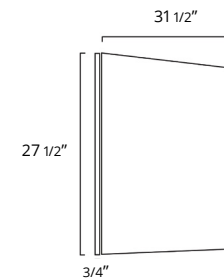

# Mirrors

**24" Lyric Wall Mirror**  
24" Miroir mural Lyric

24"

Code
IL1024 \$340

**31" Lyric Wall Mirror**  
31" Miroir mural Lyric

31"

Code
IL1031 \$410

**48" Lyric Wall Mirror**  
48" Miroir mural Lyric