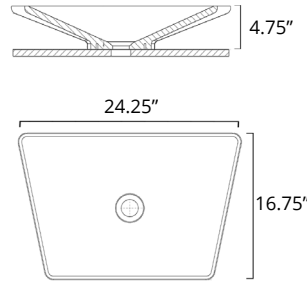

Sinks

Firenze

W x D x H L x P x T	Code	Price
24.25" x 16.75" x 4.75"	B9211	$779
Height from Countertop Hauteur du comptoir		
4.75"