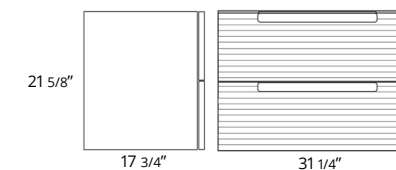

Code
Ash Grey	BC1001.AGR $1700
Matte White	BC1001.MWR $1700
Steel Blue	BC1001.SBR $1700
Sage Green	BC1001.SGR $1700

31" Two Drawer Wall-Mounted
31" Deux tiroirs à montage mural