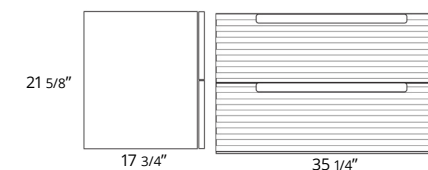

Code
Ash Grey	BC1002.AGR $1900
Matte White	BC1002.MWR $1900
Steel Blue	BC1002.SBR $1900
Sage Green	BC1002.SGR $1900

36" Two Drawer Wall-Mounted
36" Deux tiroirs à montage mural

	Code
Ash Grey	BC1003.AGR $2200
Matte White	BC1003.MWR $2200
Steel Blue	BC1003.SBR $2200
Sage Green	BC1003.SGR $2200

For optional Drawer Organizer and Filler Panel, see page 38.
Pour l'organisateur de tiroirs et le panneau de remplissage en option, voir page 38.