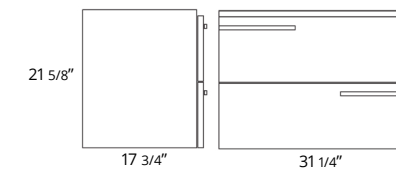

31" Two Drawer Wall-Mounted 31" Deux tiroirs à montage mural

Dark Walnut
Sage Green
White Oak

Code	
BA1002.DW	$1800
BA1002.SG	$1800
BA1002.WO	$1800