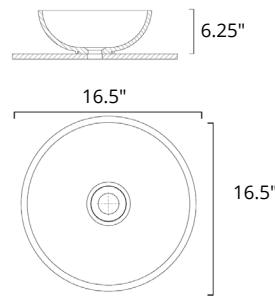

Gabrielli

W x D x H L x P x T	Code	Price
16.5" x 16.5" x 6.25"	B9311	$569
Height from Countertop Hauteur du comptoir		
6.3"