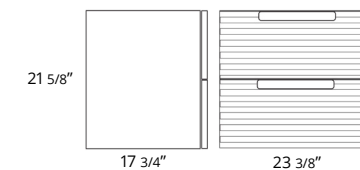

Coda Rippled

24" Two Drawer Wall-Mounted
24" Deux tiroirs à montage mural