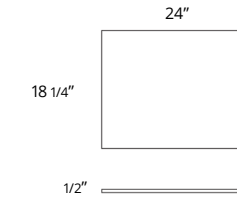

Accent

Coda

Rhythm

Tempo

Mirrors

Sinks

24" Vanity Top Matte White
24" Revêtement de meuble-lavabo blanc mat