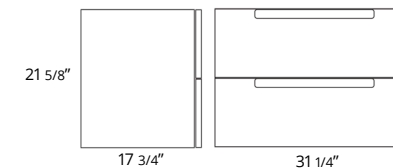

31" Two Drawer Wall-Mounted 31" Deux tiroirs à montage mural

- Ash Grey
- Matte White
- Steel Blue
- Sage Green

Code	
BC1002.AG	$1800
BC1002.MW	$1800
BC1002.SB	$1800
BC1002.SG	$1800