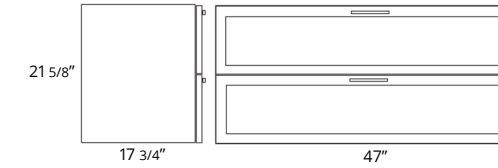

48" Two Drawer Wall-Mounted 48" Deux tiroirs à montage mural

- Matte Black
- Matte White
- Navy Blue
- Steel Blue

Code
BR1004.MB $2100
BR1004.MW $2100
BR1004.NB $2100
BR1004.SB $2100

For optional Drawer Organizer and Filler Panel, see page 38.
Pour l'organisateur de tiroirs et le panneau de remplissage en option, voir page 38.

Check with your dealer for the accurate color of the finish as printing on paper may not capture the correct shade.
Vérifiez auprès de votre revendeur la couleur exacte de la finition, car l'impression sur papier peut ne pas rendre la teinte correcte.