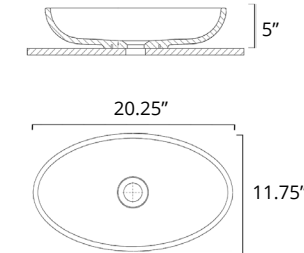

Puccini two-tone

New

W x D x H L x P x T	Code	Price
20.25" x 11.75" x 5"	B9712	$729
Height from Countertop Hauteur du comptoir		
5"