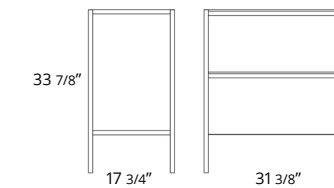

31" Two Drawer Freestanding 31" Autoportant à deux tiroirs

Ash Grey
Matte Black
Matte White

Code	
BT1005.AG	$2750
BT1005.MB	$2750
BT1005.MW	$2750