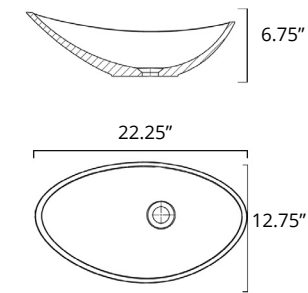

Sinks

Cavalli two-tone

New

W x D x H
L x P x T
22.25" x 12.75" x 6.75"

Height from Countertop
Hauteur du comptoir
6.75"

Code	Price
B8712	$799