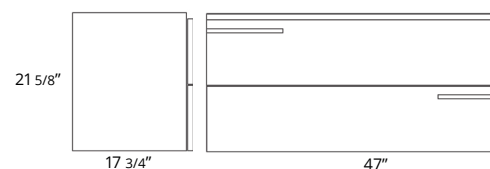

48" Two Drawer Wall-Mounted 48" Deux tiroirs à montage mural

Dark Walnut
Sage Green
White Oak

Code	
BA1004.DW	$2200
BA1004.SG	$2200
BA1004.WO	$2200

For optional Drawer Organizer and Filler Panel, see page 38.
Pour l'organisateur de tiroirs et le panneau de remplissage en option, voir page 38.

Check with your dealer for the accurate color of the finish as printing on paper may not capture the correct shade.
Vérifiez auprès de votre revendeur la couleur exacte de la finition, car l'impression sur papier peut ne pas rendre la teinte correcte.

Accent