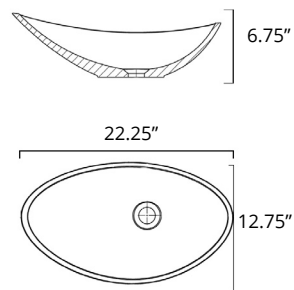

Cavalli

W x D x H
L x P x T
22.25" x 12.75" x 6.75"

Height from Countertop
Hauteur du comptoir
6.75"

Code	Price
B8711	$699