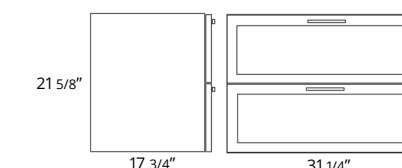

31" Two Drawer Wall-Mounted 31" Deux tiroirs à montage mural

- Matte Black
- Matte White
- Navy Blue
- Steel Blue

Code
BR1002.MB $1800
BR1002.MW $1800
BR1002.NB $1800
BR1002.SB $1800