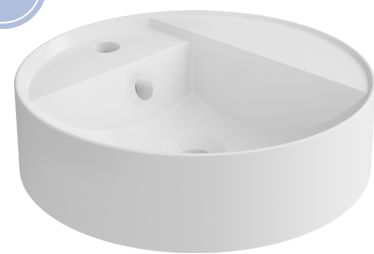

Vittorio

New

W x D x H L x P x T	Code	Price
15.75" x 15.75" x 4.75"	B8521	$649
Height from Countertop Hauteur du comptoir		4.25"