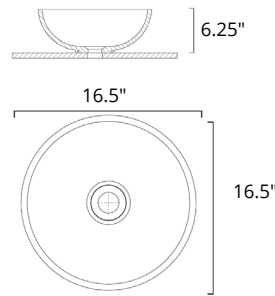

Gabrielli two-tone

New

W x D x H L x P x T	Code	Price
16.5" x 16.5" x 6.25"	B9312	$699
Height from Countertop Hauteur du comptoir		
6.3"