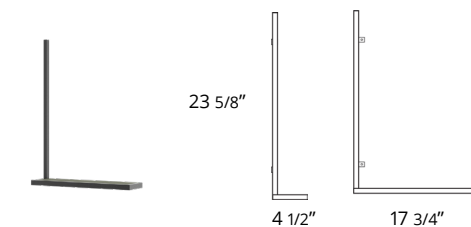

Shelf for Lyric Mirror Étagère pour miroir Lyric

- Ash Grey
- Dark Walnut
- Matte Black
- Matte White
- Navy Blue
- Steel Blue
- Sage Green
- White Oak

Code
IL1001.AG $190
IL1001.DW $190
IL1001.MB $190
IL1001.MW $190
IL1001.NB $190
IL1001.SB $190
IL1001.SG $190
IL1001.WO $190