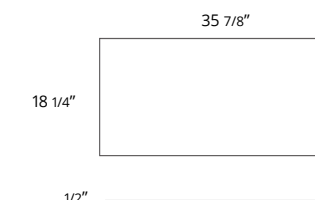

Code
B2131N.MW $380

36" Vanity Top Matte White
36" Revêtement de meuble-lavabo blanc mat