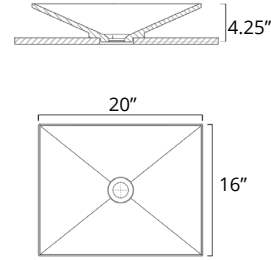

## Allegri

W x D x H  
L x P x T  
20" x 16" x 4.25"

Height from Countertop  
Hauteur du comptoir  
4.25"

Code	Price
B8811	\$699