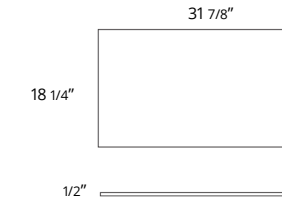

Code
B2124N.MW $310

31" Vanity Top Matte White
31" Revêtement de meuble-lavabo blanc mat