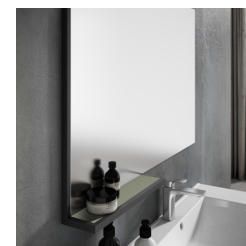

Shelf for Lyric Mirror Étagère pour miroir Lyric

	Code
Ash Grey	IL1001.AG $190
Dark Walnut	IL1001.DW $190
Matte Black	IL1001.MB $190
Matte White	IL1001.MW $190
Navy Blue	IL1001.NB $190
Steel Blue	IL1001.SB $190
Sage Green	IL1001.SG $190
White Oak	IL1001.WO $190

Check with your dealer for the accurate color of the finish as printing on paper may not capture the correct shade.
Vérifiez auprès de votre revendeur la couleur exacte de la finition, car l'impression sur papier peut ne pas rendre la teinte correcte.