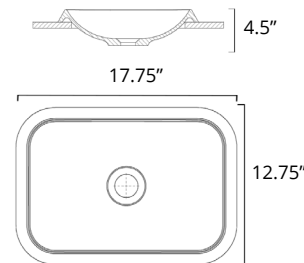

Rossini Rectangle

W x D x H L x P x T	Code	Price
17.75" x 12.75" x 4.5"	B9831	$439
Height from Countertop Hauteur du comptoir		
1.5"		

Sinks

Accent

Coda

Rhythm

Tempo

Mirrors

Sinks