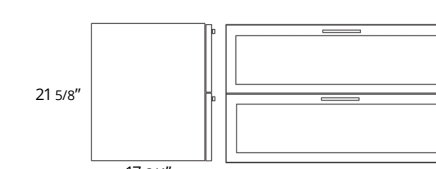

36" Two Drawer Wall-Mounted 36" Deux tiroirs à montage mural

- Matte Black
- Matte White
- Navy Blue
- Steel Blue

Code
BR1003.MB $1950
BR1003.MW $1950
BR1003.NB $1950
BR1003.SB $1950