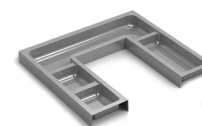

For optional Drawer Organizer and Filler Panel, see page 38.
Pour l'organisateur de tiroirs et le panneau de remplissage en option, voir page 38.