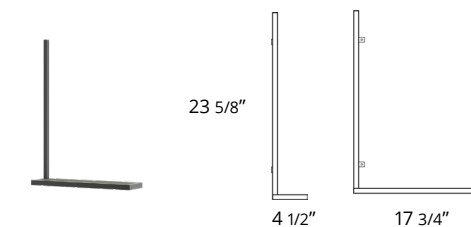

Shelf for Lyric Mirror Étagère pour miroir Lyric

	Code
Ash Grey	IL1001.AG $190
Dark Walnut	IL1001.DW $190
Matte Black	IL1001.MB $190
Matte White	IL1001.MW $190
Navy Blue	IL1001.NB $190
Steel Blue	IL1001.SB $190
Sage Green	IL1001.SG $190
White Oak	IL1001.WO $190

Check with your dealer for the accurate color of the finish as printing on paper may not capture the correct shade.
Vérifiez auprès de votre revendeur la couleur exacte de la finition, car l'impression sur papier peut ne pas rendre la teinte correcte.