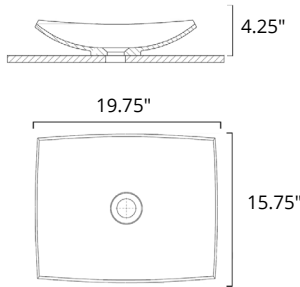

Vecchi

W x D x H L x P x T	Code	Price
19.75" x 15.75" x 4.25"	B9411	$599
Height from Countertop Hauteur du comptoir		4.25"