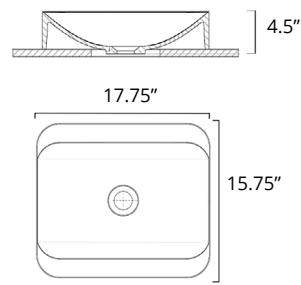

Bellini

W x D x H
L x P x T
17.75" x 15.75" x 4.5"

Height from Countertop
Hauteur du comptoir
4.5"

Code	Price
B8911	$569