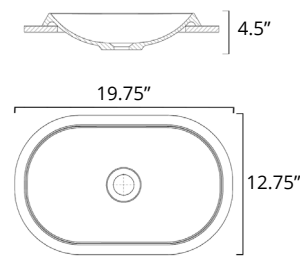

Sinks

Rossini Oval

W x D x H L x P x T	Code	Price
19.75" x 12.75" x 4.5"	B9841	$439
Height from Countertop Hauteur du comptoir		1.5"