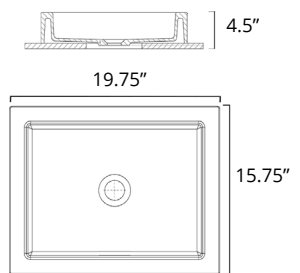

Vivaldi

W x D x H L x P x T	Code	Price
19.75" x 15.75" x 4.5"	B9911	$579
Height from Countertop Hauteur du comptoir		4.25"

Please note, product specifications and dimensions are subject to change without notice.
Veuillez noter que les spécifications et les dimensions des produits sont sujettes à changement sans préavis.