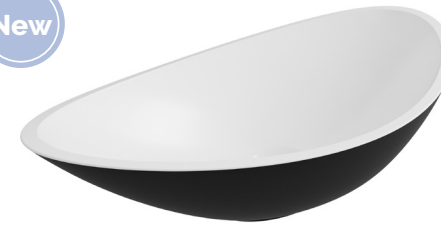

Sinks

Cavalli two-tone

New

W x D x H
L x P x T
22.25" x 12.75" x 6.75"

Height from Countertop
Hauteur du comptoir
6.75"

Code	Price
B8712	$799