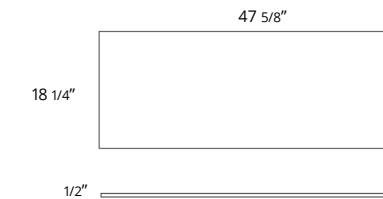

Code
B2136N.MW $410

48" Vanity Top Matte White
48" Revêtement de meuble-lavabo blanc mat