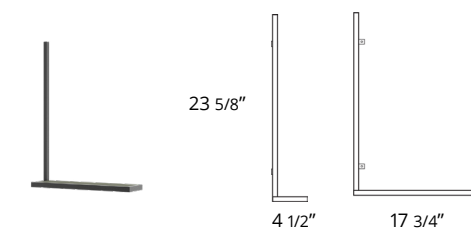

Shelf for Lyric Mirror Étagère pour miroir Lyric

	Code
Ash Grey	IL1001.AG $190
Dark Walnut	IL1001.DW $190
Matte Black	IL1001.MB $190
Matte White	IL1001.MW $190
Navy Blue	IL1001.NB $190
Steel Blue	IL1001.SB $190
Sage Green	IL1001.SG $190
White Oak	IL1001.WO $190

Accent
Coda
Rhythm
Tempo
Mirrors
Sinks

Accent
Coda
Rhythm
Tempo
Mirrors
Sinks