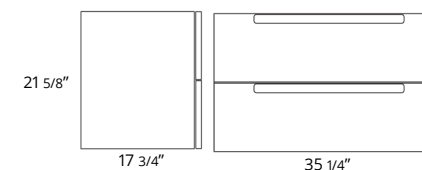

36" Two Drawer Wall-Mounted 36" Deux tiroirs à montage mural

- Ash Grey
- Matte White
- Steel Blue
- Sage Green

Code	
BC1003.AG	$2100
BC1003.MW	$2100
BC1003.SB	$2100
BC1003.SG	$2100

For optional Drawer Organizer and Filler Panel, see page 38.
Pour l'organisateur de tiroirs et le panneau de remplissage en option, voir page 38.