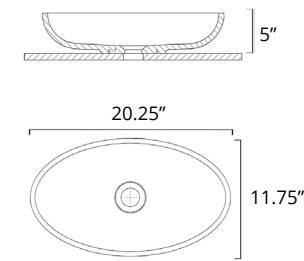

Puccini

W x D x H L x P x T	Code	Price
20.25" x 11.75" x 5"	B9711	$629
Height from Countertop Hauteur du comptoir		
5"