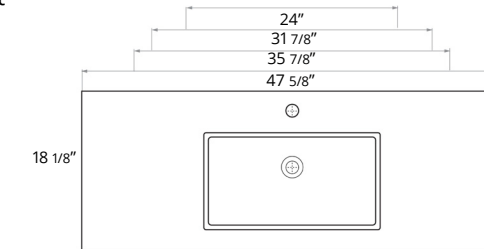

Rhythm

Square Vanity Sink Top Gloss White Vanité carrée avec évier blanc brillant

- 24"
- 31"
- 36"
- 48"

Code
B1124C.GW $360
B1131C.GW $430
B1136C.GW $460
B1148C.GW $490