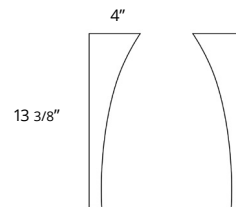

Curved Leg Set Ensemble de jambes courbes

- Ash Grey
- Matte Black
- Matte White
- Navy Blue
- Steel Blue
- Sage Green

Code
BA032.AG $199
BA032.MB $199
BA032.MW $199
BA032.NB $199
BA032.SB $199
BA032.SG $199