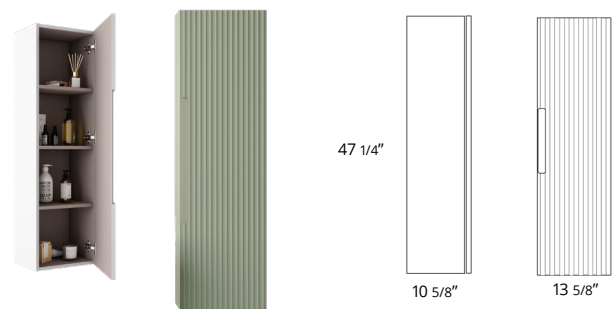

Left/Right Hand Wall Cabinet Armoire murale gauche/droite (Coda Rippled)

	Code
Ash Grey	BC1009.AGR $1200
Matte White	BC1009.MWR $1200
Steel Blue	BC1009.SBR $1200
Sage Green	BC1009.SGR $1200