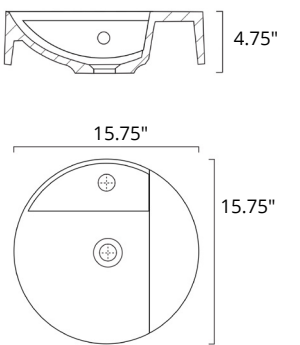

Vittorio

New

W x D x H L x P x T	Code	Price
15.75" x 15.75" x 4.75"	B8521	$649
Height from Countertop Hauteur du comptoir		4.25"