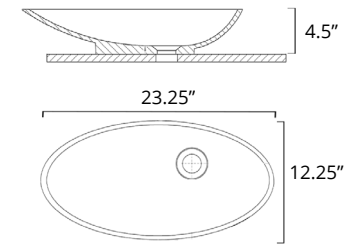

Caccini

W x D x H
L x P x T
23.25" x 12.25" x 4.5"

Height from Countertop
Hauteur du comptoir
4.5"

Code	Price
B9011	$699