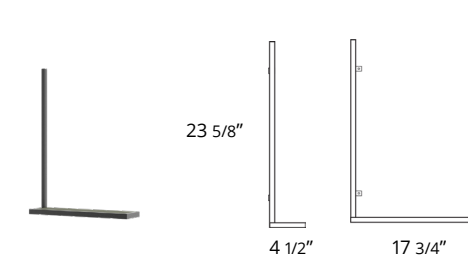

48"

Code
IL1048 $490

Shelf for Lyric Mirror
Étagère pour miroir Lyric