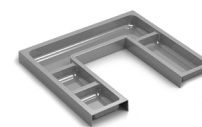

For optional Drawer Organizer and Filler Panel, see page 38.
Pour l'organisateur de tiroirs et le panneau de remplissage en option, voir page 38.