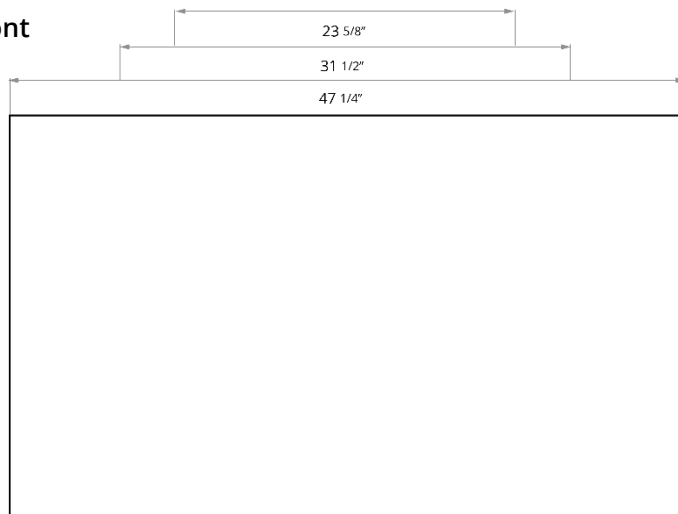

Warranty: 2 Years

Care & Maintenance: Warm water and soap can be used to clean your vanity. Avoid harsh chemicals. Surfaces may be cleaned with standard non-abrasive cleaning agents.

Model #	Description	Weight (lbs)	WxHxD (mm)	WxHxD (inches)
IL1024	24" Lyric Wall Mirror	9	599 x 701 x 20	23 5/8 x 27 5/8 x 3/4"
IL1031	31" Lyric Wall Mirror	11	800 x 701 x 20	31 1/2 x 27 5/8 x 3/4"
IL1048	48" Lyric Wall Mirror	20	1199 x 701 x 20	47 1/4 x 27 5/8 x 3/4"

Front

Side