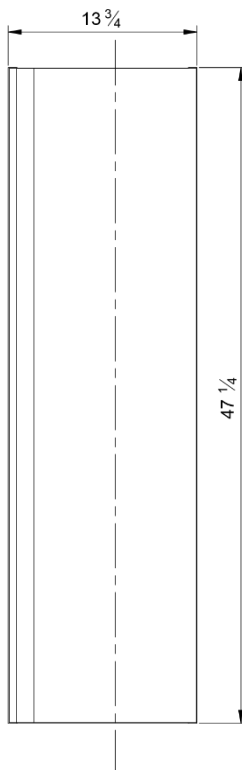

FINISHES

Warranty: 2 Years

Material Specifications: Tempo vanities are made from a water-resistant pine particle board with an MDF material drawer front. The outer structure of the vanity is made of solid walnut. The interior has a textured finish.

Care & Maintenance: Warm water and soap can be used to clean your vanity. Avoid harsh chemicals. Surfaces may be cleaned with standard non-abrasive cleaning agents.

Model #	Description	Finish	Weight (lbs)	WxHxD (mm)	WxHxD (inches)
BT1009.AG	Tempo Left/Right Hand Wall Cabinet	Ash Grey	41	350 x 1200 x 270	13 3/4 x 47 1/4 x 10 5/8"
BT1009.MB	Tempo Left/Right Hand Wall Cabinet	Matte Black	41	350 x 1200 x 270	13 3/4 x 47 1/4 x 10 5/8"
BT1009.MW	Tempo Left/Right Hand Wall Cabinet	Matte White	41	350 x 1200 x 270	13 3/4 x 47 1/4 x 10 5/8"

Front

Side

Top