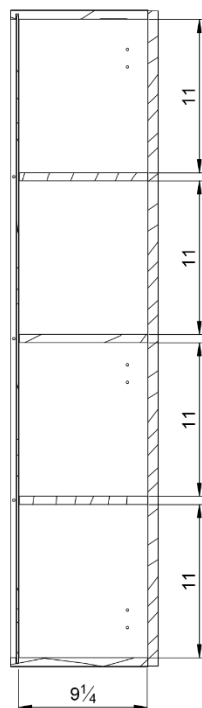

FINISHES

Warranty: 2 Years

Material Specifications: Tempo vanities are made from a water-resistant pine particle board with an MDF material drawer front. The outer structure of the vanity is made of solid walnut. The interior has a textured finish.

Care & Maintenance: Warm water and soap can be used to clean your vanity. Avoid harsh chemicals. Surfaces may be cleaned with standard non-abrasive cleaning agents.

Model #	Description	Finish	Weight (lbs)	WxHxD (mm)	WxHxD (inches)
BT1009.AG	Tempo Left/Right Hand Wall Cabinet	Ash Grey	41	350 x 1200 x 270	13 3/4 x 47 1/4 x 10 5/8"
BT1009.MB	Tempo Left/Right Hand Wall Cabinet	Matte Black	41	350 x 1200 x 270	13 3/4 x 47 1/4 x 10 5/8"
BT1009.MW	Tempo Left/Right Hand Wall Cabinet	Matte White	41	350 x 1200 x 270	13 3/4 x 47 1/4 x 10 5/8"

Front

Side

Top