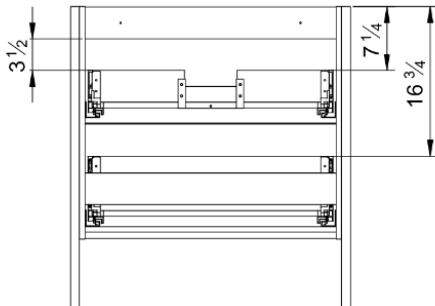

**Care & Maintenance:** Warm water and soap can be used to clean your vanity. Avoid harsh chemicals. Surfaces may be cleaned with standard non-abrasive cleaning agents.

Model #	Description	Finish	Weight (lbs)	WxHxD (mm)	WxHxD (inches)
BT1005.AG	Tempo 31" Two Drawer Freestanding Vanity	Ash Grey	79	796 x 860 x 450	31 1/4 x 33 7/8 x 17 3/4"
BT1005.MB	Tempo 31" Two Drawer Freestanding Vanity	Matte Black	79	796 x 860 x 450	31 1/4 x 33 7/8 x 17 3/4"
BT1005.MW	Tempo 31" Two Drawer Freestanding Vanity	Matte White	79	796 x 860 x 450	31 1/4 x 33 7/8 x 17 3/4"

Front

Side

Back

Top