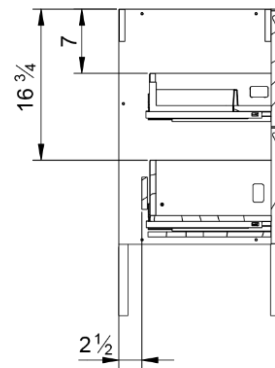

**Care & Maintenance:** Warm water and soap can be used to clean your vanity. Avoid harsh chemicals. Surfaces may be cleaned with standard non-abrasive cleaning agents.

Model #	Description	Finish	Weight (lbs)	WxHxD (mm)	WxHxD (inches)
BT1005.AG	Tempo 31" Two Drawer Freestanding Vanity	Ash Grey	79	796 x 860 x 450	31 1/4 x 33 7/8 x 17 3/4"
BT1005.MB	Tempo 31" Two Drawer Freestanding Vanity	Matte Black	79	796 x 860 x 450	31 1/4 x 33 7/8 x 17 3/4"
BT1005.MW	Tempo 31" Two Drawer Freestanding Vanity	Matte White	79	796 x 860 x 450	31 1/4 x 33 7/8 x 17 3/4"

Front

Side

Back

Top