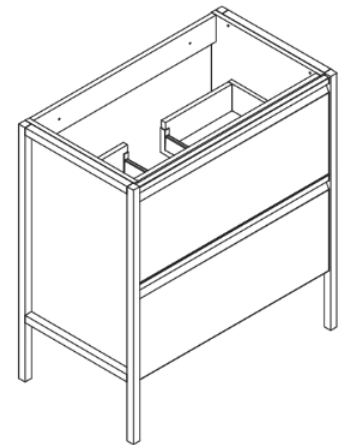

### FINISHES

**Warranty:** 2 Years

**Material Specifications:** Tempo vanities are made from a water-resistant pine chip board with an MDF material drawer front. The outer structure of the vanity is made of solid walnut. The interior has a textured finish.

**Care & Maintenance:** Warm water and soap can be used to clean your vanity. Avoid harsh chemicals. Surfaces may be cleaned with standard non-abrasive cleaning agents.

Model #	Description	Finish	Weight (lbs)	WxHxD (mm)	WxHxD (inches)
BT1005.AG	Tempo 31" Two Drawer Freestanding Vanity	Ash Grey	79	796 x 860 x 450	31 1/4 x 33 7/8 x 17 3/4"
BT1005.MB	Tempo 31" Two Drawer Freestanding Vanity	Matte Black	79	796 x 860 x 450	31 1/4 x 33 7/8 x 17 3/4"
BT1005.MW	Tempo 31" Two Drawer Freestanding Vanity	Matte White	79	796 x 860 x 450	31 1/4 x 33 7/8 x 17 3/4"

Front

Side

Back

Top