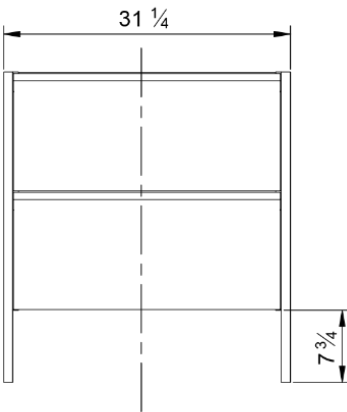

### FINISHES

**Warranty:** 2 Years

**Material Specifications:** Tempo vanities are made from a water-resistant pine chip board with an MDF material drawer front. The outer structure of the vanity is made of solid walnut. The interior has a textured finish.

**Care & Maintenance:** Warm water and soap can be used to clean your vanity. Avoid harsh chemicals. Surfaces may be cleaned with standard non-abrasive cleaning agents.

Model #	Description	Finish	Weight (lbs)	WxHxD (mm)	WxHxD (inches)
BT1005.AG	Tempo 31" Two Drawer Freestanding Vanity	Ash Grey	79	796 x 860 x 450	31 1/4 x 33 7/8 x 17 3/4"
BT1005.MB	Tempo 31" Two Drawer Freestanding Vanity	Matte Black	79	796 x 860 x 450	31 1/4 x 33 7/8 x 17 3/4"
BT1005.MW	Tempo 31" Two Drawer Freestanding Vanity	Matte White	79	796 x 860 x 450	31 1/4 x 33 7/8 x 17 3/4"

Front

Side

Back

Top