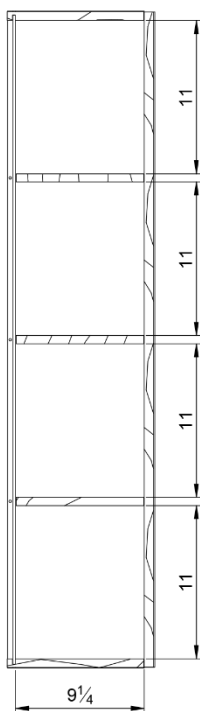

FINISHES

Warranty: 2 Years

Material Specifications: Rhythm vanities are made from a water-resistant pine particle board with an MDF material drawer front. The interior has a textured finish.

Care & Maintenance: Warm water and soap can be used to clean your vanity. Avoid harsh chemicals. Surfaces may be cleaned with standard non-abrasive cleaning agents.

Model #	Description	Finish	Weight (lbs)	WxHxD (mm)	WxHxD (inches)
BR1009.MB	Rhythm Left/Right Hand Wall Cabinet	Matte Black	41	350 x 1200 x 259	13 3/4 x 47 1/4 x 10 1/4"
BR1009.MW	Rhythm Left/Right Hand Wall Cabinet	Matte White	41	350 x 1200 x 259	13 3/4 x 47 1/4 x 10 1/4"
BR1009.NB	Rhythm Left/Right Hand Wall Cabinet	Navy Blue	41	350 x 1200 x 259	13 3/4 x 47 1/4 x 10 1/4"
BR1009.SB	Rhythm Left/Right Hand Wall Cabinet	Steel Blue	41	350 x 1200 x 259	13 3/4 x 47 1/4 x 10 1/4"

Front

Side

Top