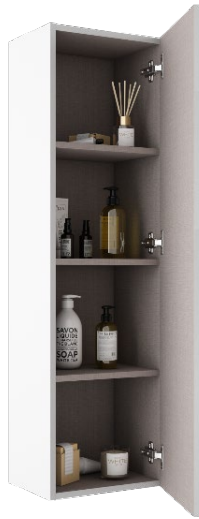

FINISHES

Warranty: 2 Years

Material Specifications: Rhythm vanities are made from a water-resistant pine particle board with an MDF material drawer front. The interior has a textured finish.

Care & Maintenance: Warm water and soap can be used to clean your vanity. Avoid harsh chemicals. Surfaces may be cleaned with standard non-abrasive cleaning agents.

Model #	Description	Finish	Weight (lbs)	WxHxD (mm)	WxHxD (inches)
BR1009.MB	Rhythm Left/Right Hand Wall Cabinet	Matte Black	41	350 x 1200 x 259	13 3/4 x 47 1/4 x 10 1/4"
BR1009.MW	Rhythm Left/Right Hand Wall Cabinet	Matte White	41	350 x 1200 x 259	13 3/4 x 47 1/4 x 10 1/4"
BR1009.NB	Rhythm Left/Right Hand Wall Cabinet	Navy Blue	41	350 x 1200 x 259	13 3/4 x 47 1/4 x 10 1/4"
BR1009.SB	Rhythm Left/Right Hand Wall Cabinet	Steel Blue	41	350 x 1200 x 259	13 3/4 x 47 1/4 x 10 1/4"

Front

Side

Top