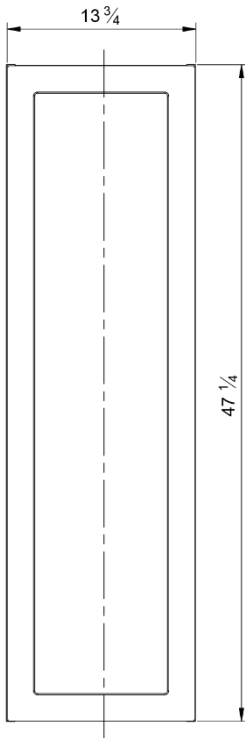

FINISHES

Warranty: 2 Years

Material Specifications: Rhythm vanities are made from a water-resistant pine particle board with an MDF material drawer front. The interior has a textured finish.

Care & Maintenance: Warm water and soap can be used to clean your vanity. Avoid harsh chemicals. Surfaces may be cleaned with standard non-abrasive cleaning agents.

Model #	Description	Finish	Weight (lbs)	WxHxD (mm)	WxHxD (inches)
BR1009.MB	Rhythm Left/Right Hand Wall Cabinet	Matte Black	41	350 x 1200 x 259	13 3/4 x 47 1/4 x 10 1/4"
BR1009.MW	Rhythm Left/Right Hand Wall Cabinet	Matte White	41	350 x 1200 x 259	13 3/4 x 47 1/4 x 10 1/4"
BR1009.NB	Rhythm Left/Right Hand Wall Cabinet	Navy Blue	41	350 x 1200 x 259	13 3/4 x 47 1/4 x 10 1/4"
BR1009.SB	Rhythm Left/Right Hand Wall Cabinet	Steel Blue	41	350 x 1200 x 259	13 3/4 x 47 1/4 x 10 1/4"

Front

Side

Top