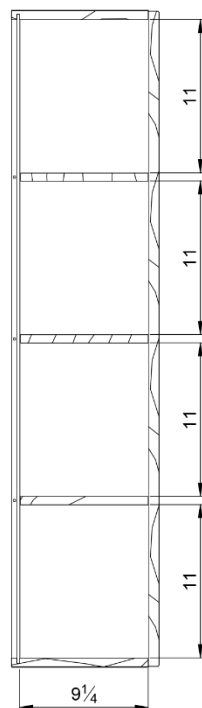

FINISHES

Warranty: 2 Years

Material Specifications: Coda vanities are made from a water-resistant pine chip board with an MDF material drawer front. The interior has a textured finish.

Care & Maintenance: Warm water and soap can be used to clean your vanity. Avoid harsh chemicals. Surfaces may be cleaned with standard non-abrasive cleaning agents.

Model #	Description	Finish	Weight (lbs)	WxHxD (mm)	WxHxD (inches)
BC1009.AG	Coda Left/Right Hand Wall Cabinet	Ash Grey	41	350 x 1200 x 259	13 3/4 x 47 1/4 x 10 1/4"
BC1009.MW	Coda Left/Right Hand Wall Cabinet	Matte White	41	350 x 1200 x 259	13 3/4 x 47 1/4 x 10 1/4"
BC1009.SB	Coda Left/Right Hand Wall Cabinet	Steel Blue	41	350 x 1200 x 259	13 3/4 x 47 1/4 x 10 1/4"
BC1009.SG	Coda Left/Right Hand Wall Cabinet	Sage Green	41	350 x 1200 x 259	13 3/4 x 47 1/4 x 10 1/4"

Front

Side

Top