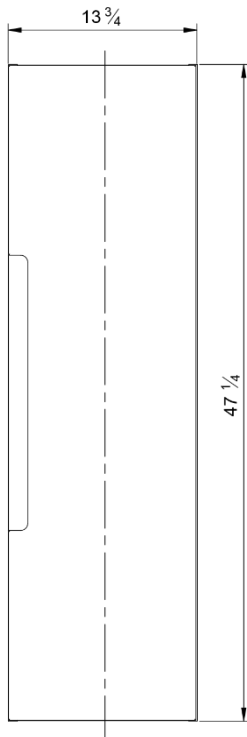

FINISHES

Warranty: 2 Years

Material Specifications: Coda vanities are made from a water-resistant pine chip board with an MDF material drawer front. The interior has a textured finish.

Care & Maintenance: Warm water and soap can be used to clean your vanity. Avoid harsh chemicals. Surfaces may be cleaned with standard non-abrasive cleaning agents.

Model #	Description	Finish	Weight (lbs)	WxHxD (mm)	WxHxD (inches)
BC1009.AG	Coda Left/Right Hand Wall Cabinet	Ash Grey	41	350 x 1200 x 259	13 3/4 x 47 1/4 x 10 1/4"
BC1009.MW	Coda Left/Right Hand Wall Cabinet	Matte White	41	350 x 1200 x 259	13 3/4 x 47 1/4 x 10 1/4"
BC1009.SB	Coda Left/Right Hand Wall Cabinet	Steel Blue	41	350 x 1200 x 259	13 3/4 x 47 1/4 x 10 1/4"
BC1009.SG	Coda Left/Right Hand Wall Cabinet	Sage Green	41	350 x 1200 x 259	13 3/4 x 47 1/4 x 10 1/4"

Front

Side

Top