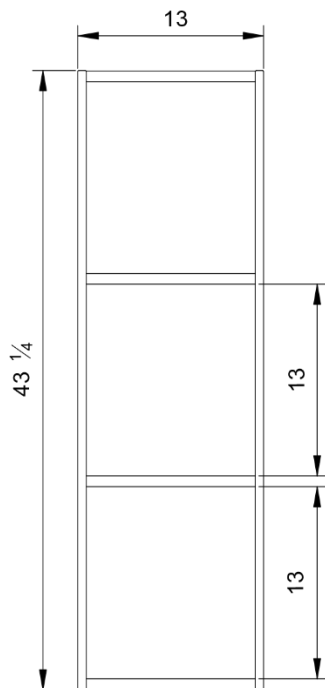

Model #	Description	Finish	Weight (lbs)	WxHxD (mm)	WxHxD (inches)
BA1012.DW	Accent Right Hand Wall Cabinet	Dark Walnut	28	330 x 1100 x 249	13 x 43 1/4 x 9 3/4"
BA1012.SG	Accent Right Hand Wall Cabinet	Sage Green	28	330 x 1100 x 249	13 x 43 1/4 x 9 3/4"
BA1012.WO	Accent Right Hand Wall Cabinet	White Oak	28	330 x 1100 x 249	13 x 43 1/4 x 9 3/4"

Front

Side

Top