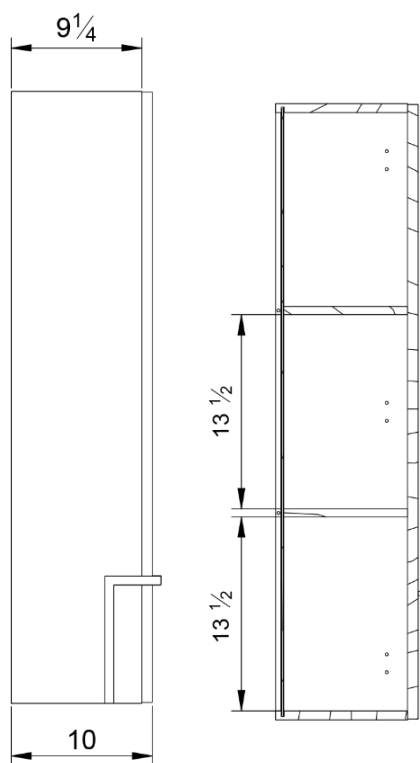

Model #	Description	Finish	Weight (lbs)	WxHxD (mm)	WxHxD (inches)
BA1011.DW	Accent Right Hand Wall Cabinet	Dark Walnut	37	330 x 1100 x 249	13 x 43 1/4 x 9 3/4"
BA1011.SG	Accent Right Hand Wall Cabinet	Sage Green	37	330 x 1100 x 249	13 x 43 1/4 x 9 3/4"
BA1011.WO	Accent Right Hand Wall Cabinet	White Oak	37	330 x 1100 x 249	13 x 43 1/4 x 9 3/4"

Front

Side

Top