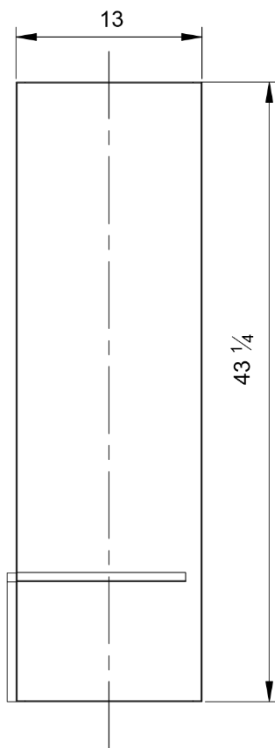

Model #	Description	Finish	Weight (lbs)	WxHxD (mm)	WxHxD (inches)
BA1011.DW	Accent Right Hand Wall Cabinet	Dark Walnut	37	330 x 1100 x 249	13 x 43 1/4 x 9 3/4"
BA1011.SG	Accent Right Hand Wall Cabinet	Sage Green	37	330 x 1100 x 249	13 x 43 1/4 x 9 3/4"
BA1011.WO	Accent Right Hand Wall Cabinet	White Oak	37	330 x 1100 x 249	13 x 43 1/4 x 9 3/4"

Front

Side

Top