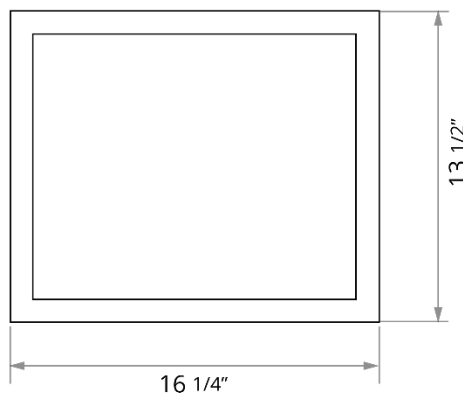

Warranty: 2 Years

Care & Maintenance: Warm water and soap can be used to clean your vanity. Avoid harsh chemicals. Surfaces may be cleaned with standard nonabrasive cleaning agents.

Model #	Description	Finish	Weight (lbs)	WxHxD (mm)	WxHxD (inches)
BA031.MB	Modern Leg Set (Coda, Rhythm)	Matte Black	5	25 x 343 x 413	1 x 13 1/2 x 16 1/4"

Side

Top