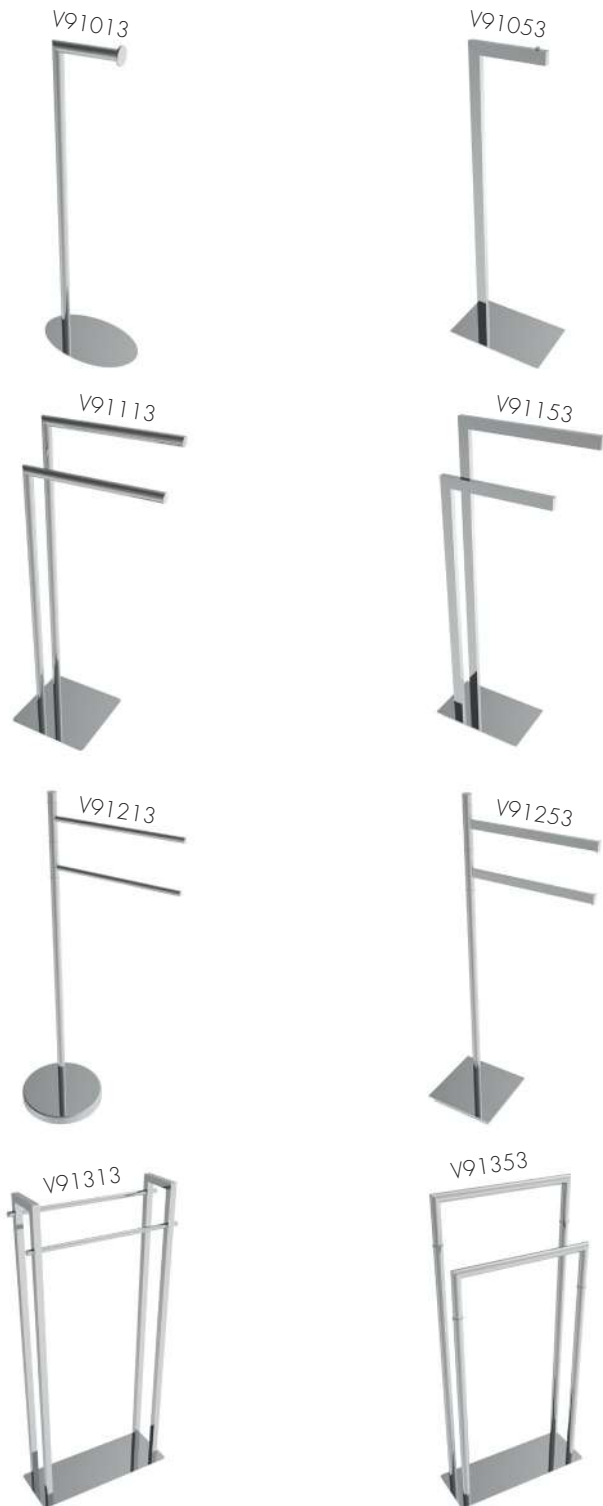

Introducing Free-Standing Bathroom Accessories

Chrome	Matte Black
V91013 \$299	V91015 \$349
V91053 \$299	V91055 \$349
V91113 \$449	V91115 \$549
V91153 \$499	V91155 \$599
V91213 \$349	V91215 \$399
V91253 \$389	V91255 \$439
V91313 \$499	V91315 \$599
V91353 \$549	V91355 \$649

New

Hooks, Bars & Toilet Paper Holders

	Chrome	Brushed Nickel	Matte Black
Erupt Deep Towel Hook	V1243 \$45	V1244 \$49	V1245 \$52
Erupt Tall Towel Hook	V1263 \$69	V1264 \$74	V1265 \$89
Cinder 12" Towel Bar	V3123 \$66	V3124 \$74	V3125 \$82
Flow 12" Towel Bar	V4123 \$66	V4124 \$74	V4125 \$82
Fire Deep Towel Hook	V5243 \$45	V5244 \$49	V5245 \$52
Fire Tall Towel Hook	V5263 \$69	V5264 \$74	V5265 \$89
Ash 12" Towel Bar	V61123 \$79	V61124 \$94	V61125 \$109
Crater Double Towel Hook	V62223 \$42	V62224 \$48	V62225 \$54
Crater Double Towel Hook	V62253 \$36	V62254 \$52	V62255 \$58
Crater Pivot Toilet Paper Holder	V62073 \$99	V62074 \$109	V62075 \$129
Summit Double Towel Hook	V63223 \$42	V63224 \$48	V63225 \$54
Summit Double Towel Hook	V63253 \$36	V63254 \$52	V63255 \$58
Summit Pivot Toilet Paper Holder	V63073 \$99	V63074 \$109	V63075 \$129