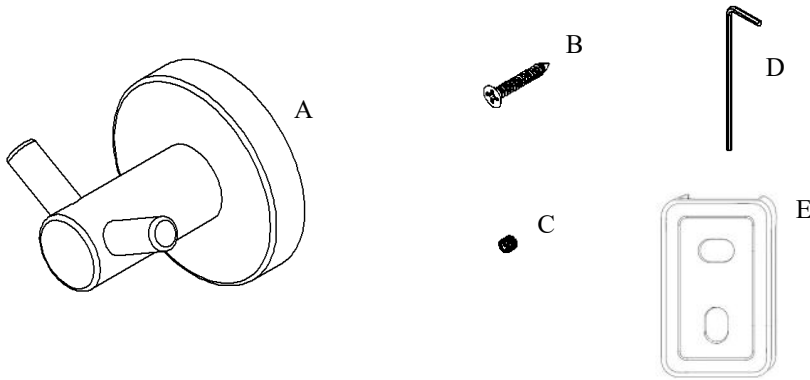

Exhilarating by Design

Volkano Summit Double Towel Hook Installation Guide

Code: V63253, V63254, V63255

Parts Included	QTY
A - Double Towel Hook	1
B - Screw	2
C - Set Screw	1
D - Allen Key	1
E - Bracket	1

Model #	Description	Finish	Weight (lb)	WxHxD (mm)	WxHxD (Inches)	Metal Type
V63253	Summit Double Towel Hook	Chrome	0.4	52 x 52 x 50	2 ³ / ₆₄ x 2 ³ / ₆₄ x 1 ³¹ / ₃₂	Brass
V63254	Summit Double Towel Hook	Brushed Nickel	0.4	52 x 52 x 50	2 ³ / ₆₄ x 2 ³ / ₆₄ x 1 ³¹ / ₃₂	Brass
V63255	Summit Double Towel Hook	Matte Black	0.4	52 x 52 x 50	2 ³ / ₆₄ x 2 ³ / ₆₄ x 1 ³¹ / ₃₂	Brass