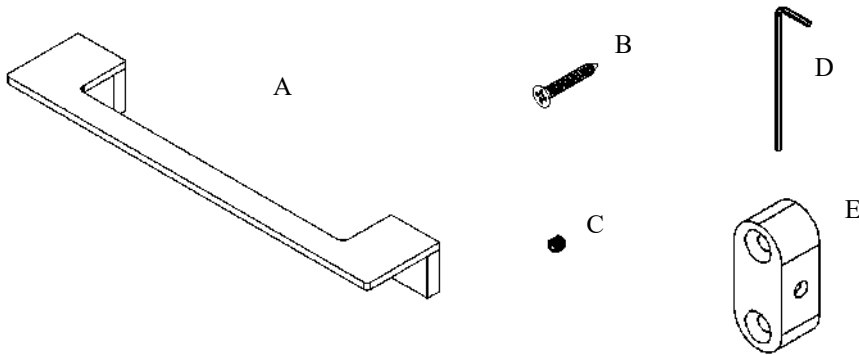

Exhilarating by Design

Volkano Ash 12" Towel Bar Installation Guide

Code: V61123, V61124, V61125

| Parts Included | QTY |
|----------------|-----|
| A - Towel Bar | 1 |
| B - Screw | 4 |
| C - Set Screw | 2 |
| D - Allen Key | 1 |
| E - Bracket | 2 |

| Model # | Description | Finish | Weight (lb) | WxHxD (mm) | WxHxD (Inches) | Metal Type |
|---------|-------------------|----------------|-------------|---------------|----------------|------------|
| V61123 | Ash 12" Towel Bar | Chrome | 1 | 300 x 35 x 60 | 12 x 1 x 2 | Brass |
| V61124 | Ash 12" Towel Bar | Brushed Nickel | 1 | 300 x 35 x 60 | 12 x 1 x 2 | Brass |
| V61125 | Ash 12" Towel Bar | Matte Black | 1 | 300 x 35 x 60 | 12 x 1 x 2 | Brass |