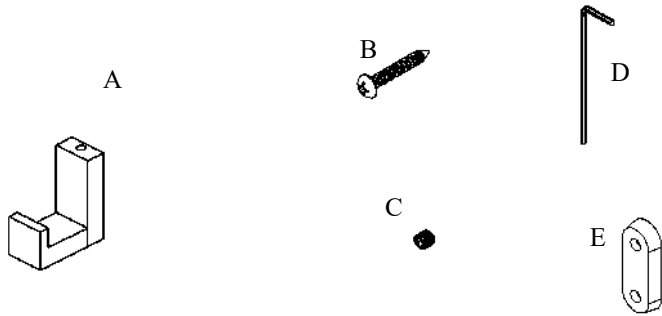

Exhilarating by Design

Volkano Erupt Towel Hook Installation Guide

Code: V1243, V1244, V1245

Parts Included	QTY
A - Towel Hook	1
B - Screw	2
C - Set Screw	1
D - Allen Key	1
E - Bracket	1

Model #	Description	Finish	Weight (lb)	WxHxD (mm)	WxHxD (Inches)	Metal Type
V1243	Erupt Towel Hook	Chrome	1	20 x 45 x 40	$\frac{25}{32} \times 1\frac{49}{64} \times 1\frac{37}{64}$	Brass
V1244	Erupt Towel Hook	Brushed Nickel	1	20 x 45 x 40	$\frac{25}{32} \times 1\frac{49}{64} \times 1\frac{37}{64}$	Brass
V1245	Erupt Towel Hook	Matte Black	1	20 x 45 x 40	$\frac{25}{32} \times 1\frac{49}{64} \times 1\frac{37}{64}$	Brass