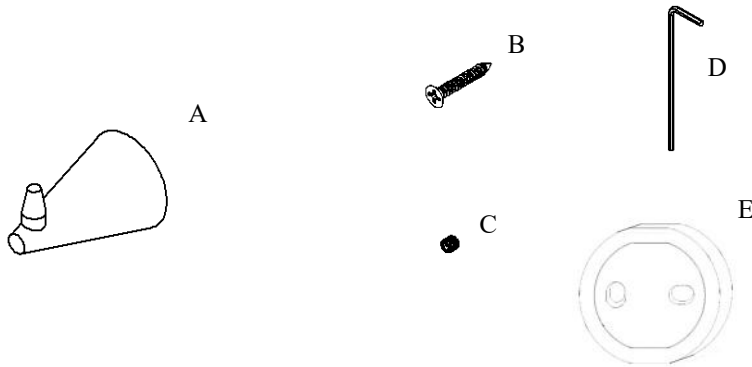

Exhilarating by Design

Volkano Cone Towel Hook Installation Guide

Code: V65213, V65214, V65215

Parts Included	QTY
A - Towel Hook	1
B - Screw	2
C - Set Screw	1
D - Allen Key	1
E - Bracket	1

Model #	Description	Finish	Weight (lb)	WxHxD (mm)	WxHxD (Inches)	Metal Type
V65213	Cone Towel Hook	Chrome	0.286	45 x 44 x 65	1.75 x 1.75 x 2.5	Brass
V65215	Cone Towel Hook	Matte Black	0.286	45 x 44 x 65	1.75 x 1.75 x 2.5	Brass