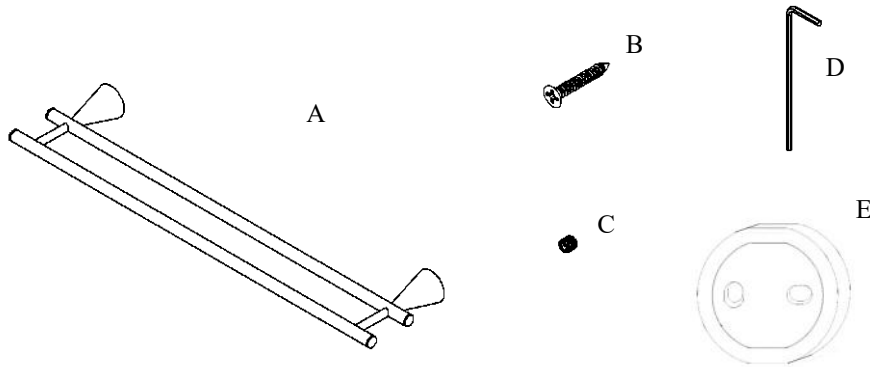

Exhilarating by Design

Volkano Cone 24" Double Towel Bar Installation Guide

Code: V65183, V65184, V65185

Parts Included	QTY
A - Towel Bar	1
B - Screw	4
C - Set Screw	2
D - Allen Key	1
E - Bracket	2

Model #	Description	Finish	Weight (lb)	WxHxD (mm)	WxHxD (Inches)	Metal Type
V65183	Cone 24" Double Towel Bar	Chrome	1.826	599 x 44 x 139	23.5 x 1.75 x 5.5	Brass
V65185	Cone 24" Double Towel Bar	Matte Black	1.826	599 x 44 x 139	23.5 x 1.75 x 5.5	Brass