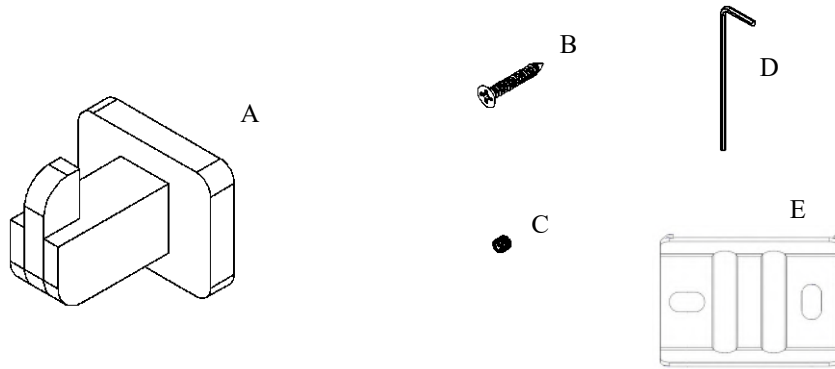

Exhilarating by Design

Volkano Spark Towel Hook Installation Guide

Code: V64213, V64215

Parts Included	QTY
A - Towel Hook	1
B - Screw	2
C - Set Screw	1
D - Allen Key	1
E - Bracket	1

Model #	Description	Finish	Weight (lb)	WxHxD (mm)	WxHxD (Inches)	Metal Type
V64213	Spark Towel Hook	Chrome	0.418	55 x 45 x 56	2.1 x 1.75 x 2.2	Brass
V64215	Spark Towel Hook	Matte Black	0.418	55 x 45 x 56	2.1 x 1.75 x 2.2	Brass