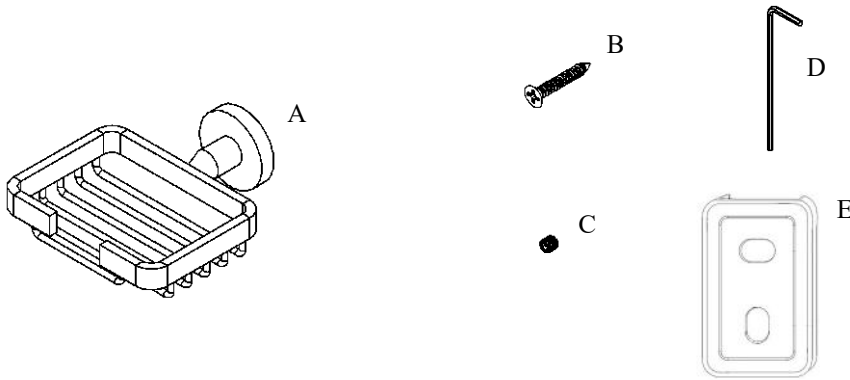

Exhilarating by Design

Volkano Summit Soap Basket Installation Guide

Code: V63593, V63594, V63595

Parts Included	QTY
A - Soap Basket	1
B - Screw	2
C - Set Screw	1
D - Allen Key	1
E - Bracket	1

Model #	Description	Finish	Weight (lb)	WxHxD (mm)	WxHxD (Inches)	Metal Type
V63593	Summit Soap Basket	Chrome	0.77	128 x 52 x 140	5 x 2 x 5.5	Brass
V63594	Summit Soap Basket	Brushed Nickel	0.77	128 x 52 x 140	5 x 2 x 5.5	Brass
V63595	Summit Soap Basket	Matte Black	0.77	128 x 52 x 140	5 x 2 x 5.5	Brass