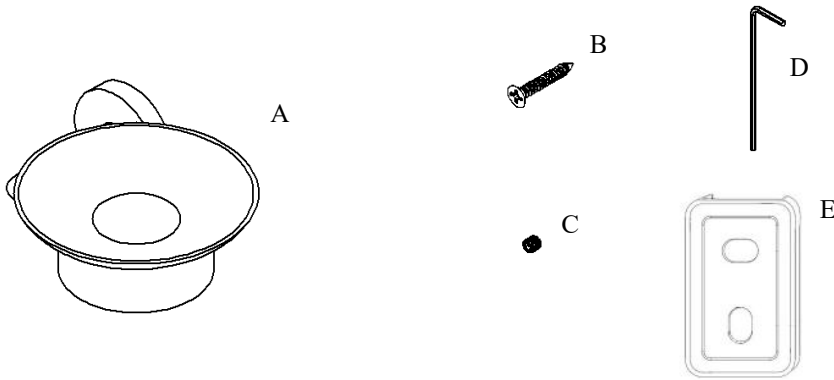

Exhilarating by Design

Volkano Summit Glass Soap Dish Installation Guide

Code: V63513, V63514, V63515

| Parts Included | QTY |
|----------------|-----|
| A - Soap Dish | 1 |
| B - Screw | 2 |
| C - Set Screw | 1 |
| D - Allen Key | 1 |
| E - Bracket | 1 |

| Model # | Description | Finish | Weight (lb) | WxHxD (mm) | WxHxD (Inches) | Metal Type |
|---------|------------------------|----------------|-------------|----------------|-----------------|------------|
| V63513 | Summit Glass Soap Dish | Chrome | 1.012 | 144 x 55 x 115 | 5.6 x 2.2 x 4.5 | Brass |
| V63514 | Summit Glass Soap Dish | Brushed Nickel | 1.012 | 144 x 55 x 115 | 5.6 x 2.2 x 4.5 | Brass |
| V63515 | Summit Glass Soap Dish | Matte Black | 1.012 | 144 x 55 x 115 | 5.6 x 2.2 x 4.5 | Brass |