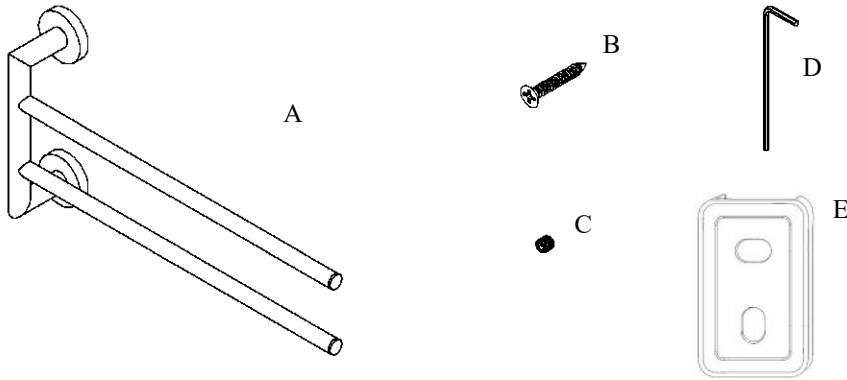

Exhilarating by Design

Volkano Summit Swivelling Towel Bar

Installation Guide

Code: V63453, V63454, V63455

Parts Included	QTY
A - Towel Bar	1
B - Screw	4
C - Set Screw	2
D - Allen Key	1
E - Bracket	2

Model #	Description	Finish	Weight (lb)	WxHxD (mm)	WxHxD (Inches)	Metal Type
V63453	Summit Swivelling Towel Bar	Chrome	1.43	423 x 208 x 70	16.6 x 8.2 x 2.75	Brass
V63454	Summit Swivelling Towel Bar	Brushed Nickel	1.43	423 x 208 x 70	16.6 x 8.2 x 2.75	Brass
V63455	Summit Swivelling Towel Bar	Matte Black	1.43	423 x 208 x 70	16.6 x 8.2 x 2.75	Brass