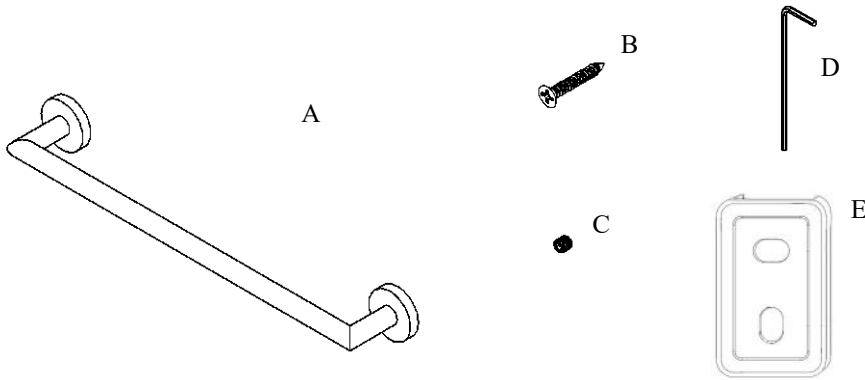

Exhilarating by Design

Volkano Summit 18" Towel Bar

Installation Guide

Code: V63143, V63144, V63145

Parts Included	QTY
A - Towel Bar	1
B - Screw	4
C - Set Screw	2
D - Allen Key	1
E - Bracket	2

Model #	Description	Finish	Weight (lb)	WxHxD (mm)	WxHxD (Inches)	Metal Type
V63143	Summit 18" Towel Bar	Chrome	0.792	463 x 52 x 70	18.2 x 2 x 2.75	Brass
V63144	Summit 18" Towel Bar	Brushed Nickel	0.792	463 x 52 x 70	18.2 x 2 x 2.75	Brass
V63145	Summit 18" Towel Bar	Matte Black	0.792	463 x 52 x 70	18.2 x 2 x 2.75	Brass