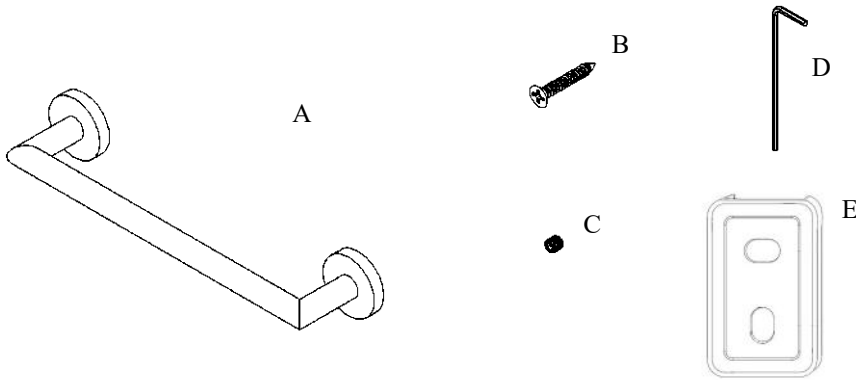

# Volkano Summit 12" Towel Bar Installation Guide

Code: V63133, V63134, V63135

Parts Included	QTY
A - Towel Bar	1
B - Screw	4
C - Set Screw	2
D - Allen Key	1
E - Bracket	2

Model #	Description	Finish	Weight (lb)	WxHxD (mm)	WxHxD (Inches)	Metal Type
V63133	Summit 12" Towel Bar	Chrome	0.66	333 x 52 x 70	13.1 x 2 x 2.75	Brass
V63134	Summit 12" Towel Bar	Brushed Nickel	0.66	333 x 52 x 70	13.1 x 2 x 2.75	Brass
V63135	Summit 12" Towel Bar	Matte Black	0.66	333 x 52 x 70	13.1 x 2 x 2.75	Brass