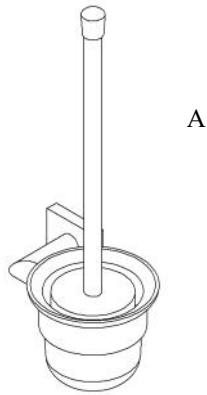

Exhilarating by Design

Volkano Crater Wall-Mounted Toilet Brush Installation Guide

Code: V62613, V62614, V62615

Parts Included	QTY
A - Toilet Brush	1
B - Screw	2
C - Set Screw	1
D - Allen Key	1
E - Bracket	1

Model #	Description	Finish	Weight (lb)	WxHxD (mm)	WxHxD (Inches)	Metal Type
V62613	Crater Wall-Mounted Toilet Brush	Chrome	1.738	162 x 370 x 119	6.25 x 14.5 x 4.75	Brass
V62614	Crater Wall-Mounted Toilet Brush	Brushed Nickel	1.738	162 x 370 x 119	6.25 x 14.5 x 4.75	Brass
V62615	Crater Wall-Mounted Toilet Brush	Matte Black	1.738	162 x 370 x 119	6.25 x 14.5 x 4.75	Brass