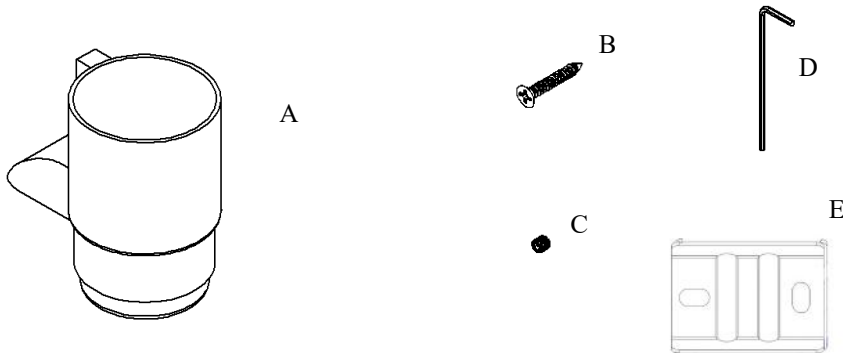

Exhilarating by Design

Volkano Crater Glass Tumbler Installation Guide

Code: V62553, V62554, V62555

Parts Included	QTY
A - Tumbler	1
B - Screw	2
C - Set Screw	1
D - Allen Key	1
E - Bracket	1

Model #	Description	Finish	Weight (lb)	WxHxD (mm)	WxHxD (Inches)	Metal Type
V62553	Crater Glass Tumbler	Chrome	0.88	124 x 95 x 94	4.75 x 3.75 x 3.75	Brass
V62554	Crater Glass Tumbler	Brushed Nickel	0.88	124 x 95 x 94	4.75 x 3.75 x 3.75	Brass
V62555	Crater Glass Tumbler	Matte Black	0.88	124 x 95 x 94	4.75 x 3.75 x 3.75	Brass