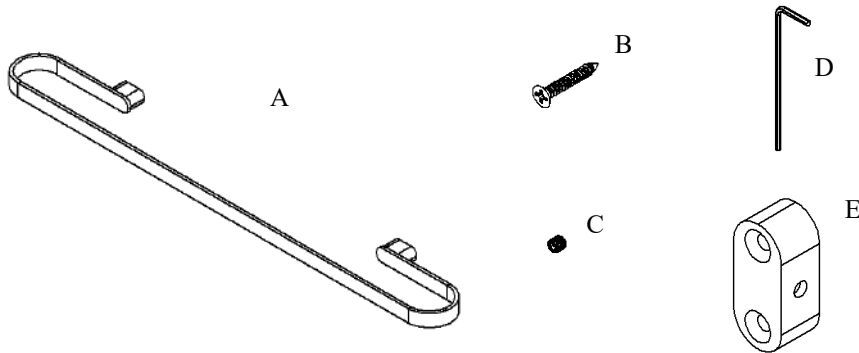

Exhilarating by Design

Volkano Flow 30" Towel Bar Installation Guide

Code: V4363, V4364, V4365

| Parts Included | QTY |
|----------------|-----|
| A - Towel Bar | 1 |
| B - Screw | 4 |
| C - Set Screw | 2 |
| D - Allen Key | 2 |
| E - Bracket | 2 |

| Model # | Description | Finish | Weight (lb) | WxHxD (mm) | WxHxD (Inches) | Metal Type |
|---------|--------------------|----------------|-------------|---------------|----------------|------------|
| V4363 | Flow 30" Towel Bar | Chrome | 2.52 | 762 x 22 x 99 | 30 x 1 x 4 | Brass |
| V4364 | Flow 30" Towel Bar | Brushed Nickel | 2.52 | 762 x 22 x 99 | 30 x 1 x 4 | Brass |
| V4365 | Flow 30" Towel Bar | Matte Black | 2.52 | 762 x 22 x 99 | 30 x 1 x 4 | Brass |