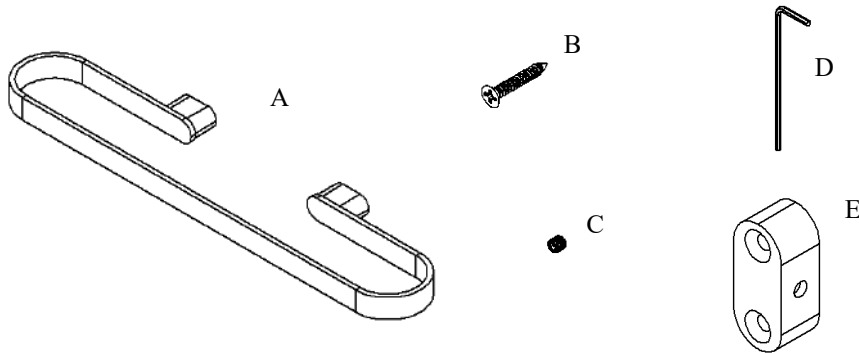

Exhilarating by Design

Volkano Flow 18" Towel Bar

Installation Guide

Code: V4333, V4334, V4335

Parts Included	QTY
A - Towel Bar	1
B - Screw	4
C - Set Screw	2
D - Allen Key	2
E - Bracket	2

Model #	Description	Finish	Weight (lb)	WxHxD (mm)	WxHxD (Inches)	Metal Type
V4333	Flow 18" Towel Bar	Chrome	1.94	457 x 22 x 99	18 x 1 x 4	Brass
V4334	Flow 18" Towel Bar	Brushed Nickel	1.94	457 x 22 x 99	18 x 1 x 4	Brass
V4335	Flow 18" Towel Bar	Matte Black	1.94	457 x 22 x 99	18 x 1 x 4	Brass