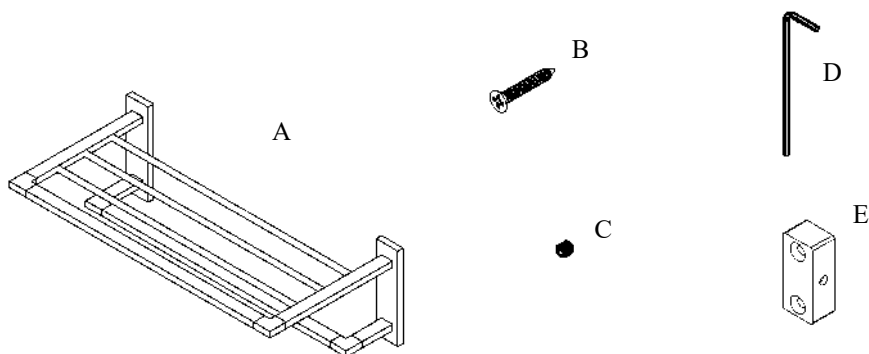

Exhilarating by Design

Volkano Cinder Double Towel Shelf Installation Guide

Code: V3733, V3734, V3735

Parts Included	QTY
A - Double Towel Shelf	1
B - Screw	4
C - Set Screw	2
D - Allen Key	1
E - Bracket	2

Model #	Description	Finish	Weight (lb)	WxHxD (mm)	WxHxD (Inches)	Metal Type
V3733	Cinder Double Towel Shelf	Chrome	4.3	500 x 152 x 235.5	19.5 x 6 x 9	Brass
V3734	Cinder Double Towel Shelf	Brushed Nickel	4.3	500 x 152 x 235.5	19.5 x 6 x 9	Brass
V3735	Cinder Double Towel Shelf	Matte Black	4.3	500 x 152 x 235.5	19.5 x 6 x 9	Brass