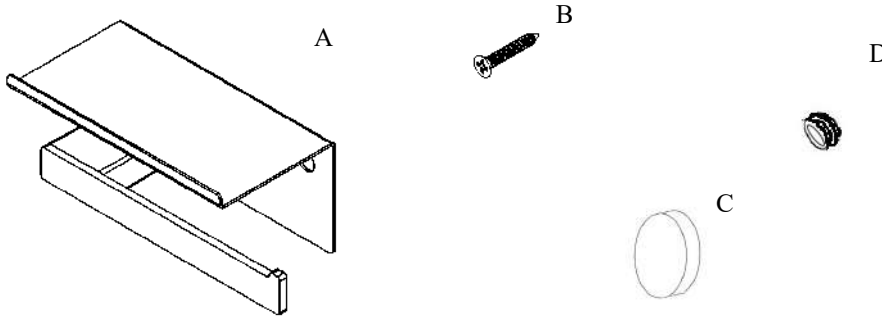

Exhilarating by Design

Volkano Cinder Toilet Paper Holder With Shelf

Installation Guide

Code: V3053, V3054, V3055

Parts Included	QTY
A - Toilet Paper Holder With Shelf	1
B - Screw	2
C - Screw Cap	2
D - Washer	2

Model #	Description	Finish	Weight (lb)	WxHxD (mm)	WxHxD (Inches)	Metal Type
V3053	Cinder Toilet Paper Holder With Shelf	Chrome	1.37	180 x 81 x 87	7 x 3 x 3	Brass
V3054	Cinder Toilet Paper Paper Holder With Shelf	Brushed Nickel	1.37	180 x 81 x 87	7 x 3 x 3	Brass
V3055	Cinder Toilet Paper Holder With Shelf	Matte Black	1.37	180 x 81 x 87	7 x 3 x 3	Brass