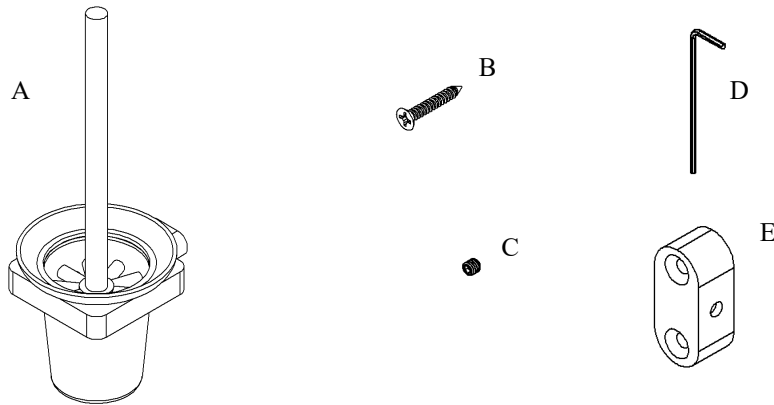

# Volkano Flow Wall-Mounted Toilet Brush

## Installation Guide

Code: V4613, V4614, V4615

Parts Included	QTY
A - Toilet Brush	1
B - Screw	2
C - Set Screw	1
D - Allen Key	1
E - Bracket	1

Model #	Description	Finish	Weight (lb)	WxHxD (mm)	WxHxD (Inches)	Metal Type
V4613	Flow Wall-Mounted Toilet Brush	Chrome	2.3	116 x 320 x 116	4 x 12.5 x 4	Brass
V4614	Flow Wall-Mounted Toilet Brush	Brushed Nickel	2.3	116 x 320 x 116	4 x 12.5 x 4	Brass
V4615	Flow Wall-Mounted Toilet Brush	Matte Black	2.3	116 x 320 x 116	4 x 12.5 x 4	Brass