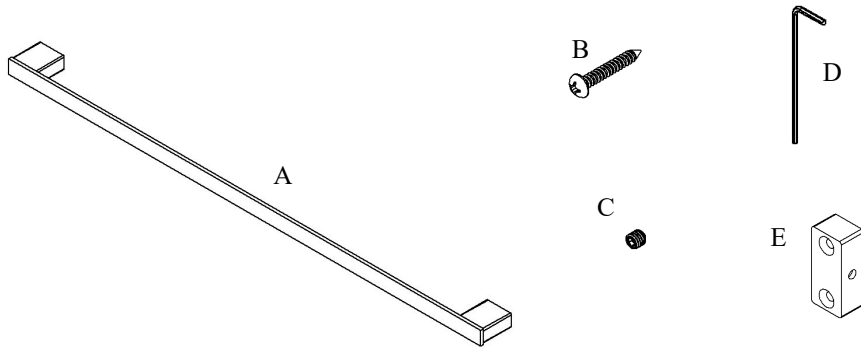

# Volkano Cinder 30" Towel Bar Installation Guide

Code: V3163, V3164, V3165, V3160-BGL, V3160-BGD

Parts Included	QTY
A - Towel Bar	1
B - Screw	4
C - Set Screw	2
D - Allen Key	1
E - Bracket	2

Model #	Description	Finish	Weight (lb)	WxHxD (mm)	WxHxD (Inches)	Metal Type
V3163	Cinder 30" Towel Bar	Chrome	2.5	762 x 22 x 50	30 x 0.75 x 2	Brass
V3164	Cinder 30" Towel Bar	Brushed Nickel	2.5	762 x 22 x 50	30 x 0.75 x 2	Brass
V3165	Cinder 30" Towel Bar	Matte Black	2.5	762 x 22 x 50	30 x 0.75 x 2	Brass
V3160-BGL	Cinder 30" Towel Bar	Brushed Gold Light	2.5	762 x 22 x 50	30 x 0.75 x 2	Brass
V3160-BGD	Cinder 30" Towel Bar	Brushed Gold Dark	2.5	762 x 22 x 50	30 x 0.75 x 2	Brass