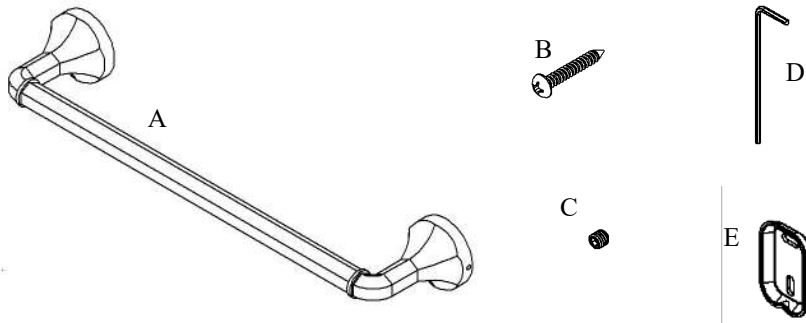

Exhilarating by Design

Volkano Magma 18" Towel Bar Installation Guide

Code: V2133, V2134

Parts Included	QTY
A - Towel Bar	1
B - Screw	4
C - Set Screw	2
D - Allen Key	1
E - Bracket	2

Model #	Description	Finish	Weight (lb)	WxHxD (mm)	WxHxD (Inches)	Metal Type
V2133	Magma 18" Towel Bar	Chrome	2.25	457 x 60 x 60	18 x 2.25 x 2.25	Brass
V2134	Magma 18" Towel Bar	Brushed Nickel	2.25	457 x 60 x 60	18 x 2.25 x 2.25	Brass