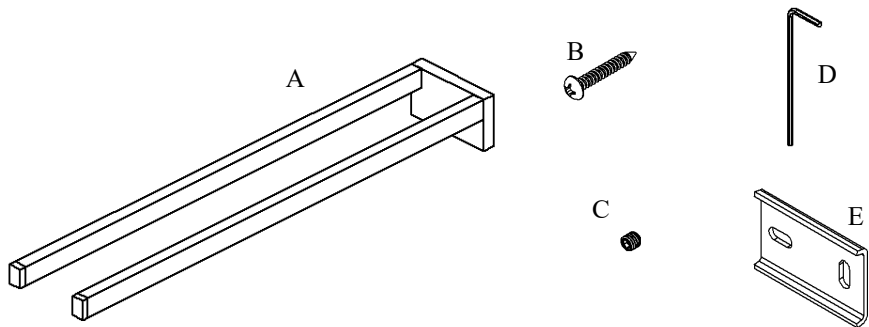

Exhilarating by Design

Volkano Erupt Double Towel Hanger

Installation Guide

Code: V1433, V1434, V1435

Parts Included	QTY
A - Double Towel Hanger	1
B - Screw	2
C - Set Screw	1
D - Allen Key	1
E - Bracket	1

Model #	Description	Finish	Weight (lb)	WxHxD (mm)	WxHxD (Inches)	Metal Type
V1433	Erupt Double Towel Hanger	Chrome	1.3	70 x 40 x 395	2.8 x 1.6 x 15.5	Brass
V1434	Erupt Double Towel Hanger	Brushed Nickel	1.3	70 x 40 x 395	2.8 x 1.6 x 15.5	Brass
V1435	Erupt Double Towel Hanger	Matte Black	1.3	70 x 40 x 395	2.8 x 1.6 x 15.5	Brass